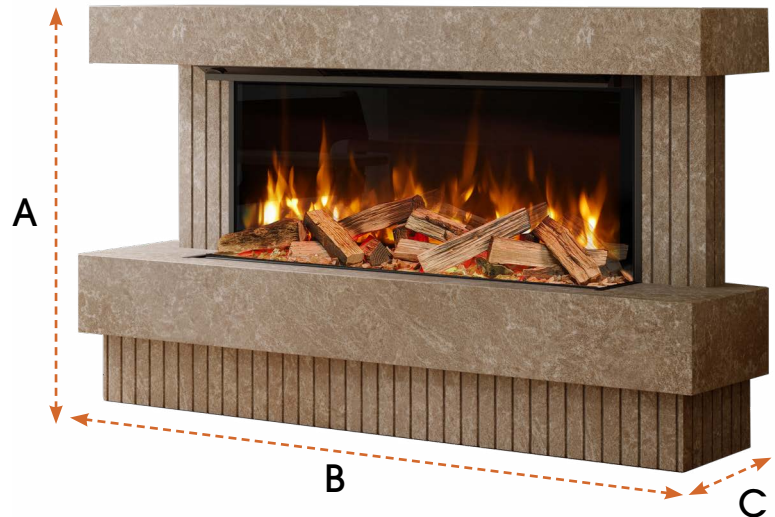

## MARBLE OPTIONS |

Mocha Imperial (#14)

Latte Imperial (#15)

| DIMENSIONS |        |
|------------|--------|
| HEIGHT (A) | 860mm  |
| WIDTH (B)  | 1505mm |
| DEPTH (C)  | 315mm  |

Heritage Real Wood Logs