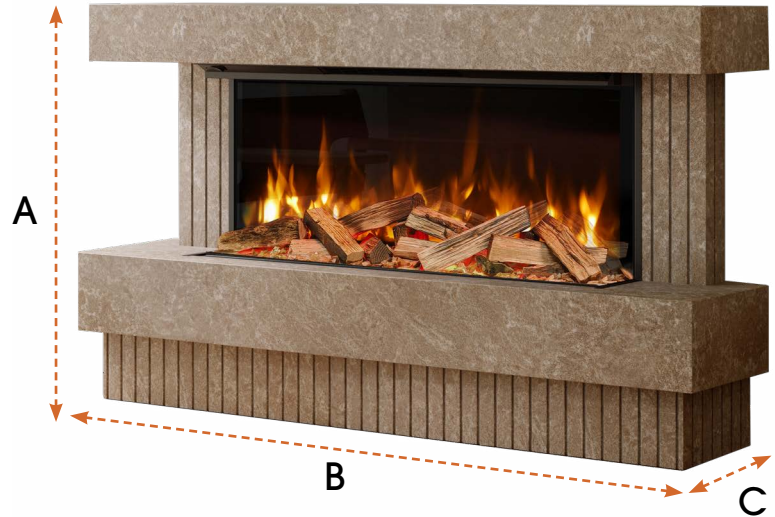

## MARBLE OPTIONS |

Mocha Imperial (#14)

Latte Imperial (#15)

| DIMENSIONS |        |
|------------|--------|
| HEIGHT (A) | 860mm  |
| WIDTH (B)  | 1355mm |
| DEPTH (C)  | 315mm  |

Heritage Real Wood Logs

Control Options