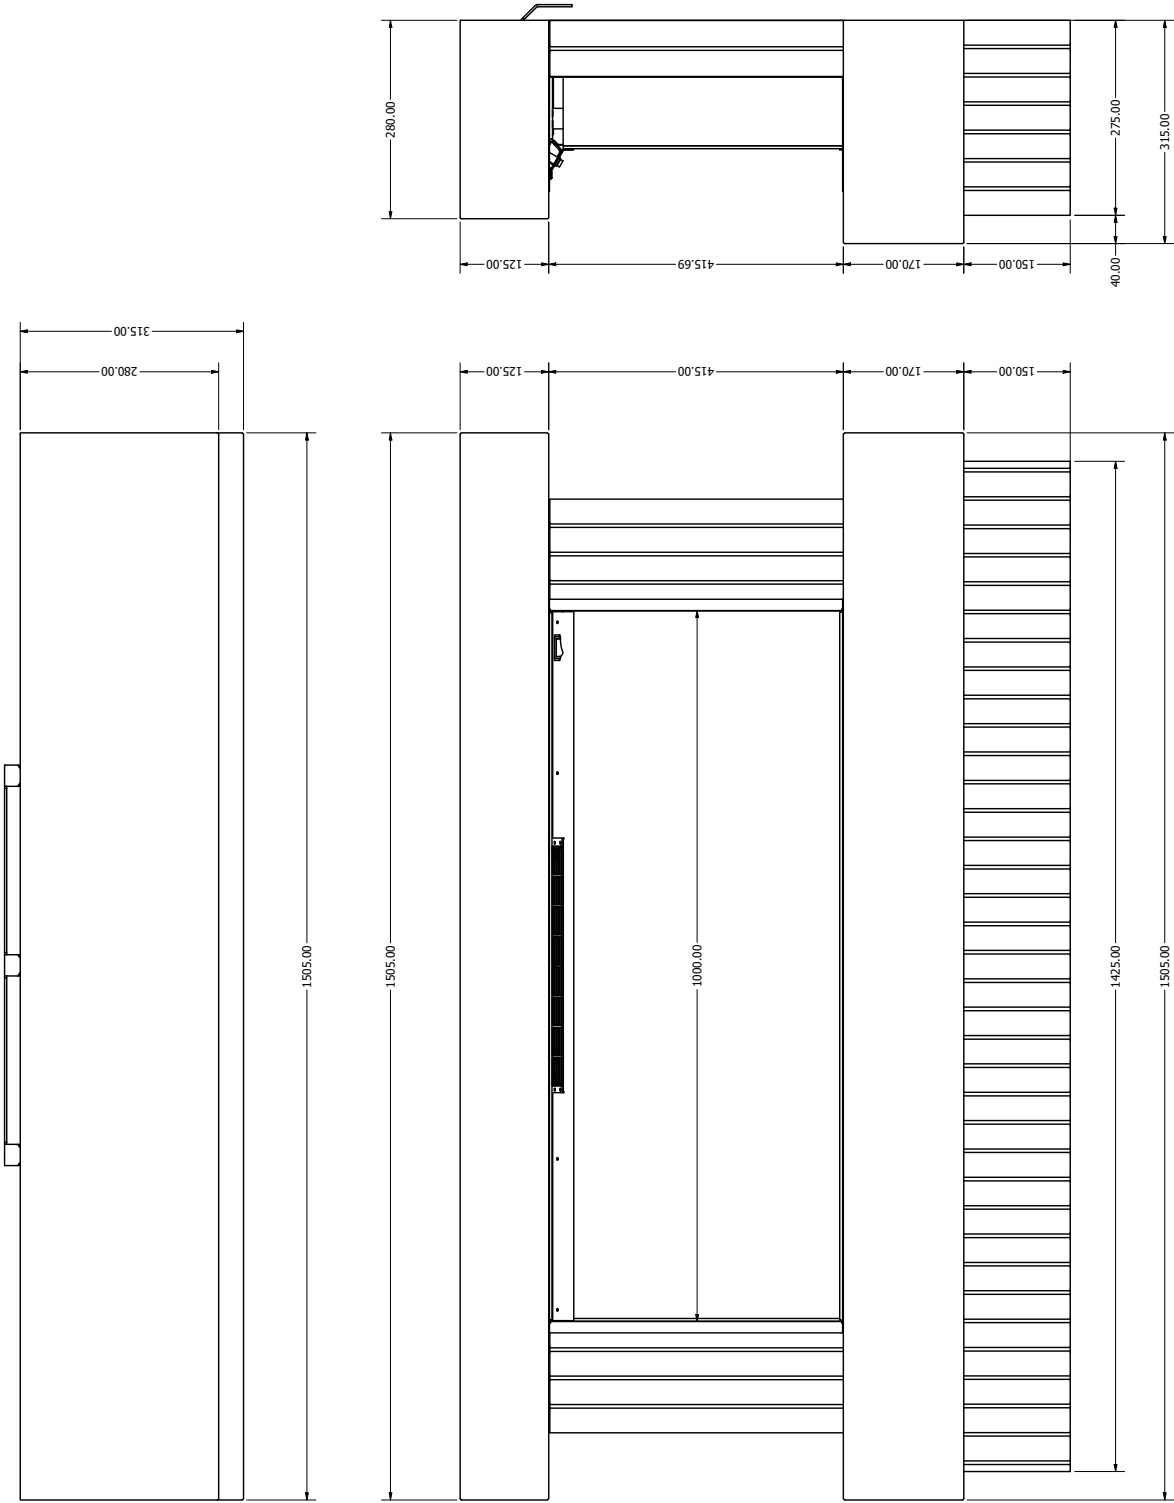

PRODUCT DATA SHEET
STOWFORD 1500