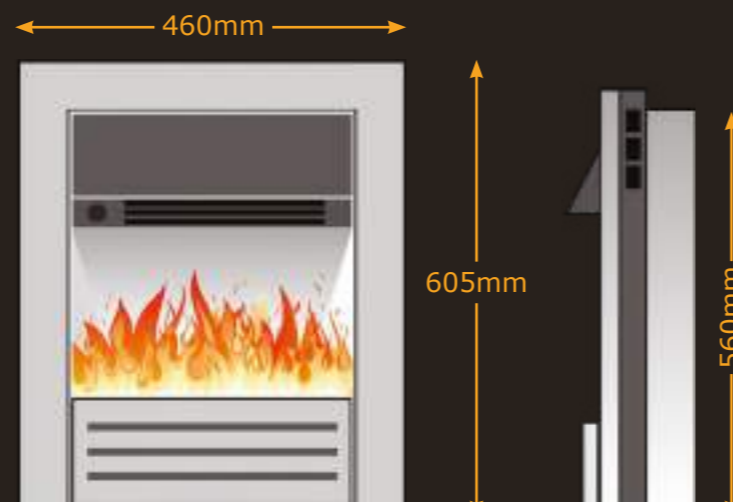

Belmont

Model	Overall Width	Inset Width	Overall Height	Inset Height	Overall Depth	Inset Depth	Frame Depth
FD - Full Depth C1	460mm	382mm	605mm	550mm	355mm	300mm	55mm
SL - Slimline C2	460mm	382mm	605mm	550mm	255mm	200mm	55mm
SS - Superslim C3	460mm	382mm	605mm	550mm	205mm	150mm	55mm
Belmont	515mm	400mm	620mm	560mm	145mm	75mm	70mm

SL75 Spacer Kit

Our 75mm spacer frame can be easily fitted to the rear of all FD, SL and SS inset models, and will reduce the required depth of the inset by 75mm.

Abberley & Stanford

Belmont