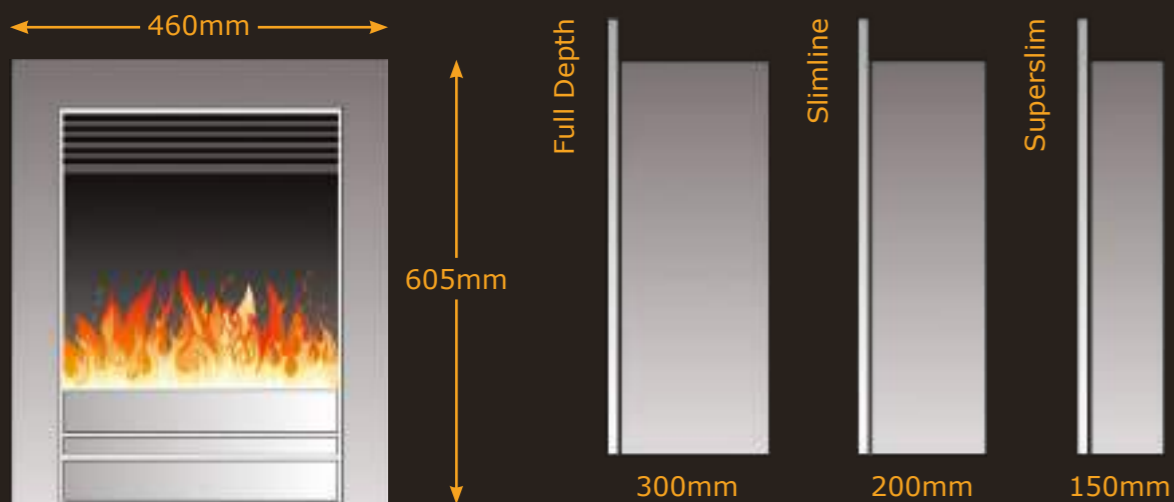

Insets / Specification

Abberley & Stanford