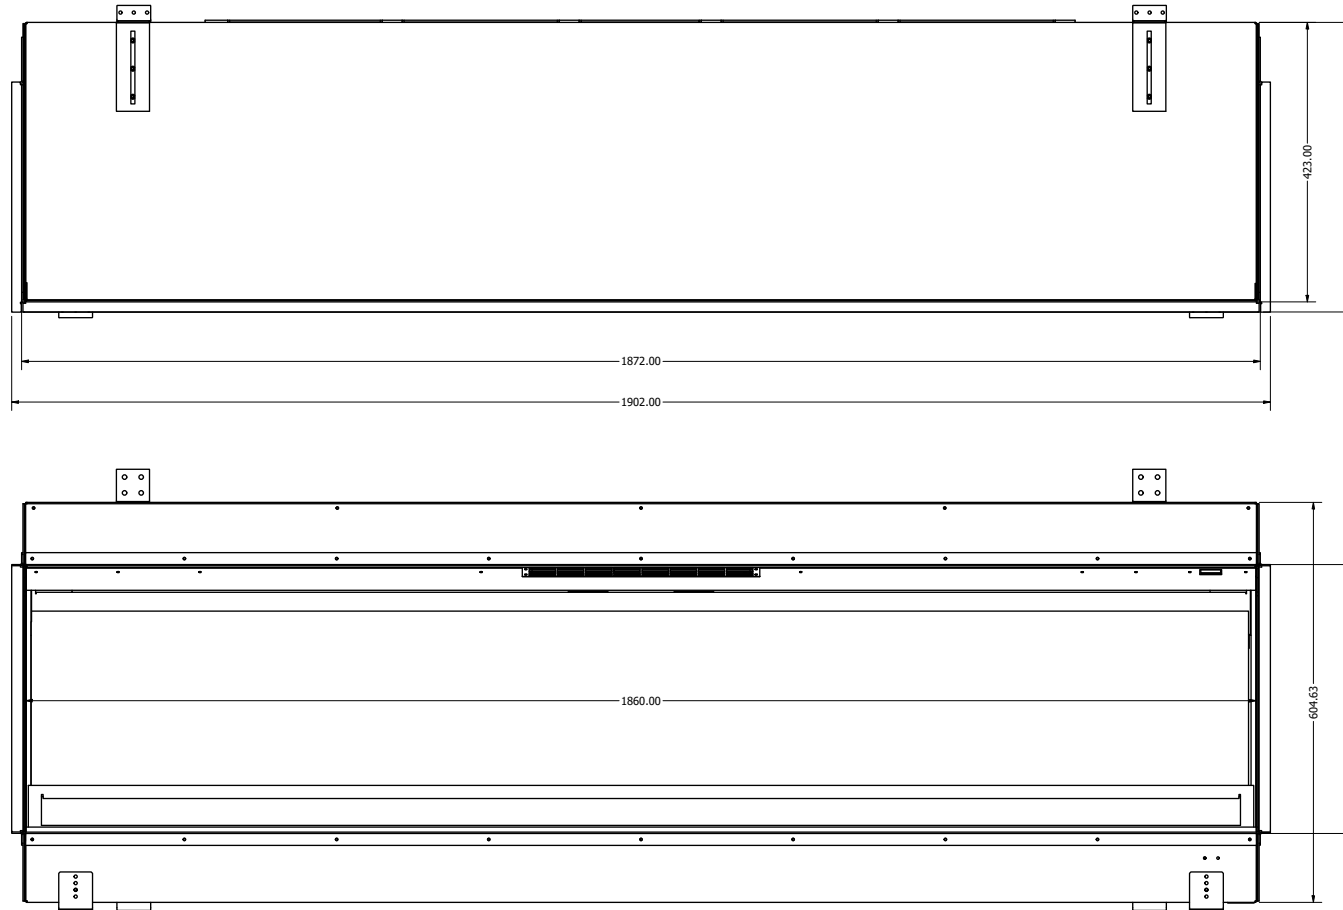

GENESIS

— Specification Booklet —

evonicfires

Genesis Built-in Specification Booklet - Issue 1

GENESIS 1860

evonicfires

GENESIS 1500

evonicfires

GENESIS 1250

evonicfires

SPEC TABLE

MODEL	HEIGHT	WIDTH	DEPTH	OPENING HEIGHT	OPENING WIDTH	OPENING DEPTH
GENESIS 1250	556mm	1287mm	437mm	357mm	1251mm	323mm
GENESIS 1500	605mm	1544mm	438mm	406mm	1502mm	345mm
GENESIS 1860	605mm	1902mm	438mm	406mm	1860mm	345mm