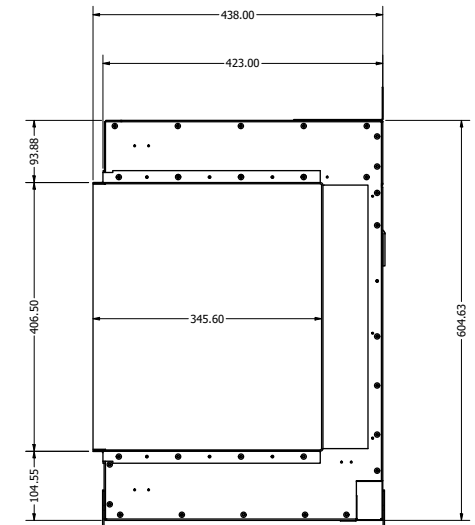

GENESIS 1860

evonicfires