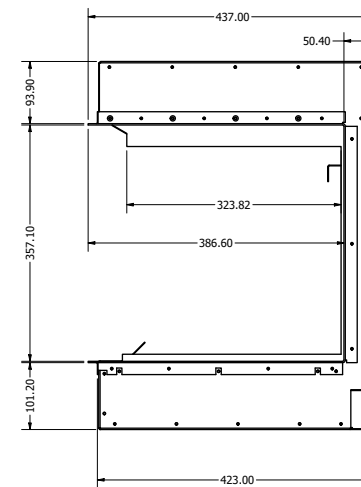

GENESIS 1250

evonicfires

SPEC TABLE

MODEL	HEIGHT	WIDTH	DEPTH	OPENING HEIGHT	OPENING WIDTH	OPENING DEPTH
GENESIS 1250	556mm	1287mm	437mm	357mm	1251mm	323mm
GENESIS 1500	605mm	1544mm	438mm	406mm	1502mm	345mm
GENESIS 1860	605mm	1902mm	438mm	406mm	1860mm	345mm