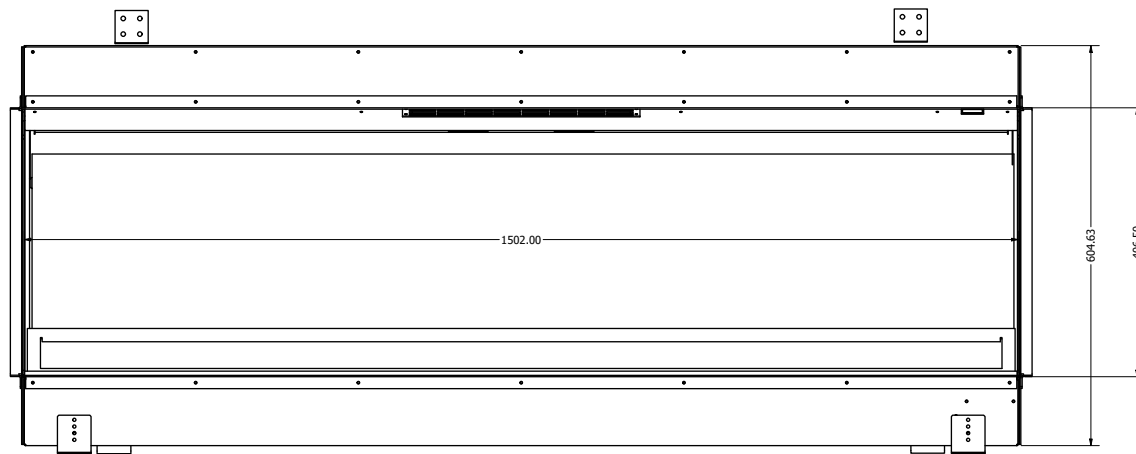

GENESIS

— Specification Booklet —

evonicfires

Genesis Built-in Specification Booklet - Issue 1

GENESIS 1860

evonicfires

GENESIS 1500

evonicfires

GENESIS 1250

evonicfires

SPEC TABLE

MODEL	HEIGHT	WIDTH	DEPTH	OPENING HEIGHT	OPENING WIDTH	OPENING DEPTH
GENESIS 1250	556mm	1287mm	437mm	357mm	1251mm	323mm
GENESIS 1500	605mm	1544mm	438mm	406mm	1502mm	345mm
GENESIS 1860	605mm	1902mm	438mm	406mm	1860mm	345mm