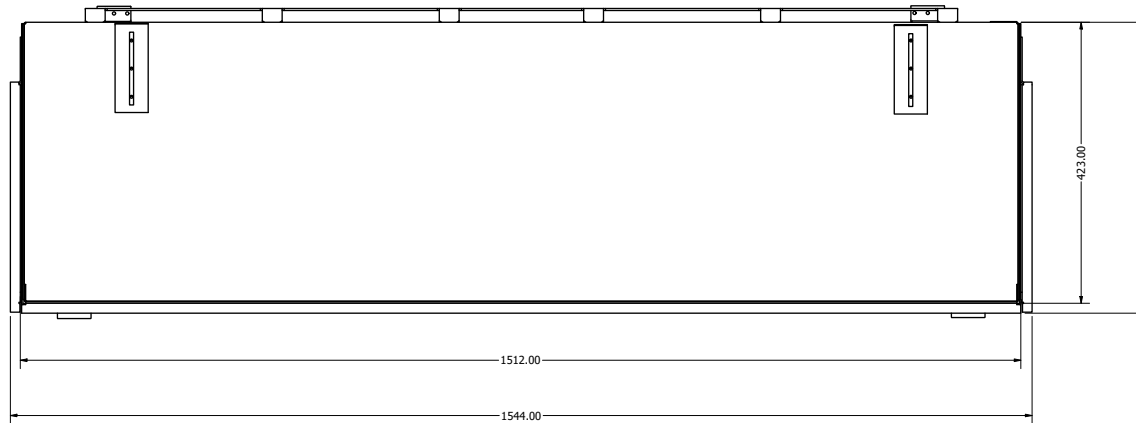

GENESIS

— Specification Booklet —

evonicfires

Genesis Built-in Specification Booklet - Issue 1

GENESIS 1860

evonicfires

GENESIS 1500

evonicfires

GENESIS 1250

evonicfires

SPEC TABLE

MODEL	HEIGHT	WIDTH	DEPTH	OPENING HEIGHT	OPENING WIDTH	OPENING DEPTH
GENESIS 1250	556mm	1287mm	437mm	357mm	1251mm	323mm
GENESIS 1500	605mm	1544mm	438mm	406mm	1502mm	345mm
GENESIS 1860	605mm	1902mm	438mm	406mm	1860mm	345mm