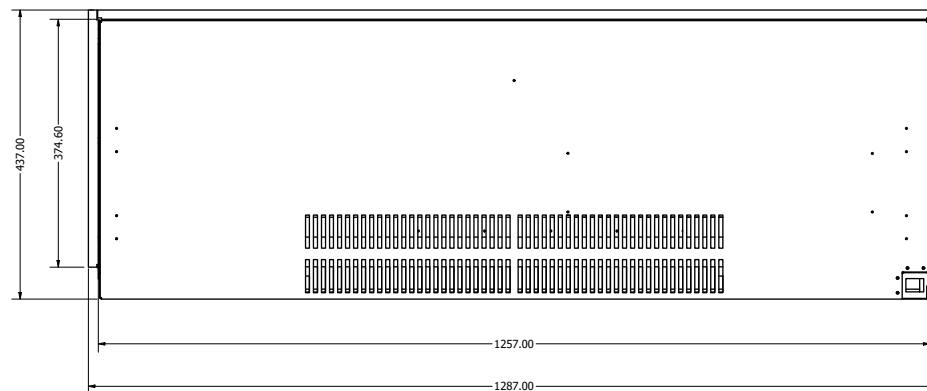

GENESIS 1250

evonicfires

SPEC TABLE

MODEL	HEIGHT	WIDTH	DEPTH	OPENING HEIGHT	OPENING WIDTH	OPENING DEPTH
GENESIS 1250	556mm	1287mm	437mm	357mm	1251mm	323mm
GENESIS 1500	605mm	1544mm	438mm	406mm	1502mm	345mm
GENESIS 1860	605mm	1902mm	438mm	406mm	1860mm	345mm