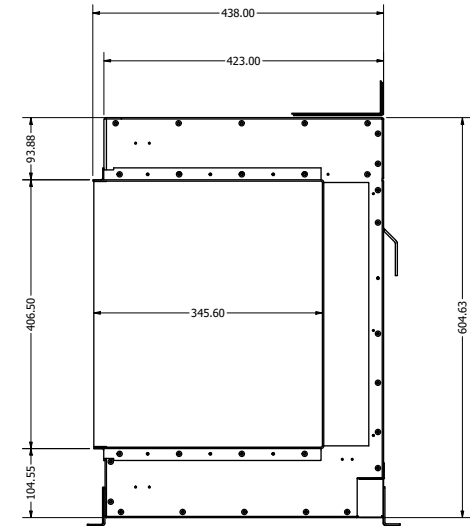

GENESIS 1250

evonicfires

SPEC TABLE

MODEL	HEIGHT	WIDTH	DEPTH	OPENING HEIGHT	OPENING WIDTH	OPENING DEPTH
GENESIS 1250	556mm	1287mm	437mm	357mm	1251mm	323mm
GENESIS 1500	605mm	1544mm	438mm	406mm	1502mm	345mm
GENESIS 1860	605mm	1902mm	438mm	406mm	1860mm	345mm