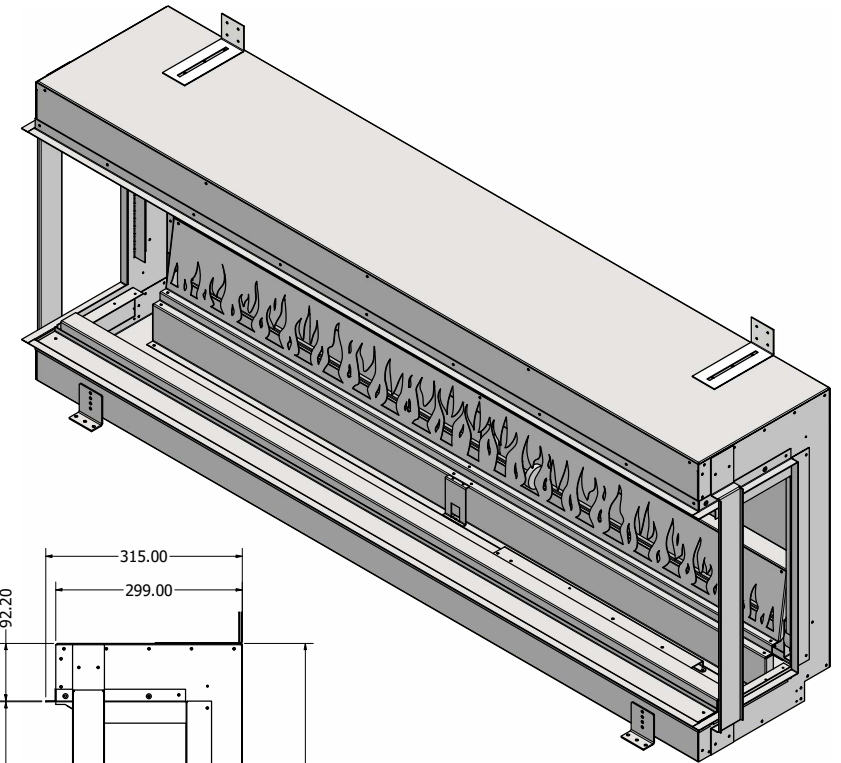

Built-in models

Specification Booklet

Built-in Specification Booklet - Issue 2

evonicfires
quality electric fires built in britain

Halo 2400

1800 XT

1500 XT

1250 XT

1800mm models

1500mm models

1250mm models

1000mm models

800mm models

Halo 750

Halo 650

Halo 500

Halo 1500 SL

Halo 1250 SL

Halo 1000 SL

Halo 700 SL

Halo 600 SL

Halo 1030 DS

Halo 810 DS