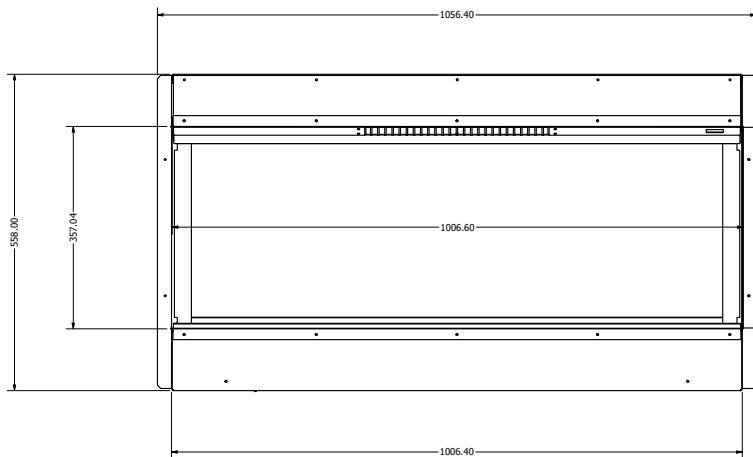

Halo 1030 DS