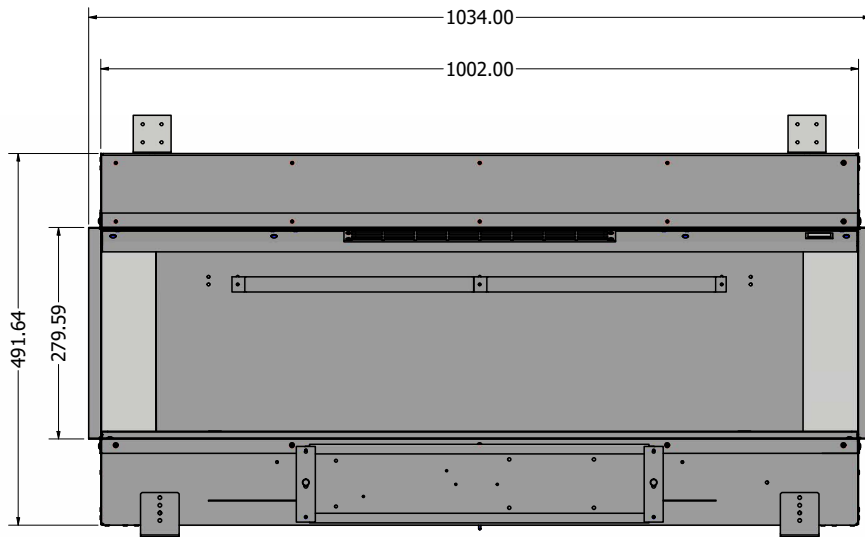

Halo 1000 SL