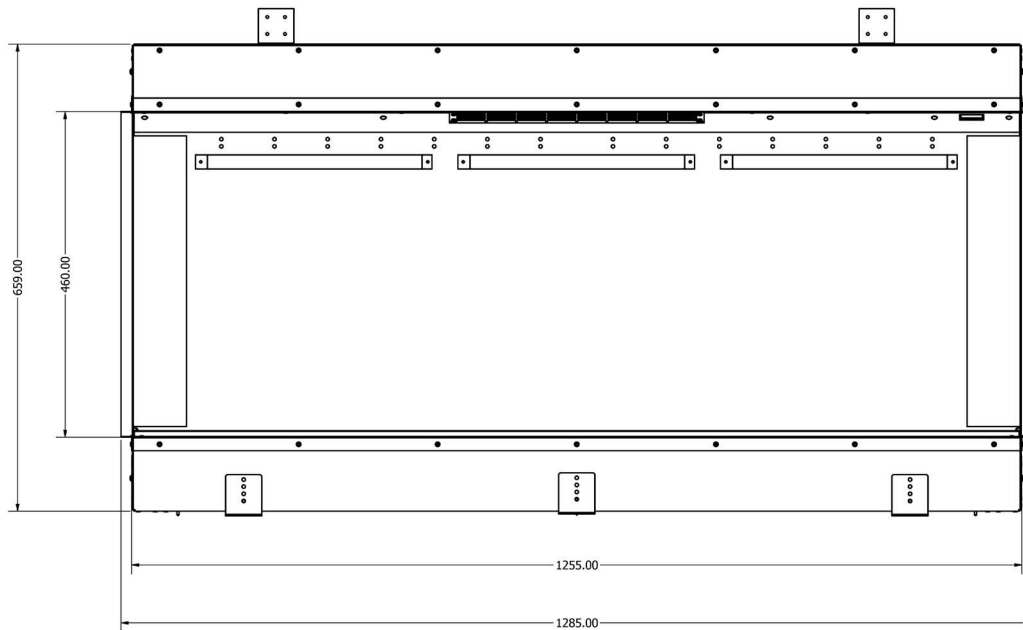

1800mm models

1500mm models

1250mm models

1000mm models

800mm models

Halo 750

Halo 650

Halo 500