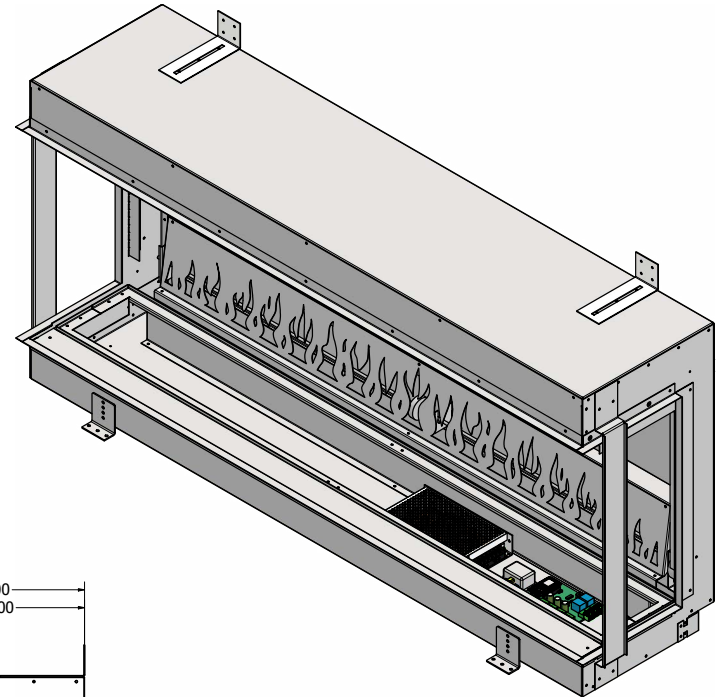

Built-in models

Specification Booklet

Built-in Specification Booklet - Issue 2

evonicfires
quality electric fires built in britain

Halo 2400

1800 XT

1500 XT

1250 XT

1800mm models

1500mm models

1250mm models

1000mm models

800mm models

Halo 750

Halo 650

Halo 500

Halo 1500 SL

Halo 1250 SL

Halo 1000 SL

Halo 700 SL

Halo 600 SL

Halo 1030 DS

Halo 810 DS