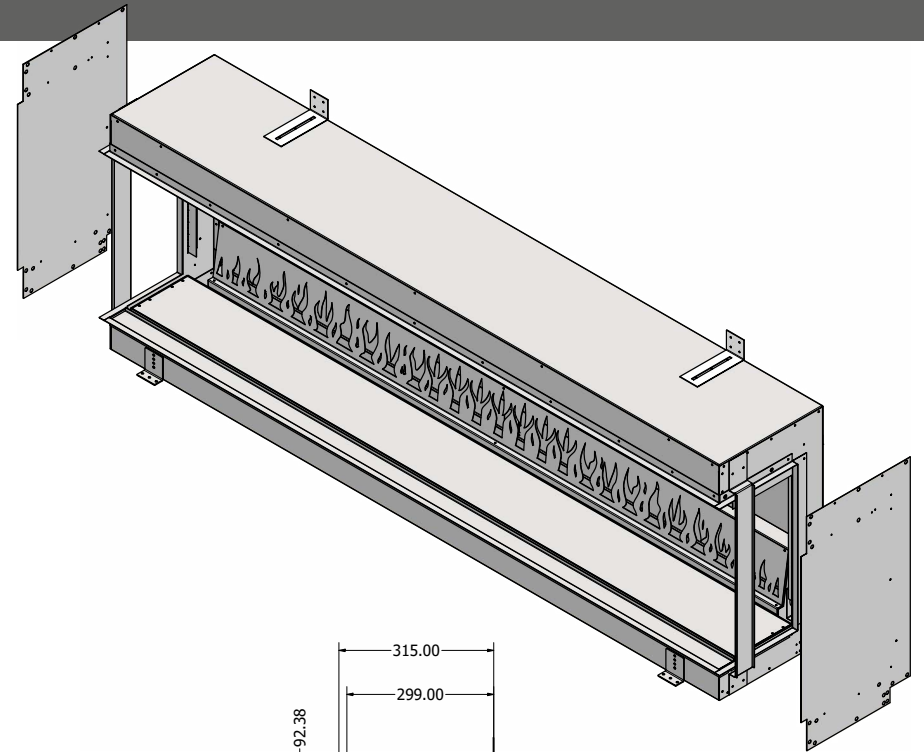

Built-in models

Specification Booklet

Built-in Specification Booklet - Issue 2

evonicfires
quality electric fires built in britain

Halo 2400

1800 XT

1500 XT

1250 XT

1800mm models

1500mm models

1250mm models

1000mm models

800mm models

Halo 750

Halo 650

Halo 500