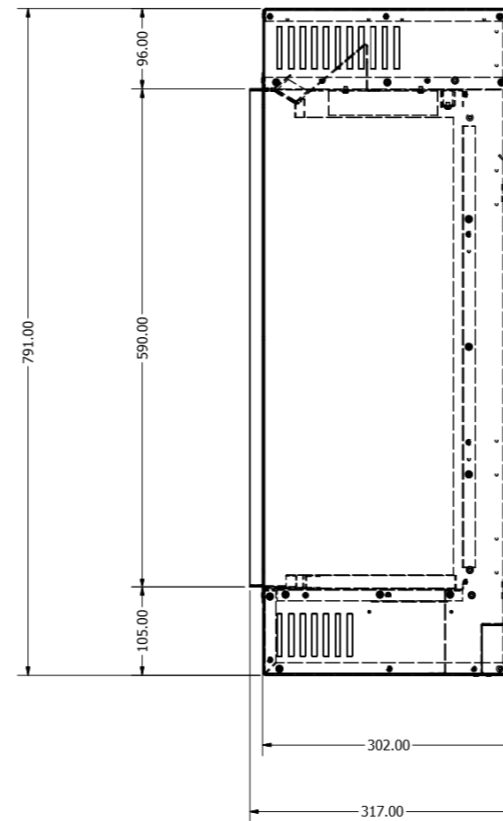

WIDTH - 1914mm

Halo 1030/E1030

KIRUNA WITH TILE WING

WIDTH - 1418mm
HEIGHT - 570mm

Halo 1030 DS

Halo 800/E800T

TYRELL WITH TILE WING

WIDTH - 1188mm

Halo 1250/E1250

MOTALA WITH TILE WING

WIDTH - 1668mm

Halo 650

Halo 750

Halo 1500 SL

Halo 1250 SL

Halo 1000 SL