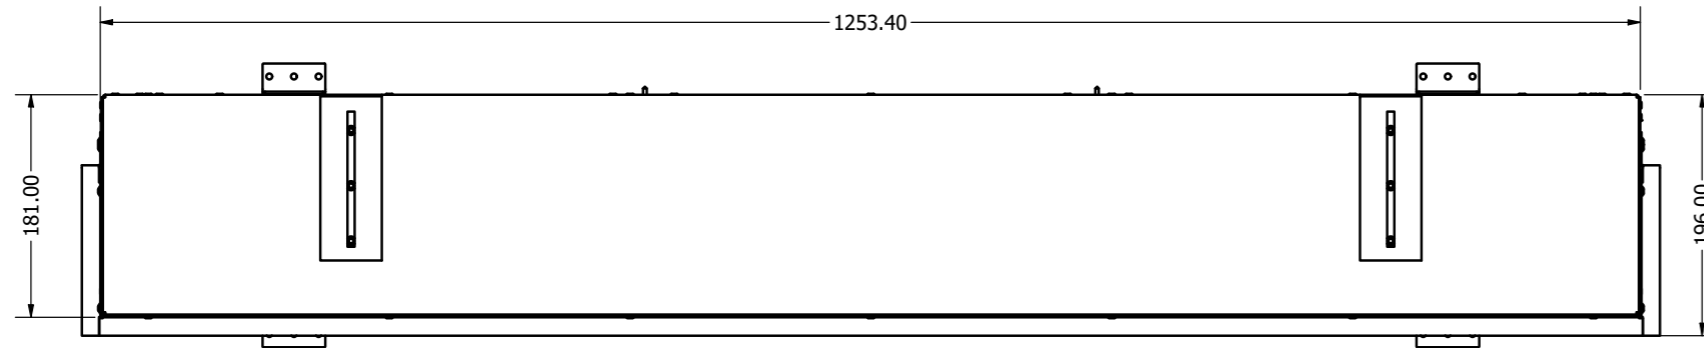

Halo 1250 SL