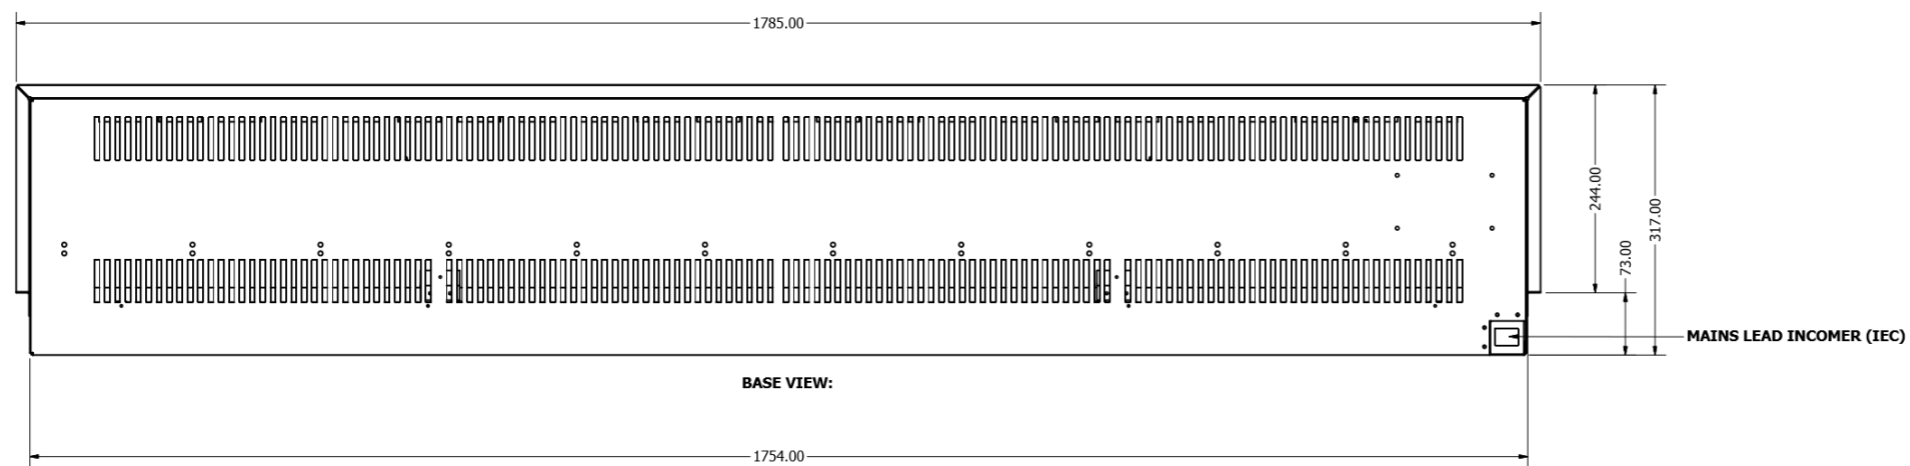

Halo 1800 XT

Halo 1500 XT

Halo 1250 XT

Halo 2400

Halo 1800/E1800

MAINS LEAD INCOMER (IEC)

Halo 1500/E1500

LINNEA WITH TILE WING

WIDTH - 1914mm

Halo 1030/E1030

KIRUNA WITH TILE WING

WIDTH - 1418mm
HEIGHT - 570mm

Halo 1030 DS

Halo 800/E800T

TYRELL WITH TILE WING

WIDTH - 1188mm