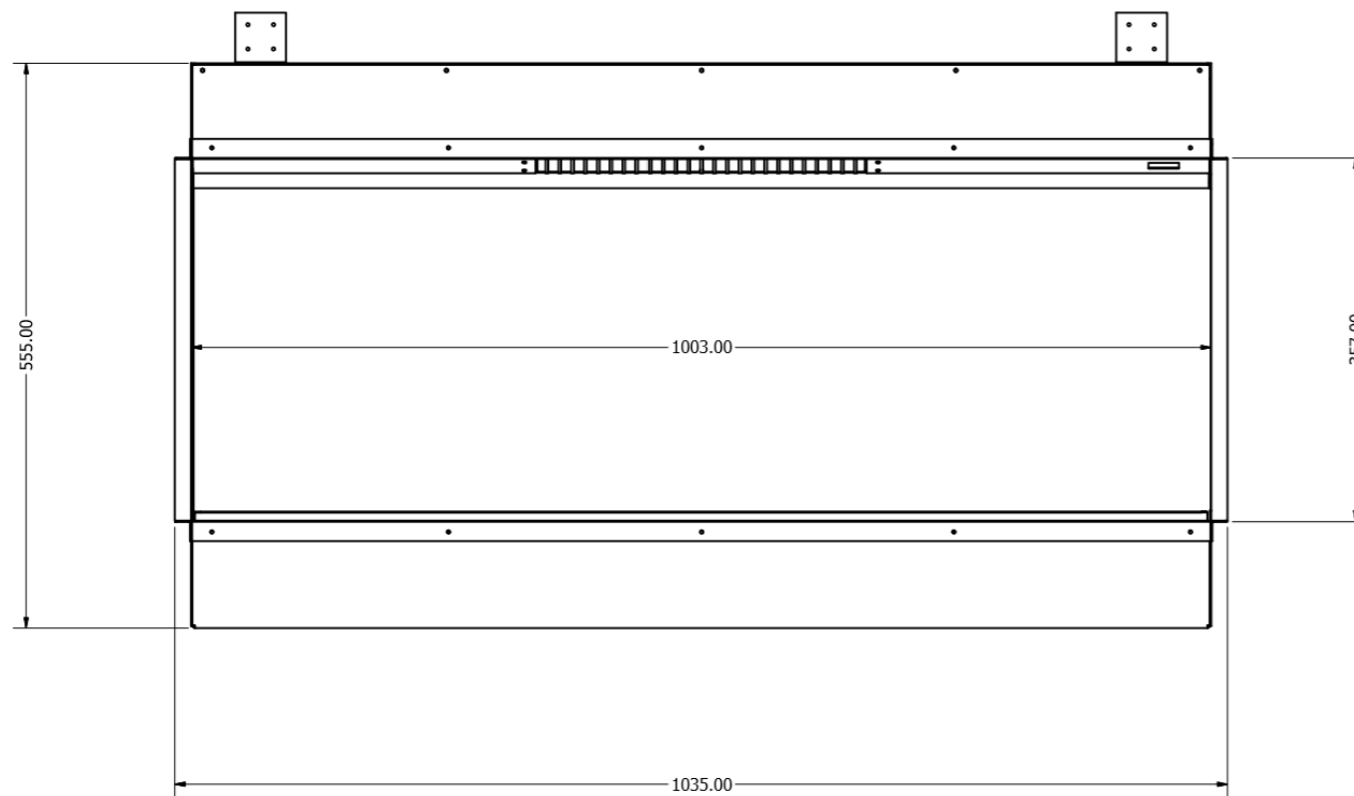

Halo 1800 XT

Halo 1500 XT

Halo 1250 XT

Halo 2400

Halo 1800/E1800

MAINS LEAD INCOMER (IEC)

Halo 1500/E1500

LINNEA WITH TILE WING

WIDTH - 1914mm

Halo 1030/E1030

KIRUNA WITH TILE WING

WIDTH - 1418mm
HEIGHT - 570mm

Halo 1030 DS

Halo 800/E800T

TYRELL WITH TILE WING

WIDTH - 1188mm

Halo 1250/E1250

MOTALA WITH TILE WING

WIDTH - 1668mm

Halo 650

Halo 750

Halo 1500 SL

Halo 1250 SL

Halo 1000 SL