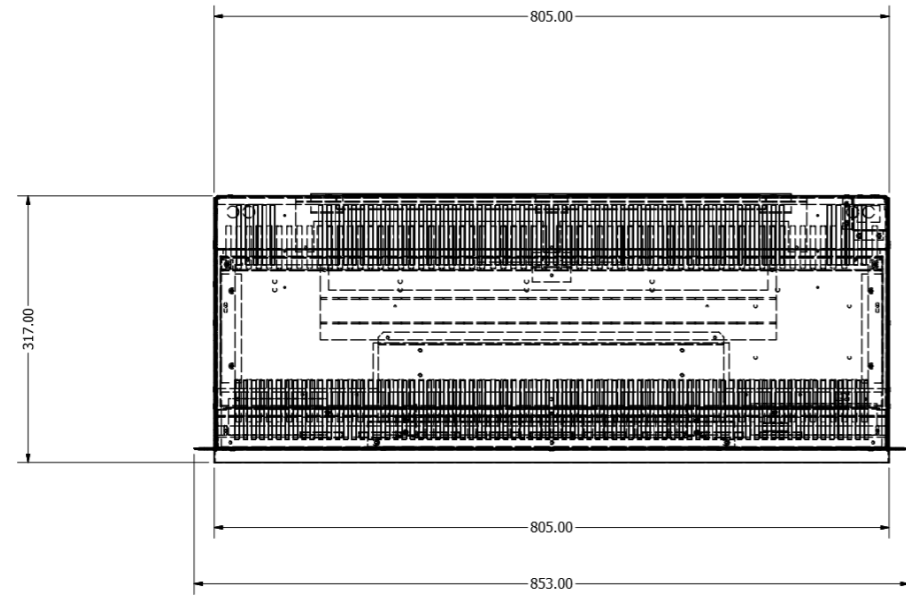

WIDTH - 1914mm

Halo 1030/E1030

KIRUNA WITH TILE WING

WIDTH - 1418mm
HEIGHT - 570mm

Halo 1030 DS

Halo 800/E800T

TYRELL WITH TILE WING

WIDTH - 1188mm