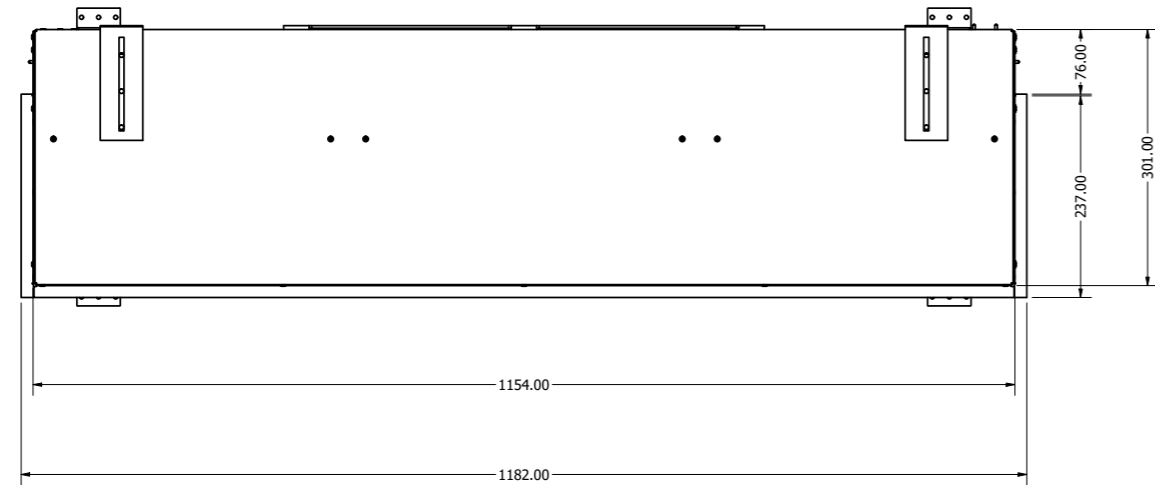

Alisio 1150