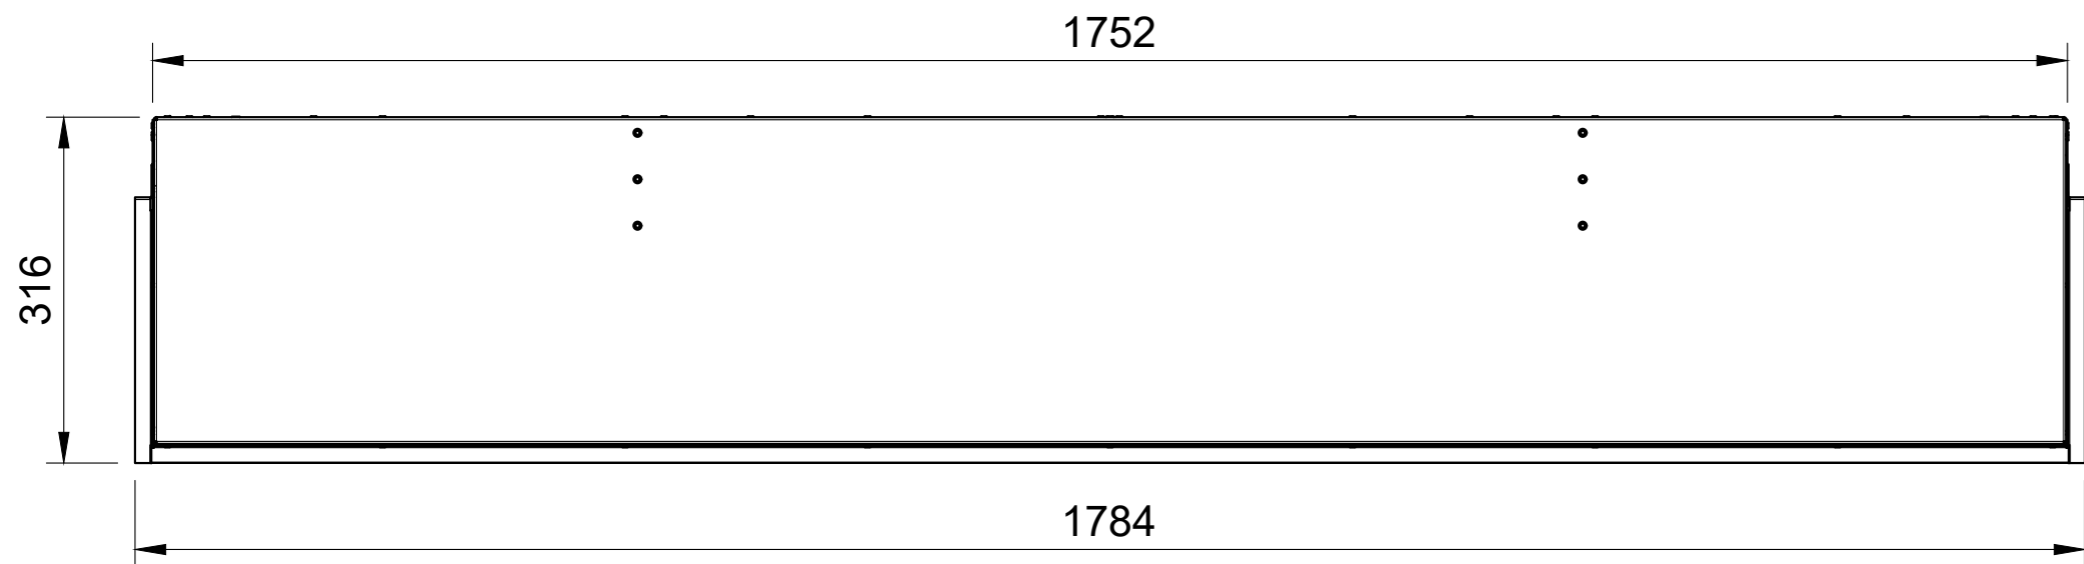

Halo 1800 XT