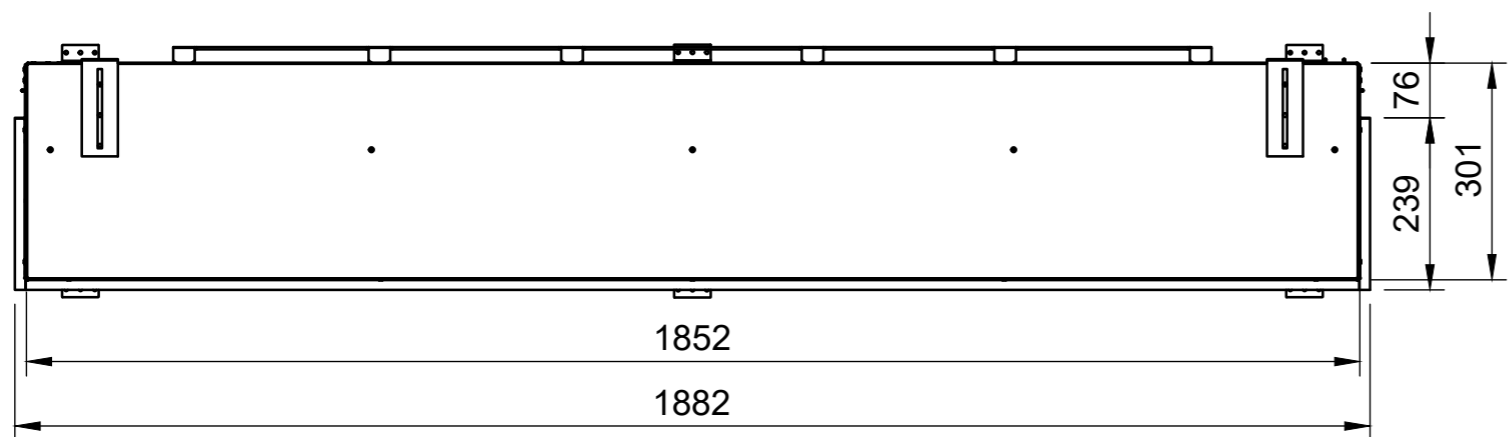

Alisio 1850