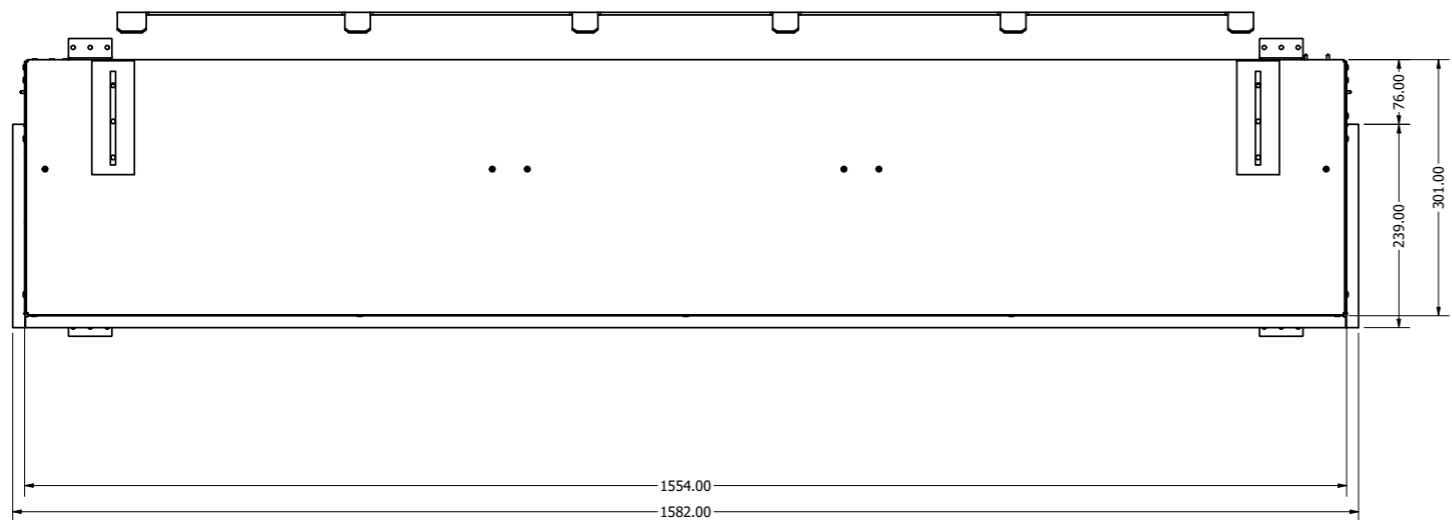

Alisio 1550