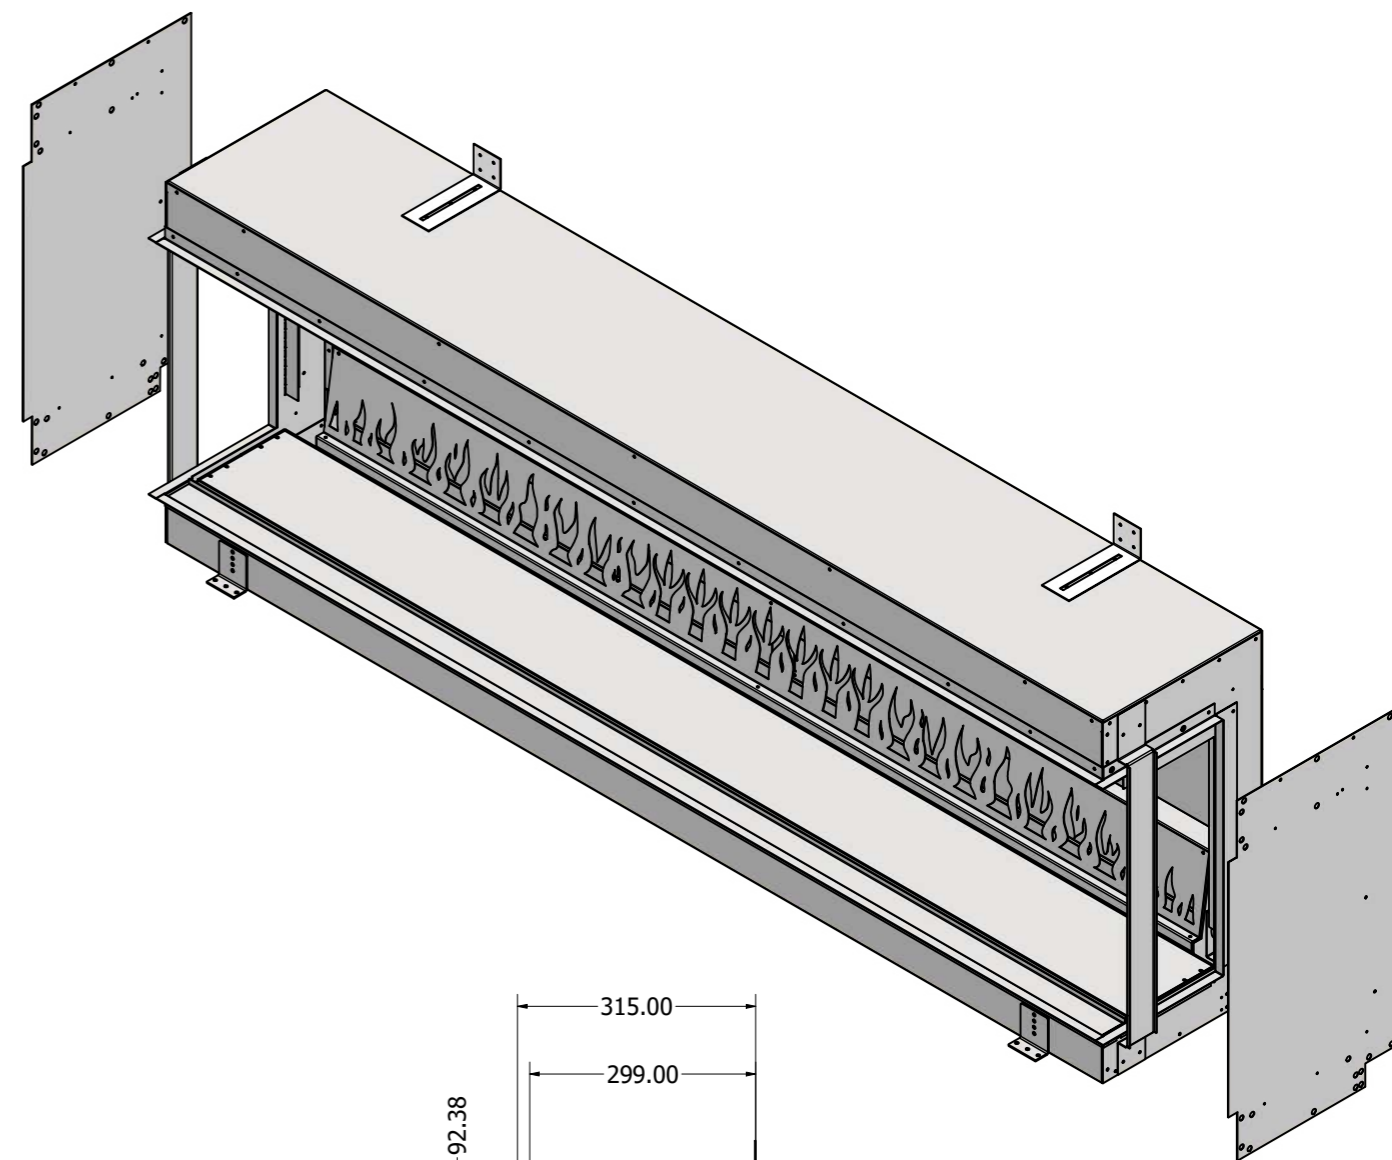

e-lectra 1800/Volante 1800