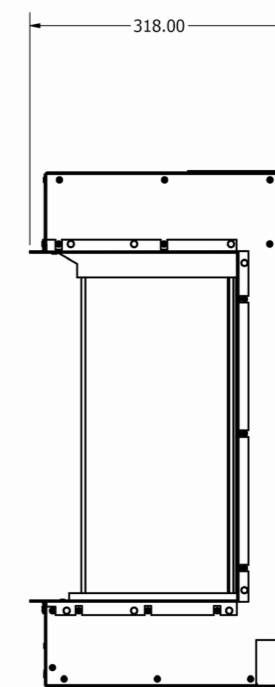

Halo 1800 XT

Halo 1500 XT

Halo 1250 XT

Halo 2400

Halo 1800/E1800

MAINS LEAD INCOMER (IEC)

Halo 1500/E1500

LINNEA WITH TILE WING

WIDTH - 1914mm

Halo 1030/E1030

KIRUNA WITH TILE WING

WIDTH - 1418mm
HEIGHT - 570mm

Halo 1030 DS

Halo 800/E800T

TYRELL WITH TILE WING

WIDTH - 1188mm

Halo 1250/E1250

MOTALA WITH TILE WING

WIDTH - 1668mm

Halo 650

Halo 750

Halo 1500 SL

Halo 1250 SL

Halo 1000 SL