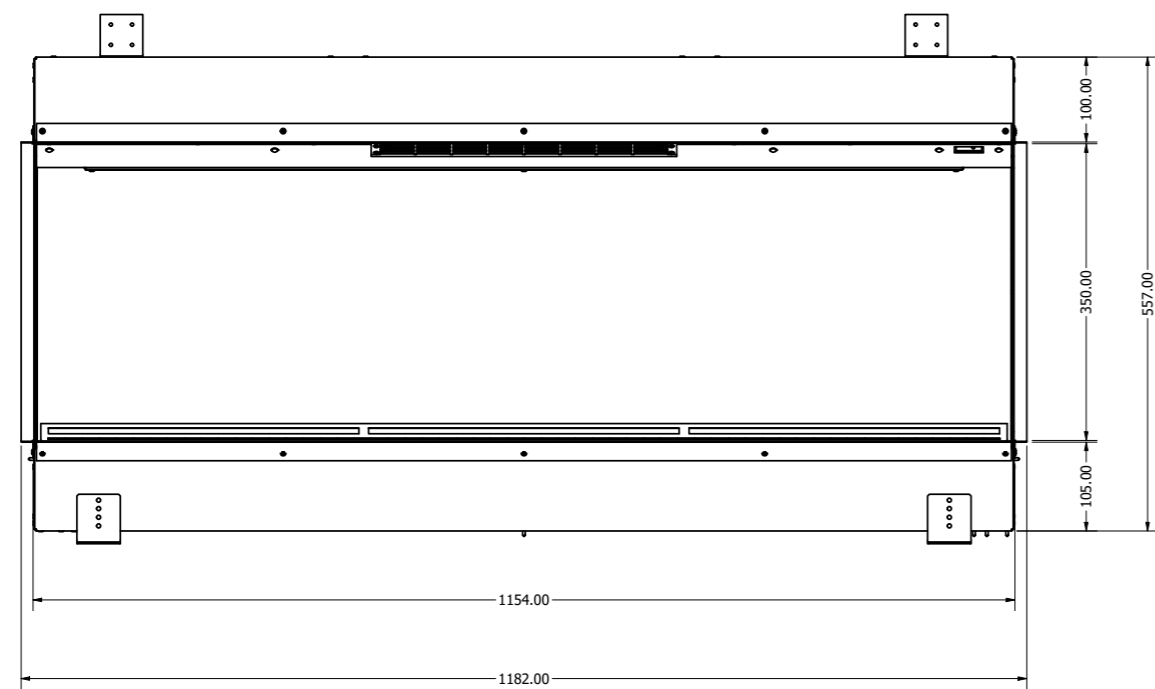

Alisio 1150