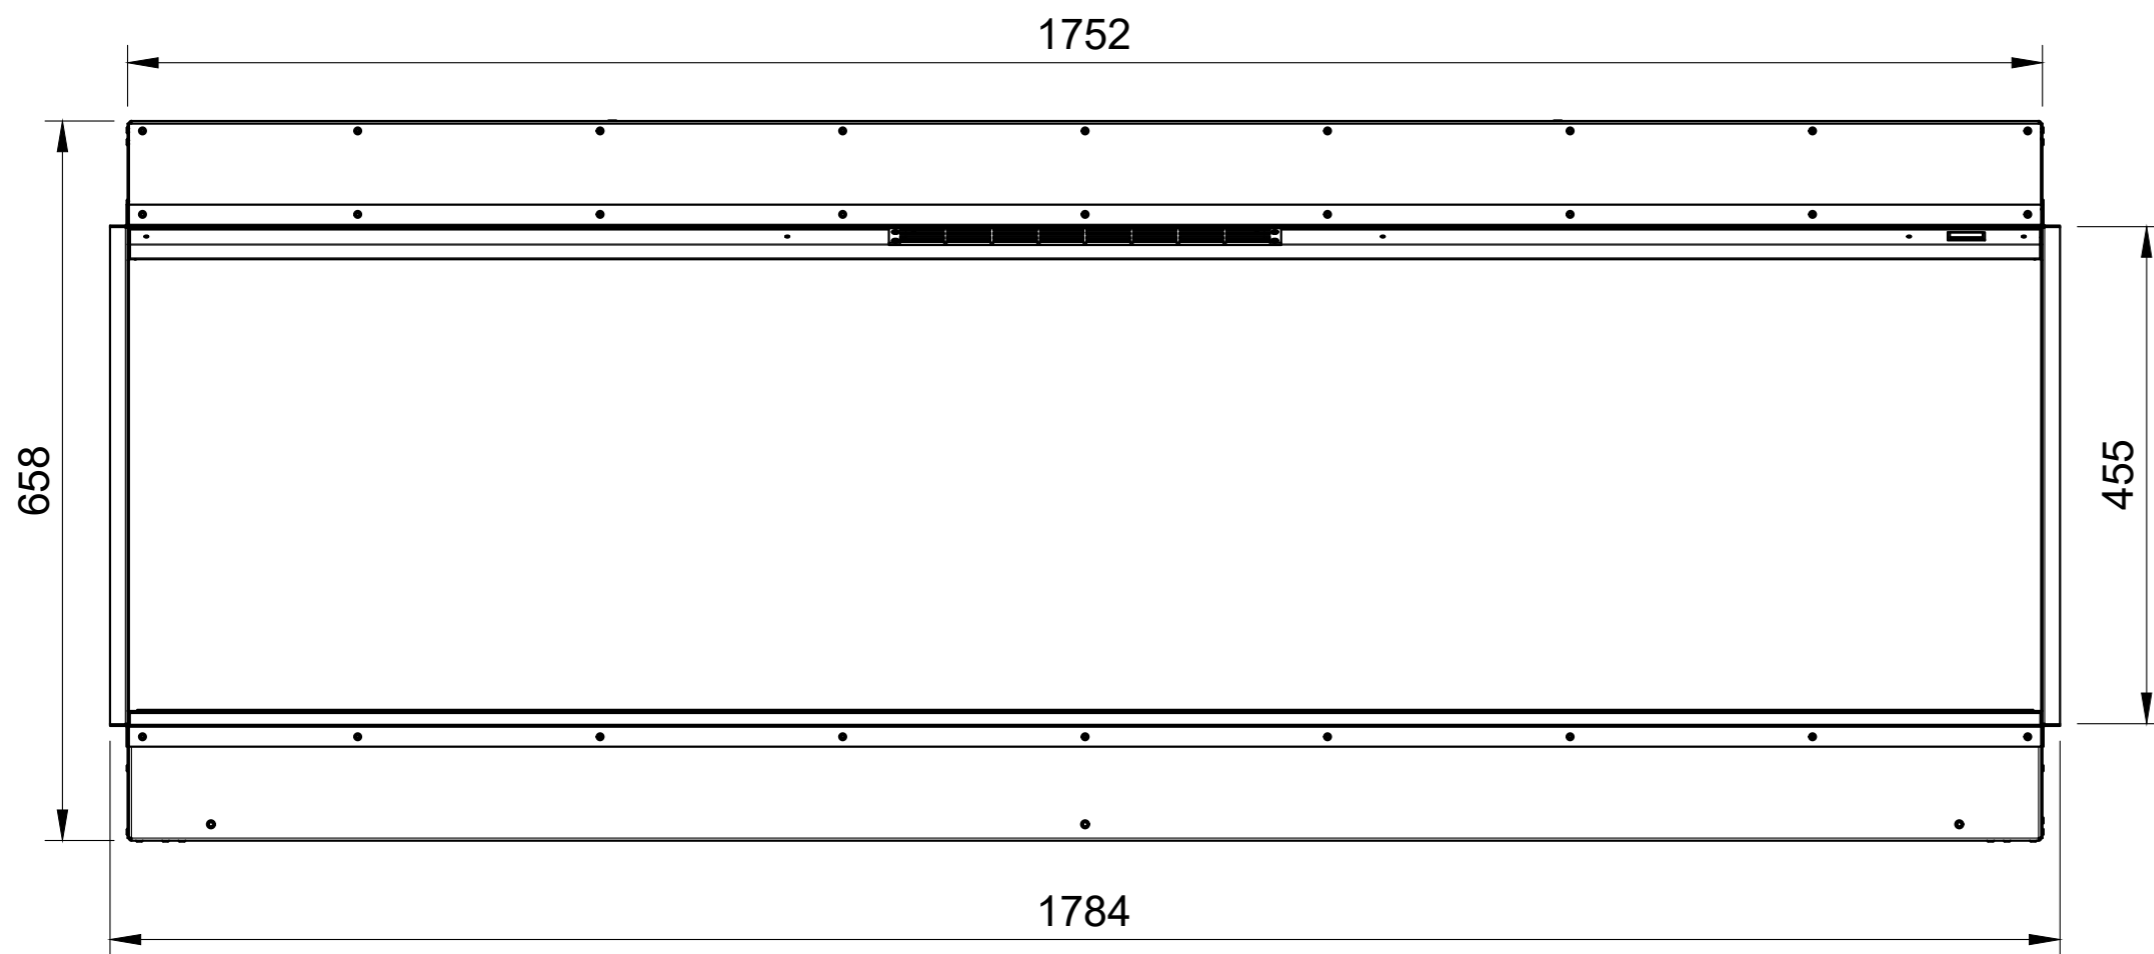

Halo 1800 XT

Halo 1500 XT

Halo 1250 XT

Halo 2400

Halo 1800/E1800

MAINS LEAD INCOMER (IEC)

Halo 1500/E1500

LINNEA WITH TILE WING

WIDTH - 1914mm

Halo 1030/E1030

KIRUNA WITH TILE WING

WIDTH - 1418mm
HEIGHT - 570mm

Halo 1030 DS

Halo 800/E800T

TYRELL WITH TILE WING

WIDTH - 1188mm

Halo 1250/E1250

MOTALA WITH TILE WING

WIDTH - 1668mm

Halo 650

Halo 750

Halo 1500 SL

Halo 1250 SL

Halo 1000 SL