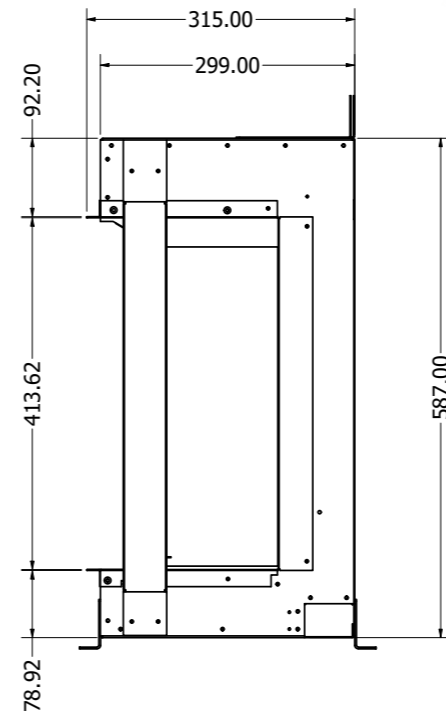

e-lectra 1500/Volante 1500