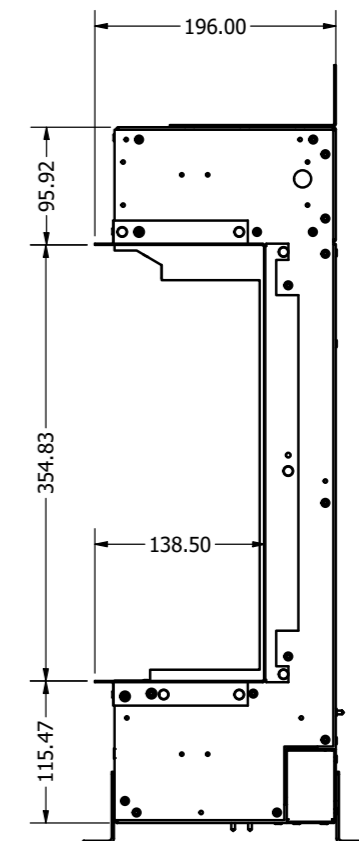

WIDTH - 1914mm

Halo 1030/E1030

KIRUNA WITH TILE WING

WIDTH - 1418mm
HEIGHT - 570mm

Halo 1030 DS

Halo 800/E800T

TYRELL WITH TILE WING

WIDTH - 1188mm

Halo 1250/E1250

MOTALA WITH TILE WING

WIDTH - 1668mm

Halo 650

Halo 750

Halo 1500 SL

Halo 1250 SL

Halo 1000 SL