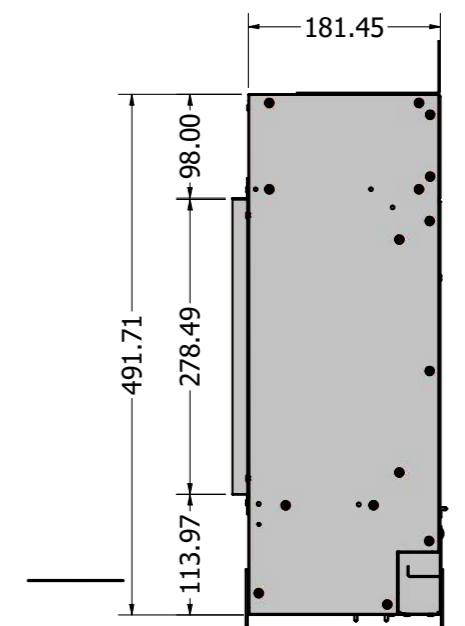

WIDTH - 1914mm

Halo 1030/E1030

KIRUNA WITH TILE WING

WIDTH - 1418mm
HEIGHT - 570mm

Halo 1030 DS

Halo 800/E800T

TYRELL WITH TILE WING

WIDTH - 1188mm

Halo 1250/E1250

MOTALA WITH TILE WING

WIDTH - 1668mm

Halo 650

Halo 750

Halo 1500 SL

Halo 1250 SL

Halo 1000 SL