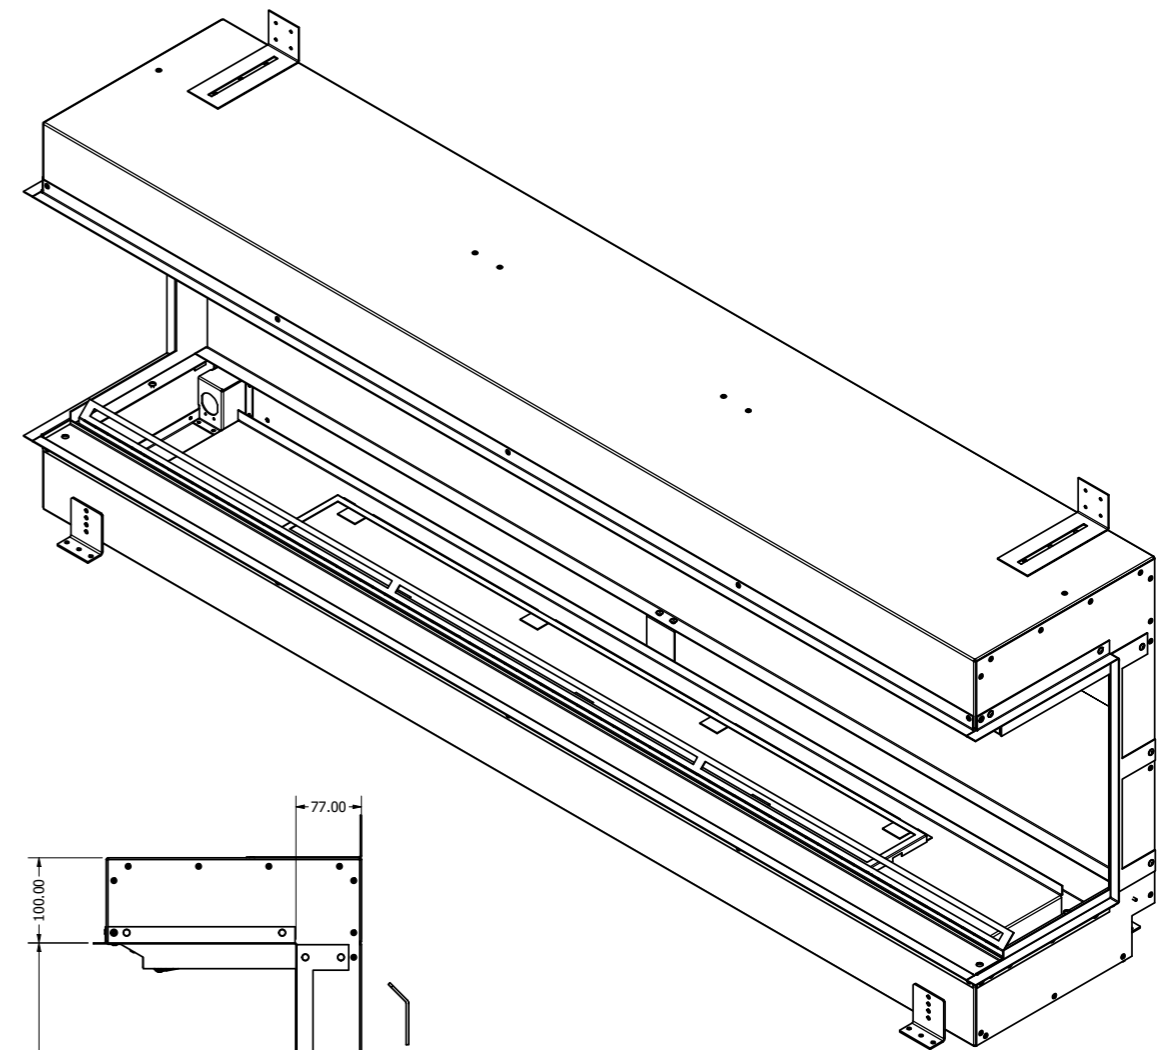

Alisio 1550