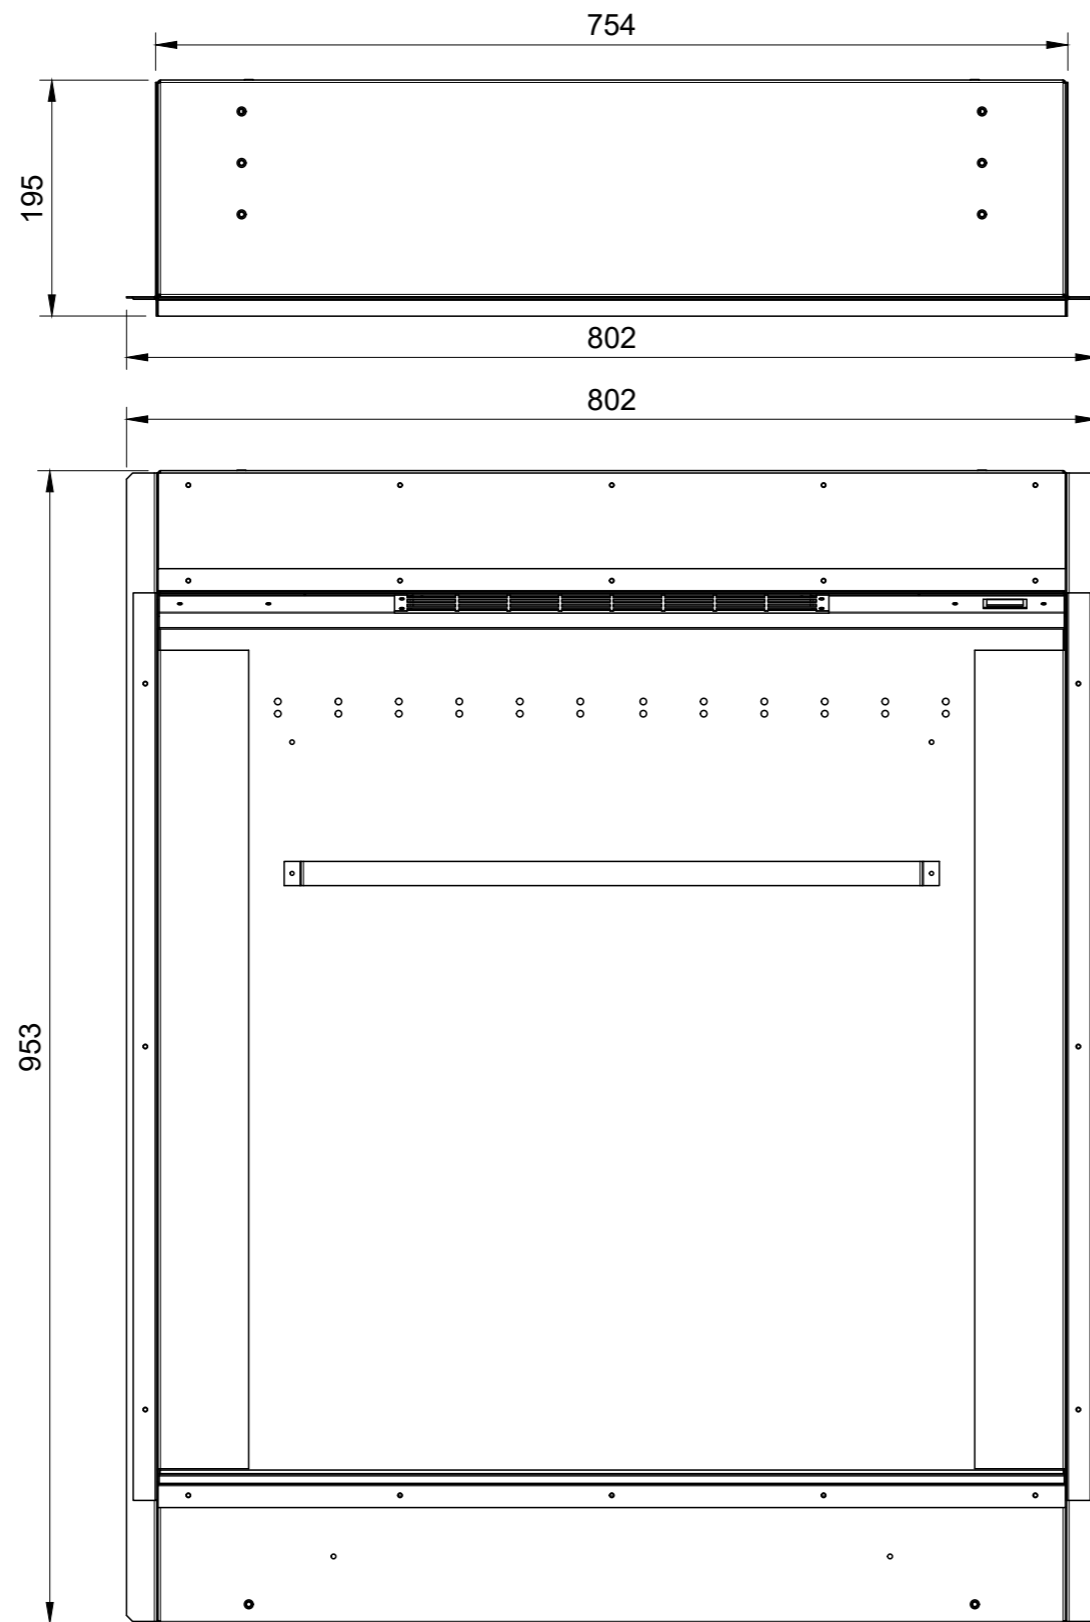

WIDTH - 1914mm

Halo 1030/E1030

KIRUNA WITH TILE WING

WIDTH - 1418mm
HEIGHT - 570mm

Halo 1030 DS

Halo 800/E800T

TYRELL WITH TILE WING

WIDTH - 1188mm

Halo 1250/E1250

MOTALA WITH TILE WING

WIDTH - 1668mm

Halo 650

Halo 750

Halo 1500 SL

Halo 1250 SL

Halo 1000 SL