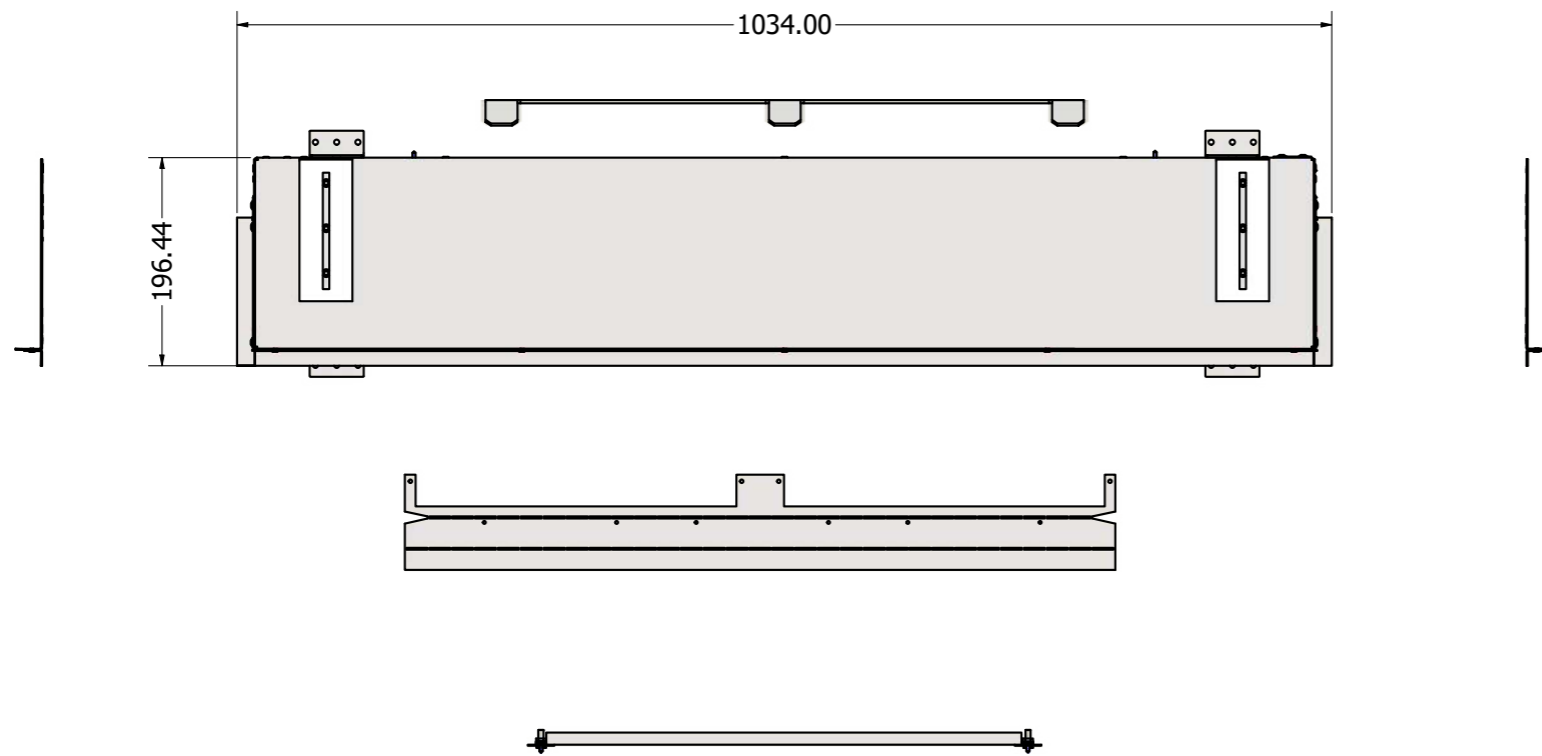

WIDTH - 1914mm

Halo 1030/E1030

KIRUNA WITH TILE WING

WIDTH - 1418mm
HEIGHT - 570mm

Halo 1030 DS

Halo 800/E800T

TYRELL WITH TILE WING

WIDTH - 1188mm

Halo 1250/E1250

MOTALA WITH TILE WING

WIDTH - 1668mm

Halo 650

Halo 750

Halo 1500 SL

Halo 1250 SL

Halo 1000 SL