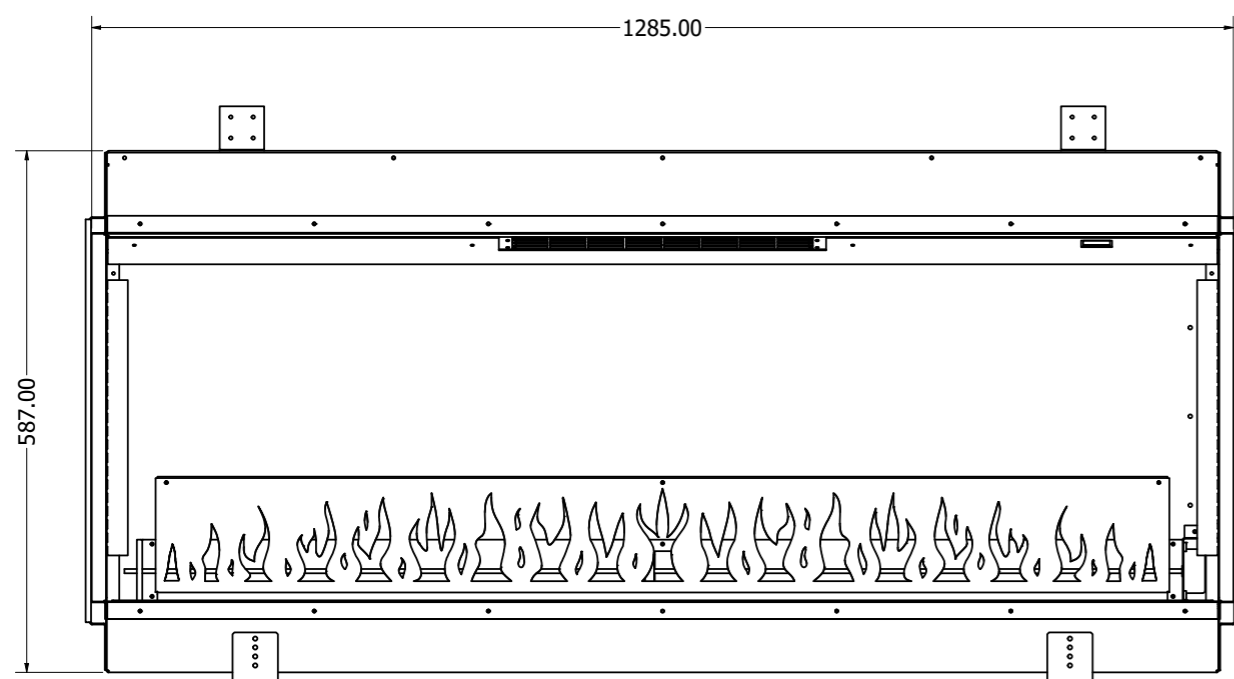

e-lectra 1250/Volante 1250