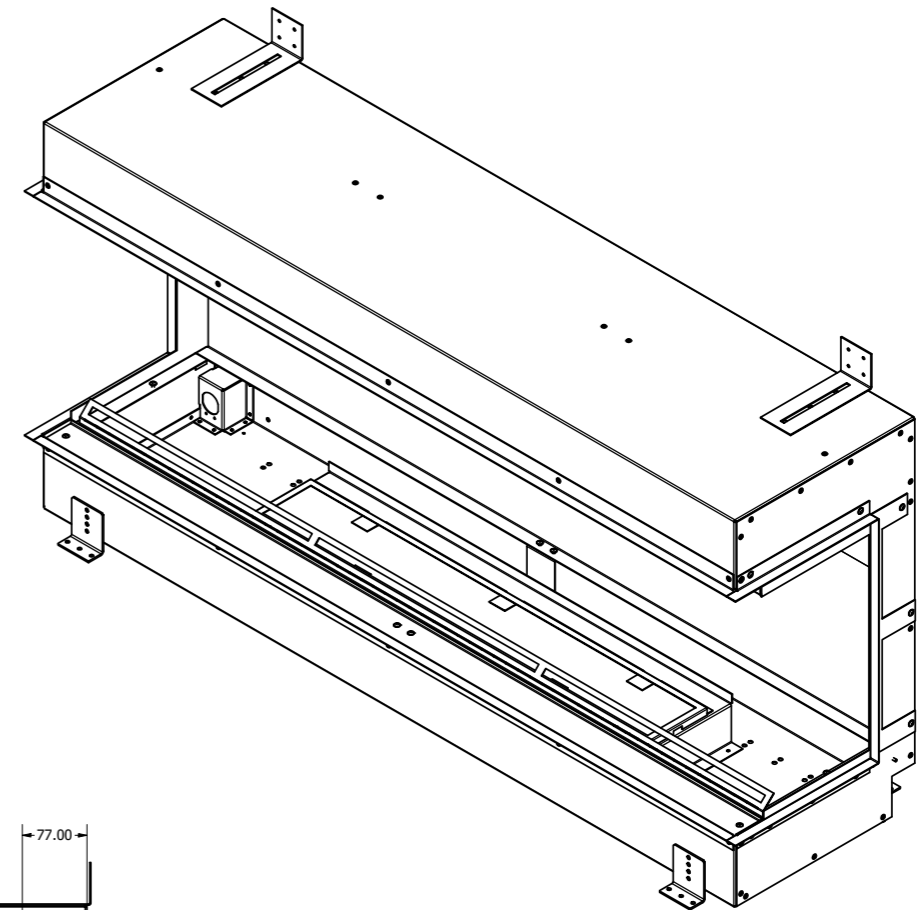

Alisio 1150