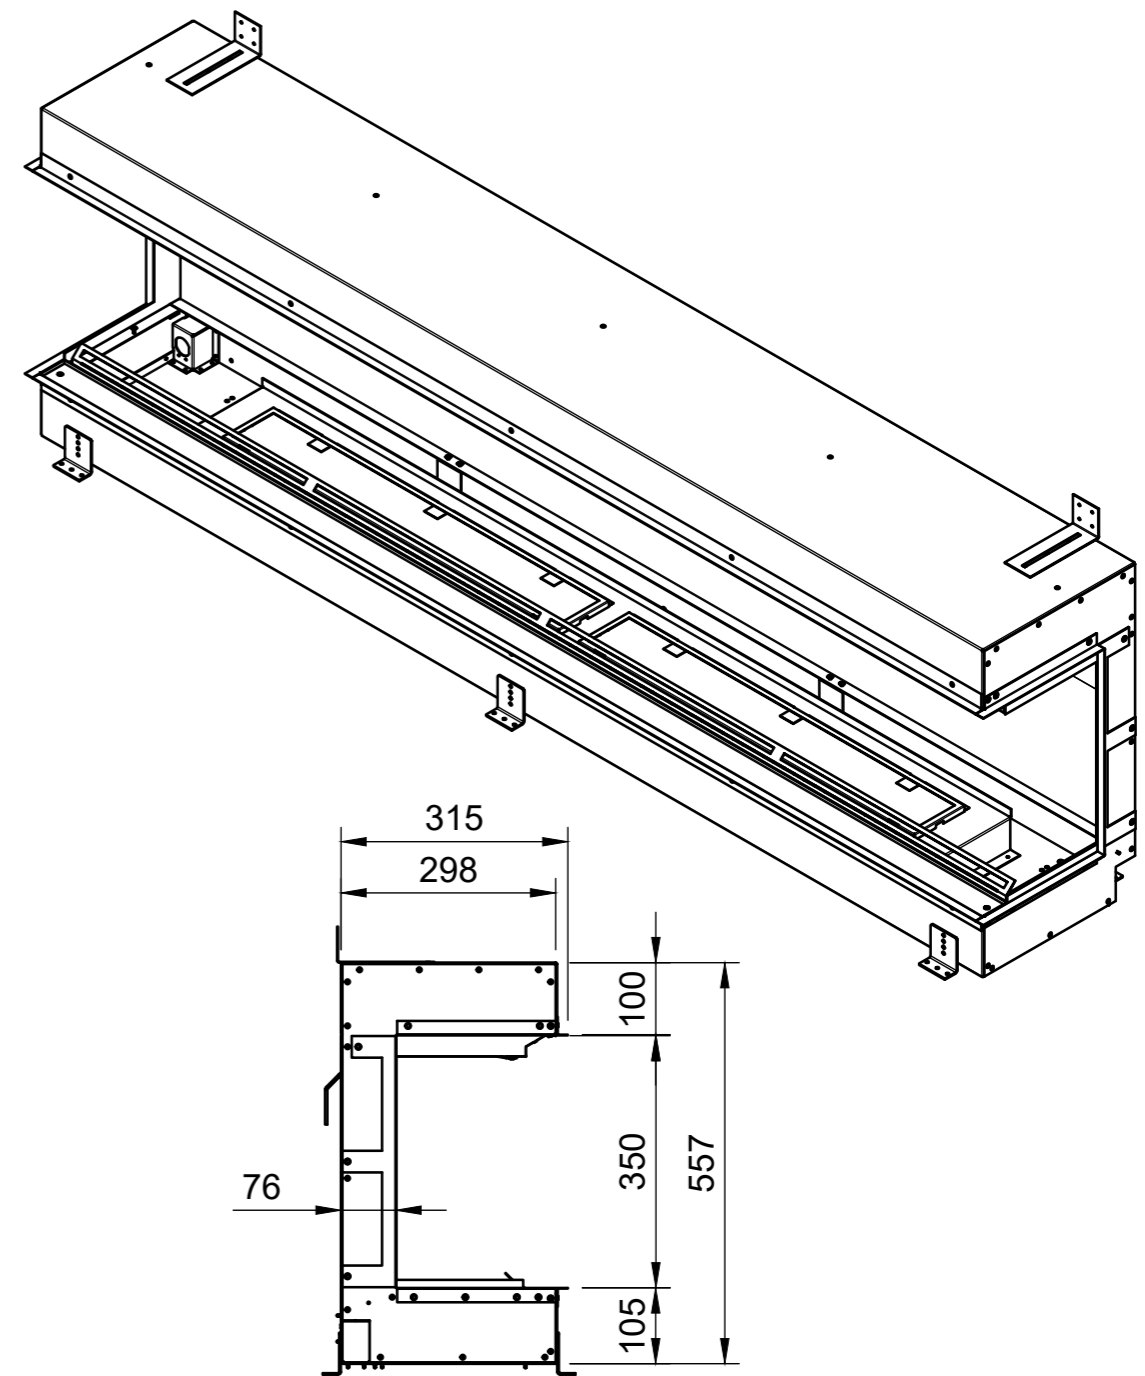

Alisio 1850