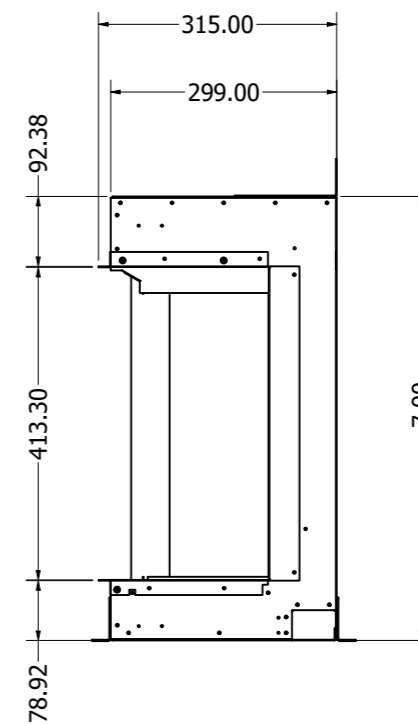

e-lectra 1800/Volante 1800