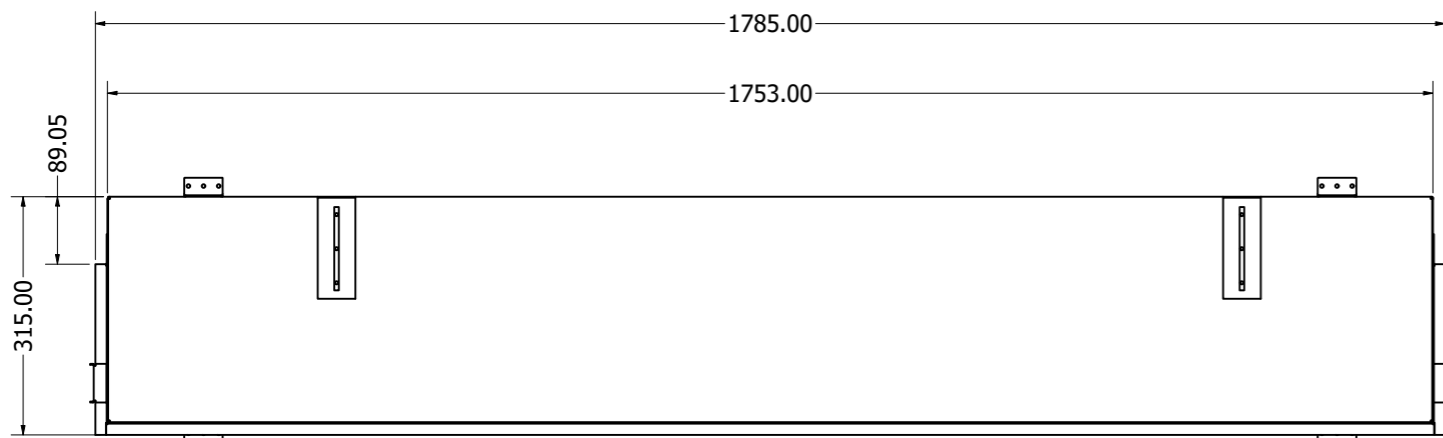

e-lectra 1800/Volante 1800