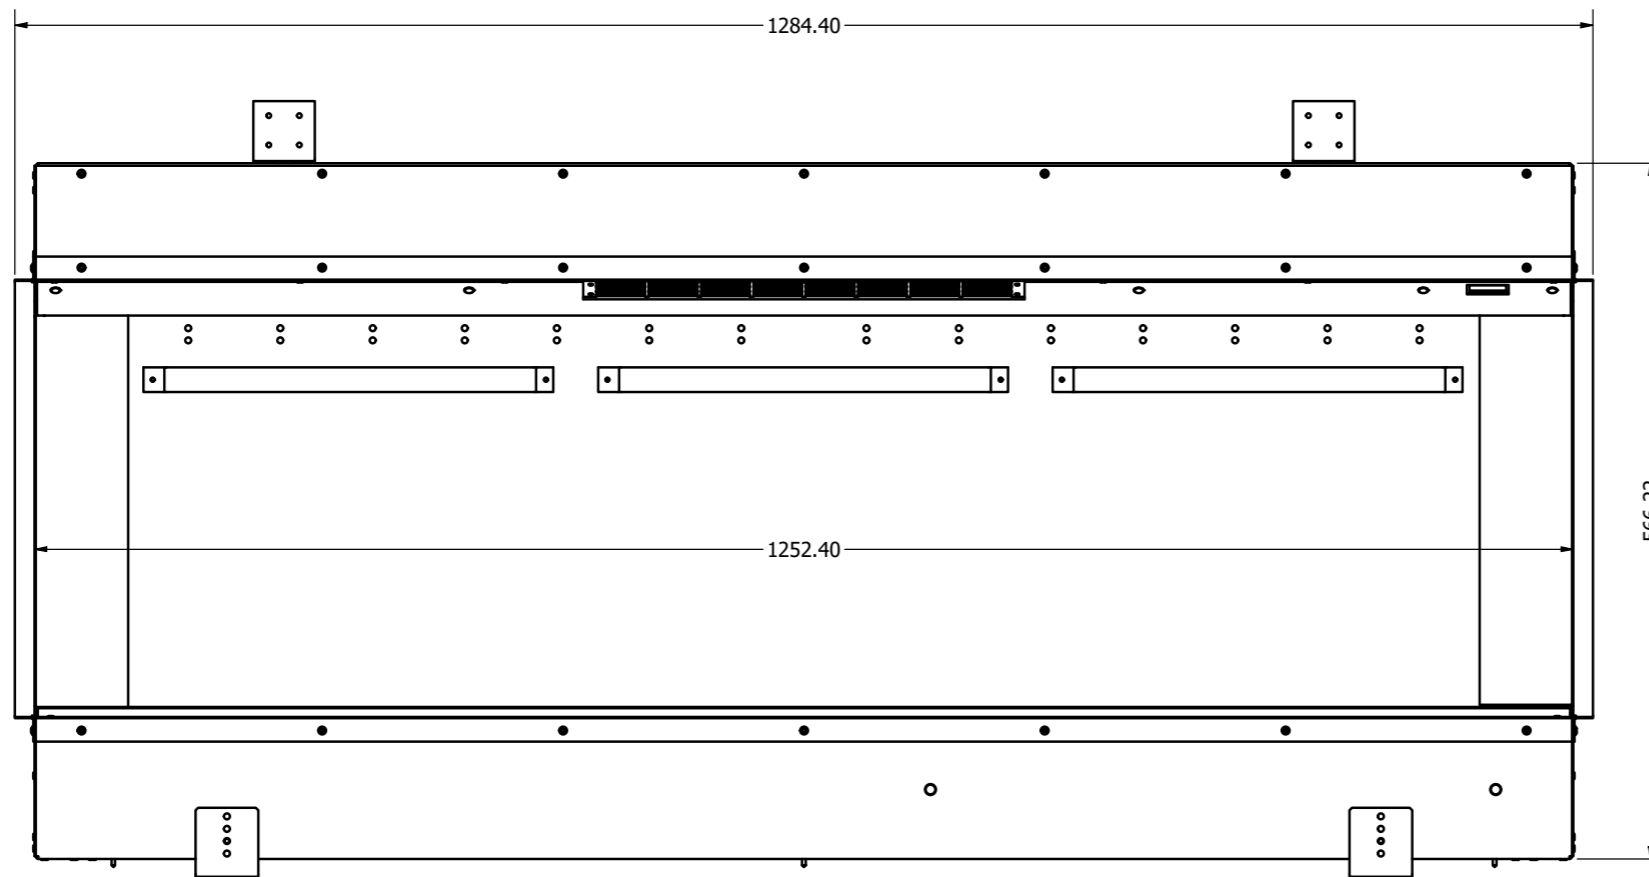

WIDTH - 1914mm

Halo 1030/E1030

KIRUNA WITH TILE WING

WIDTH - 1418mm
HEIGHT - 570mm

Halo 1030 DS

Halo 800/E800T

TYRELL WITH TILE WING

WIDTH - 1188mm

Halo 1250/E1250

MOTALA WITH TILE WING

WIDTH - 1668mm

Halo 650

Halo 750

Halo 1500 SL

Halo 1250 SL

Halo 1000 SL