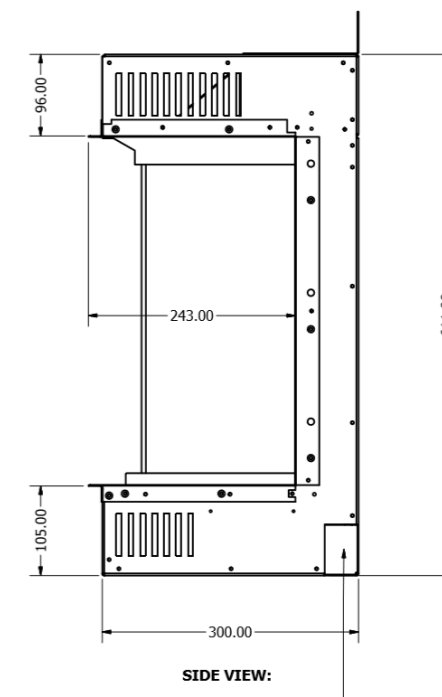

Halo 1800 XT

Halo 1500 XT

Halo 1250 XT

Halo 2400

Halo 1800/E1800

MAINS LEAD INCOMER (IEC)

Halo 1500/E1500

LINNEA WITH TILE WING

WIDTH - 1914mm

Halo 1030/E1030

KIRUNA WITH TILE WING

WIDTH - 1418mm
HEIGHT - 570mm

Halo 1030 DS

Halo 800/E800T

TYRELL WITH TILE WING

WIDTH - 1188mm

Halo 1250/E1250

MOTALA WITH TILE WING

WIDTH - 1668mm

Halo 650

Halo 750

Halo 1500 SL

Halo 1250 SL

Halo 1000 SL