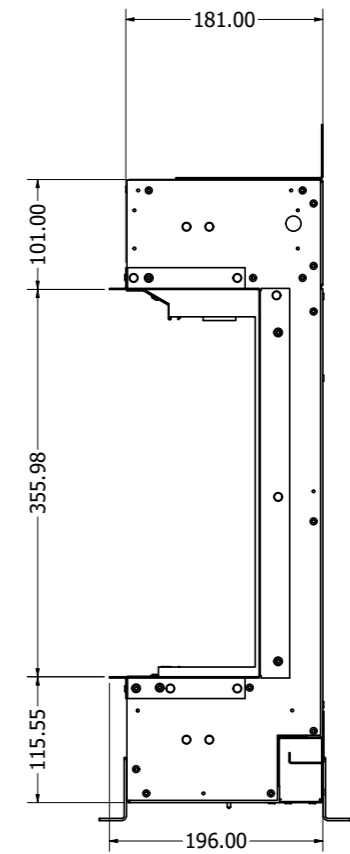

WIDTH - 1914mm

Halo 1030/E1030

KIRUNA WITH TILE WING

WIDTH - 1418mm
HEIGHT - 570mm

Halo 1030 DS

Halo 800/E800T

TYRELL WITH TILE WING

WIDTH - 1188mm

Halo 1250/E1250

MOTALA WITH TILE WING

WIDTH - 1668mm

Halo 650

Halo 750

Halo 1500 SL

Halo 1250 SL

Halo 1000 SL