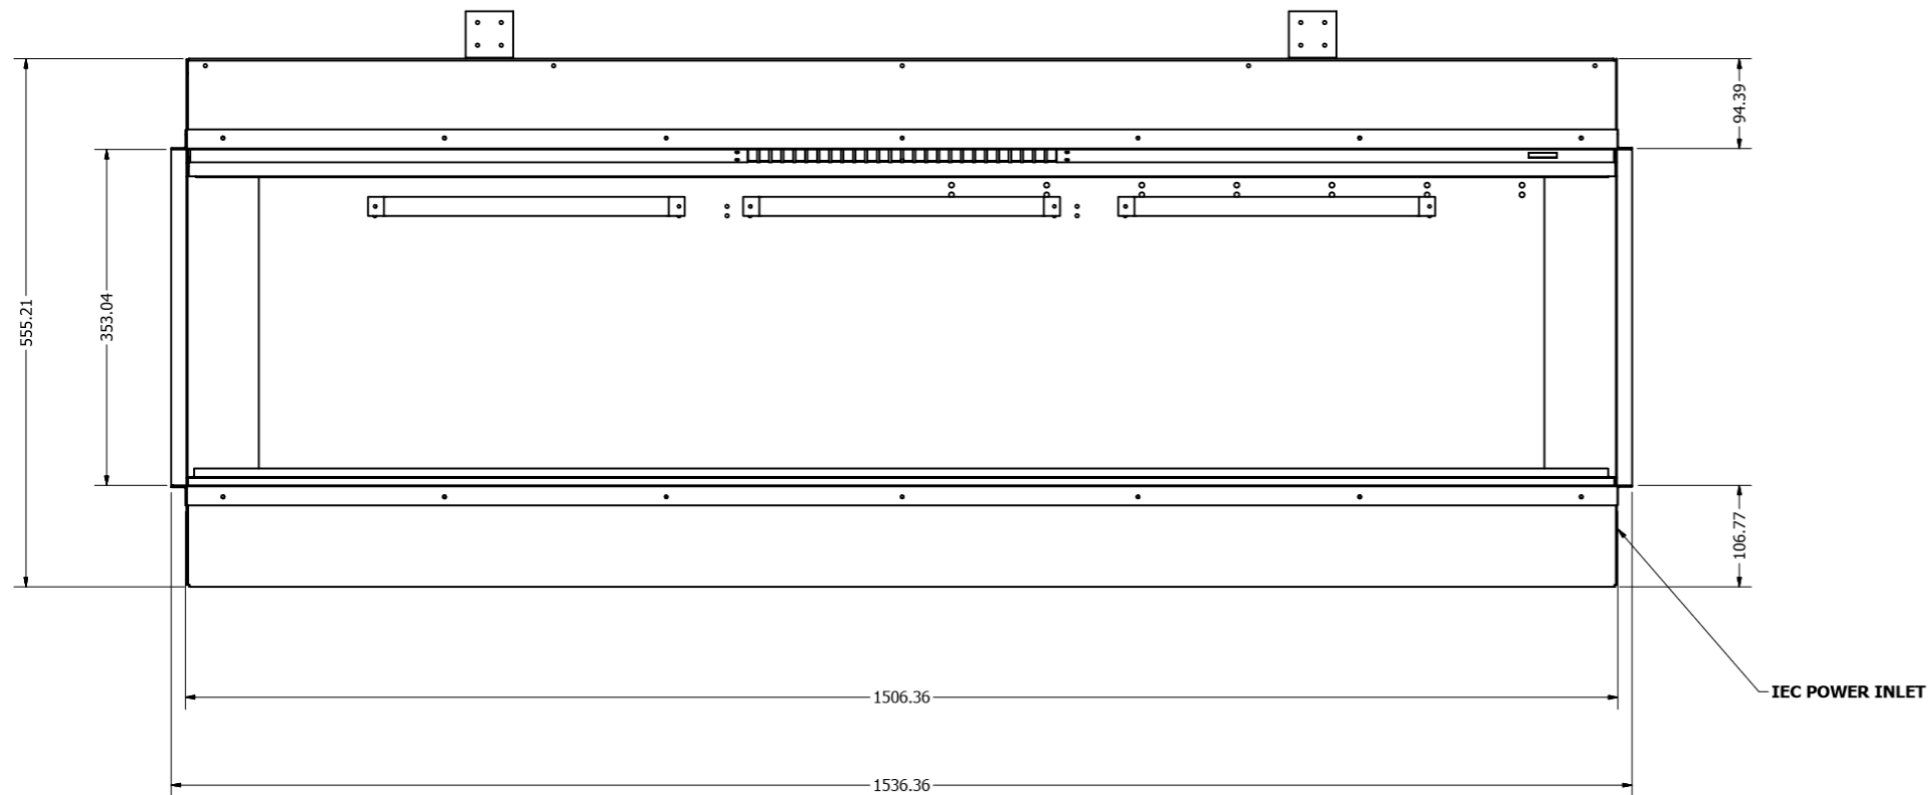

Halo 1800 XT

Halo 1500 XT

Halo 1250 XT

Halo 2400

Halo 1800/E1800

MAINS LEAD INCOMER (IEC)

Halo 1500/E1500

LINNEA WITH TILE WING

WIDTH - 1914mm

Halo 1030/E1030

KIRUNA WITH TILE WING

WIDTH - 1418mm
HEIGHT - 570mm

Halo 1030 DS

Halo 800/E800T

TYRELL WITH TILE WING

WIDTH - 1188mm