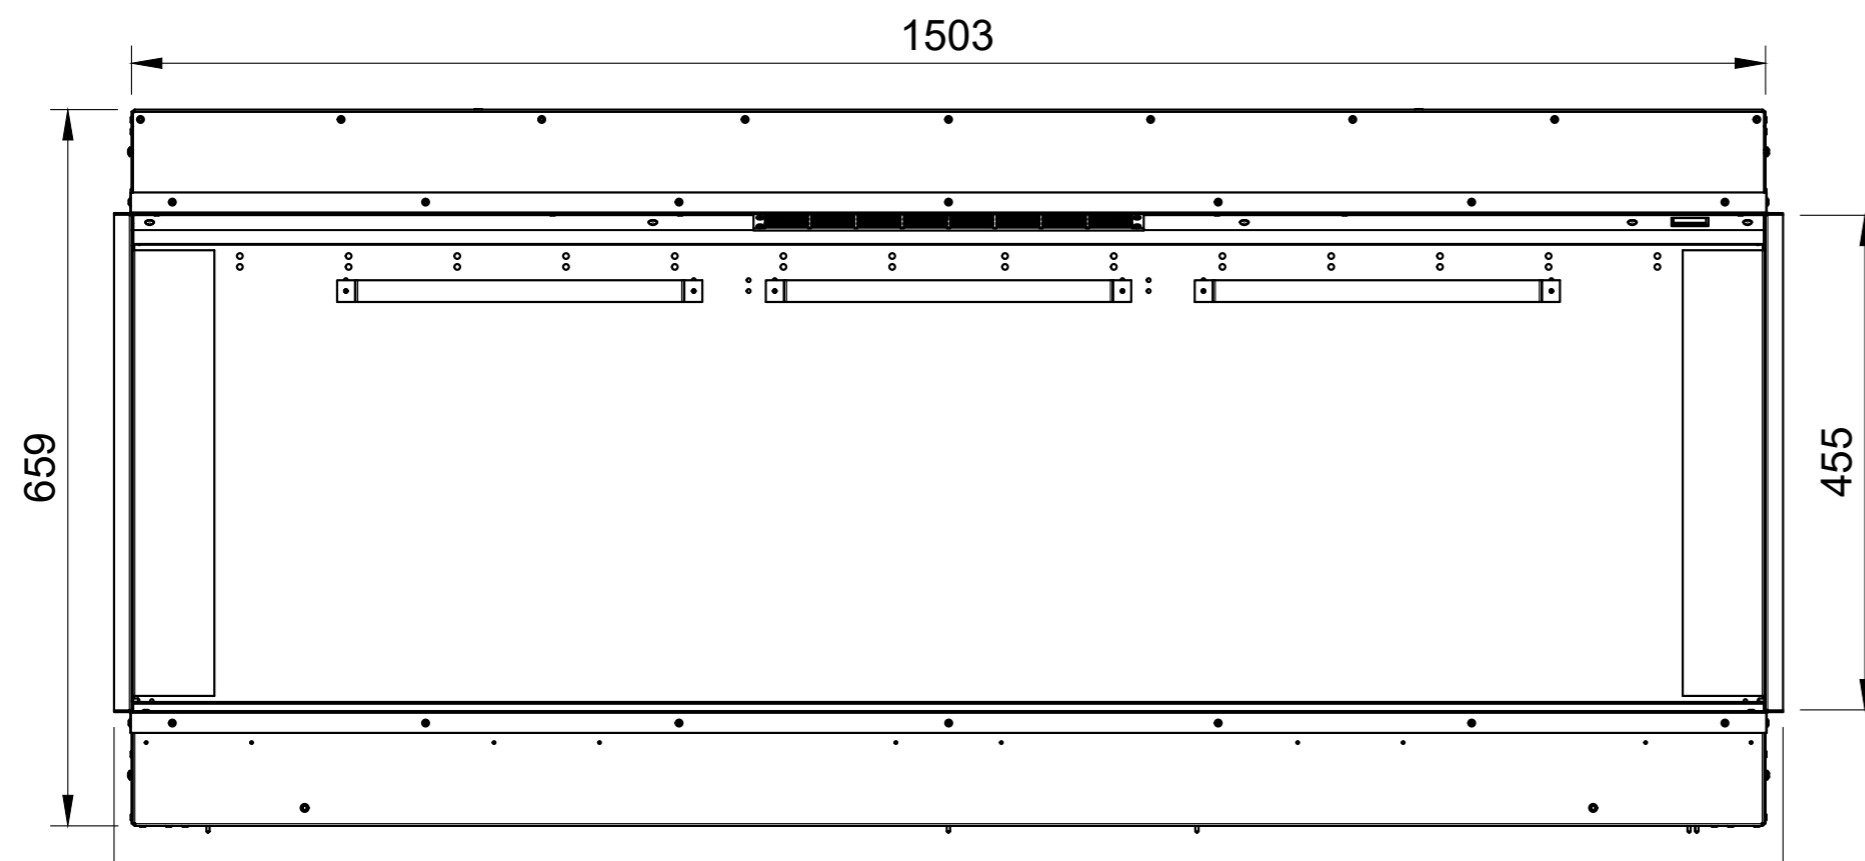

Halo 1800 XT

Halo 1500 XT

Halo 1250 XT

Halo 2400

Halo 1800/E1800

MAINS LEAD INCOMER (IEC)

Halo 1500/E1500

LINNEA WITH TILE WING

WIDTH - 1914mm

Halo 1030/E1030

KIRUNA WITH TILE WING

WIDTH - 1418mm
HEIGHT - 570mm

Halo 1030 DS

Halo 800/E800T

TYRELL WITH TILE WING

WIDTH - 1188mm

Halo 1250/E1250

MOTALA WITH TILE WING

WIDTH - 1668mm

Halo 650

Halo 750

Halo 1500 SL

Halo 1250 SL

Halo 1000 SL