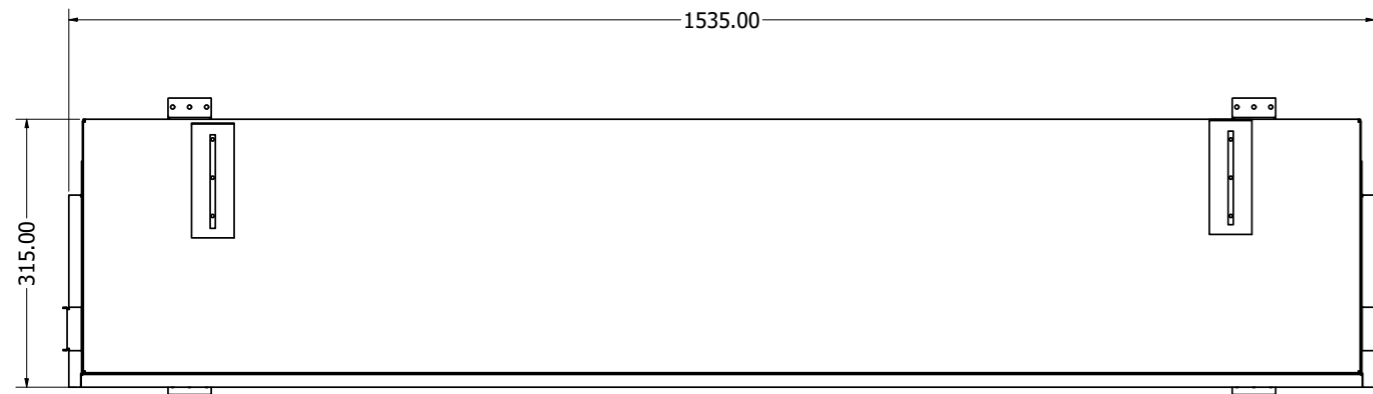

e-lectra 1500/Volante 1500