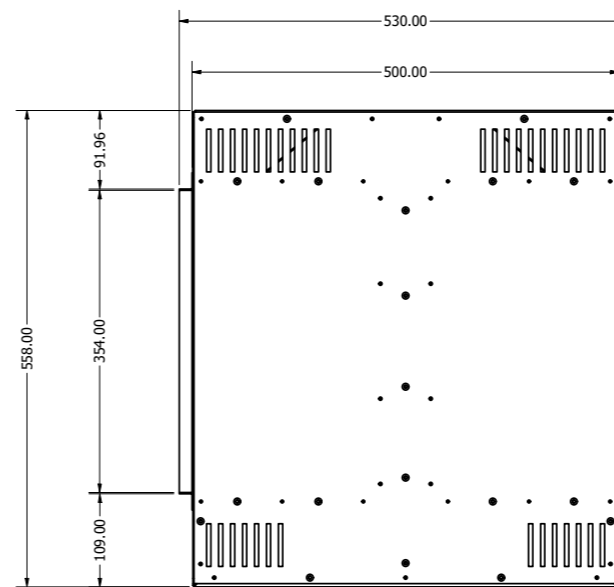

WIDTH - 1914mm

Halo 1030/E1030

KIRUNA WITH TILE WING

WIDTH - 1418mm
HEIGHT - 570mm

Halo 1030 DS

Halo 800/E800T

TYRELL WITH TILE WING

WIDTH - 1188mm

Halo 1250/E1250

MOTALA WITH TILE WING

WIDTH - 1668mm

Halo 650

Halo 750

Halo 1500 SL

Halo 1250 SL

Halo 1000 SL