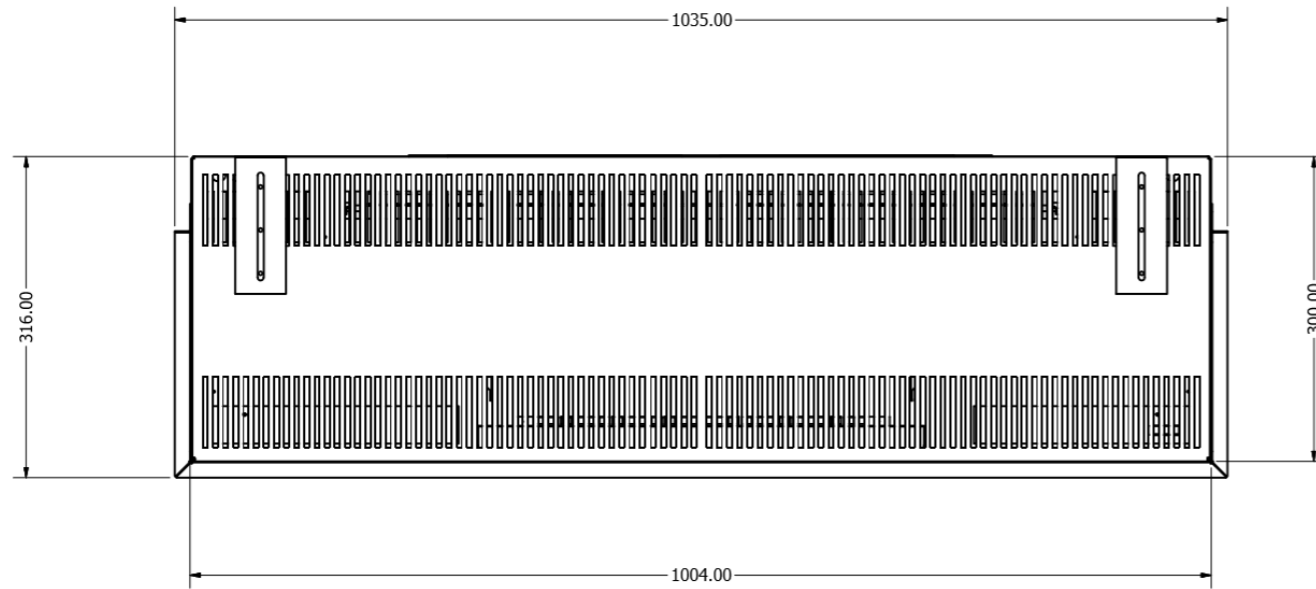

Halo 1800 XT

Halo 1500 XT

Halo 1250 XT

Halo 2400

Halo 1800/E1800

MAINS LEAD INCOMER (IEC)

Halo 1500/E1500

LINNEA WITH TILE WING

WIDTH - 1914mm

Halo 1030/E1030

KIRUNA WITH TILE WING

WIDTH - 1418mm
HEIGHT - 570mm

Halo 1030 DS

Halo 800/E800T

TYRELL WITH TILE WING

WIDTH - 1188mm