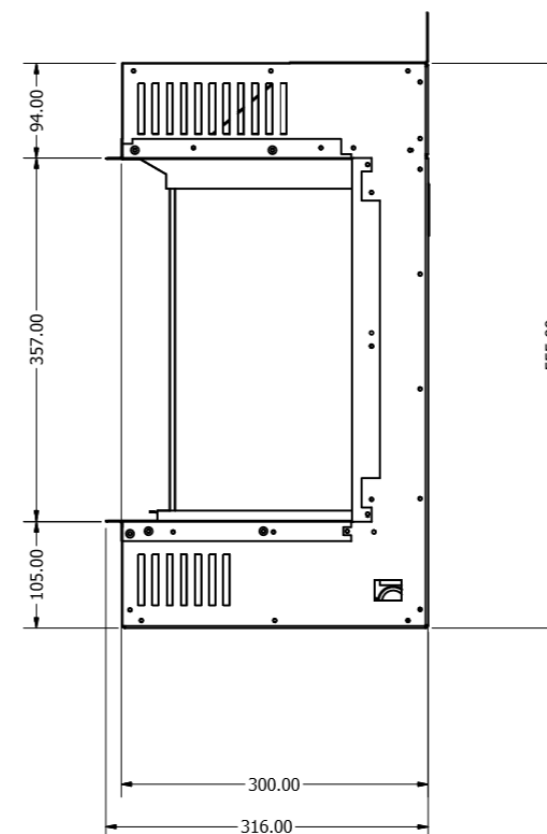

Halo 1800 XT

Halo 1500 XT

Halo 1250 XT

Halo 2400

Halo 1800/E1800

MAINS LEAD INCOMER (IEC)

Halo 1500/E1500

LINNEA WITH TILE WING

WIDTH - 1914mm

Halo 1030/E1030

KIRUNA WITH TILE WING

WIDTH - 1418mm
HEIGHT - 570mm

Halo 1030 DS

Halo 800/E800T

TYRELL WITH TILE WING

WIDTH - 1188mm

Halo 1250/E1250

MOTALA WITH TILE WING

WIDTH - 1668mm

Halo 650

Halo 750

Halo 1500 SL

Halo 1250 SL

Halo 1000 SL