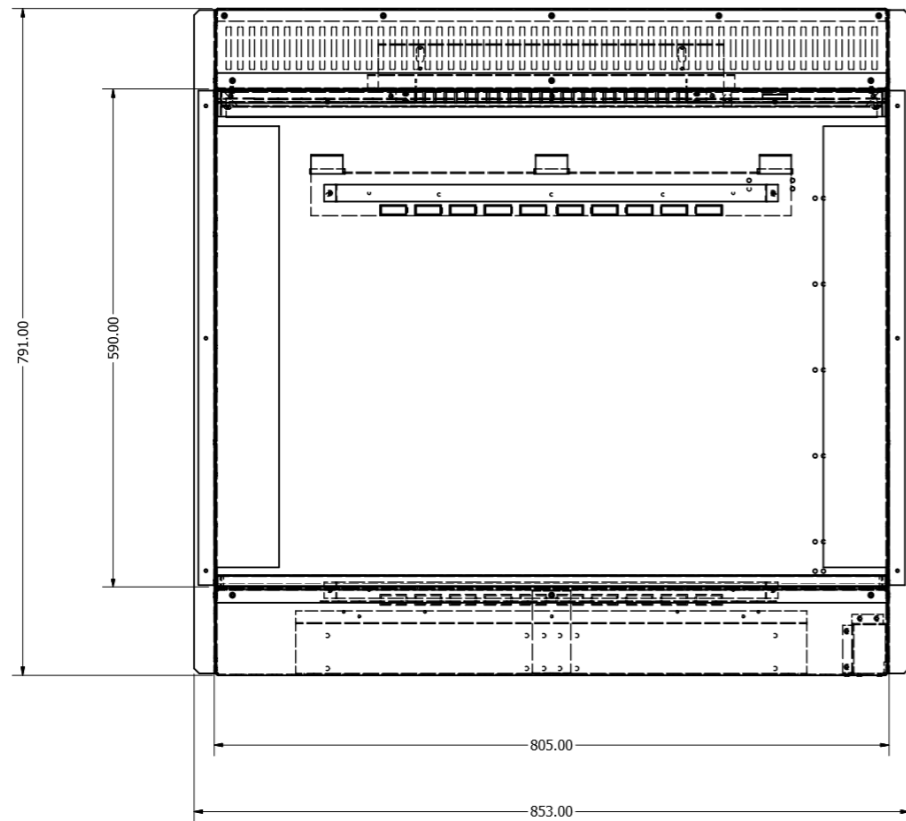

WIDTH - 1914mm

Halo 1030/E1030

KIRUNA WITH TILE WING

WIDTH - 1418mm
HEIGHT - 570mm

Halo 1030 DS

Halo 800/E800T

TYRELL WITH TILE WING

WIDTH - 1188mm

Halo 1250/E1250

MOTALA WITH TILE WING

WIDTH - 1668mm

Halo 650

Halo 750

Halo 1500 SL

Halo 1250 SL

Halo 1000 SL