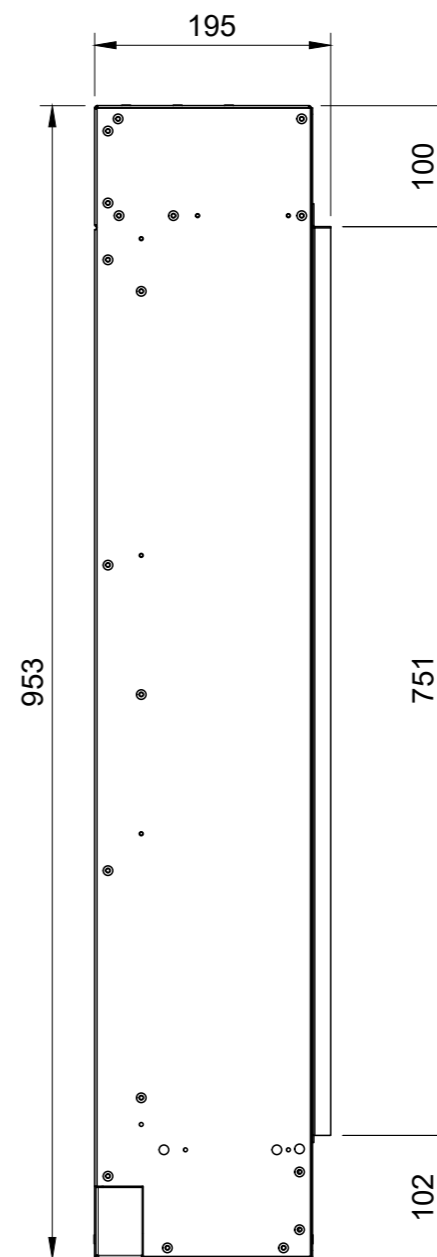

WIDTH - 1914mm

Halo 1030/E1030

KIRUNA WITH TILE WING

WIDTH - 1418mm
HEIGHT - 570mm

Halo 1030 DS

Halo 800/E800T

TYRELL WITH TILE WING

WIDTH - 1188mm

Halo 1250/E1250

MOTALA WITH TILE WING

WIDTH - 1668mm

Halo 650

Halo 750

Halo 1500 SL

Halo 1250 SL

Halo 1000 SL