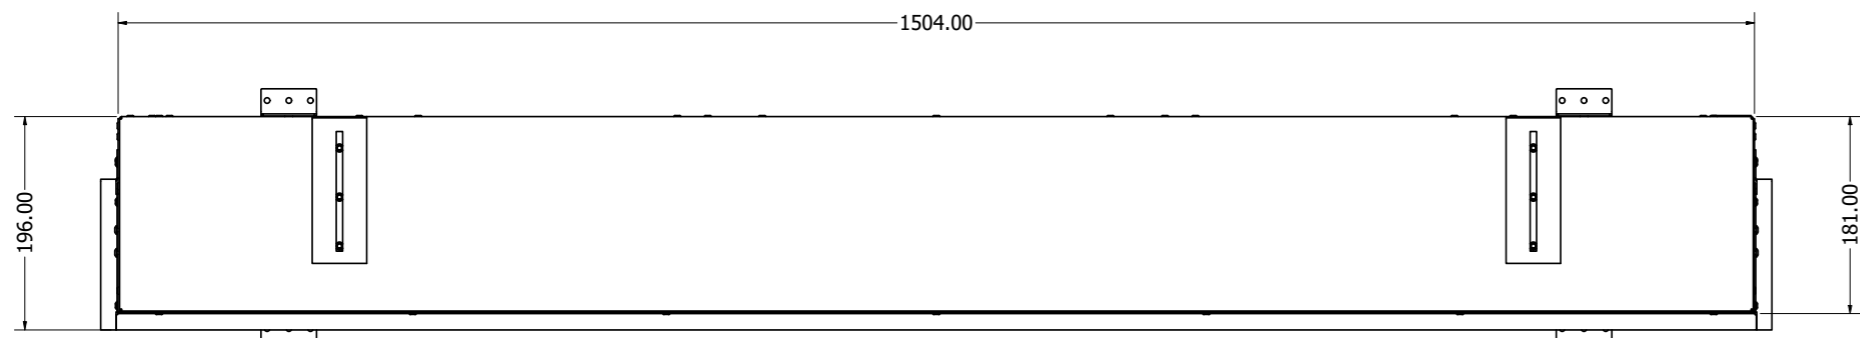

Halo 1500 SL