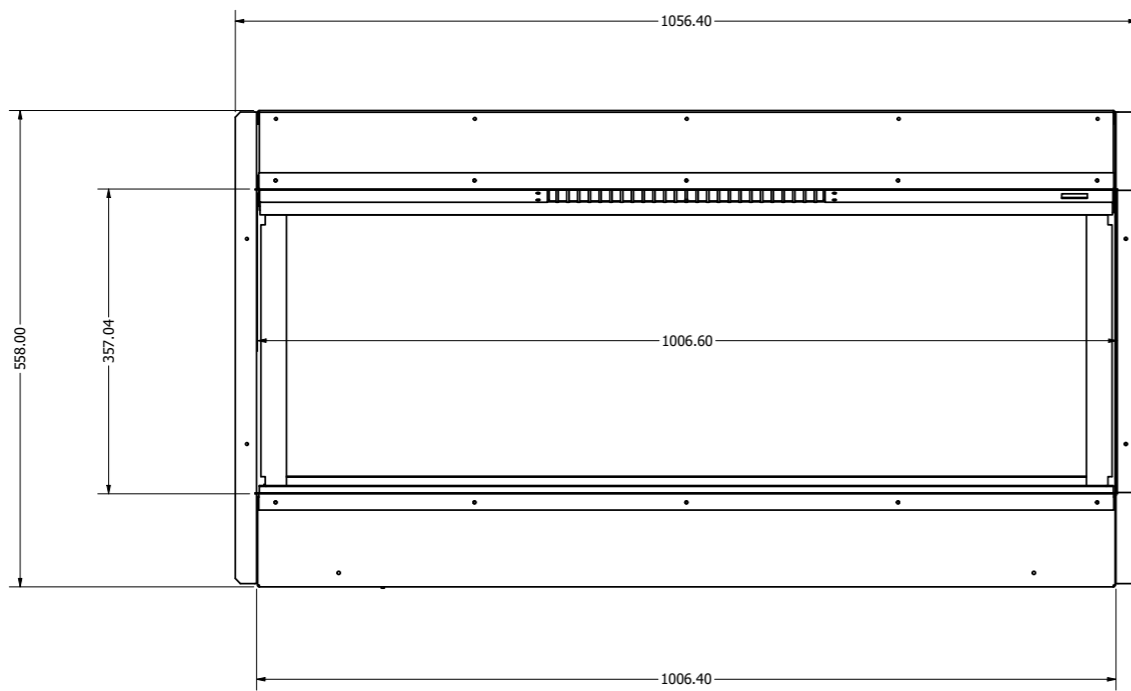

WIDTH - 1914mm

Halo 1030/E1030

KIRUNA WITH TILE WING

WIDTH - 1418mm
HEIGHT - 570mm

Halo 1030 DS

Halo 800/E800T

TYRELL WITH TILE WING

WIDTH - 1188mm

Halo 1250/E1250

MOTALA WITH TILE WING

WIDTH - 1668mm

Halo 650

Halo 750

Halo 1500 SL

Halo 1250 SL

Halo 1000 SL