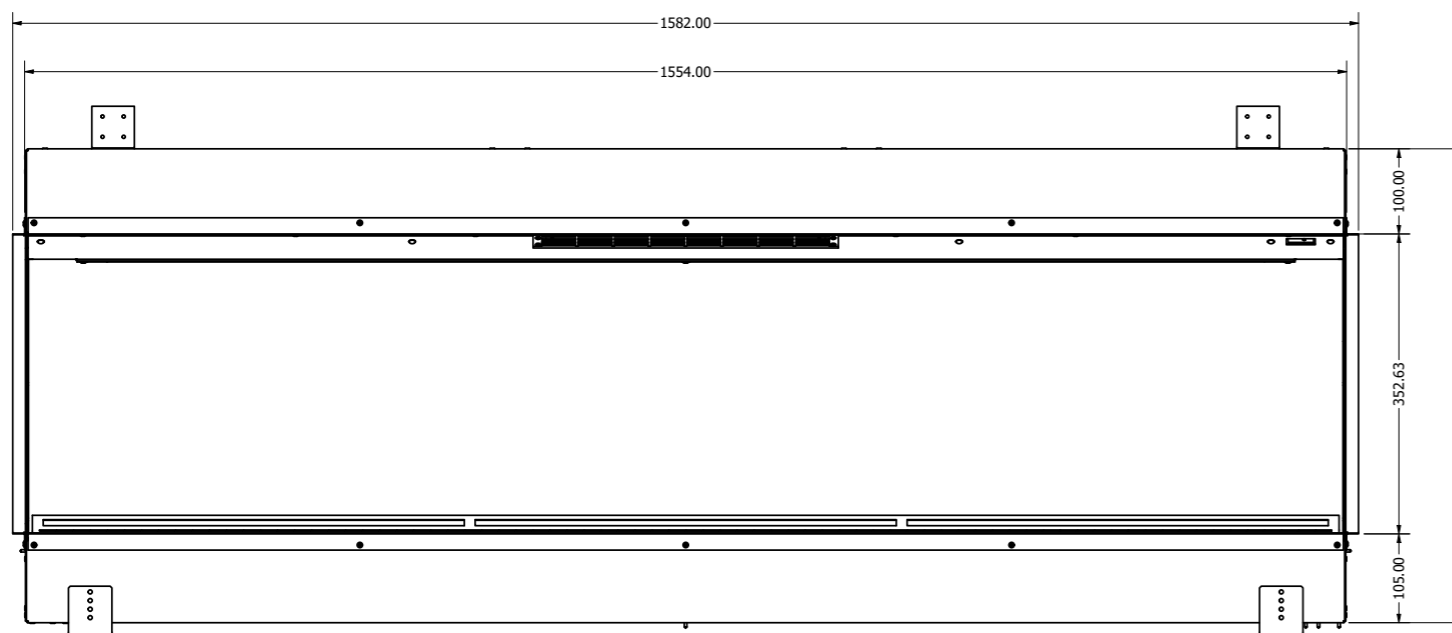

Alisio 1550