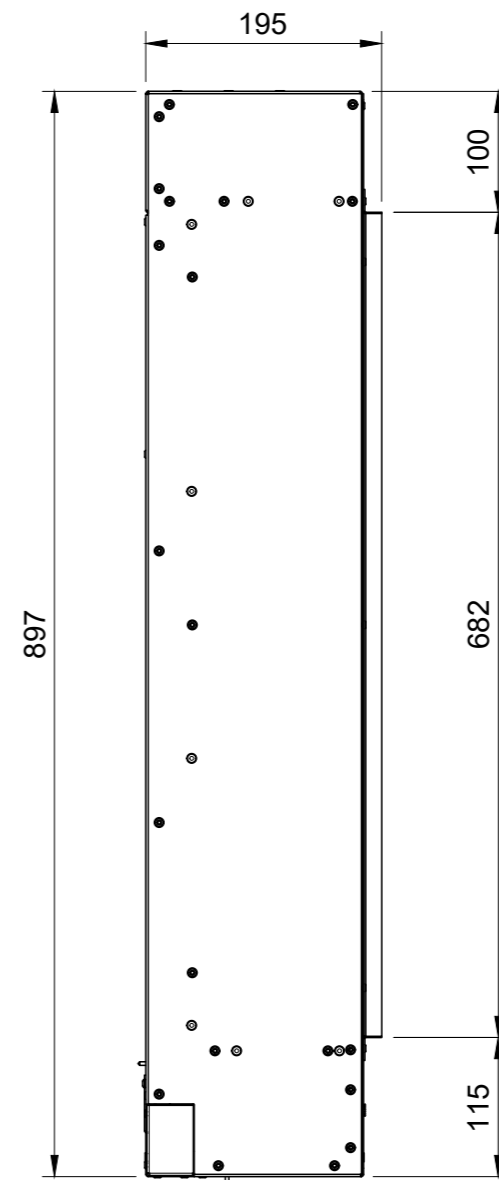

WIDTH - 1914mm

Halo 1030/E1030

KIRUNA WITH TILE WING

WIDTH - 1418mm
HEIGHT - 570mm

Halo 1030 DS

Halo 800/E800T

TYRELL WITH TILE WING

WIDTH - 1188mm

Halo 1250/E1250

MOTALA WITH TILE WING

WIDTH - 1668mm

Halo 650

Halo 750

Halo 1500 SL

Halo 1250 SL

Halo 1000 SL