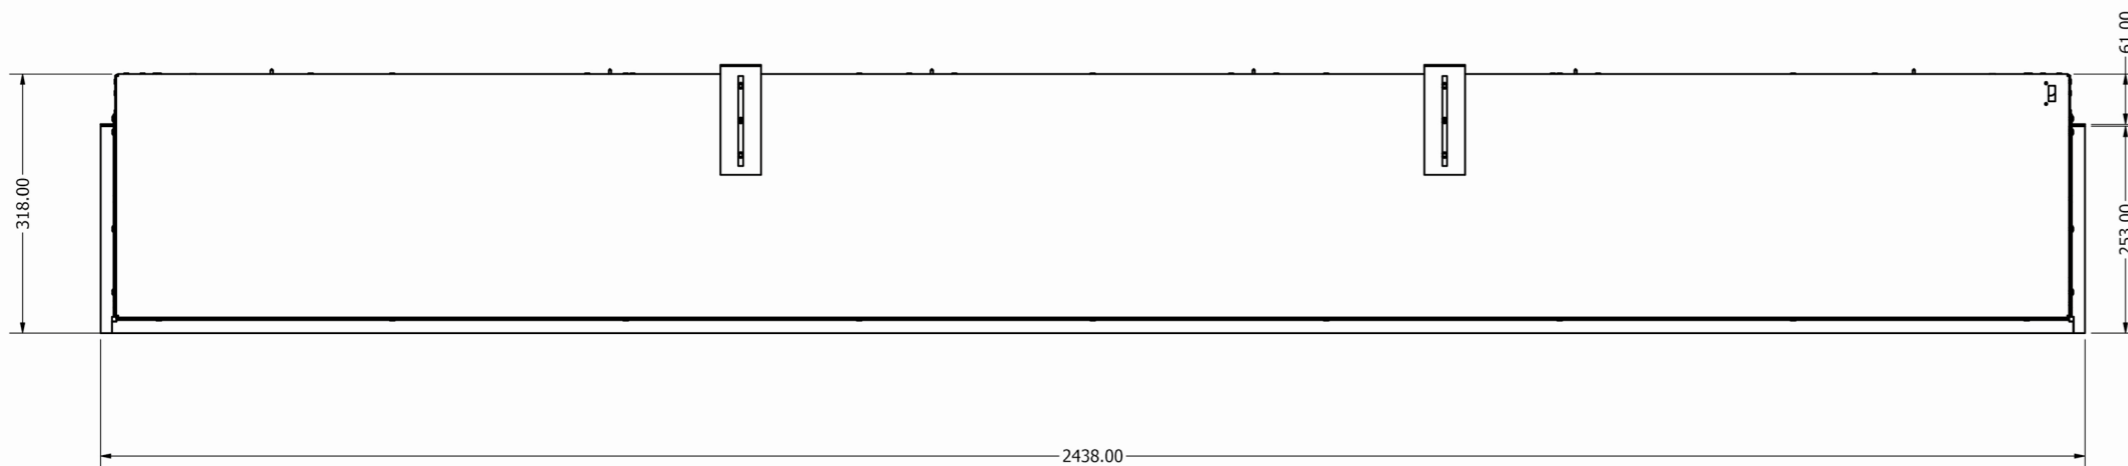

Halo 1800 XT

Halo 1500 XT

Halo 1250 XT

Halo 2400

Halo 1800/E1800

MAINS LEAD INCOMER (IEC)

Halo 1500/E1500

LINNEA WITH TILE WING

WIDTH - 1914mm

Halo 1030/E1030

KIRUNA WITH TILE WING

WIDTH - 1418mm
HEIGHT - 570mm

Halo 1030 DS

Halo 800/E800T

TYRELL WITH TILE WING

WIDTH - 1188mm