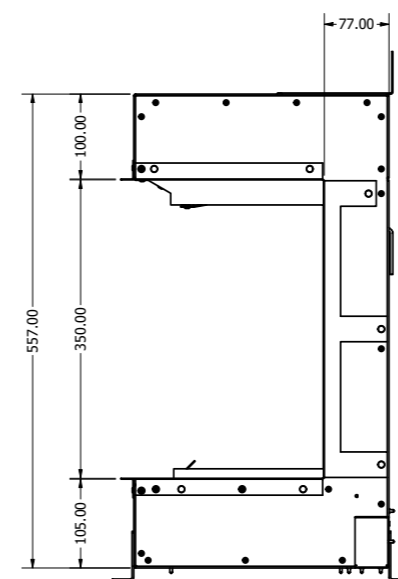

Alisio 1150