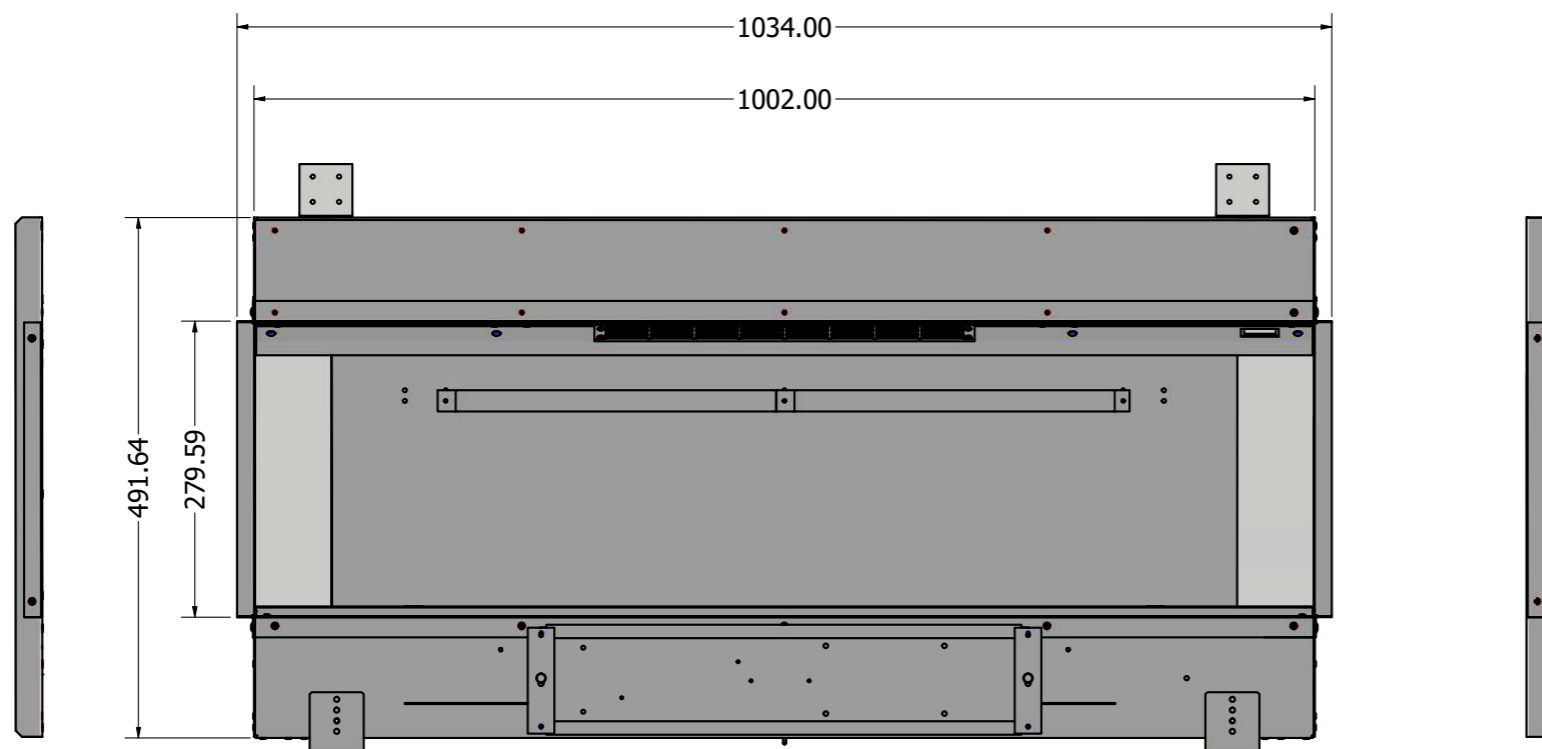

WIDTH - 1914mm

Halo 1030/E1030

KIRUNA WITH TILE WING

WIDTH - 1418mm
HEIGHT - 570mm

Halo 1030 DS

Halo 800/E800T

TYRELL WITH TILE WING

WIDTH - 1188mm

Halo 1250/E1250

MOTALA WITH TILE WING

WIDTH - 1668mm

Halo 650

Halo 750

Halo 1500 SL

Halo 1250 SL

Halo 1000 SL