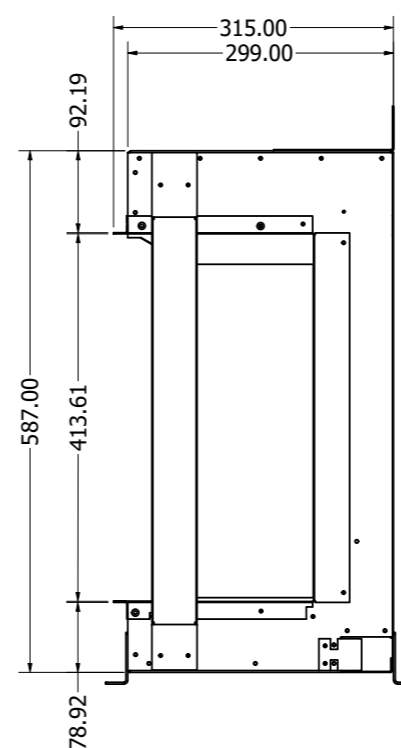

e-lectra 1250/Volante 1250