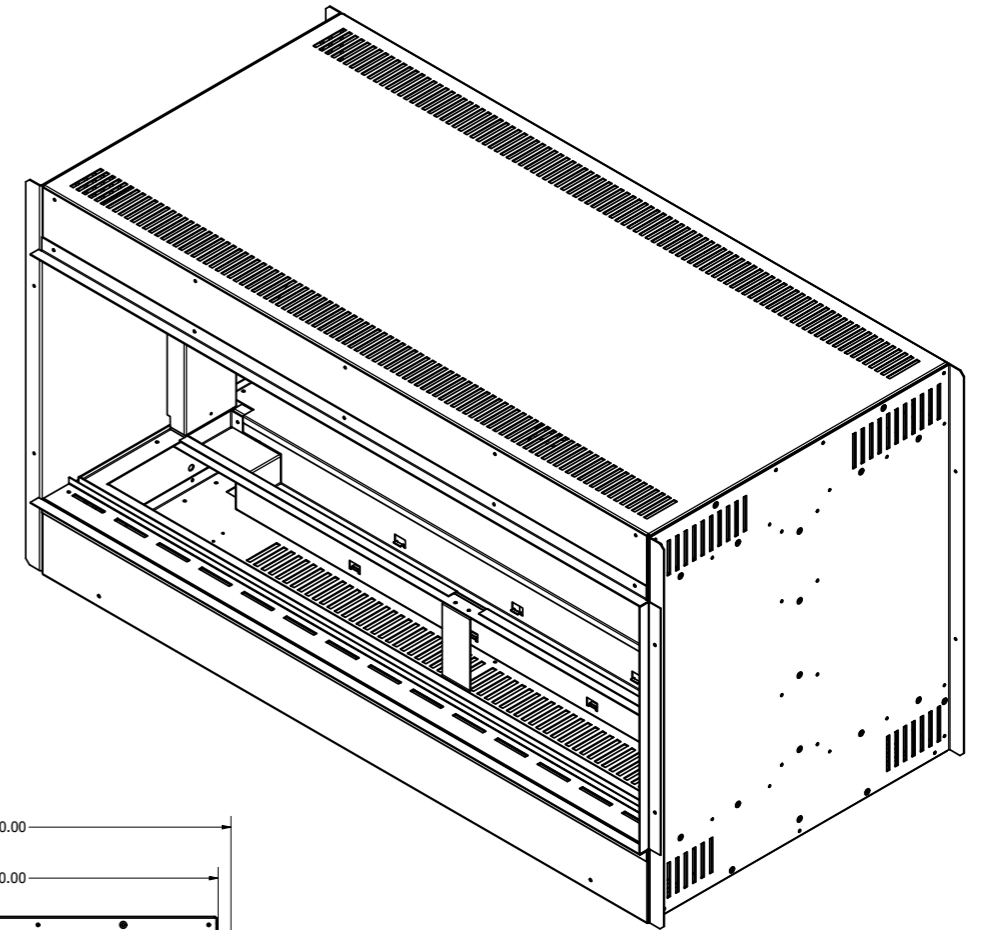

WIDTH - 1914mm

Halo 1030/E1030

KIRUNA WITH TILE WING

WIDTH - 1418mm
HEIGHT - 570mm

Halo 1030 DS

Halo 800/E800T

TYRELL WITH TILE WING

WIDTH - 1188mm