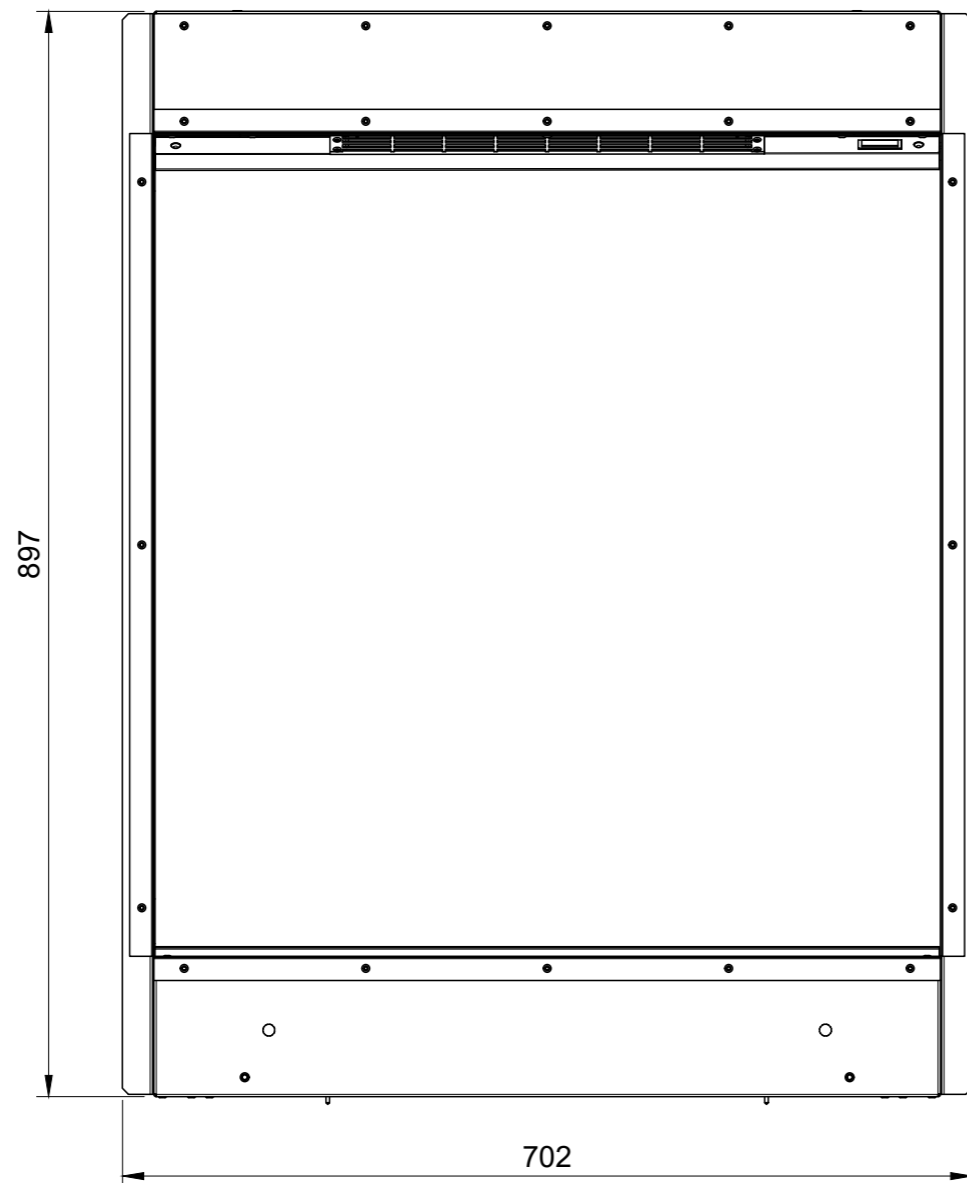

WIDTH - 1914mm

Halo 1030/E1030

KIRUNA WITH TILE WING

WIDTH - 1418mm
HEIGHT - 570mm

Halo 1030 DS

Halo 800/E800T

TYRELL WITH TILE WING

WIDTH - 1188mm

Halo 1250/E1250

MOTALA WITH TILE WING

WIDTH - 1668mm

Halo 650

Halo 750

Halo 1500 SL

Halo 1250 SL

Halo 1000 SL