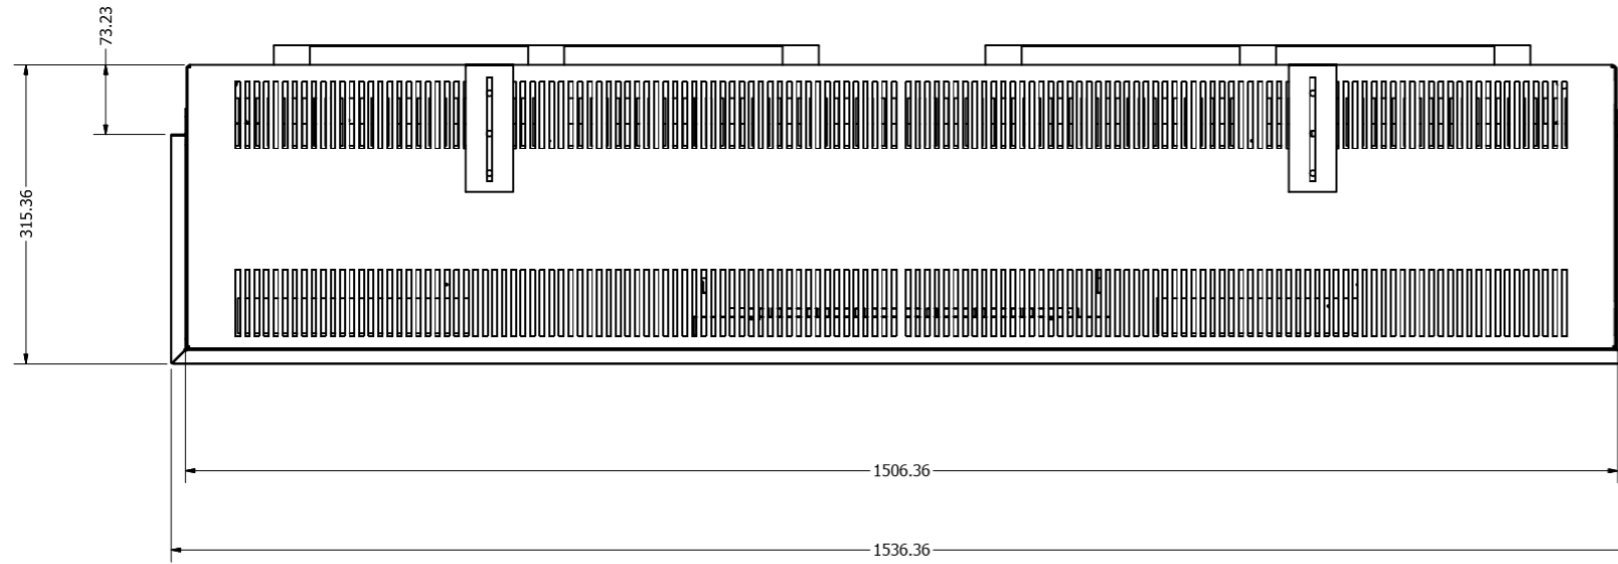

Halo 1800 XT

Halo 1500 XT

Halo 1250 XT

Halo 2400

Halo 1800/E1800

MAINS LEAD INCOMER (IEC)

Halo 1500/E1500

LINNEA WITH TILE WING

WIDTH - 1914mm

Halo 1030/E1030

KIRUNA WITH TILE WING

WIDTH - 1418mm
HEIGHT - 570mm

Halo 1030 DS

Halo 800/E800T

TYRELL WITH TILE WING

WIDTH - 1188mm