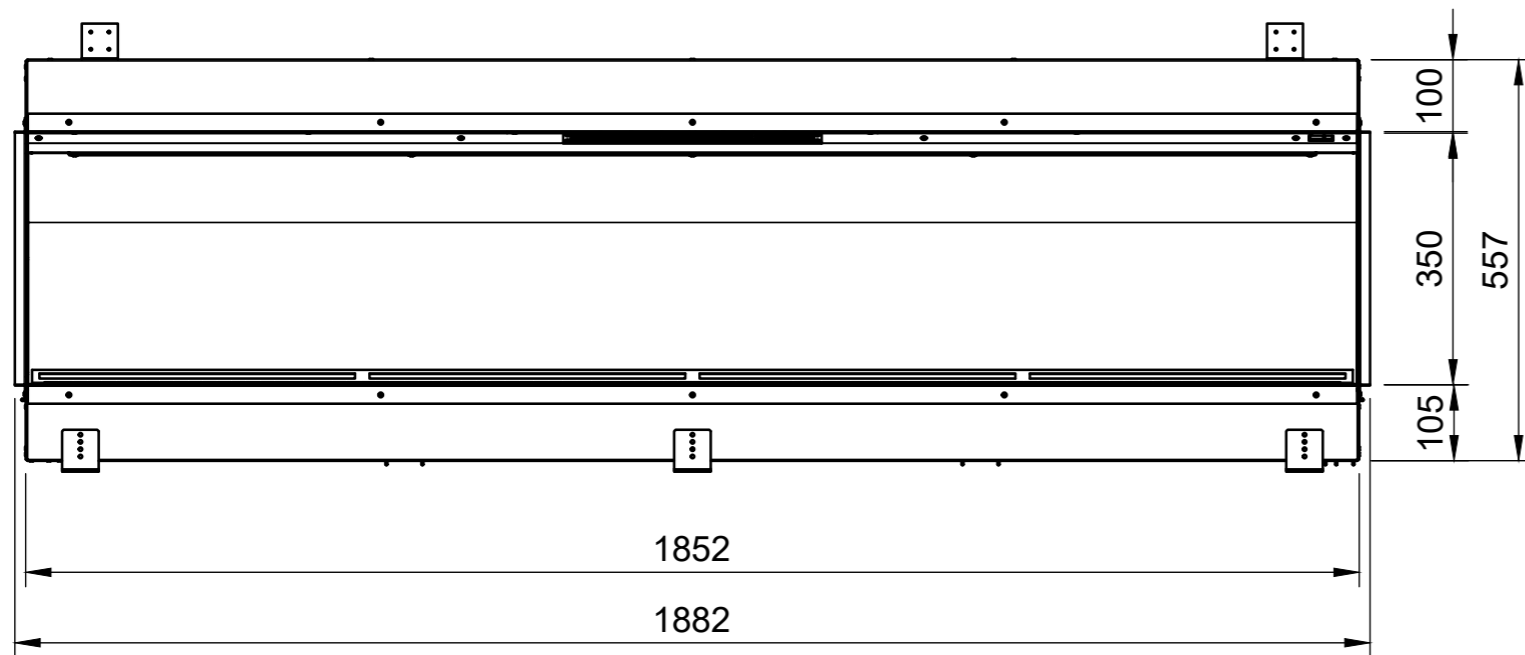

Alisio 1850