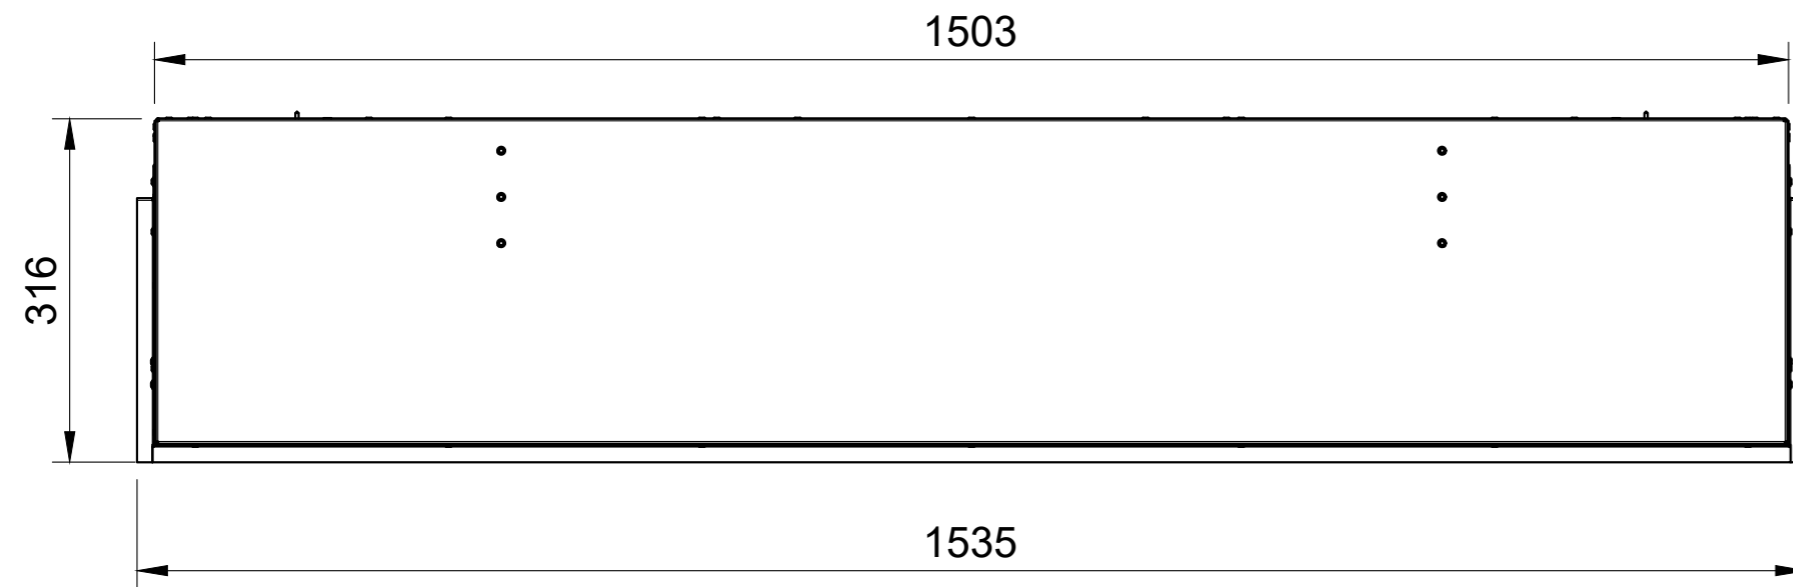

Halo 1500 XT