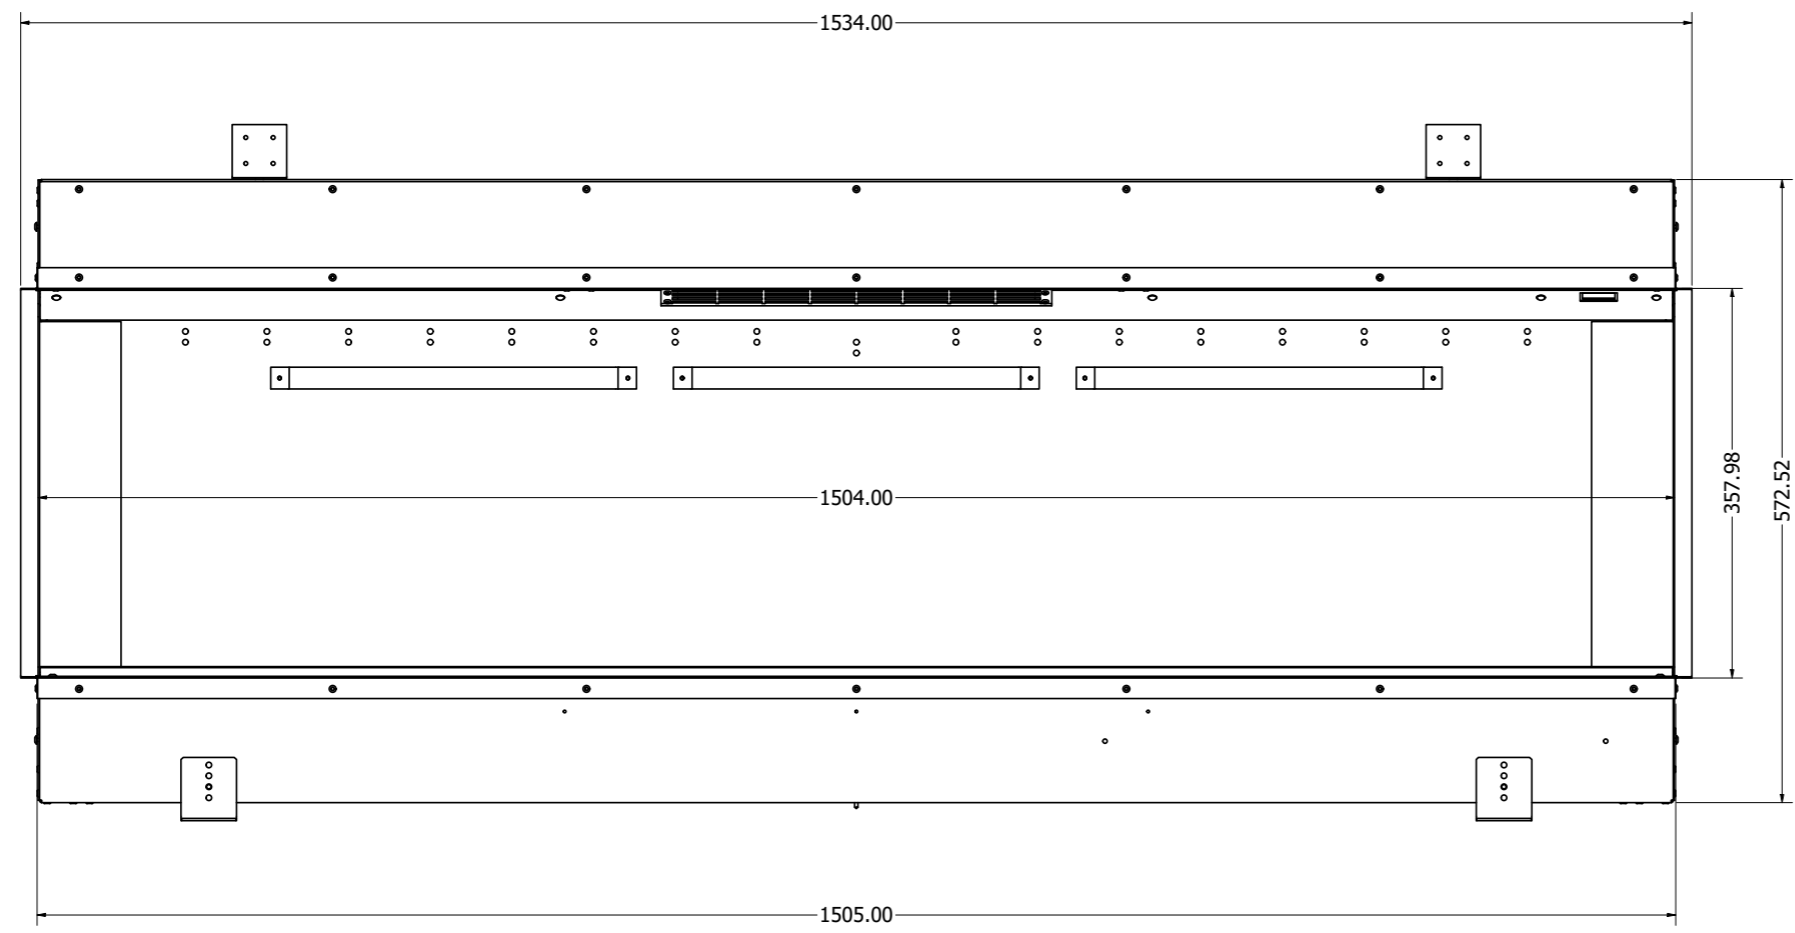

WIDTH - 1914mm

Halo 1030/E1030

KIRUNA WITH TILE WING

WIDTH - 1418mm
HEIGHT - 570mm

Halo 1030 DS

Halo 800/E800T

TYRELL WITH TILE WING

WIDTH - 1188mm

Halo 1250/E1250

MOTALA WITH TILE WING

WIDTH - 1668mm

Halo 650

Halo 750

Halo 1500 SL

Halo 1250 SL

Halo 1000 SL