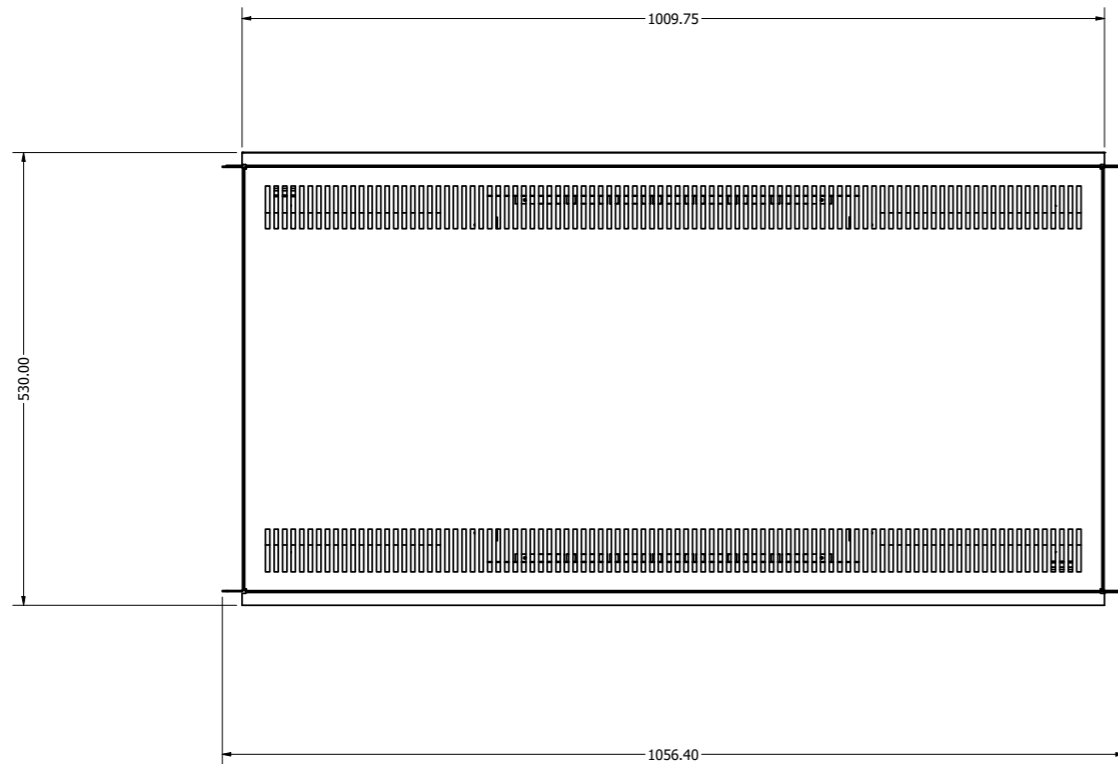

WIDTH - 1914mm

Halo 1030/E1030

KIRUNA WITH TILE WING

WIDTH - 1418mm
HEIGHT - 570mm

Halo 1030 DS

Halo 800/E800T

TYRELL WITH TILE WING

WIDTH - 1188mm

Halo 1250/E1250

MOTALA WITH TILE WING

WIDTH - 1668mm

Halo 650

Halo 750

Halo 1500 SL

Halo 1250 SL

Halo 1000 SL