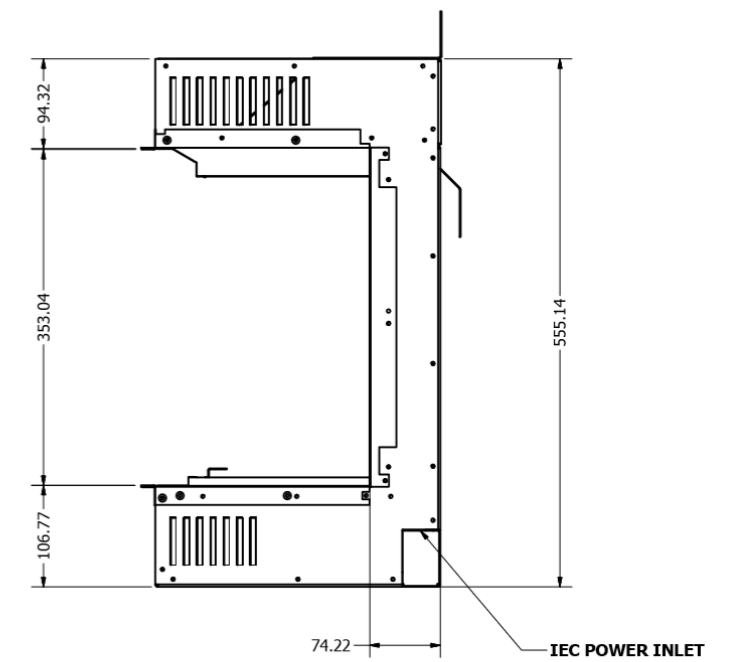

Halo 1800 XT

Halo 1500 XT

Halo 1250 XT

Halo 2400

Halo 1800/E1800

MAINS LEAD INCOMER (IEC)

Halo 1500/E1500

LINNEA WITH TILE WING

WIDTH - 1914mm

Halo 1030/E1030

KIRUNA WITH TILE WING

WIDTH - 1418mm
HEIGHT - 570mm

Halo 1030 DS

Halo 800/E800T

TYRELL WITH TILE WING

WIDTH - 1188mm