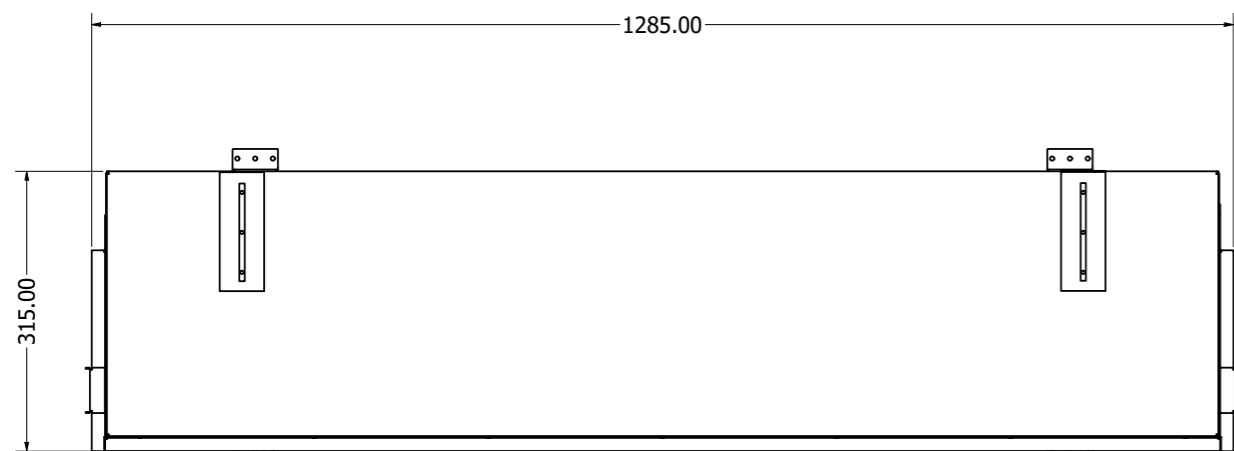

e-lectra 1250/Volante 1250