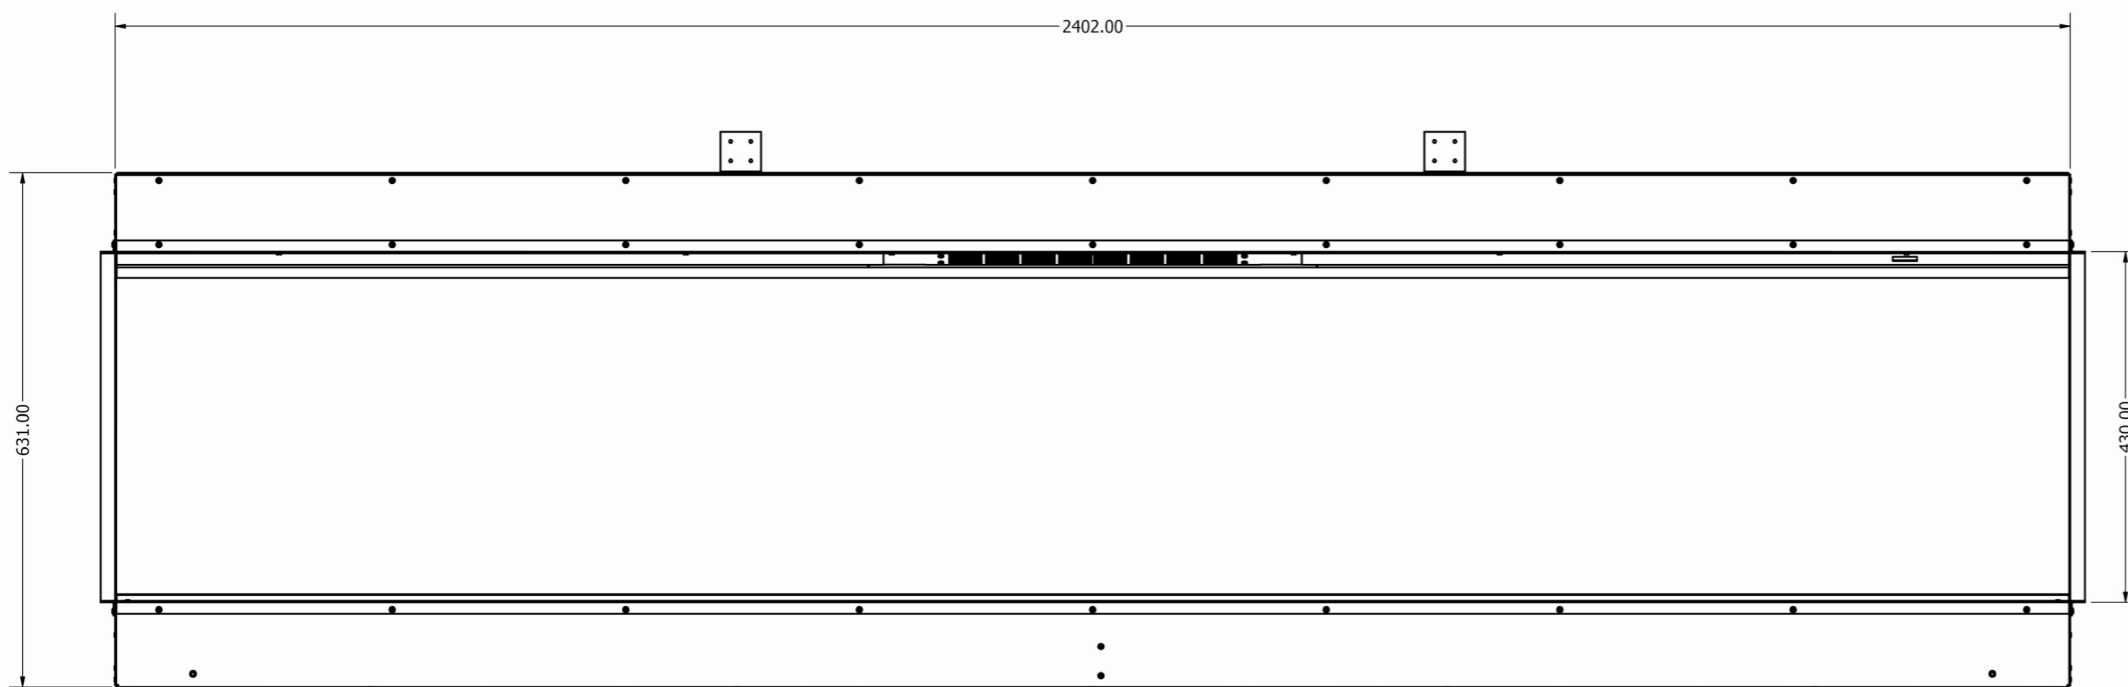

Halo 1800 XT

Halo 1500 XT

Halo 1250 XT

Halo 2400

Halo 1800/E1800

MAINS LEAD INCOMER (IEC)

Halo 1500/E1500

LINNEA WITH TILE WING

WIDTH - 1914mm

Halo 1030/E1030

KIRUNA WITH TILE WING

WIDTH - 1418mm
HEIGHT - 570mm

Halo 1030 DS

Halo 800/E800T

TYRELL WITH TILE WING

WIDTH - 1188mm