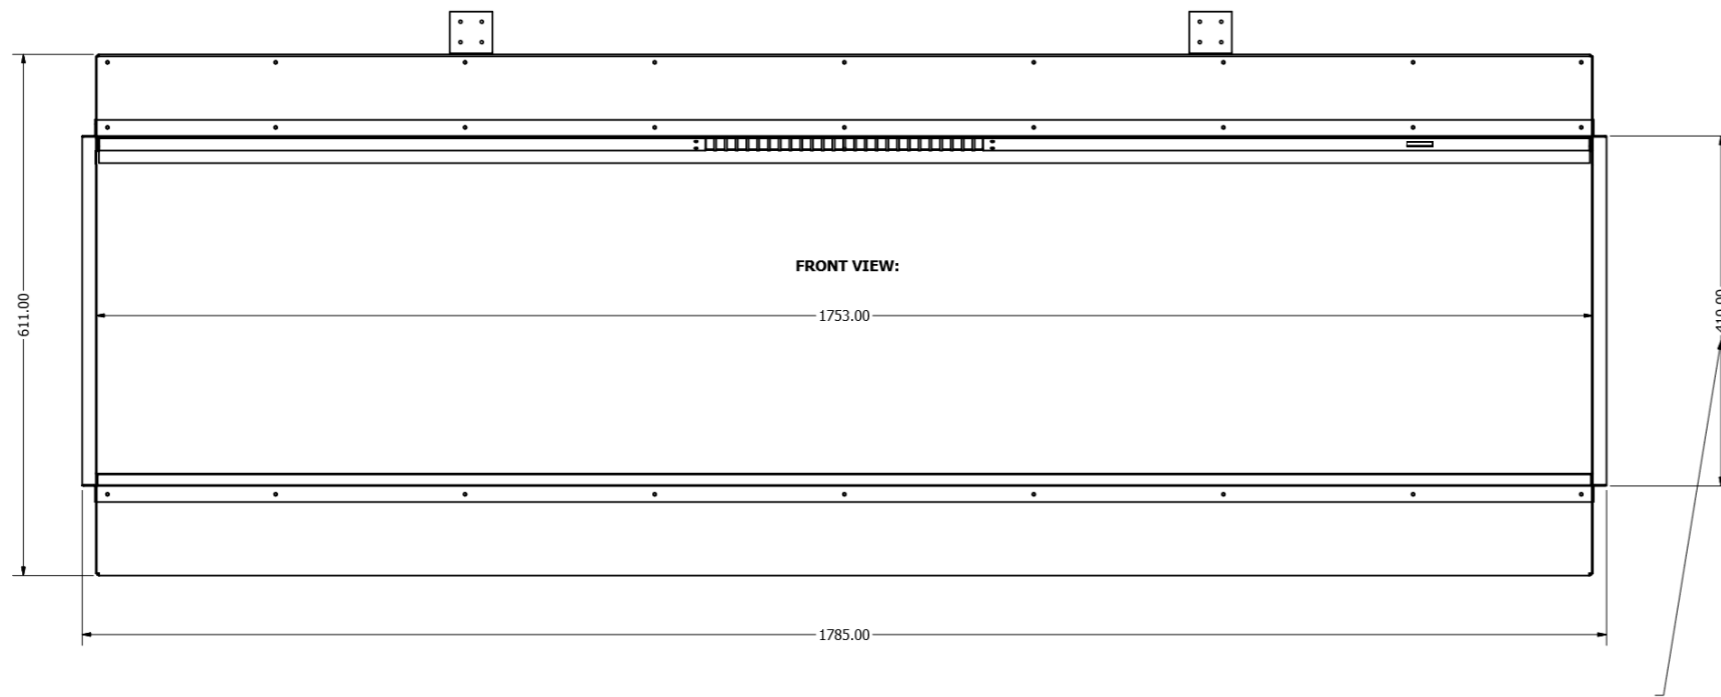

Halo 1800 XT

Halo 1500 XT

Halo 1250 XT

Halo 2400

Halo 1800/E1800

MAINS LEAD INCOMER (IEC)

Halo 1500/E1500

LINNEA WITH TILE WING

WIDTH - 1914mm

Halo 1030/E1030

KIRUNA WITH TILE WING

WIDTH - 1418mm
HEIGHT - 570mm

Halo 1030 DS

Halo 800/E800T

TYRELL WITH TILE WING

WIDTH - 1188mm

Halo 1250/E1250

MOTALA WITH TILE WING

WIDTH - 1668mm

Halo 650

Halo 750

Halo 1500 SL

Halo 1250 SL

Halo 1000 SL