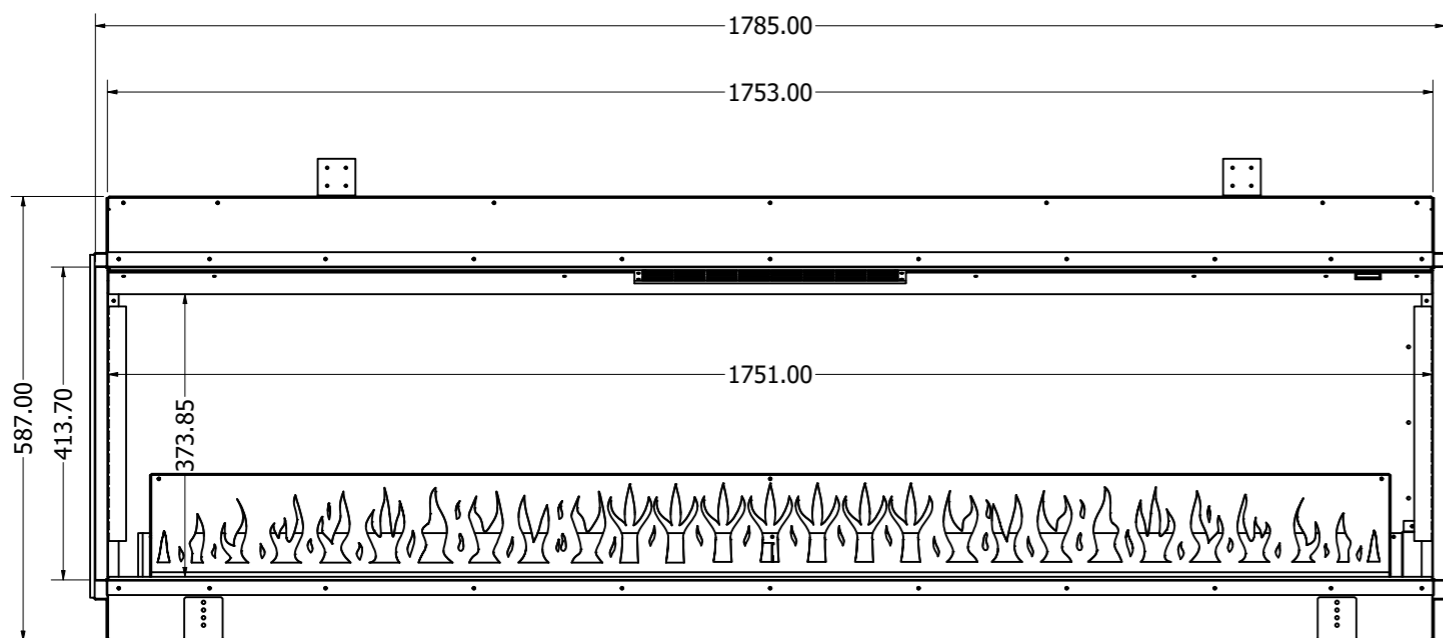

e-lectra 1800/Volante 1800