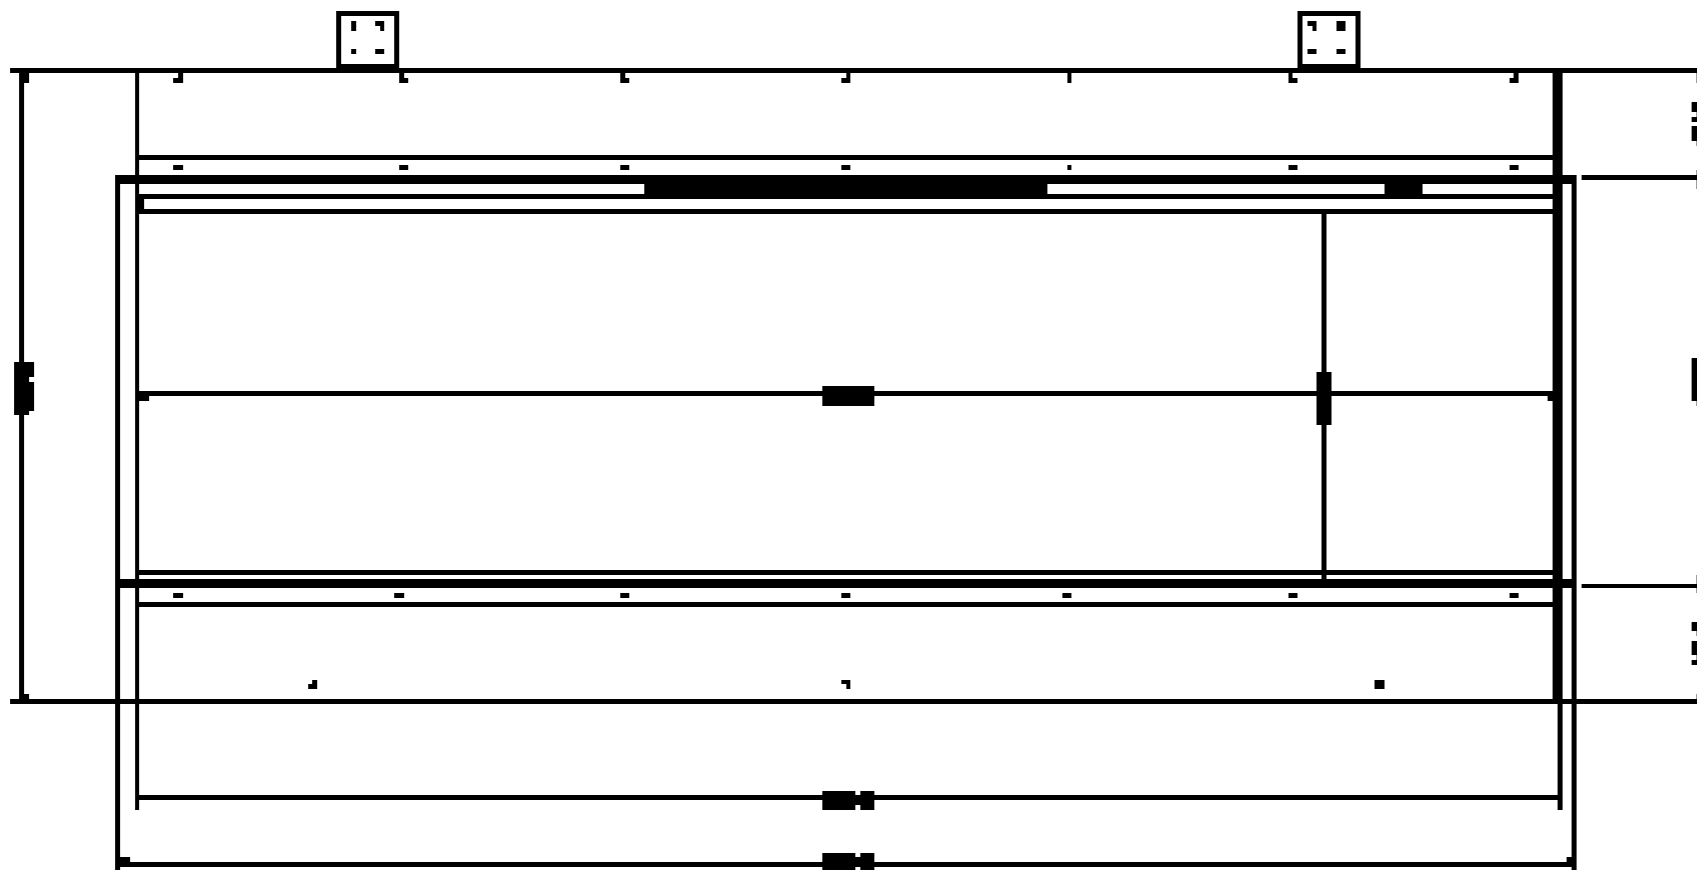

Halo 1250/E1250

MOTALA WITH TILE WING

WIDTH - 1668mm