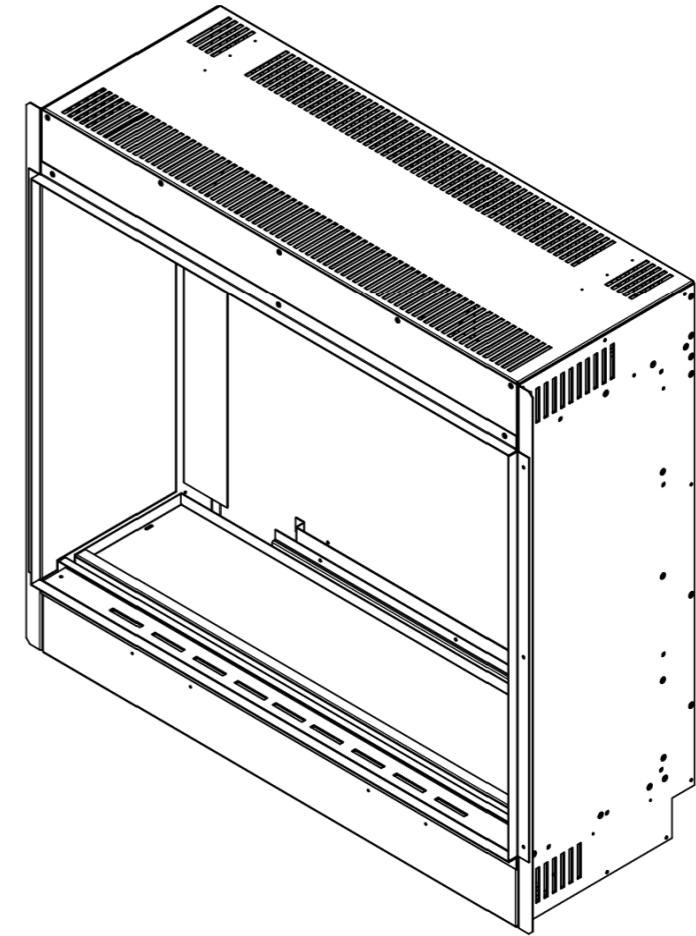

Karlstad/E2400

Avesta/E1800

Kiruna/E1030/Valter

KIRUNA WITH TILE WING

WIDTH - 1418mm
HEIGHT - 570mm

Lindstrom/E1030DS

Motala/E1250

MOTALA WITH TILE WING

WIDTH - 1668mm

Newton 10/E1000

Newton 9/E900

Newton 7/E700

Newton 6/E600

Thoren/E630

E1560

E810