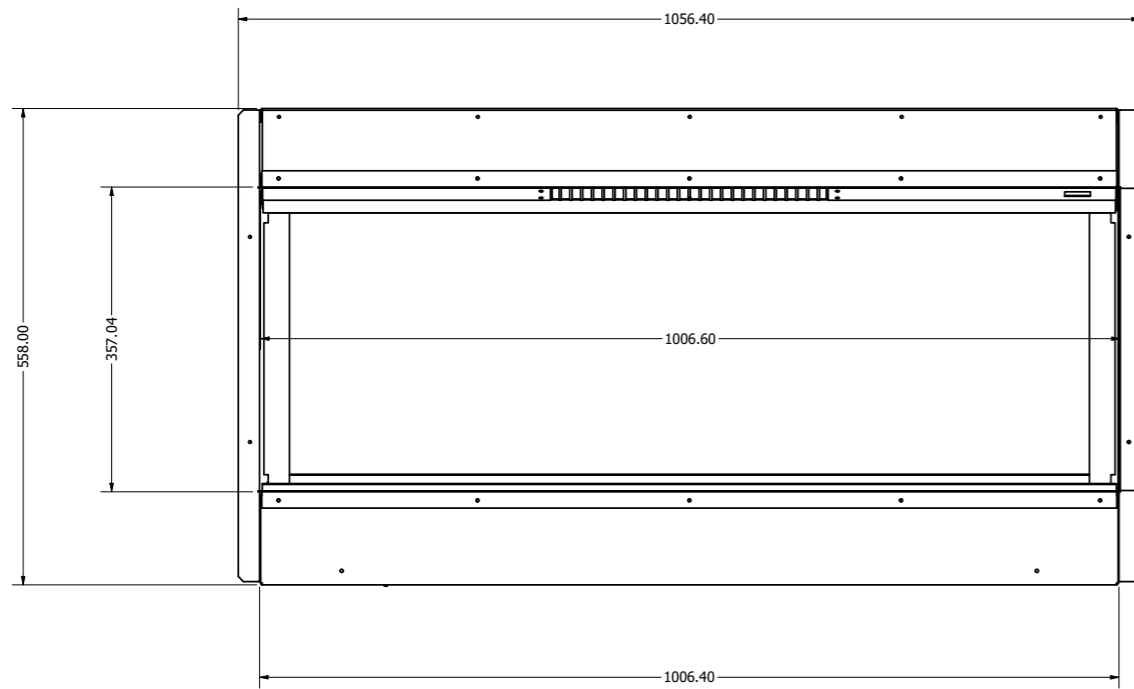

Karlstad/E2400

Avesta/E1800

Kiruna/E1030/Valter

KIRUNA WITH TILE WING

WIDTH - 1418mm
HEIGHT - 570mm

Lindstrom/E1030DS

Motala/E1250

MOTALA WITH TILE WING

WIDTH - 1668mm

Newton 10/E1000

Newton 9/E900

Newton 7/E700

Newton 6/E600

Thoren/E630

E1560

E810

Stora DS

E500