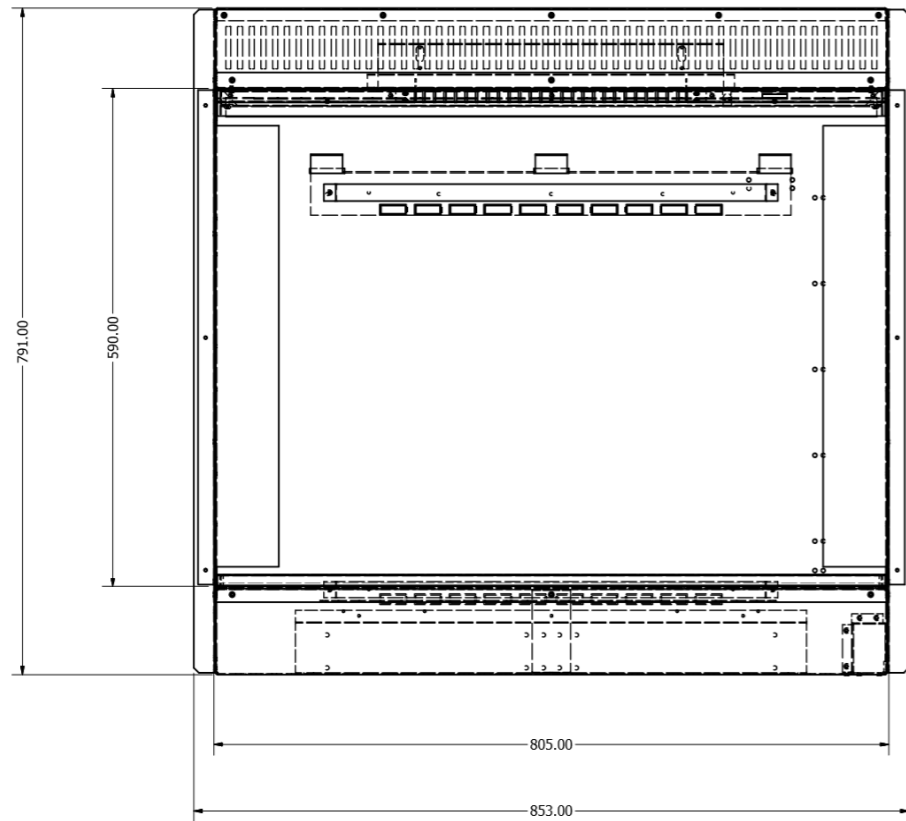

Karlstad/E2400

Avesta/E1800

Kiruna/E1030/Valter

KIRUNA WITH TILE WING

WIDTH - 1418mm
HEIGHT - 570mm

Lindstrom/E1030DS

Motala/E1250

MOTALA WITH TILE WING

WIDTH - 1668mm

Newton 10/E1000

Newton 9/E900

Newton 7/E700

Newton 6/E600

Thoren/E630

E1560

E810