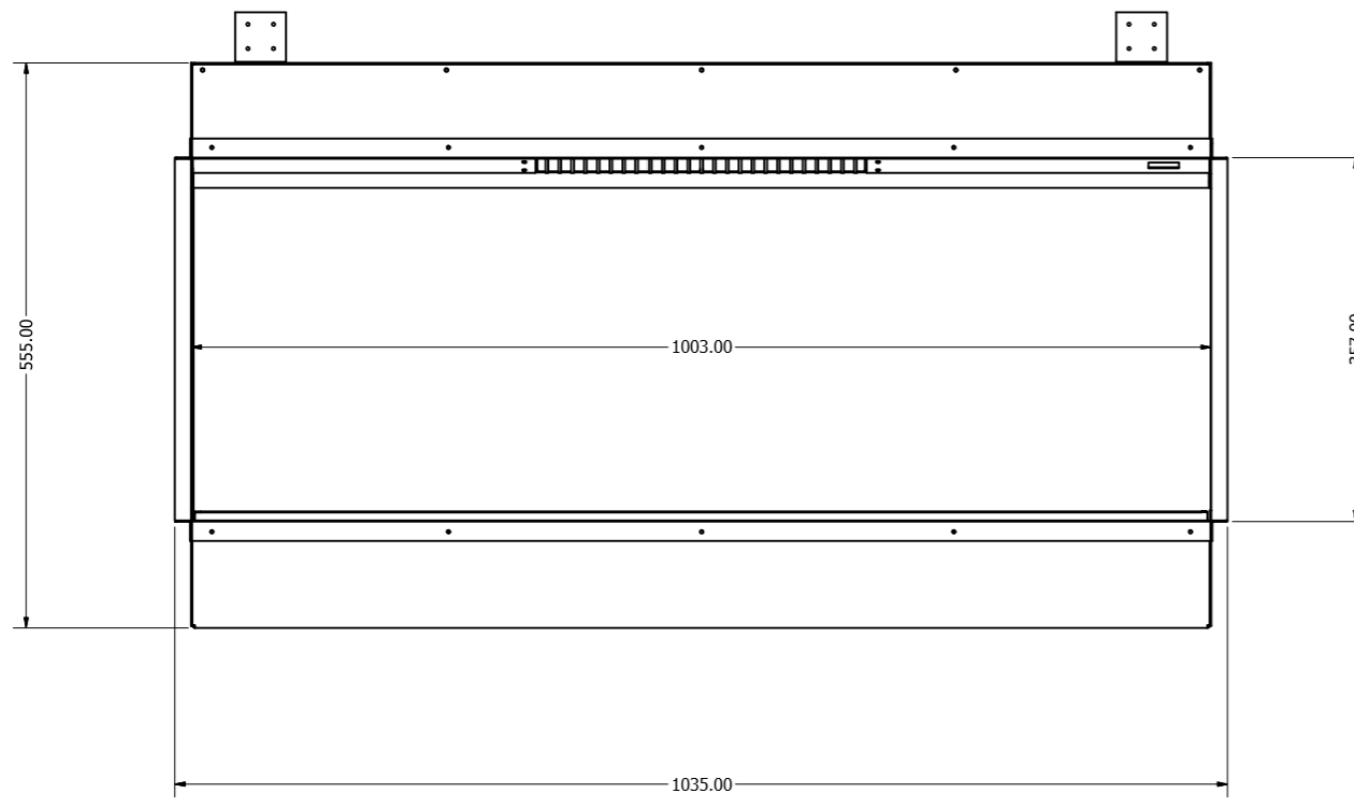

Karlstad/E2400

Avesta/E1800

Kiruna/E1030/Valter

KIRUNA WITH TILE WING

WIDTH - 1418mm
HEIGHT - 570mm

Lindstrom/E1030DS

Motala/E1250

MOTALA WITH TILE WING

WIDTH - 1668mm

Newton 10/E1000

Newton 9/E900

Newton 7/E700

Newton 6/E600

Thoren/E630

E1560

E810

Stora DS

E500