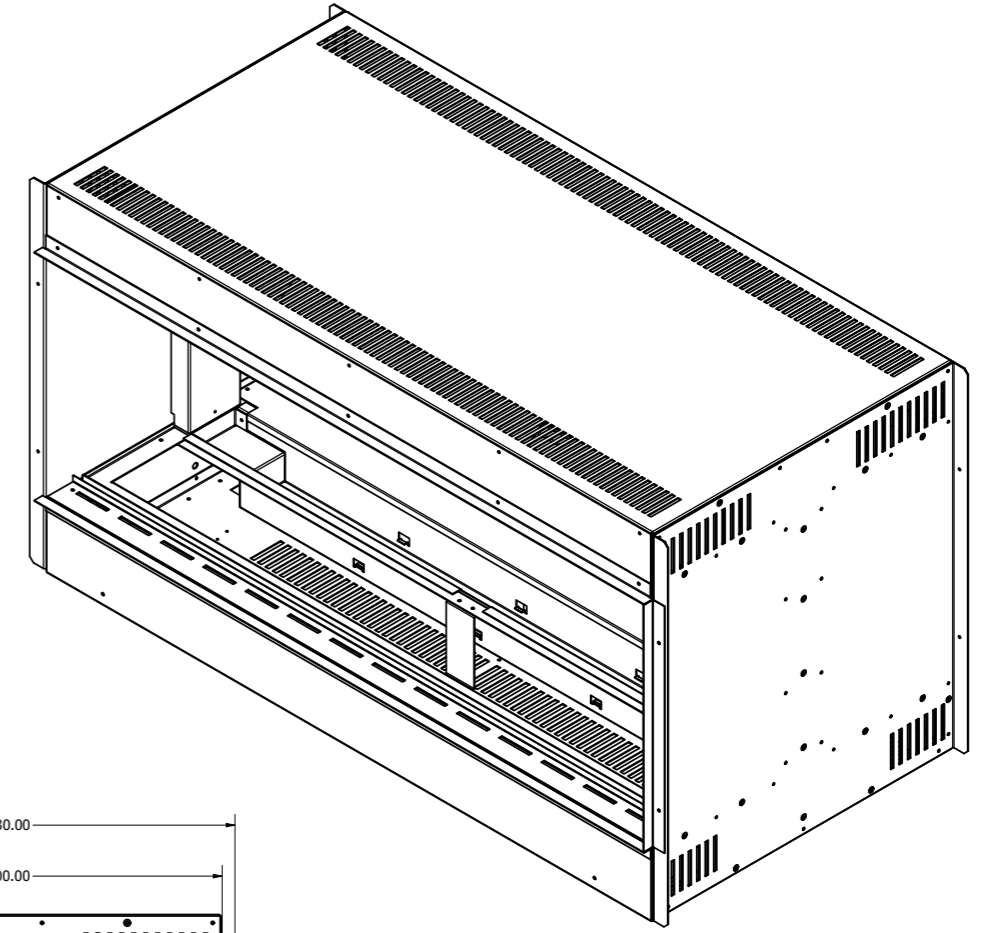

Karlstad/E2400

Avesta/E1800

Kiruna/E1030/Valter

KIRUNA WITH TILE WING

WIDTH - 1418mm
HEIGHT - 570mm

Lindstrom/E1030DS

Motala/E1250

MOTALA WITH TILE WING

WIDTH - 1668mm

Newton 10/E1000

Newton 9/E900

Newton 7/E700

Newton 6/E600

Thoren/E630

E1560

E810