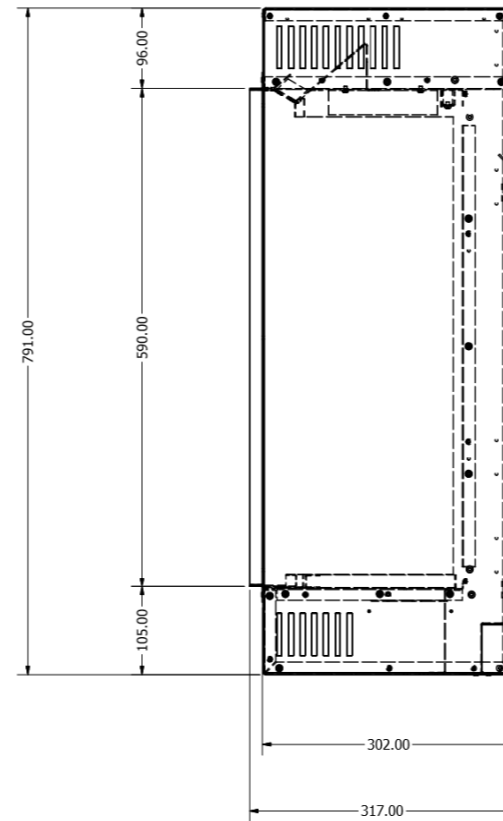

Karlstad/E2400

Avesta/E1800

Kiruna/E1030/Valter

KIRUNA WITH TILE WING

WIDTH - 1418mm
HEIGHT - 570mm

Lindstrom/E1030DS

Motala/E1250

MOTALA WITH TILE WING

WIDTH - 1668mm

Newton 10/E1000

Newton 9/E900

Newton 7/E700

Newton 6/E600

Thoren/E630

E1560

E810