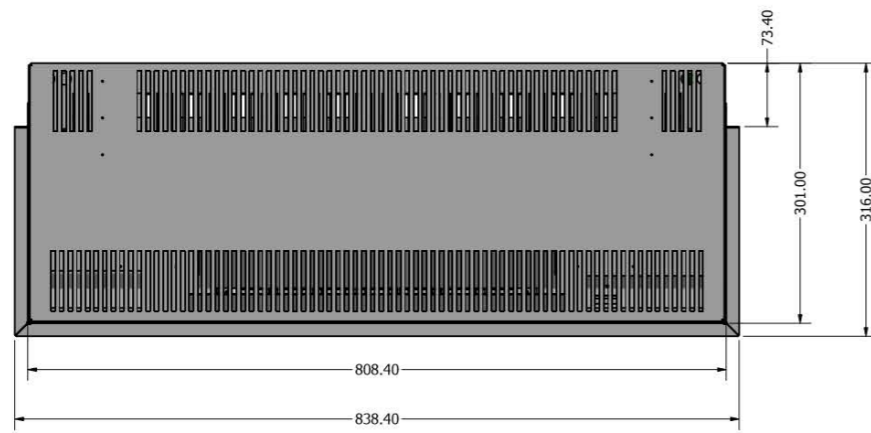

Karlstad/E2400

Avesta/E1800

Kiruna/E1030/Valter

KIRUNA WITH TILE WING

WIDTH - 1418mm
HEIGHT - 570mm

Lindstrom/E1030DS

Motala/E1250

MOTALA WITH TILE WING

WIDTH - 1668mm

Newton 10/E1000

Newton 9/E900

Newton 7/E700

Newton 6/E600

Thoren/E630

E1560

E810