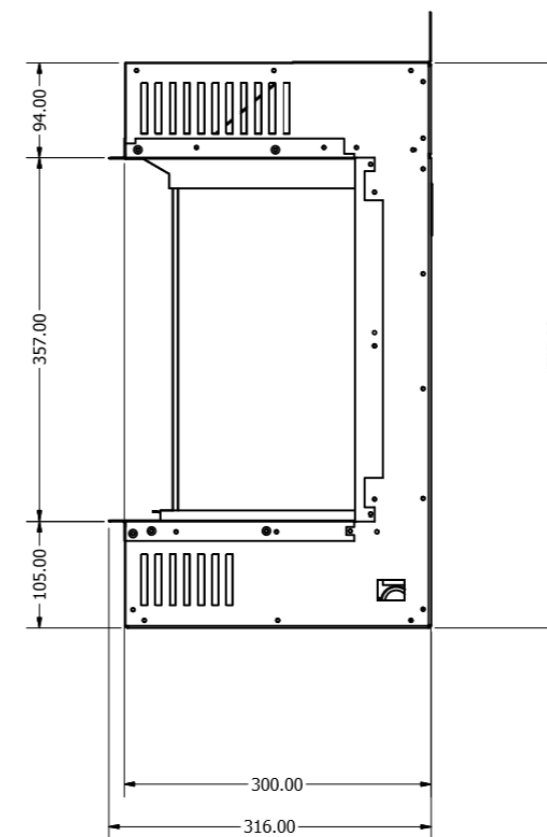

Karlstad/E2400

Avesta/E1800

Kiruna/E1030/Valter

KIRUNA WITH TILE WING

WIDTH - 1418mm
HEIGHT - 570mm

Lindstrom/E1030DS

Motala/E1250

MOTALA WITH TILE WING

WIDTH - 1668mm

Newton 10/E1000

Newton 9/E900

Newton 7/E700

Newton 6/E600

Thoren/E630

E1560

E810