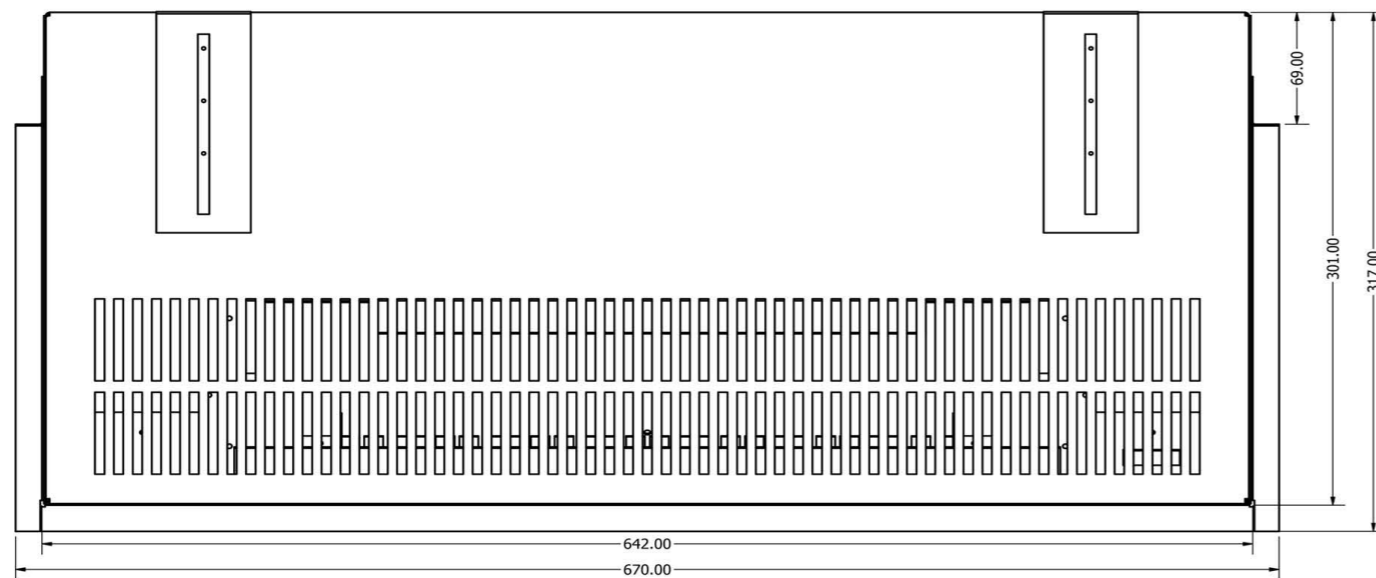

Karlstad/E2400

Avesta/E1800

Kiruna/E1030/Valter

KIRUNA WITH TILE WING

WIDTH - 1418mm
HEIGHT - 570mm

Lindstrom/E1030DS

Motala/E1250

MOTALA WITH TILE WING

WIDTH - 1668mm

Newton 10/E1000

Newton 9/E900

Newton 7/E700

Newton 6/E600

Thoren/E630

E1560

E810