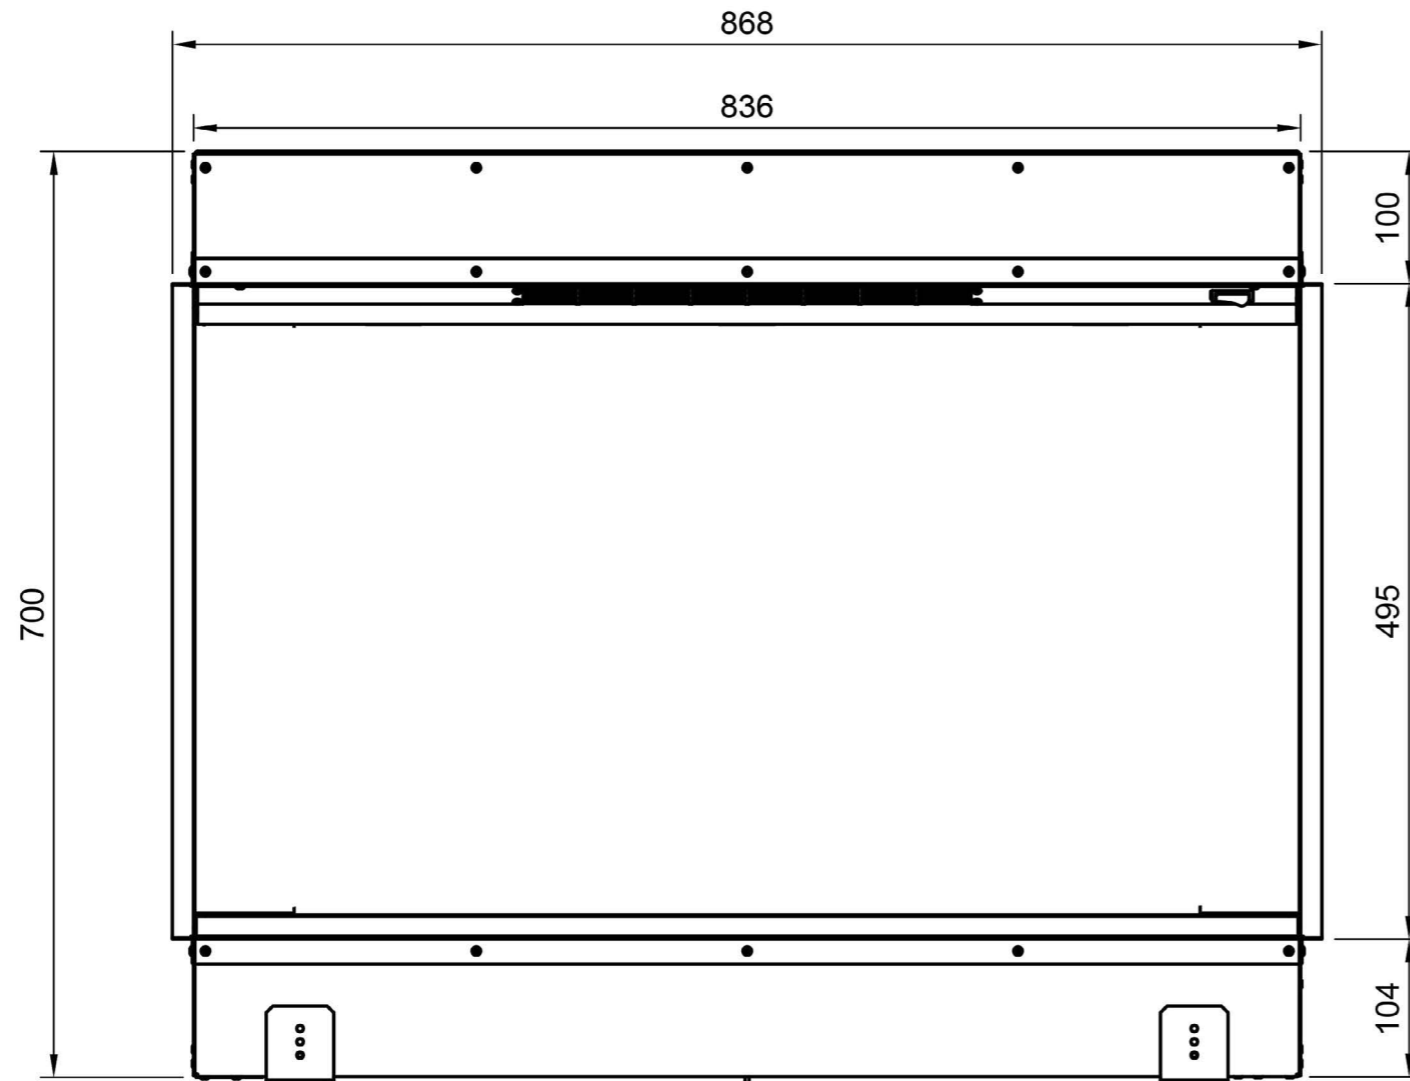

Karlstad/E2400

Avesta/E1800

Kiruna/E1030/Valter

KIRUNA WITH TILE WING

WIDTH - 1418mm
HEIGHT - 570mm

Lindstrom/E1030DS

Motala/E1250

MOTALA WITH TILE WING

WIDTH - 1668mm

Newton 10/E1000

Newton 9/E900

Newton 7/E700

Newton 6/E600

Thoren/E630

E1560

E810

Stora DS

E500