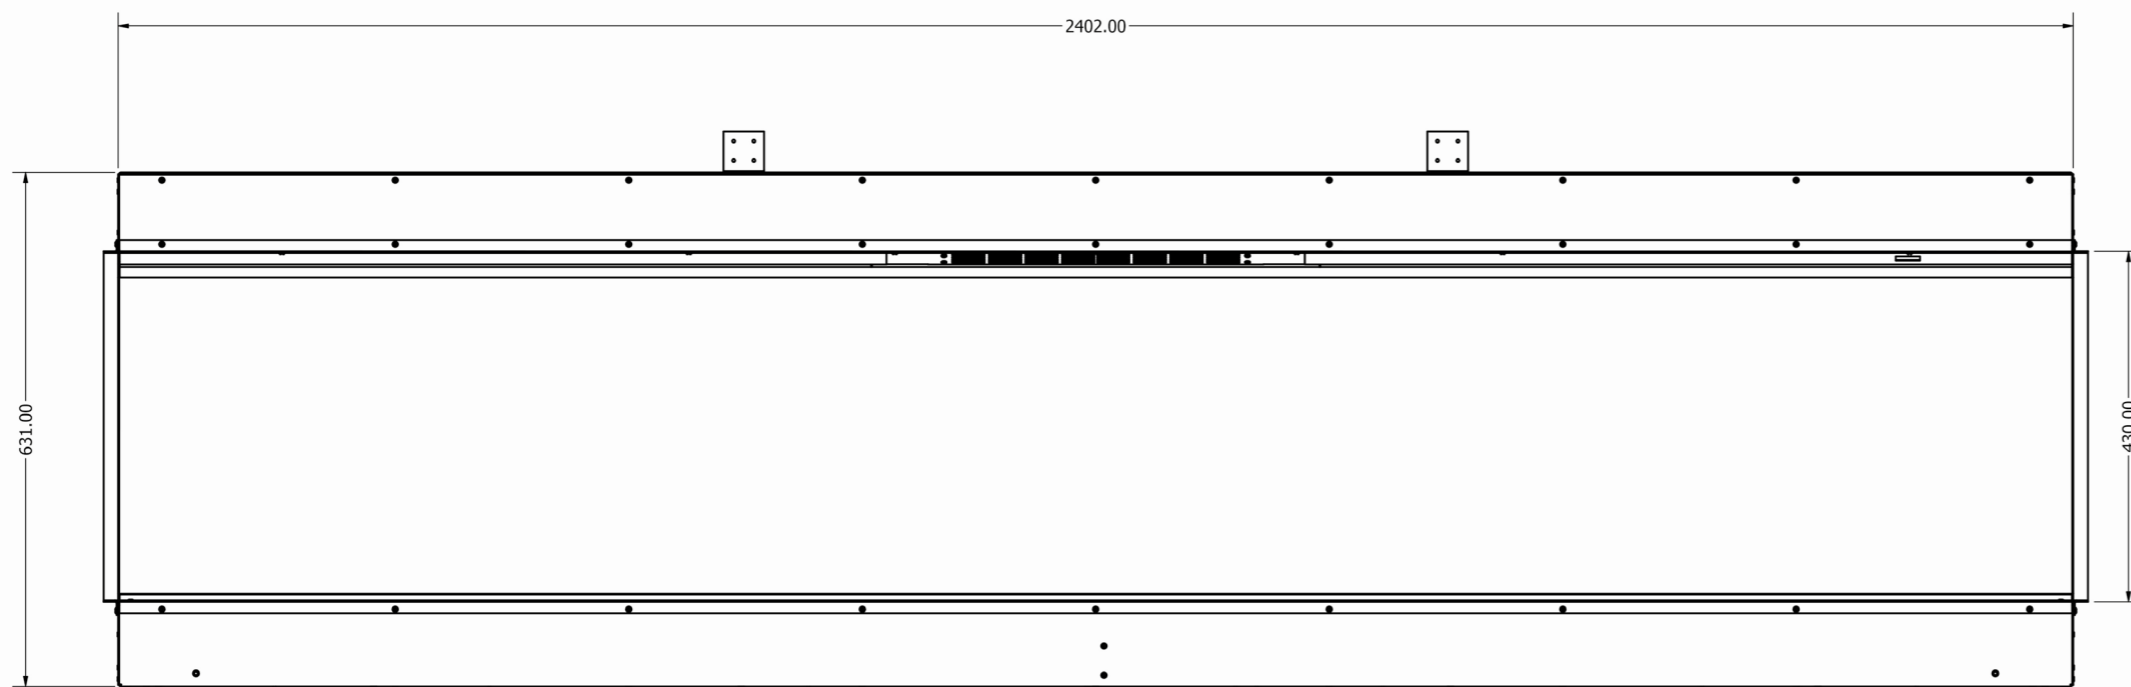

Karlstad/E2400

Avesta/E1800

Kiruna/E1030/Valter

KIRUNA WITH TILE WING

WIDTH - 1418mm
HEIGHT - 570mm

Lindstrom/E1030DS

Motala/E1250

MOTALA WITH TILE WING

WIDTH - 1668mm

Newton 10/E1000

Newton 9/E900

Newton 7/E700

Newton 6/E600

Thoren/E630

E1560

E810

Stora DS

E500