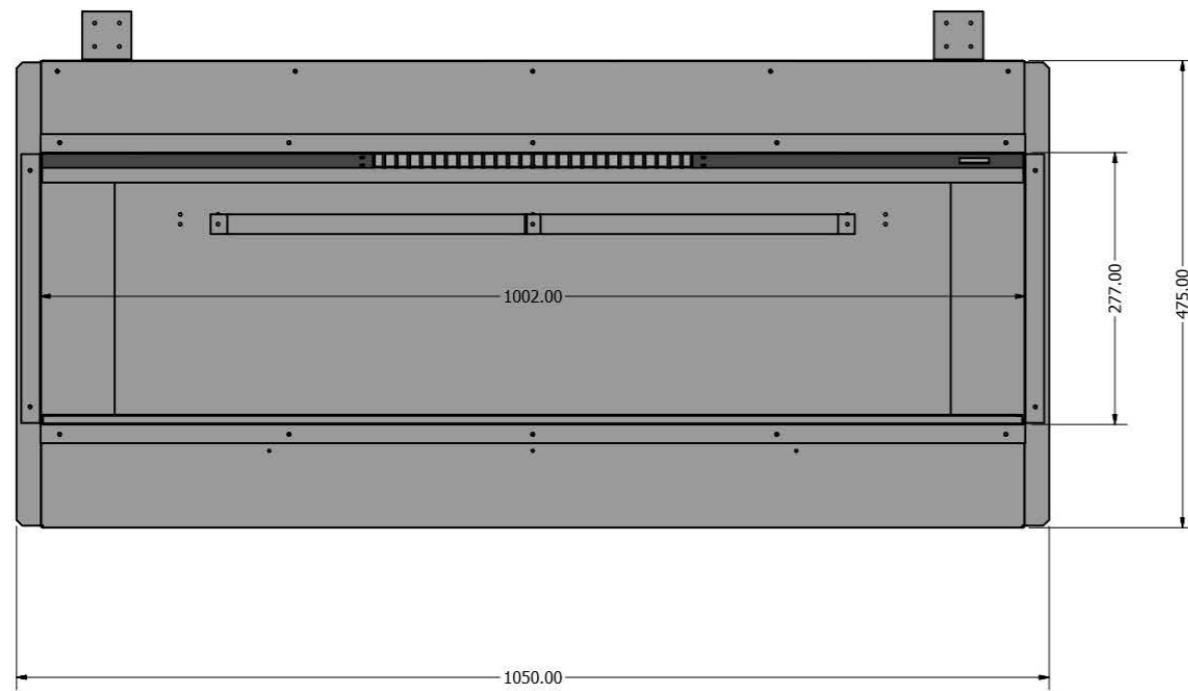

Karlstad/E2400

Avesta/E1800

Kiruna/E1030/Valter

KIRUNA WITH TILE WING

WIDTH - 1418mm
HEIGHT - 570mm

Lindstrom/E1030DS

Motala/E1250

MOTALA WITH TILE WING

WIDTH - 1668mm

Newton 10/E1000

Newton 9/E900

Newton 7/E700

Newton 6/E600

Thoren/E630

E1560

E810