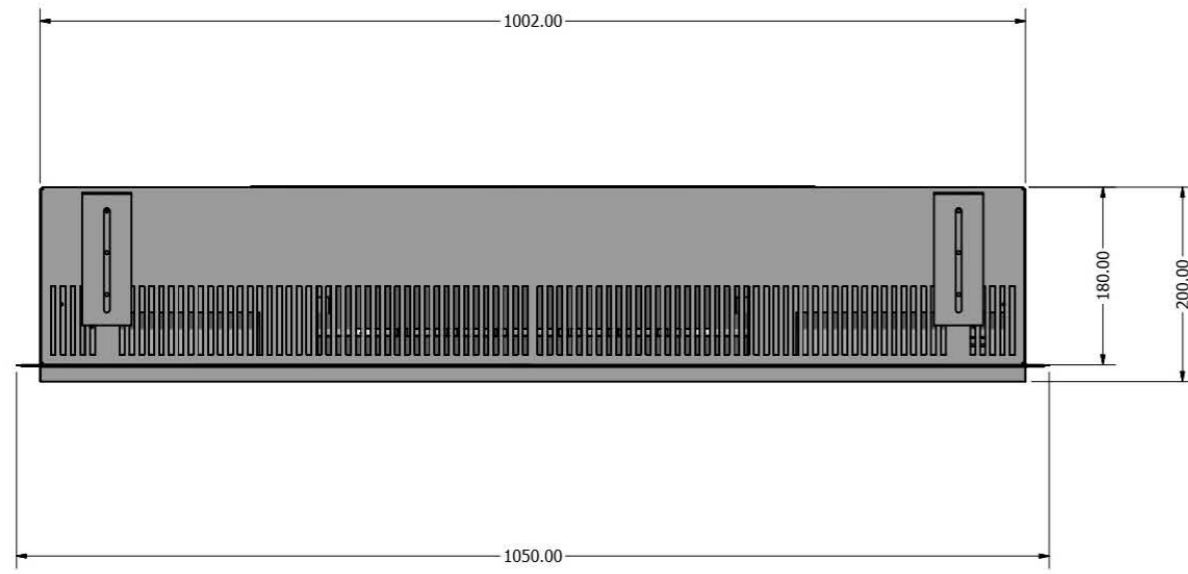

Karlstad/E2400

Avesta/E1800

Kiruna/E1030/Valter

KIRUNA WITH TILE WING

WIDTH - 1418mm
HEIGHT - 570mm

Lindstrom/E1030DS

Motala/E1250

MOTALA WITH TILE WING

WIDTH - 1668mm

Newton 10/E1000

Newton 9/E900

Newton 7/E700

Newton 6/E600

Thoren/E630

E1560

E810