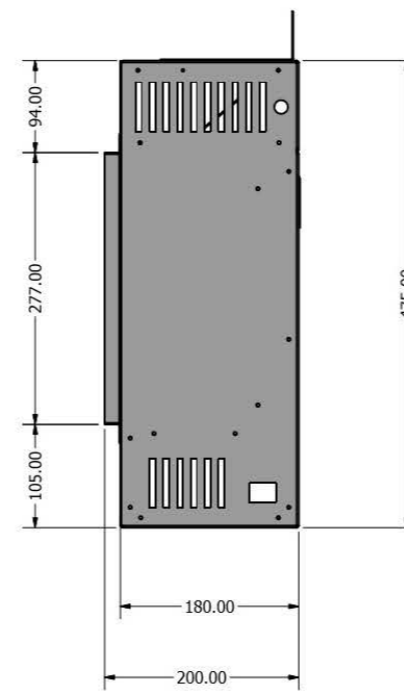

Karlstad/E2400

Avesta/E1800

Kiruna/E1030/Valter

KIRUNA WITH TILE WING

WIDTH - 1418mm
HEIGHT - 570mm

Lindstrom/E1030DS

Motala/E1250

MOTALA WITH TILE WING

WIDTH - 1668mm

Newton 10/E1000

Newton 9/E900

Newton 7/E700

Newton 6/E600

Thoren/E630

E1560

E810