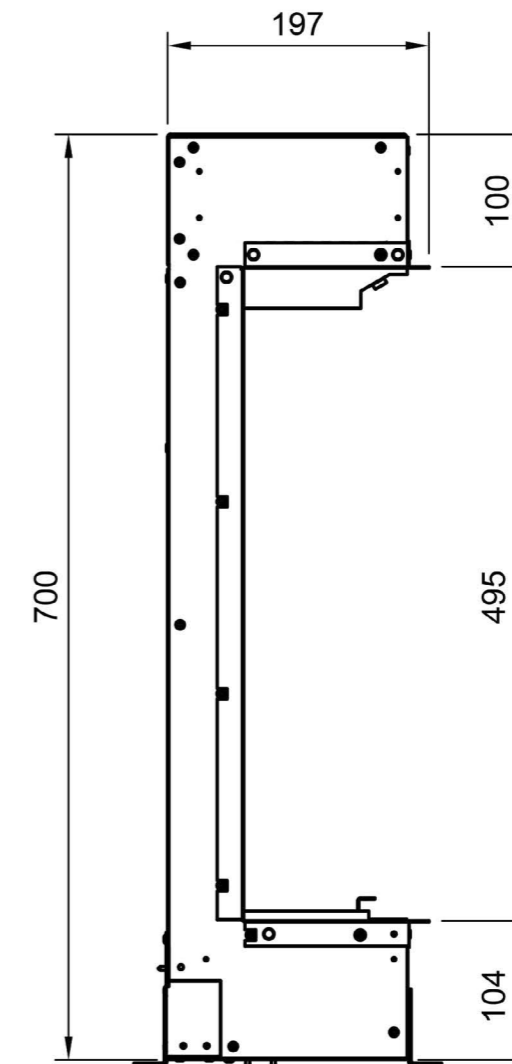

Karlstad/E2400

Avesta/E1800

Kiruna/E1030/Valter

KIRUNA WITH TILE WING

WIDTH - 1418mm
HEIGHT - 570mm

Lindstrom/E1030DS

Motala/E1250

MOTALA WITH TILE WING

WIDTH - 1668mm

Newton 10/E1000

Newton 9/E900

Newton 7/E700

Newton 6/E600

Thoren/E630

E1560

E810