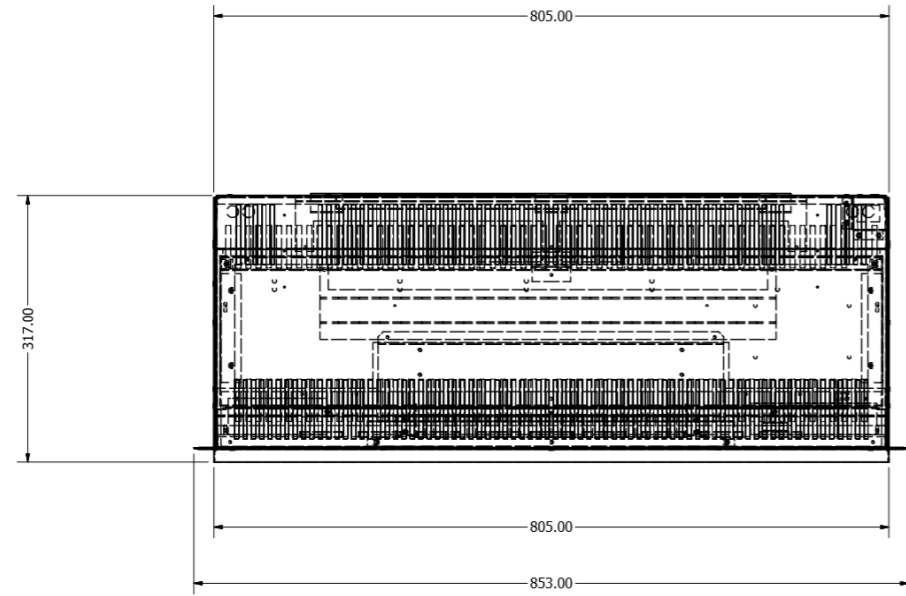

Karlstad/E2400

Avesta/E1800

Kiruna/E1030/Valter

KIRUNA WITH TILE WING

WIDTH - 1418mm
HEIGHT - 570mm

Lindstrom/E1030DS

Motala/E1250

MOTALA WITH TILE WING

WIDTH - 1668mm

Newton 10/E1000

Newton 9/E900

Newton 7/E700

Newton 6/E600

Thoren/E630

E1560

E810