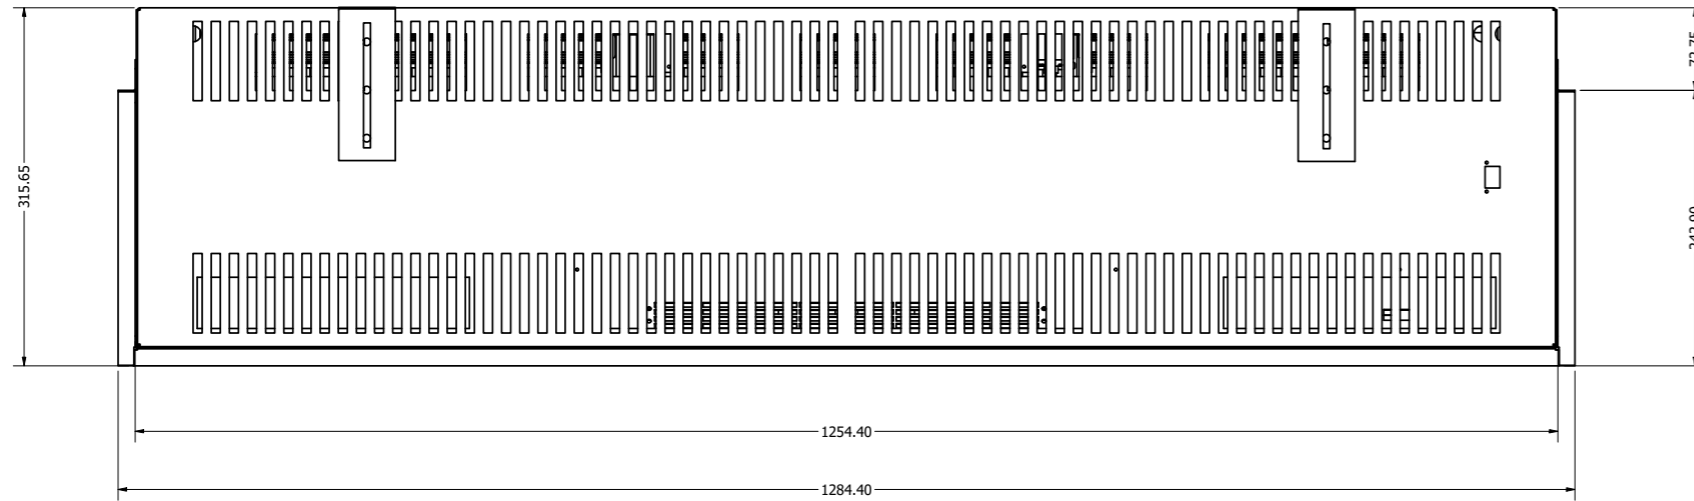

Karlstad/E2400

Avesta/E1800

Kiruna/E1030/Valter

KIRUNA WITH TILE WING

WIDTH - 1418mm
HEIGHT - 570mm

Lindstrom/E1030DS

Motala/E1250

MOTALA WITH TILE WING

WIDTH - 1668mm

Newton 10/E1000

Newton 9/E900

Newton 7/E700

Newton 6/E600

Thoren/E630

E1560

E810