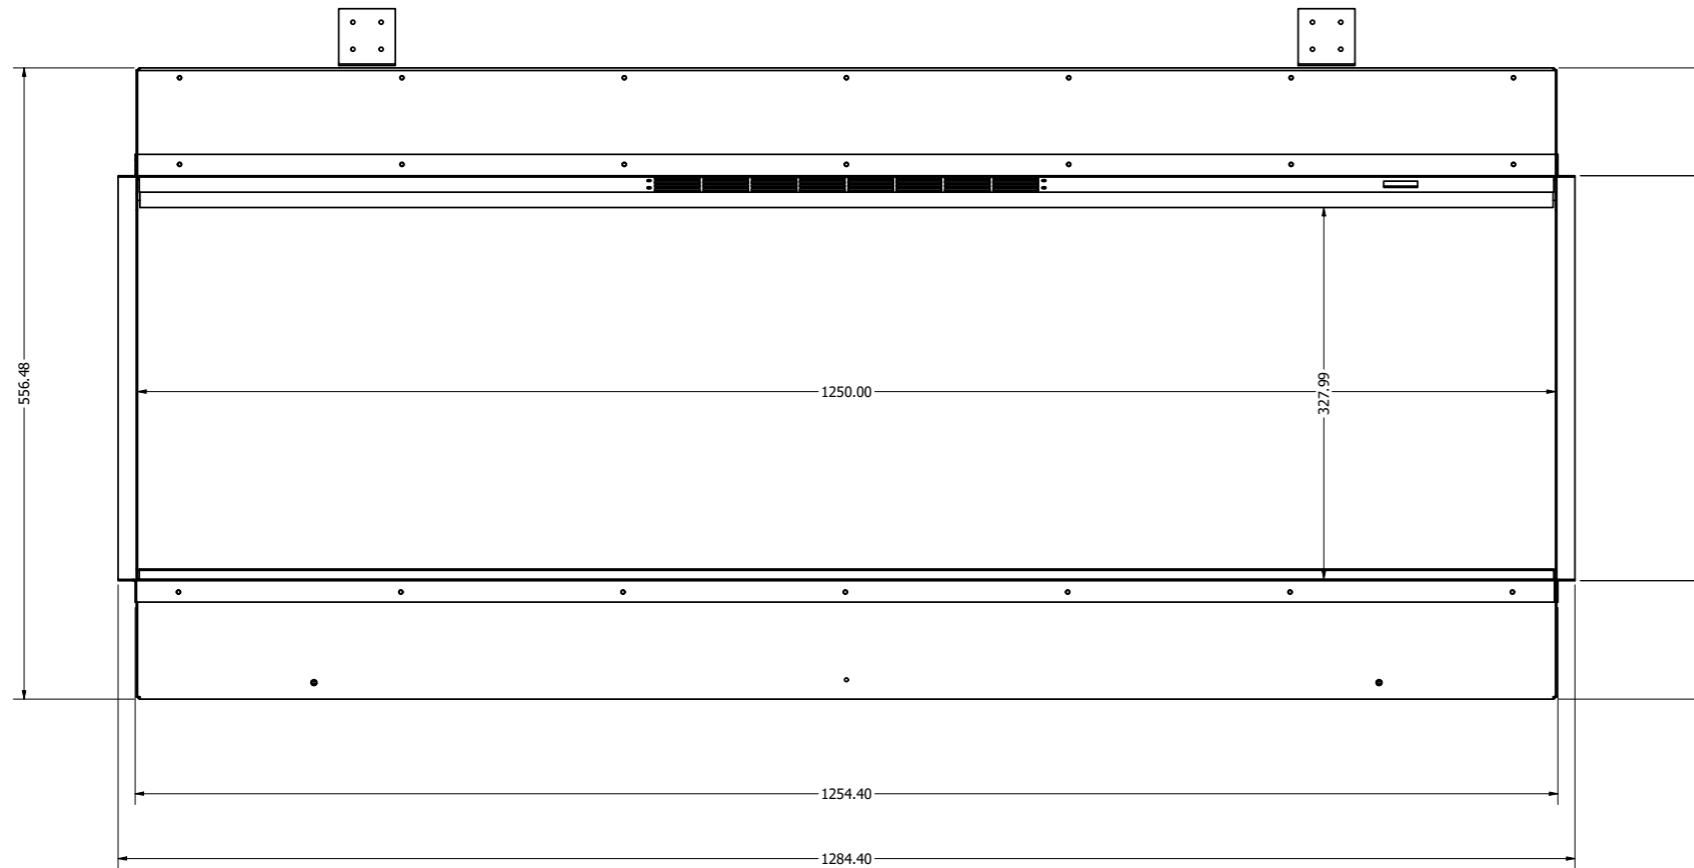

Karlstad/E2400

Avesta/E1800

Kiruna/E1030/Valter

KIRUNA WITH TILE WING

WIDTH - 1418mm
HEIGHT - 570mm

Lindstrom/E1030DS

Motala/E1250

MOTALA WITH TILE WING

WIDTH - 1668mm

Newton 10/E1000

Newton 9/E900

Newton 7/E700

Newton 6/E600

Thoren/E630

E1560

E810

Stora DS

E500