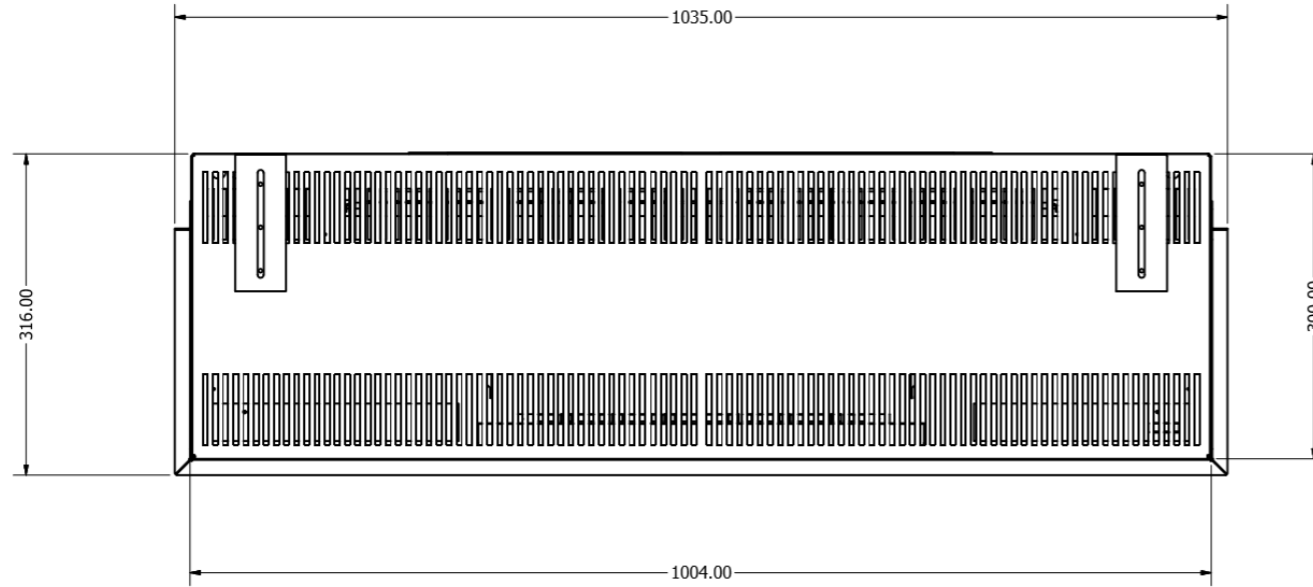

Karlstad/E2400

Avesta/E1800

Kiruna/E1030/Valter

KIRUNA WITH TILE WING

WIDTH - 1418mm
HEIGHT - 570mm

Lindstrom/E1030DS

Motala/E1250

MOTALA WITH TILE WING

WIDTH - 1668mm

Newton 10/E1000

Newton 9/E900

Newton 7/E700

Newton 6/E600

Thoren/E630

E1560

E810

Stora DS

E500