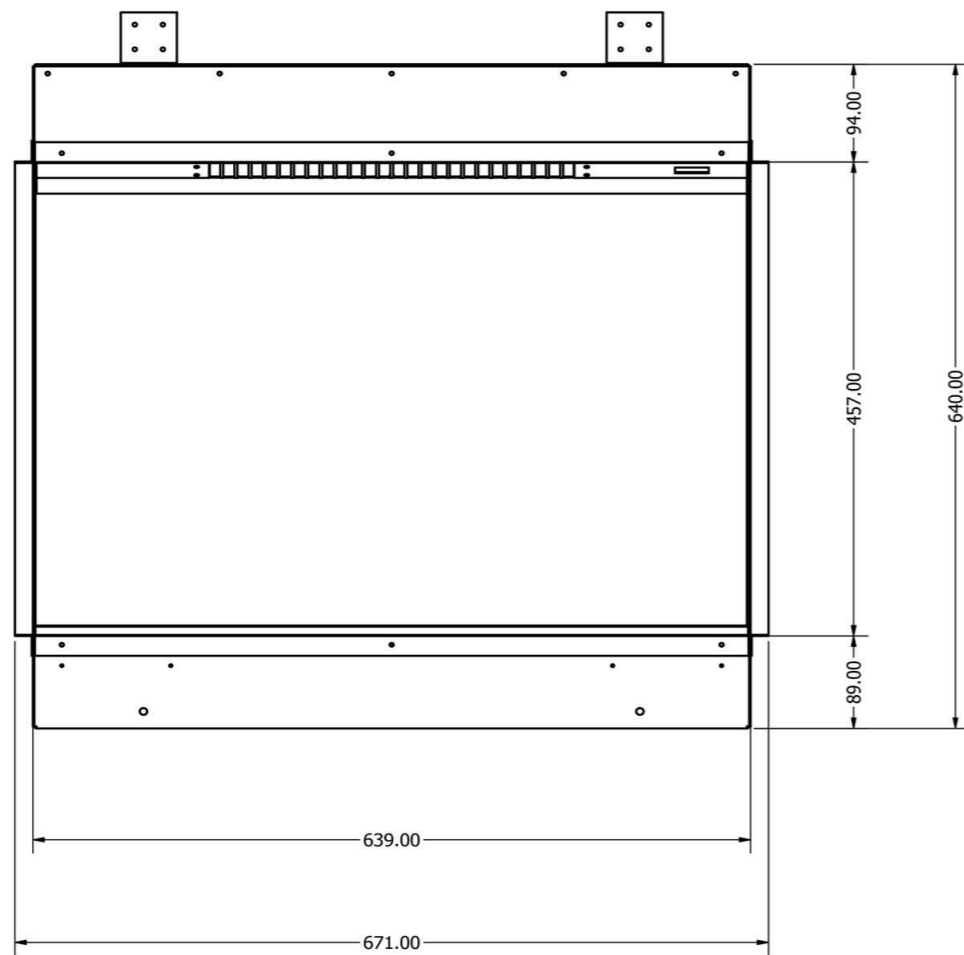

Karlstad/E2400

Avesta/E1800

Kiruna/E1030/Valter

KIRUNA WITH TILE WING

WIDTH - 1418mm
HEIGHT - 570mm

Lindstrom/E1030DS

Motala/E1250

MOTALA WITH TILE WING

WIDTH - 1668mm

Newton 10/E1000

Newton 9/E900

Newton 7/E700

Newton 6/E600

Thoren/E630

E1560

E810