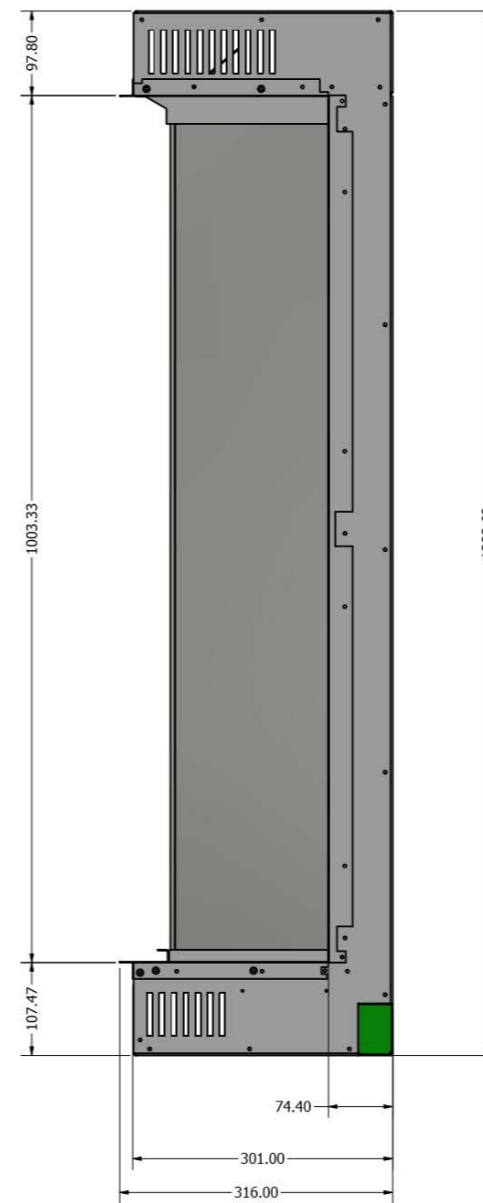

Karlstad/E2400

Avesta/E1800

Kiruna/E1030/Valter

KIRUNA WITH TILE WING

WIDTH - 1418mm
HEIGHT - 570mm

Lindstrom/E1030DS

Motala/E1250

MOTALA WITH TILE WING

WIDTH - 1668mm

Newton 10/E1000

Newton 9/E900

Newton 7/E700

Newton 6/E600

Thoren/E630

E1560

E810