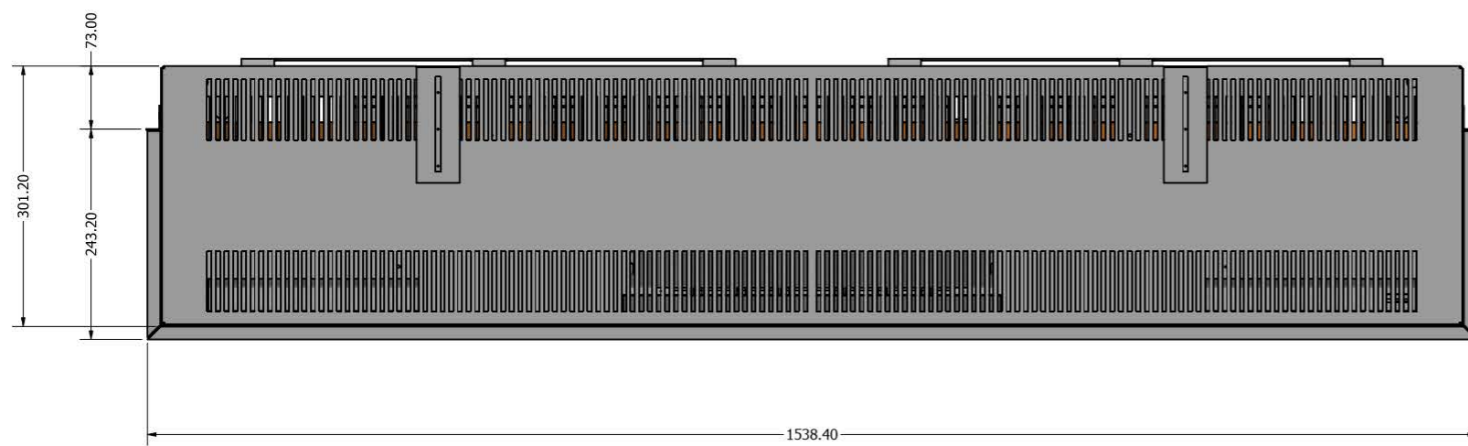

Karlstad/E2400

Avesta/E1800

Kiruna/E1030/Valter

KIRUNA WITH TILE WING

WIDTH - 1418mm
HEIGHT - 570mm

Lindstrom/E1030DS

Motala/E1250

MOTALA WITH TILE WING

WIDTH - 1668mm

Newton 10/E1000

Newton 9/E900

Newton 7/E700

Newton 6/E600

Thoren/E630

E1560

E810