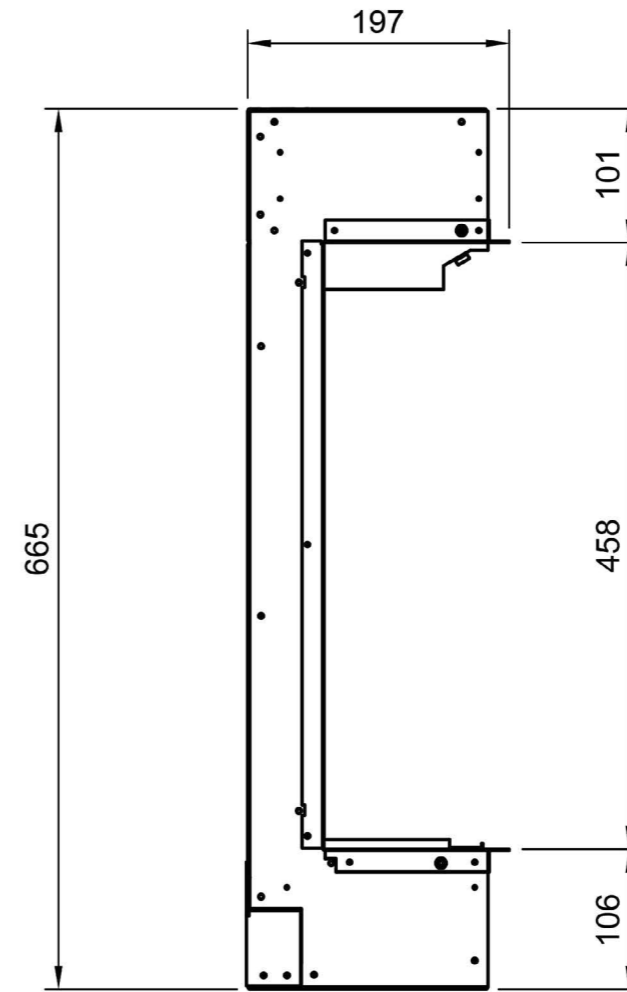

Karlstad/E2400

Avesta/E1800

Kiruna/E1030/Valter

KIRUNA WITH TILE WING

WIDTH - 1418mm
HEIGHT - 570mm

Lindstrom/E1030DS

Motala/E1250

MOTALA WITH TILE WING

WIDTH - 1668mm

Newton 10/E1000

Newton 9/E900

Newton 7/E700

Newton 6/E600

Thoren/E630

E1560

E810