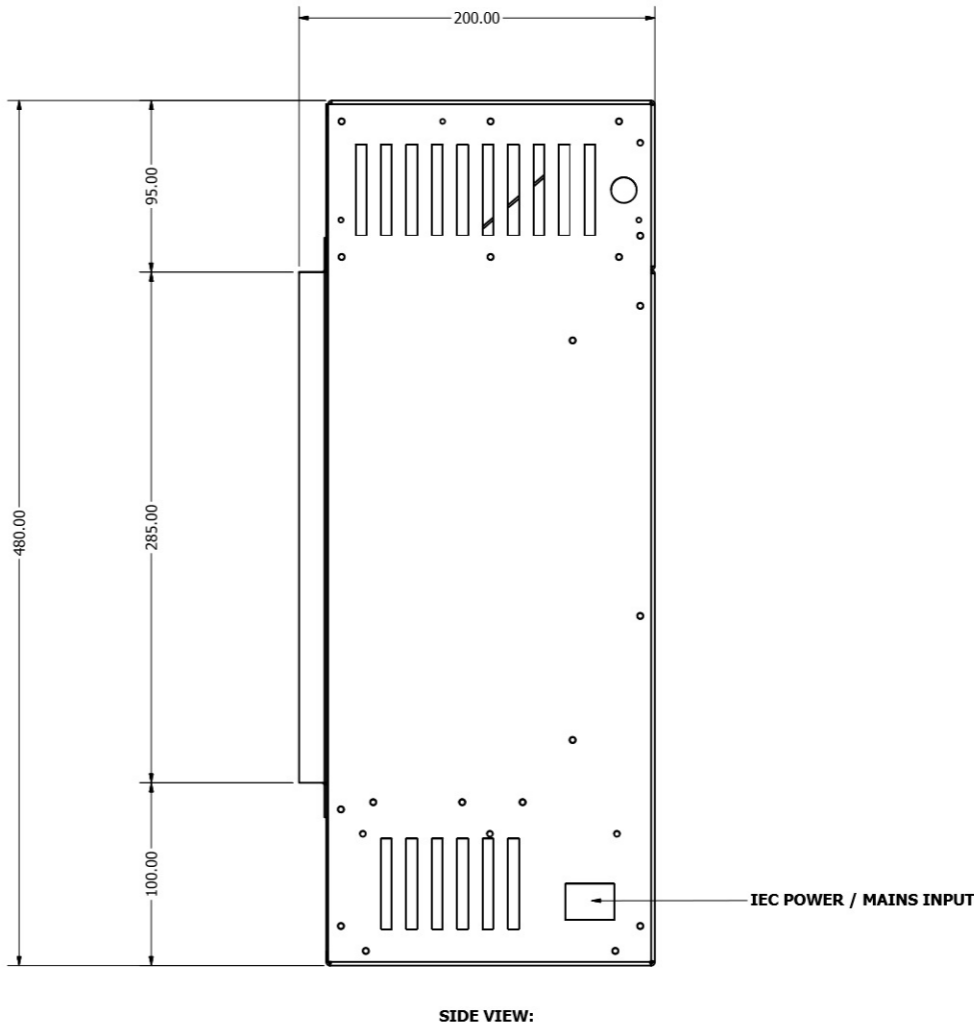

Karlstad/E2400

Avesta/E1800

Kiruna/E1030/Valter

KIRUNA WITH TILE WING

WIDTH - 1418mm
HEIGHT - 570mm

Lindstrom/E1030DS

Motala/E1250

MOTALA WITH TILE WING

WIDTH - 1668mm

Newton 10/E1000

Newton 9/E900

Newton 7/E700

Newton 6/E600

Thoren/E630

E1560

E810