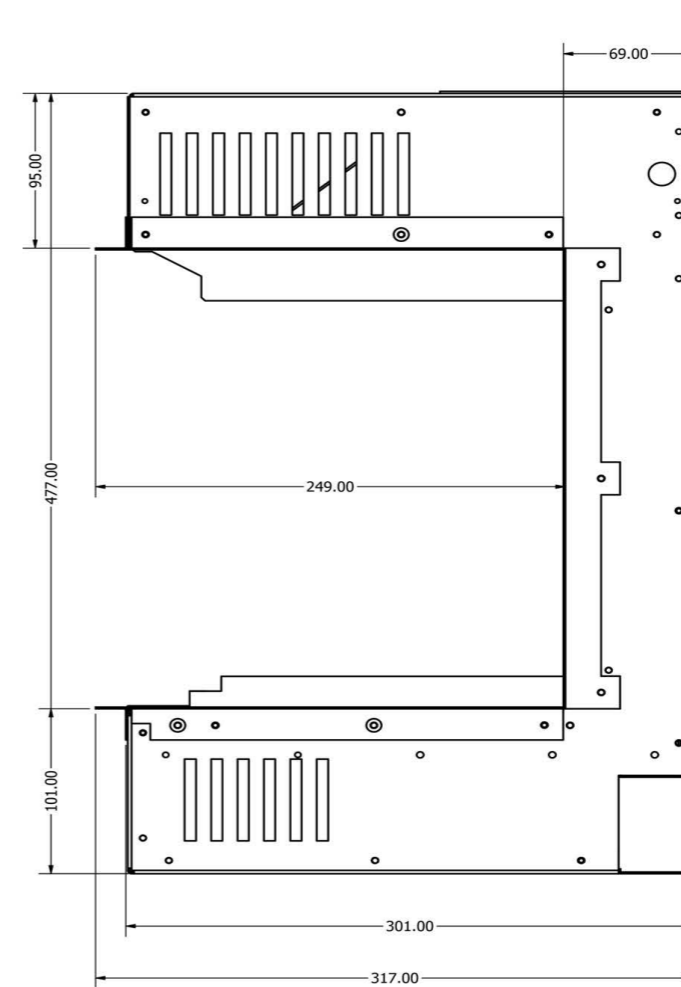

Karlstad/E2400

Avesta/E1800

Kiruna/E1030/Valter

KIRUNA WITH TILE WING

WIDTH - 1418mm
HEIGHT - 570mm

Lindstrom/E1030DS

Motala/E1250

MOTALA WITH TILE WING

WIDTH - 1668mm

Newton 10/E1000

Newton 9/E900

Newton 7/E700

Newton 6/E600

Thoren/E630

E1560

E810