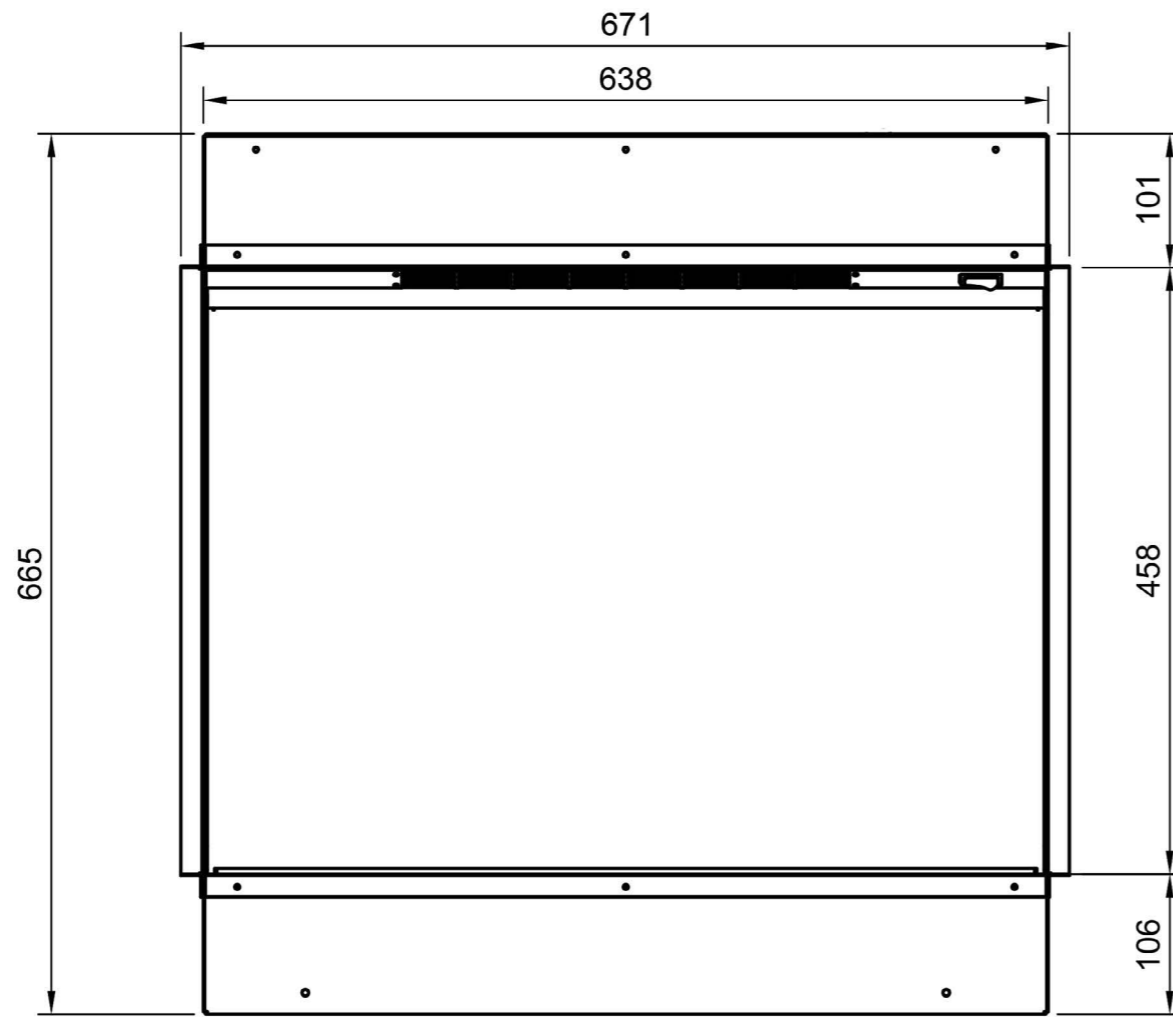

Karlstad/E2400

Avesta/E1800

Kiruna/E1030/Valter

KIRUNA WITH TILE WING

WIDTH - 1418mm
HEIGHT - 570mm

Lindstrom/E1030DS

Motala/E1250

MOTALA WITH TILE WING

WIDTH - 1668mm

Newton 10/E1000

Newton 9/E900

Newton 7/E700

Newton 6/E600

Thoren/E630

E1560

E810