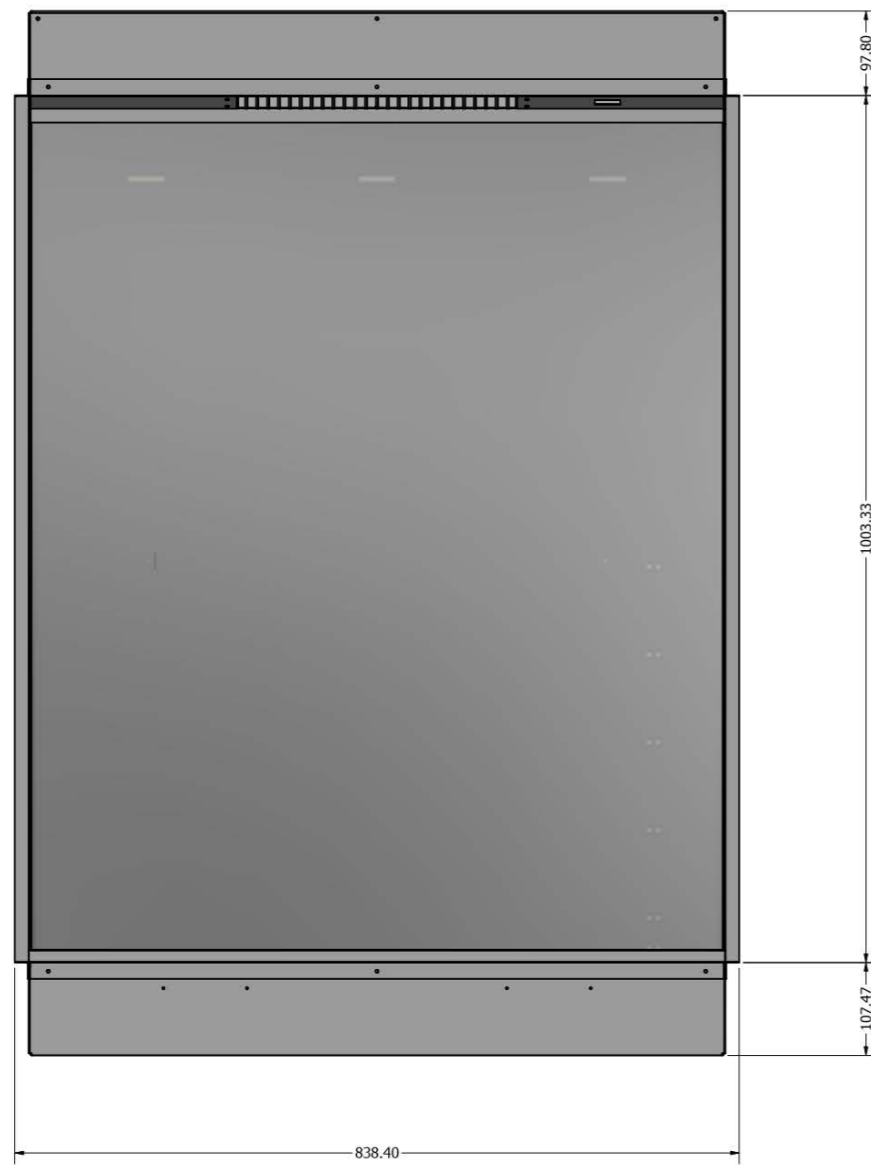

Karlstad/E2400

Avesta/E1800

Kiruna/E1030/Valter

KIRUNA WITH TILE WING

WIDTH - 1418mm
HEIGHT - 570mm

Lindstrom/E1030DS

Motala/E1250

MOTALA WITH TILE WING

WIDTH - 1668mm

Newton 10/E1000

Newton 9/E900

Newton 7/E700

Newton 6/E600

Thoren/E630

E1560

E810