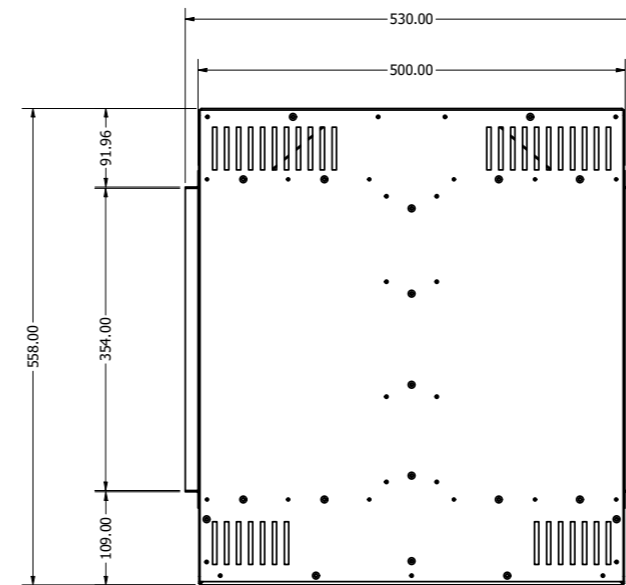

Karlstad/E2400

Avesta/E1800

Kiruna/E1030/Valter

KIRUNA WITH TILE WING

WIDTH - 1418mm
HEIGHT - 570mm

Lindstrom/E1030DS

Motala/E1250

MOTALA WITH TILE WING

WIDTH - 1668mm

Newton 10/E1000

Newton 9/E900

Newton 7/E700

Newton 6/E600

Thoren/E630

E1560

E810

Stora DS

E500