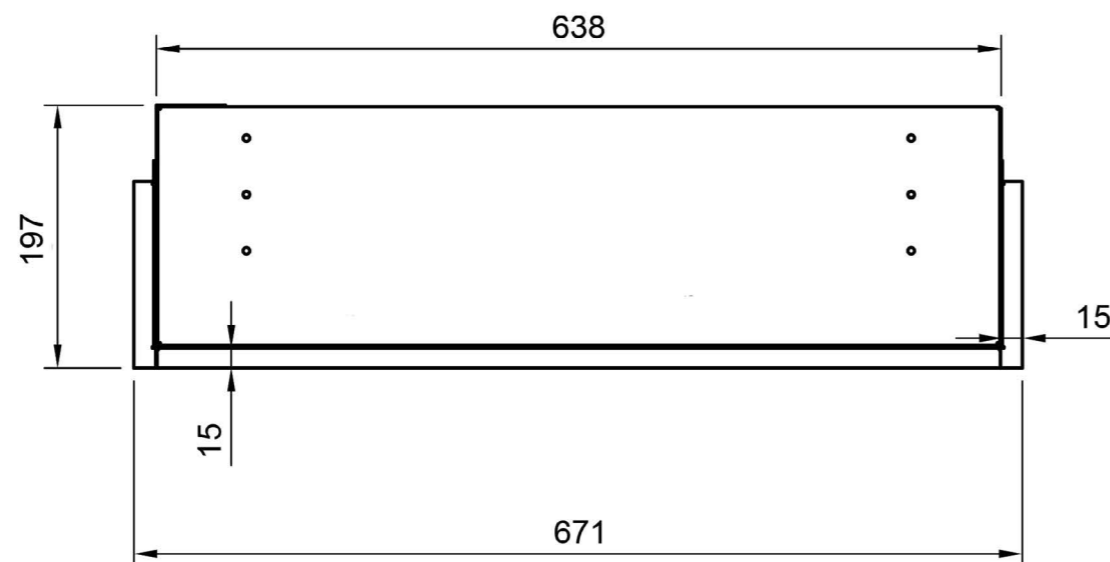

Karlstad/E2400

Avesta/E1800

Kiruna/E1030/Valter

KIRUNA WITH TILE WING

WIDTH - 1418mm
HEIGHT - 570mm

Lindstrom/E1030DS

Motala/E1250

MOTALA WITH TILE WING

WIDTH - 1668mm

Newton 10/E1000

Newton 9/E900

Newton 7/E700

Newton 6/E600

Thoren/E630

E1560

E810