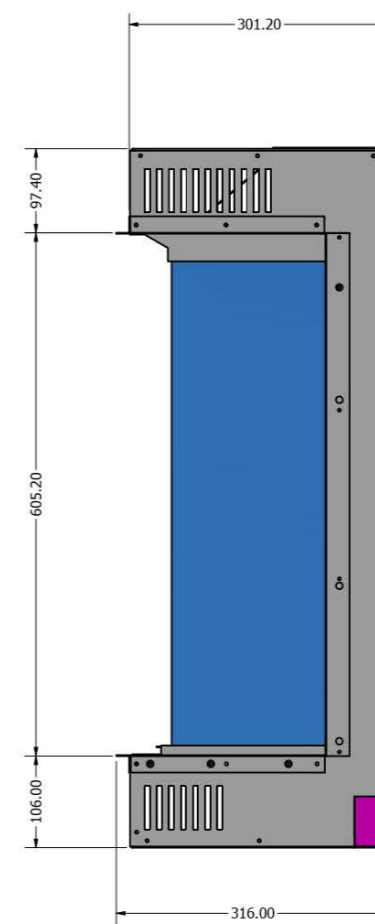

Karlstad/E2400

Avesta/E1800

Kiruna/E1030/Valter

KIRUNA WITH TILE WING

WIDTH - 1418mm
HEIGHT - 570mm

Lindstrom/E1030DS

Motala/E1250

MOTALA WITH TILE WING

WIDTH - 1668mm

Newton 10/E1000

Newton 9/E900

Newton 7/E700

Newton 6/E600

Thoren/E630

E1560

E810