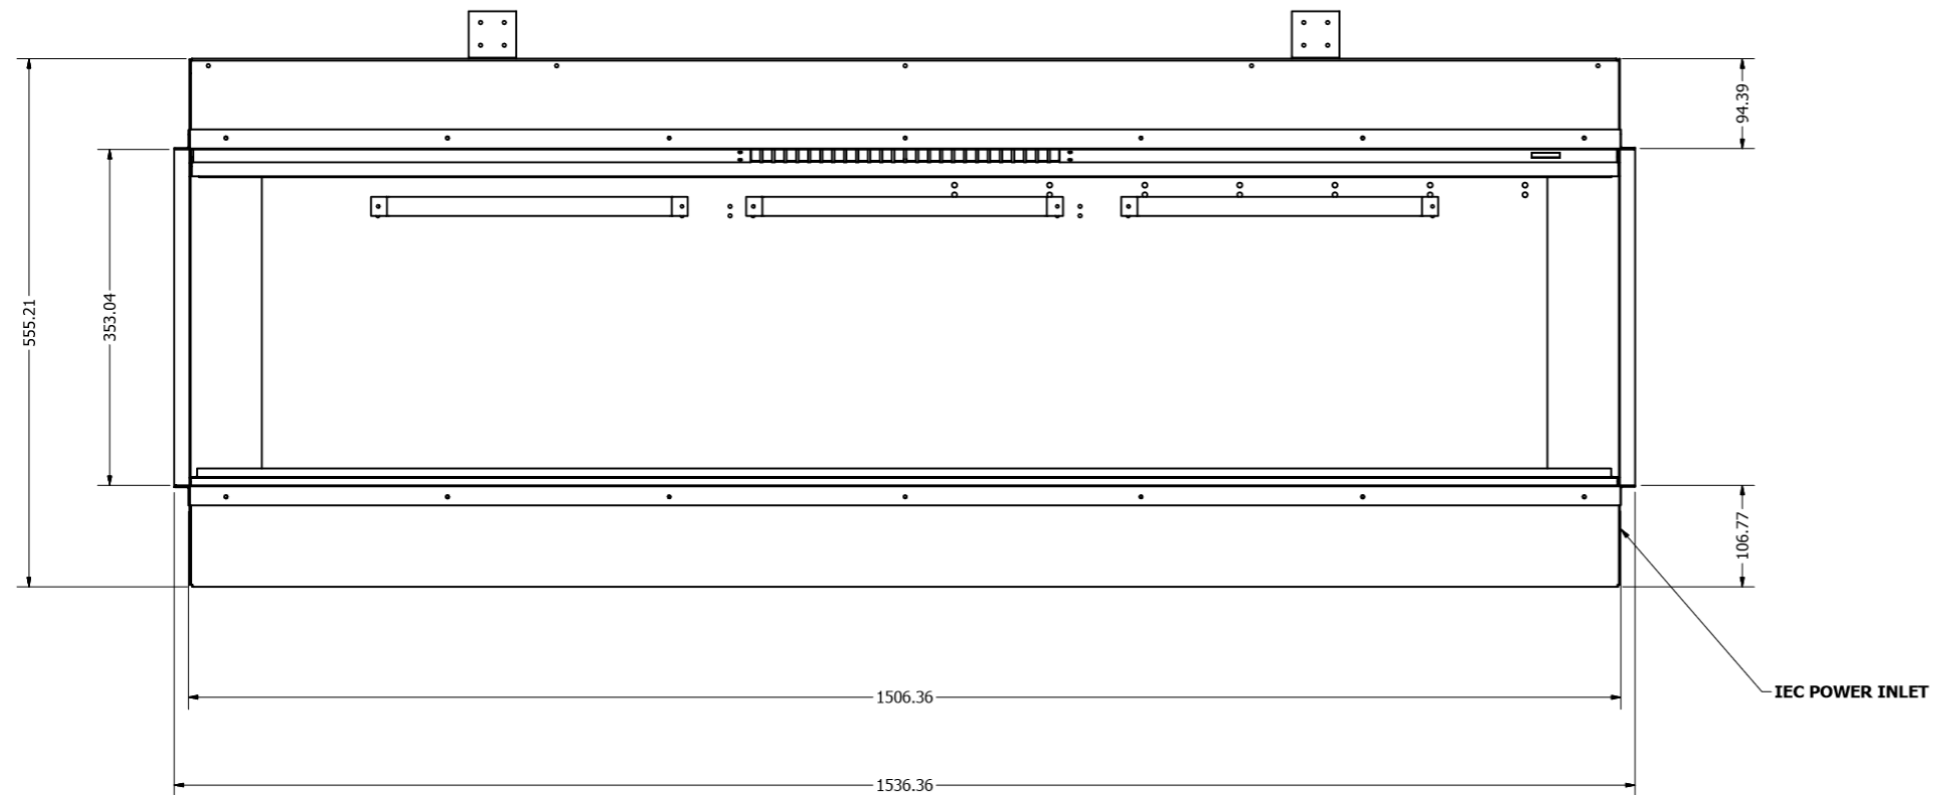

Karlstad/E2400

Avesta/E1800

Kiruna/E1030/Valter

KIRUNA WITH TILE WING

WIDTH - 1418mm
HEIGHT - 570mm

Lindstrom/E1030DS

Motala/E1250

MOTALA WITH TILE WING

WIDTH - 1668mm

Newton 10/E1000

Newton 9/E900

Newton 7/E700

Newton 6/E600

Thoren/E630

E1560

E810

Stora DS

E500