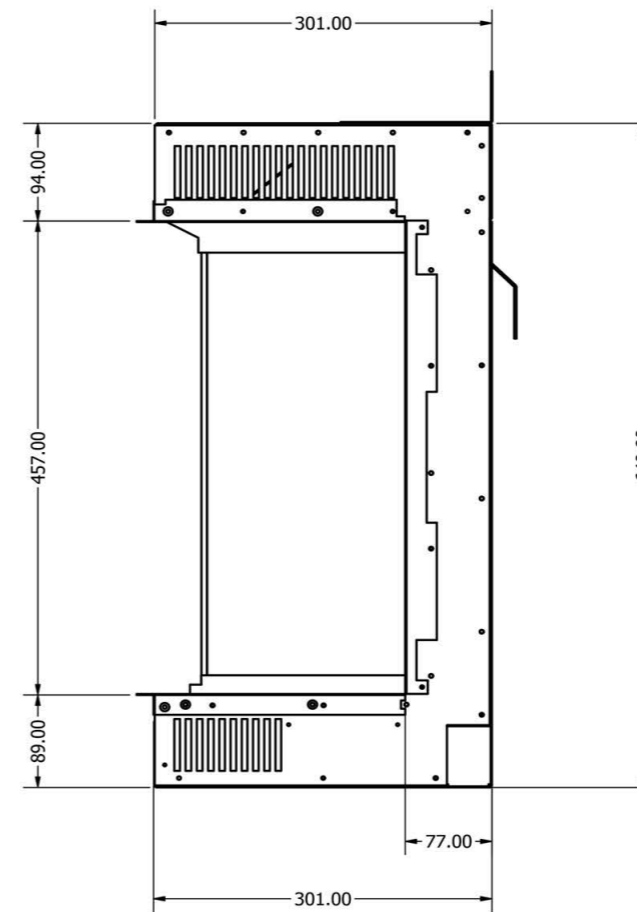

Karlstad/E2400

Avesta/E1800

Kiruna/E1030/Valter

KIRUNA WITH TILE WING

WIDTH - 1418mm
HEIGHT - 570mm

Lindstrom/E1030DS

Motala/E1250

MOTALA WITH TILE WING

WIDTH - 1668mm

Newton 10/E1000

Newton 9/E900

Newton 7/E700

Newton 6/E600

Thoren/E630

E1560

E810