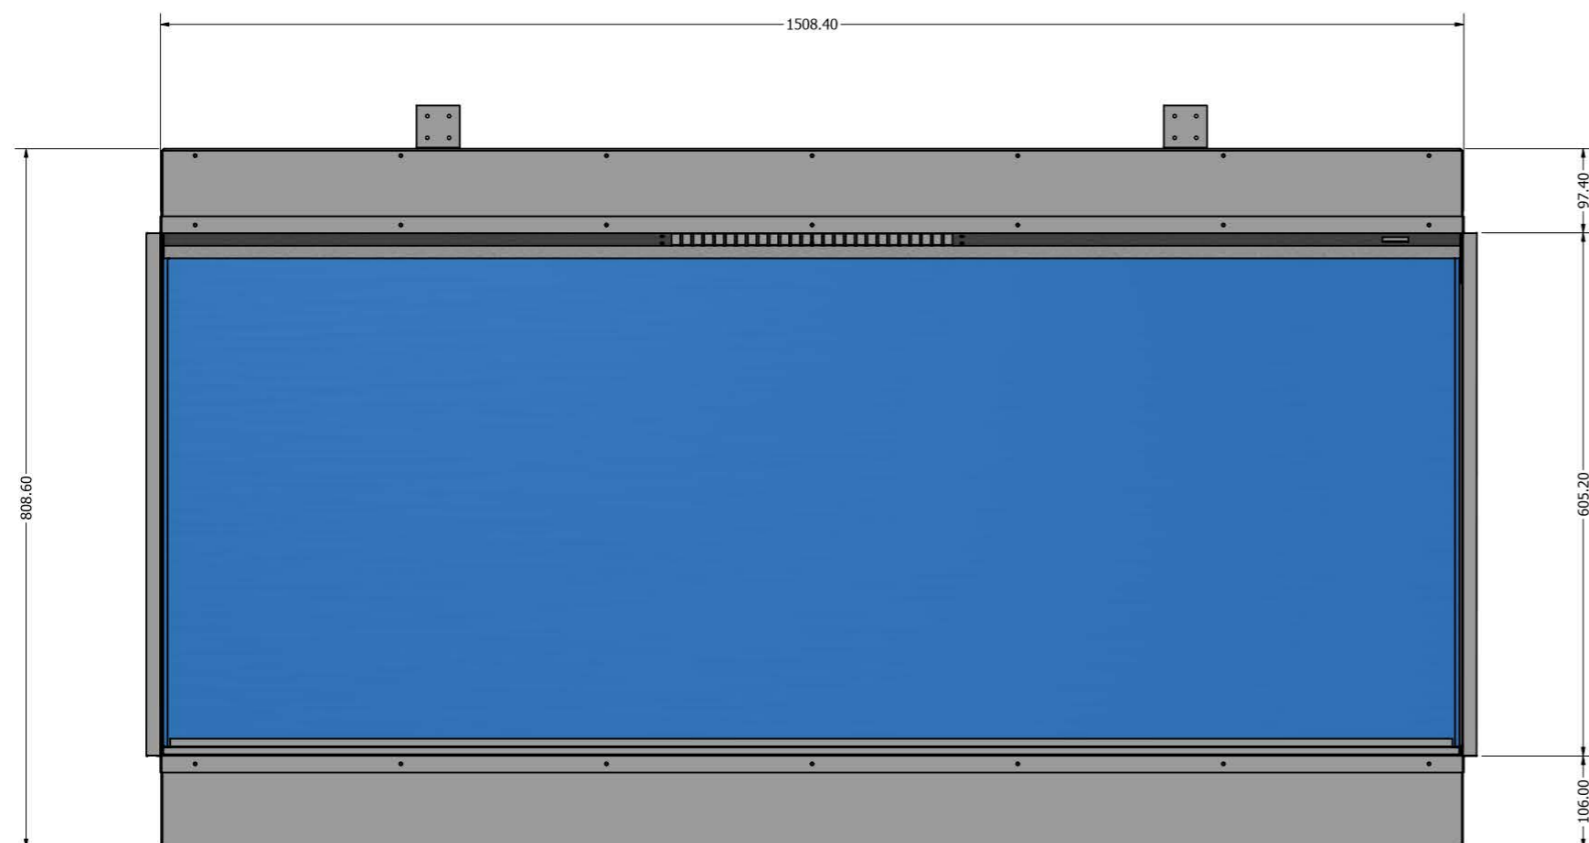

Karlstad/E2400

Avesta/E1800

Kiruna/E1030/Valter

KIRUNA WITH TILE WING

WIDTH - 1418mm
HEIGHT - 570mm

Lindstrom/E1030DS

Motala/E1250

MOTALA WITH TILE WING

WIDTH - 1668mm

Newton 10/E1000

Newton 9/E900

Newton 7/E700

Newton 6/E600

Thoren/E630

E1560

E810