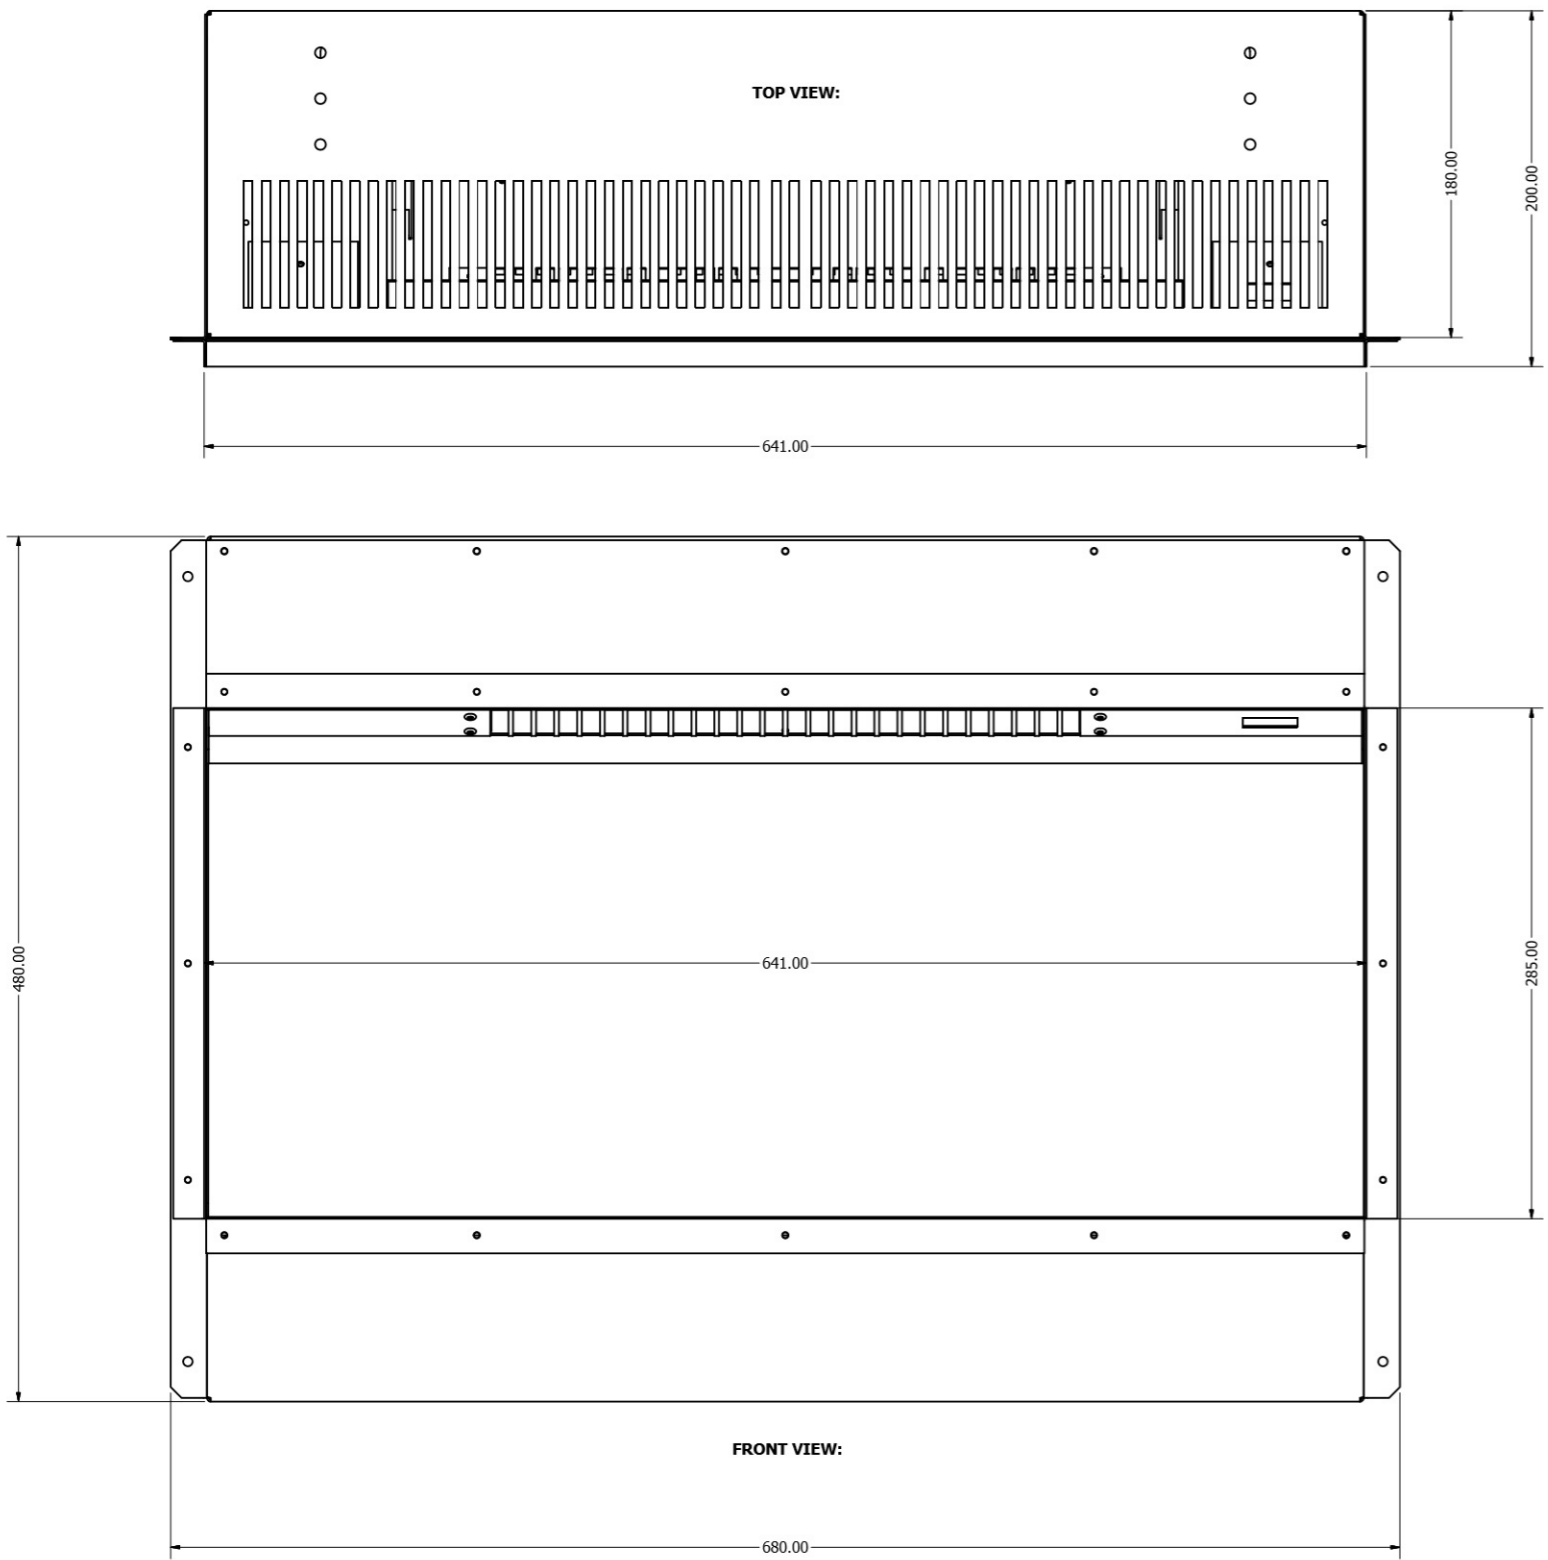

Karlstad/E2400

Avesta/E1800

Kiruna/E1030/Valter

KIRUNA WITH TILE WING

WIDTH - 1418mm
HEIGHT - 570mm

Lindstrom/E1030DS

Motala/E1250

MOTALA WITH TILE WING

WIDTH - 1668mm

Newton 10/E1000

Newton 9/E900

Newton 7/E700

Newton 6/E600

Thoren/E630

E1560

E810