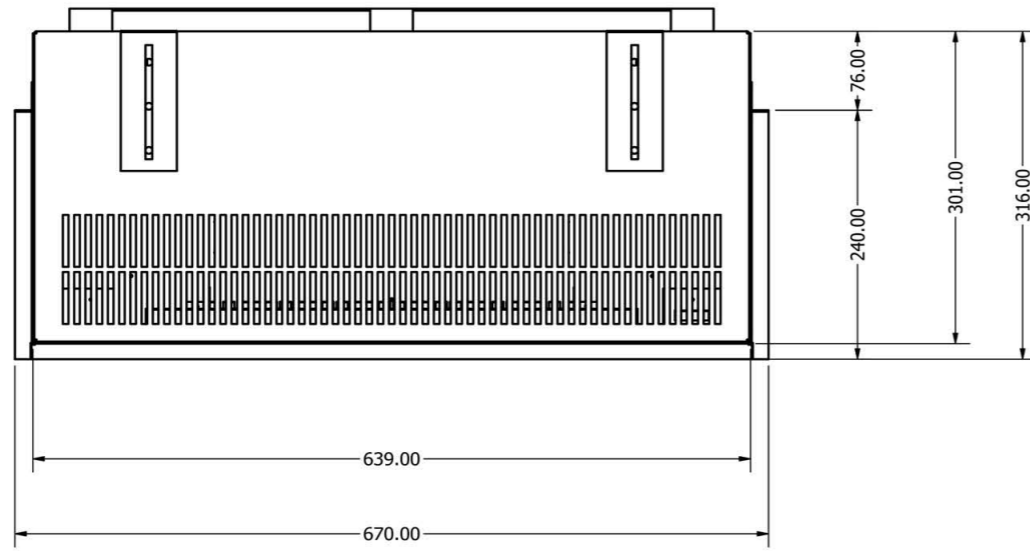

Karlstad/E2400

Avesta/E1800

Kiruna/E1030/Valter

KIRUNA WITH TILE WING

WIDTH - 1418mm
HEIGHT - 570mm

Lindstrom/E1030DS

Motala/E1250

MOTALA WITH TILE WING

WIDTH - 1668mm

Newton 10/E1000

Newton 9/E900

Newton 7/E700

Newton 6/E600

Thoren/E630

E1560

E810