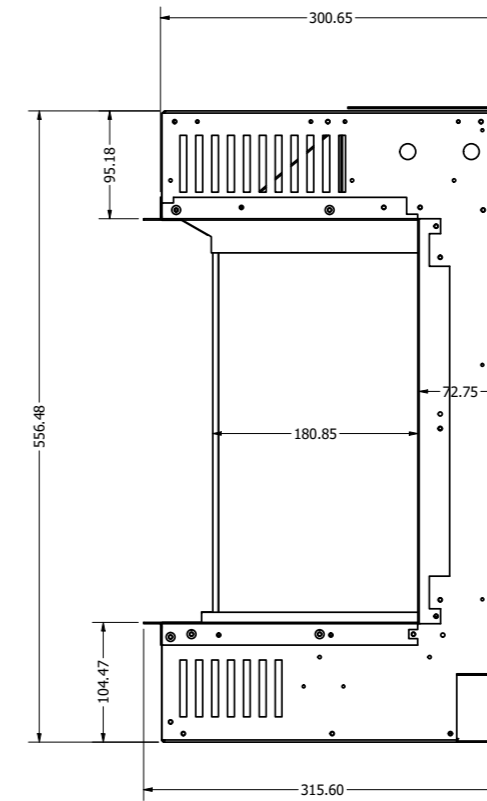

Karlstad/E2400

Avesta/E1800

Kiruna/E1030/Valter

KIRUNA WITH TILE WING

WIDTH - 1418mm
HEIGHT - 570mm

Lindstrom/E1030DS

Motala/E1250

MOTALA WITH TILE WING

WIDTH - 1668mm

Newton 10/E1000

Newton 9/E900

Newton 7/E700

Newton 6/E600

Thoren/E630

E1560

E810