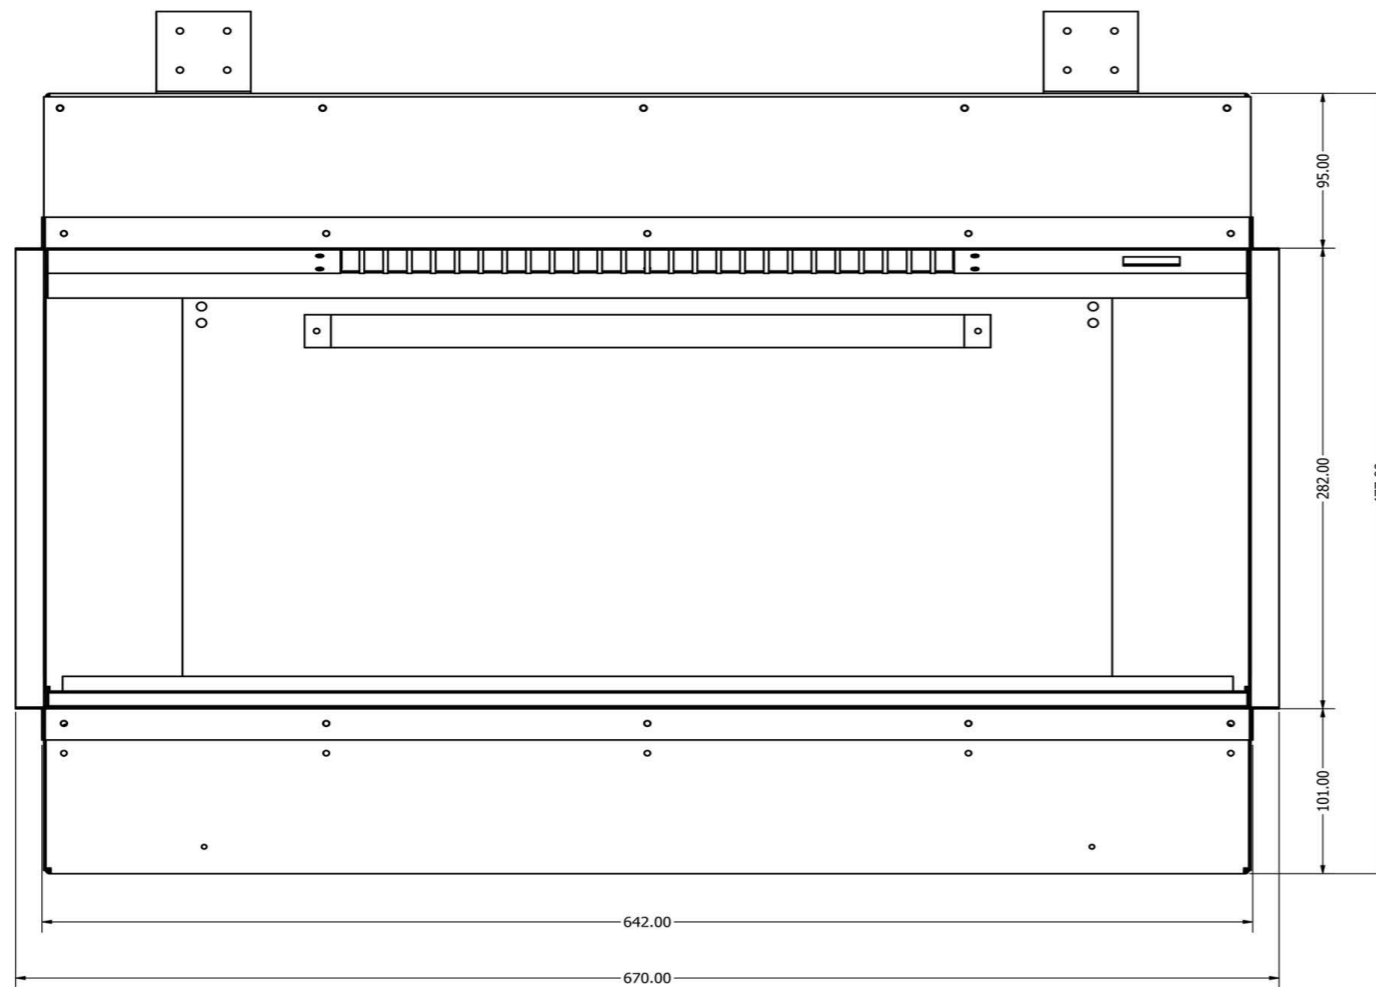

Karlstad/E2400

Avesta/E1800

Kiruna/E1030/Valter

KIRUNA WITH TILE WING

WIDTH - 1418mm
HEIGHT - 570mm

Lindstrom/E1030DS

Motala/E1250

MOTALA WITH TILE WING

WIDTH - 1668mm

Newton 10/E1000

Newton 9/E900

Newton 7/E700

Newton 6/E600

Thoren/E630

E1560

E810