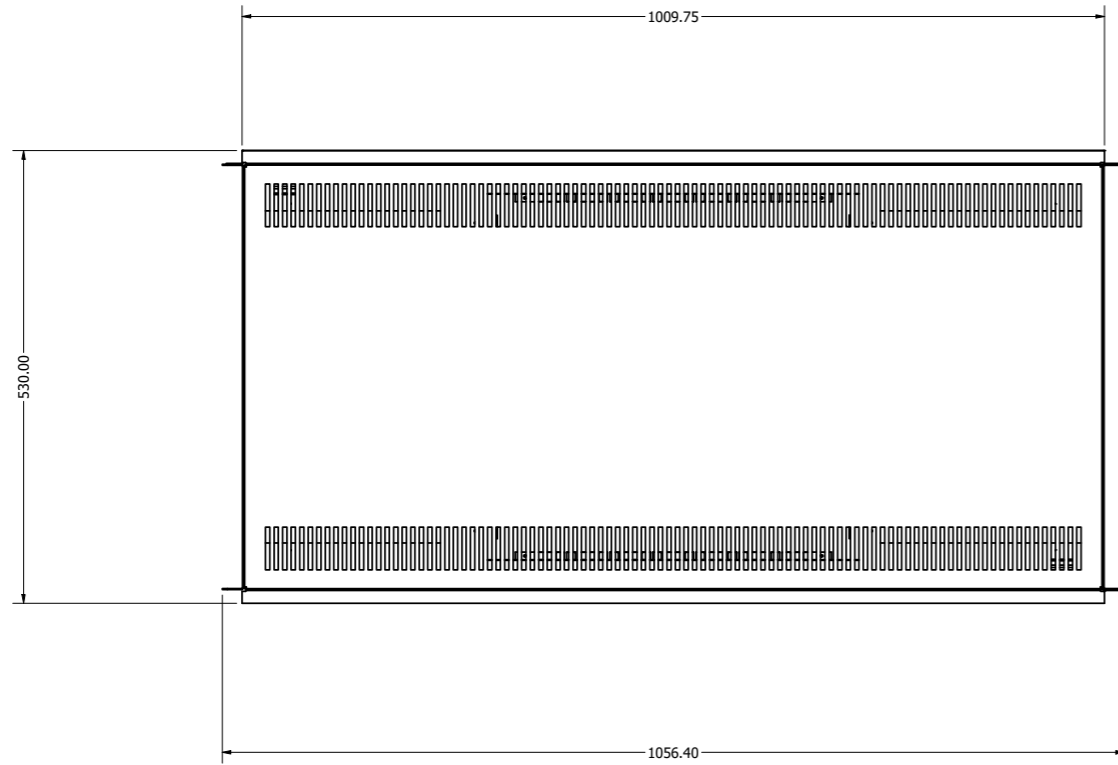

Karlstad/E2400

Avesta/E1800

Kiruna/E1030/Valter

KIRUNA WITH TILE WING

WIDTH - 1418mm
HEIGHT - 570mm

Lindstrom/E1030DS

Motala/E1250

MOTALA WITH TILE WING

WIDTH - 1668mm

Newton 10/E1000

Newton 9/E900

Newton 7/E700

Newton 6/E600

Thoren/E630

E1560

E810

Stora DS

E500