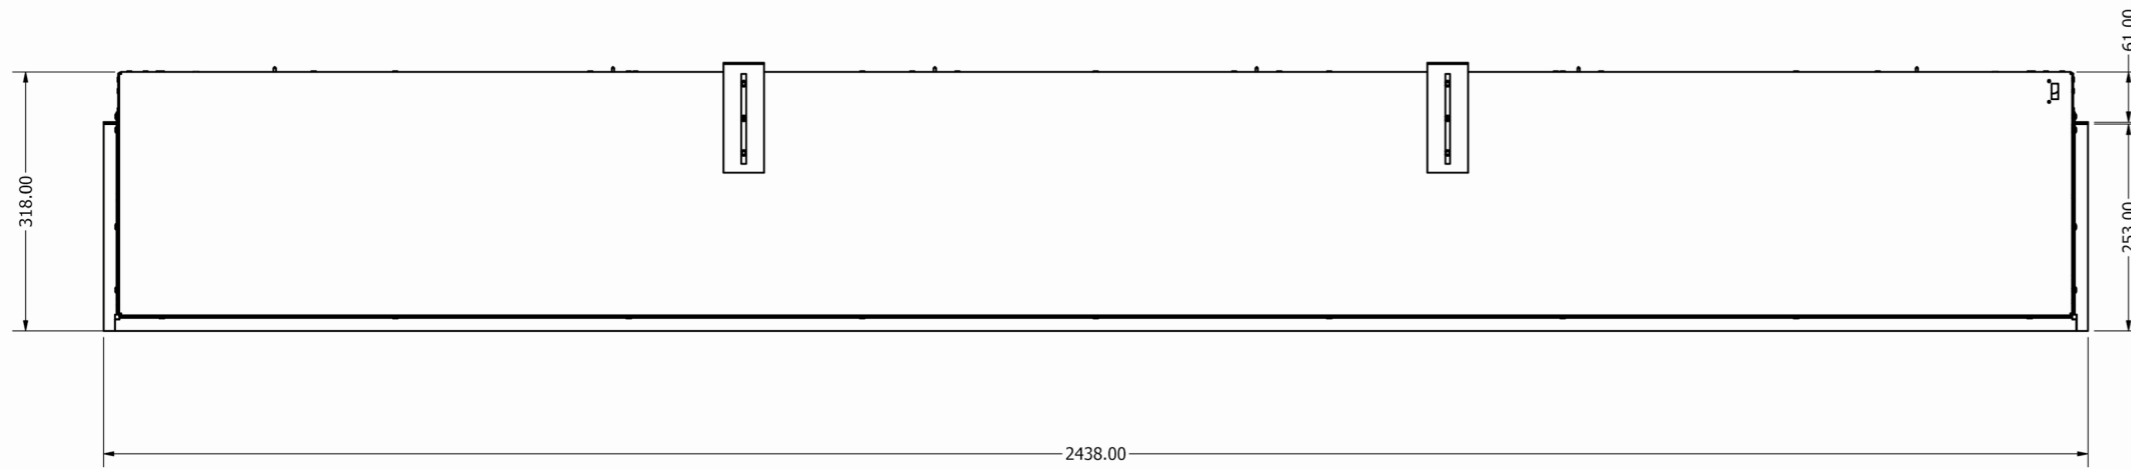

Karlstad/E2400

Avesta/E1800

Kiruna/E1030/Valter

KIRUNA WITH TILE WING

WIDTH - 1418mm
HEIGHT - 570mm

Lindstrom/E1030DS

Motala/E1250

MOTALA WITH TILE WING

WIDTH - 1668mm

Newton 10/E1000

Newton 9/E900

Newton 7/E700

Newton 6/E600

Thoren/E630

E1560

E810

Stora DS

E500