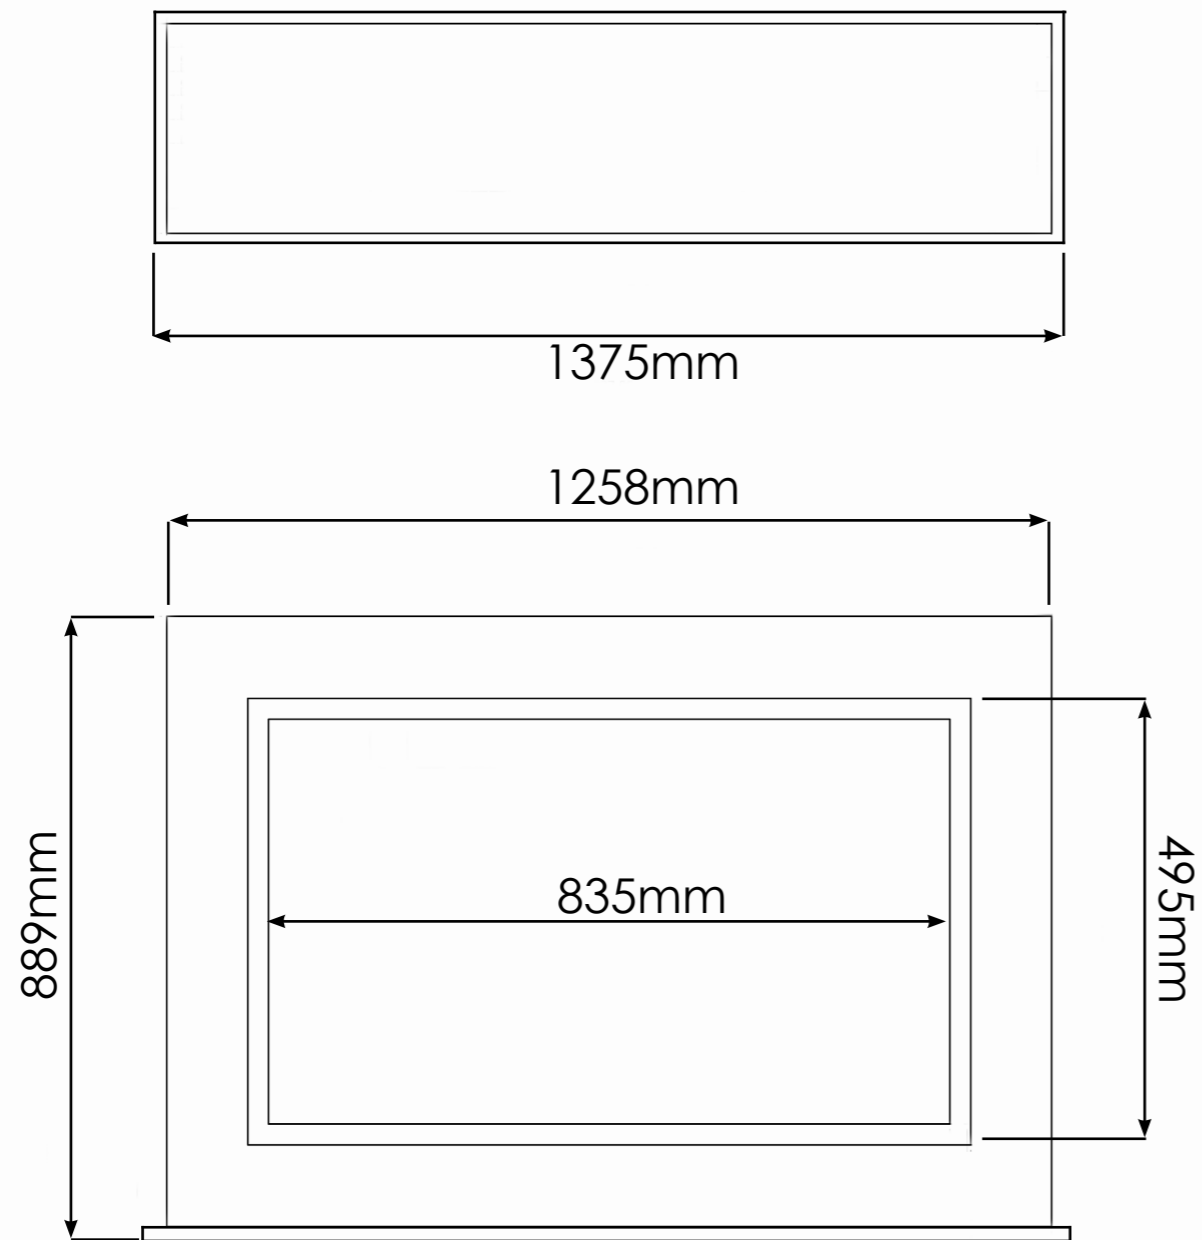

# Empire 2

Engine: Evo700

TOP VIEW:

BOTTOM VIEW:

SIDE VIEW:

Engine: Evo700