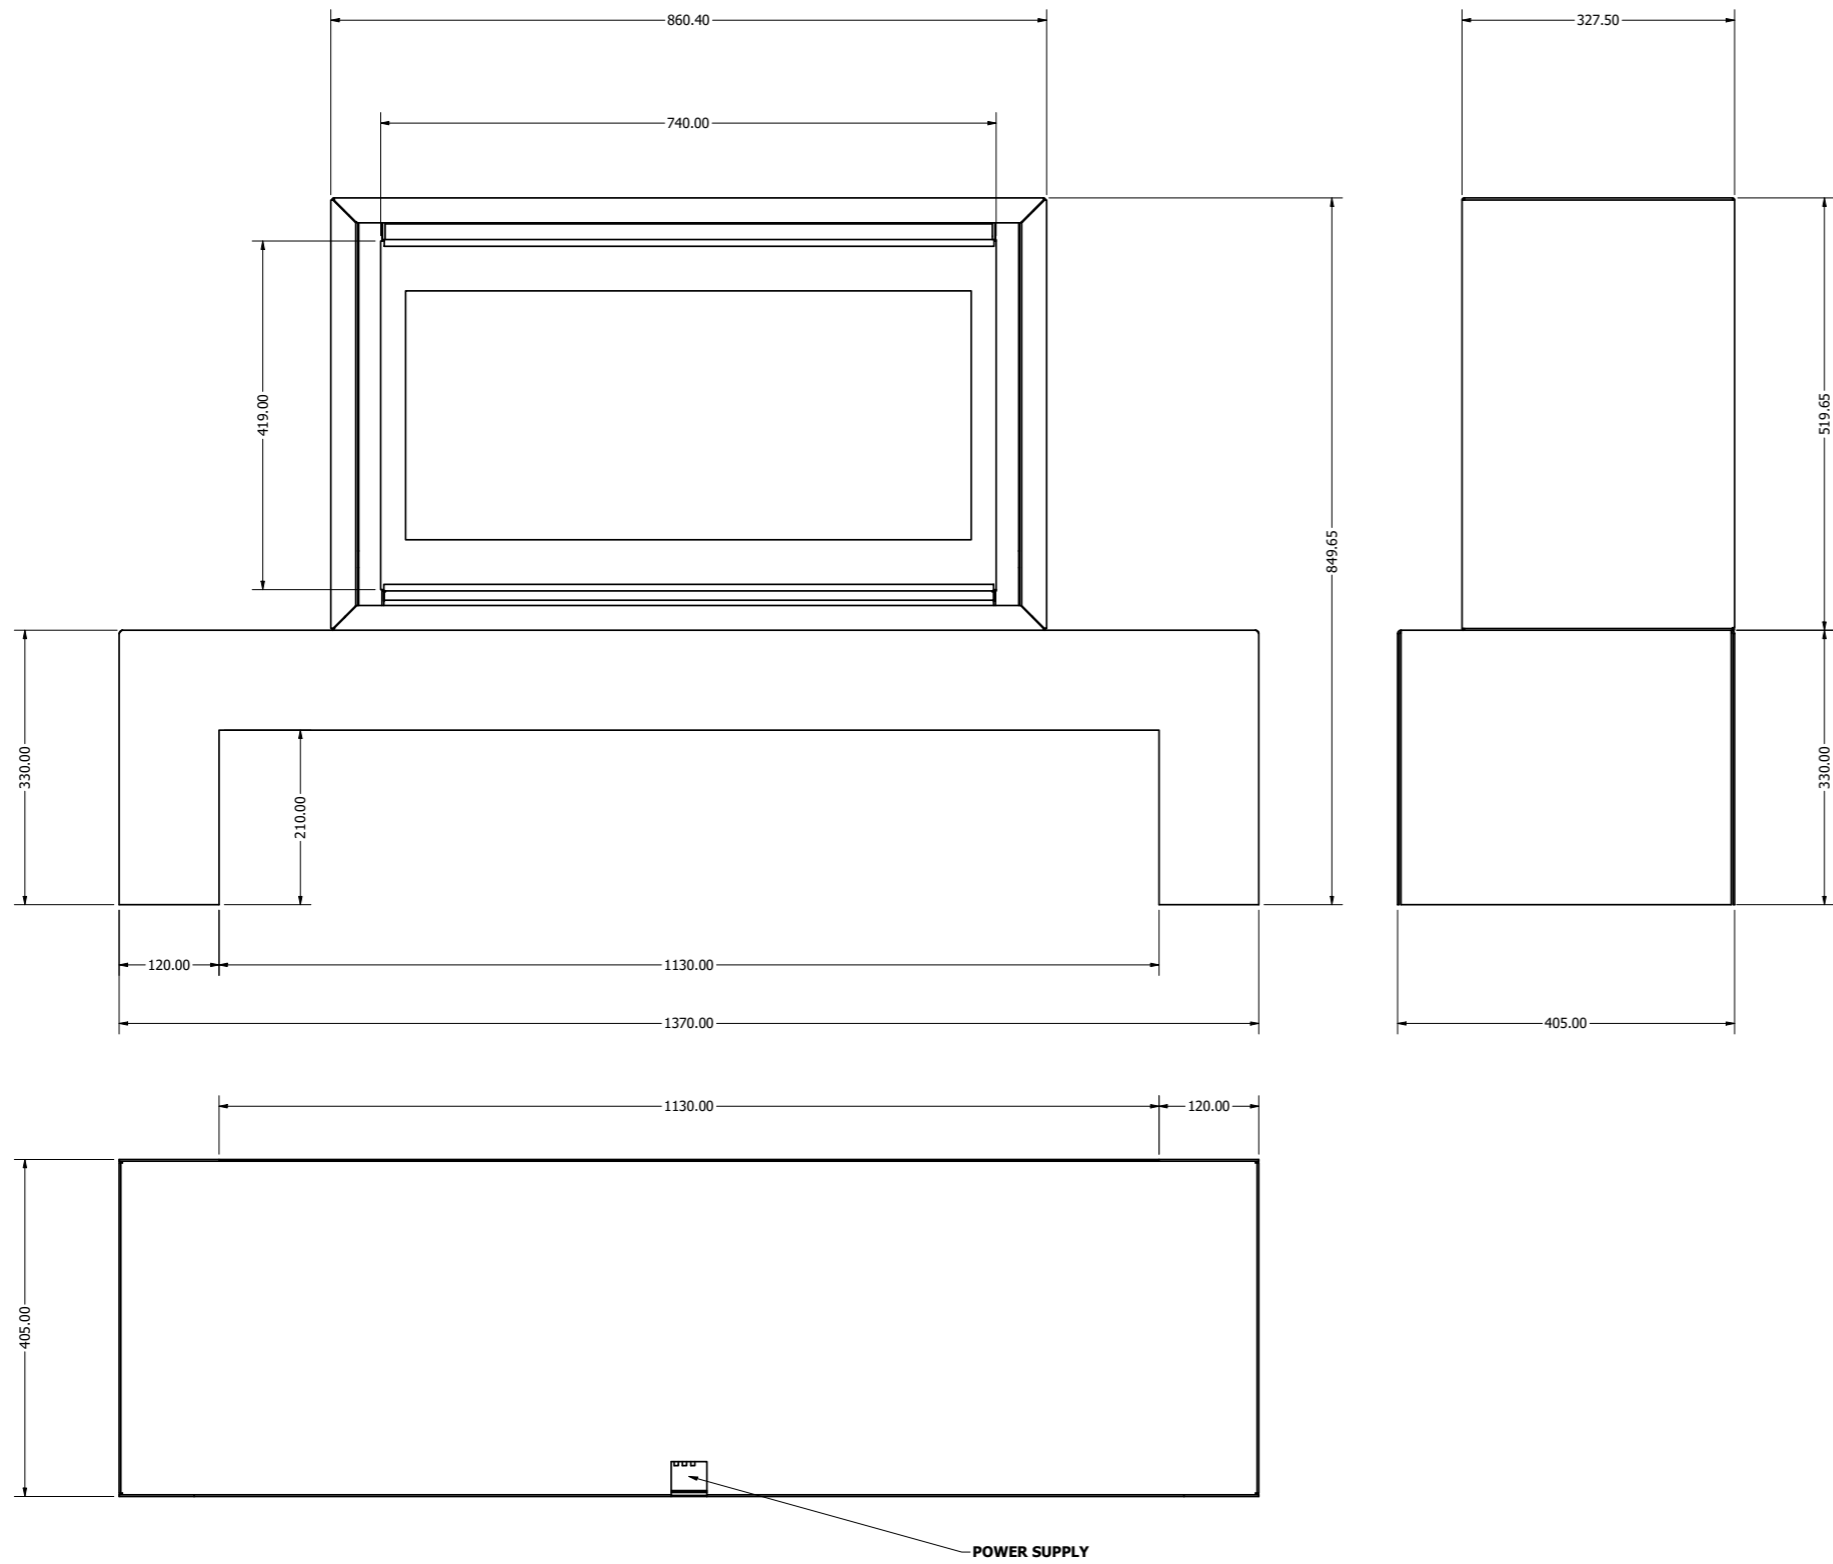

# Empire 2

Engine: Evo700

TOP VIEW:

BOTTOM VIEW:

SIDE VIEW:

Engine: Evo700