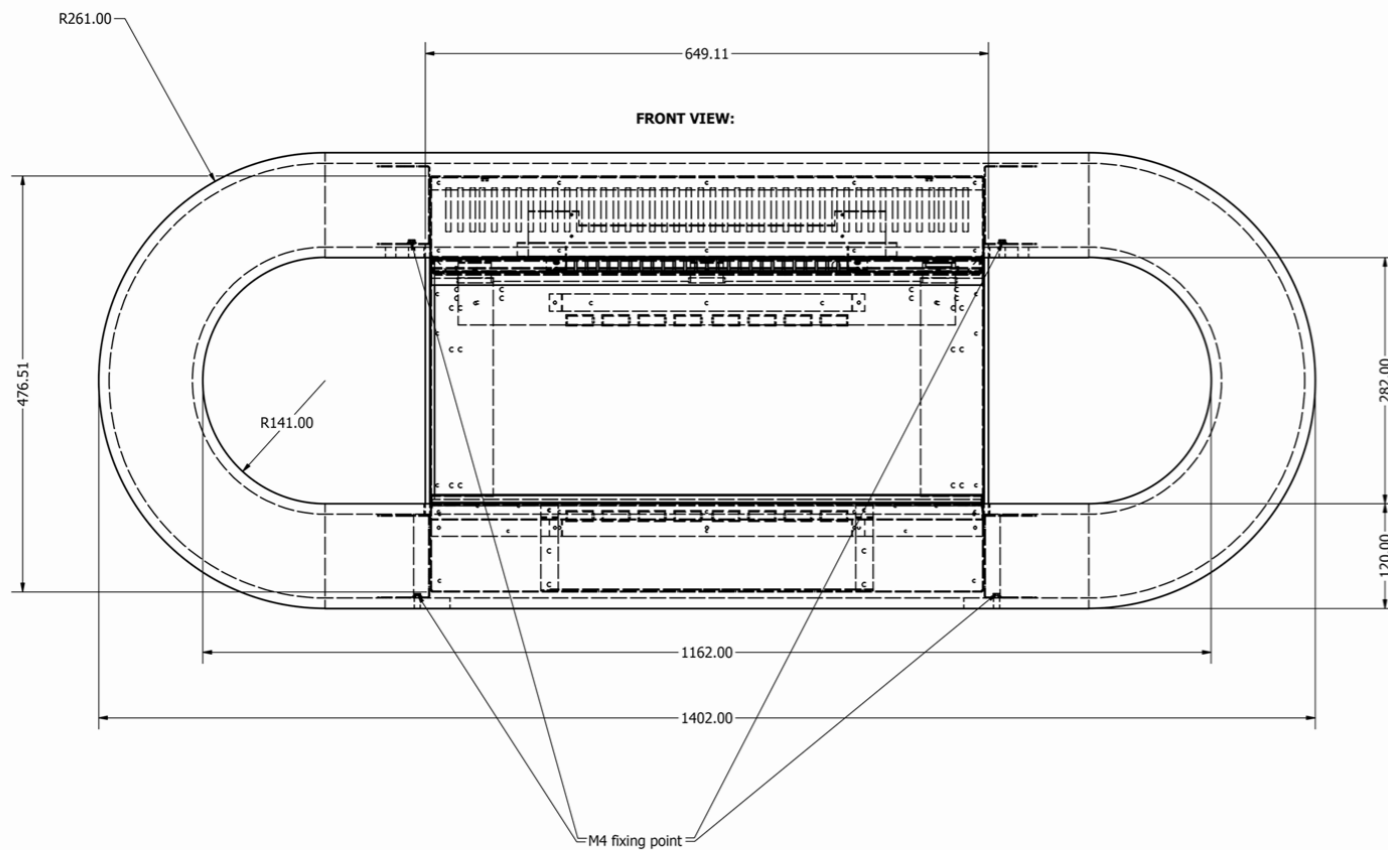

# Empire 2

Engine: Evo700

TOP VIEW:

BOTTOM VIEW:

SIDE VIEW:

Engine: Evo700