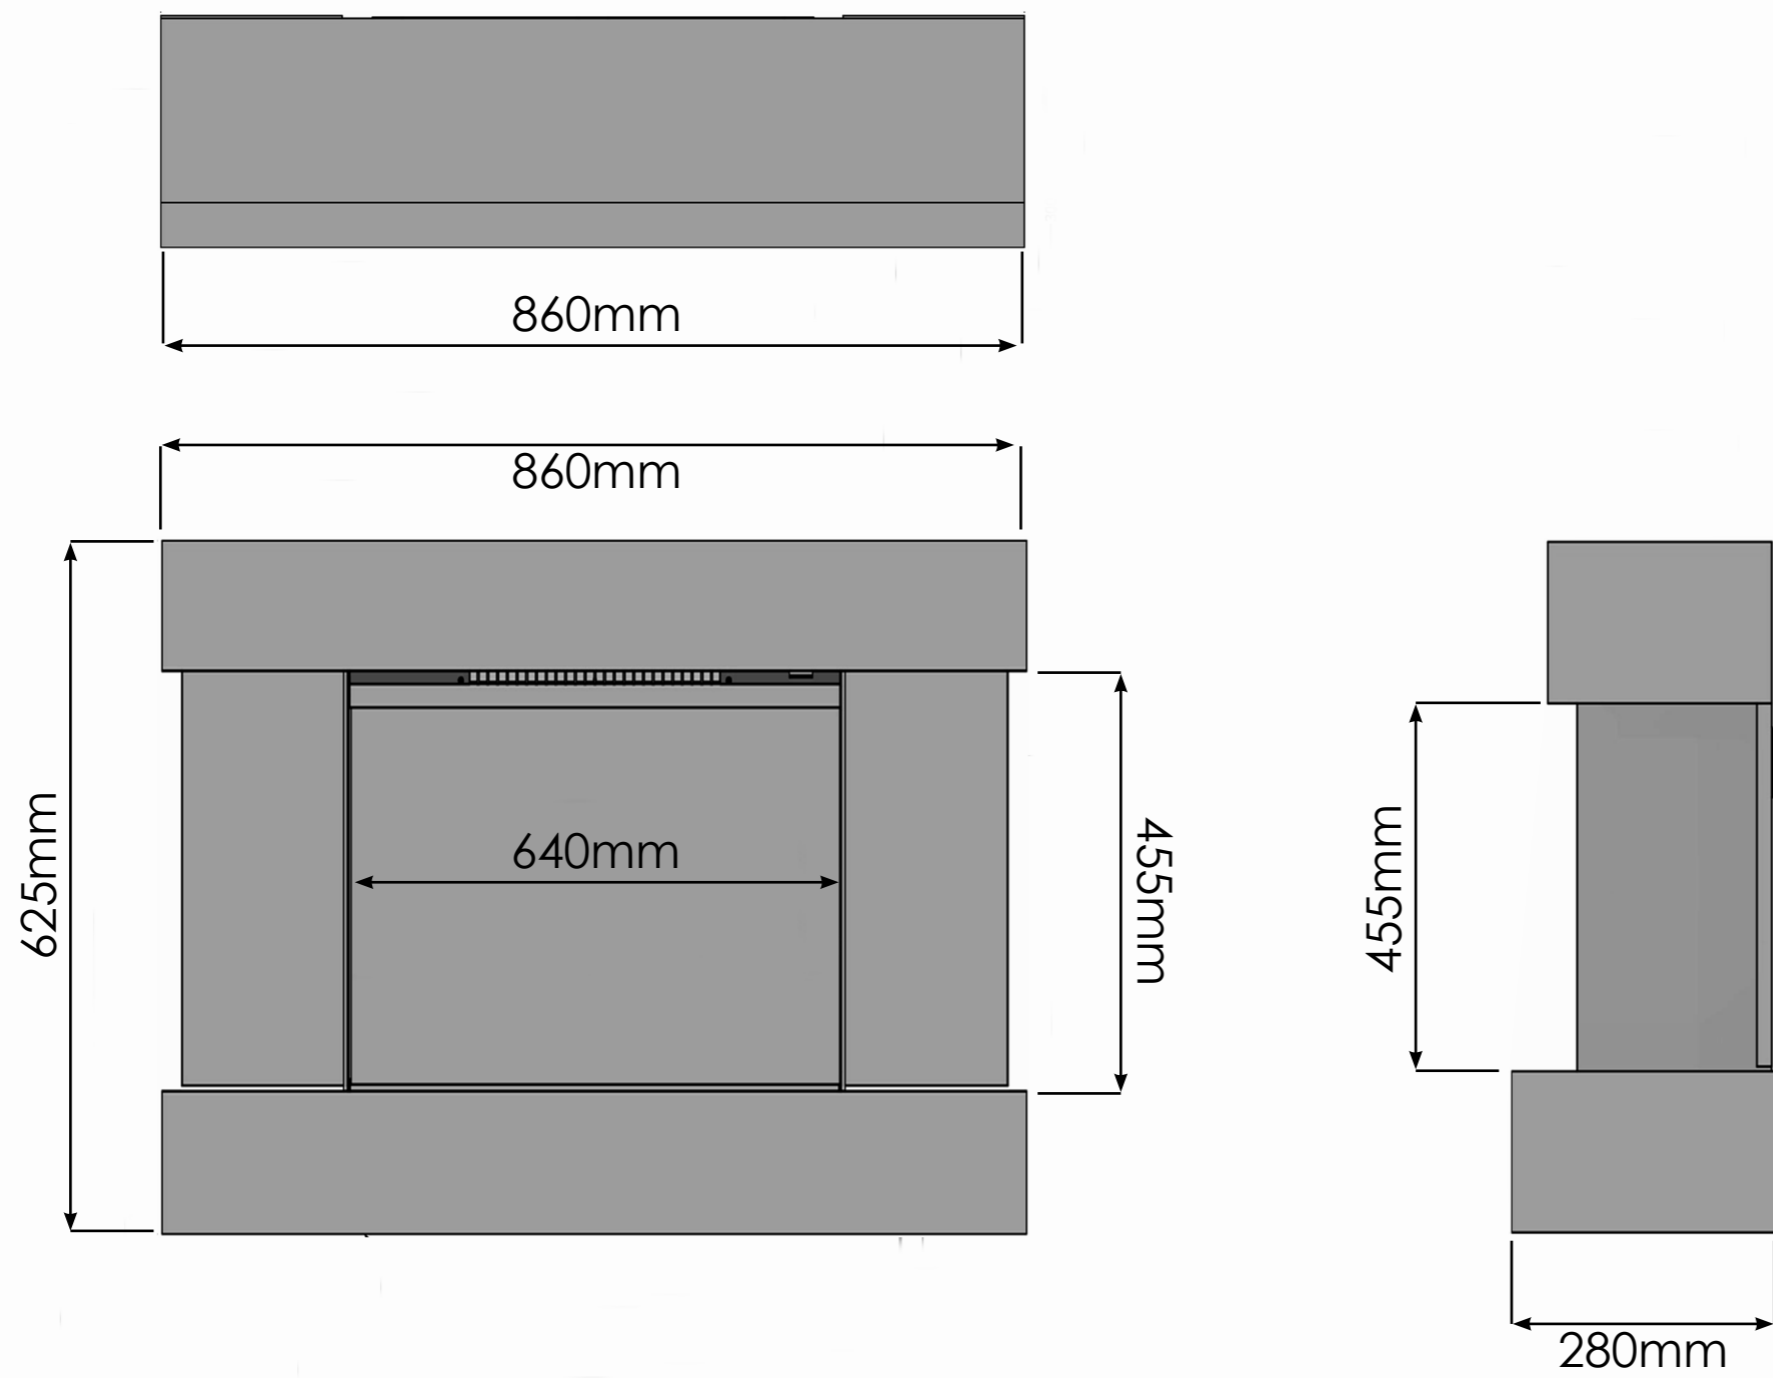

# Empire 2

Engine: Evo700

TOP VIEW:

BOTTOM VIEW:

SIDE VIEW:

Engine: Evo700