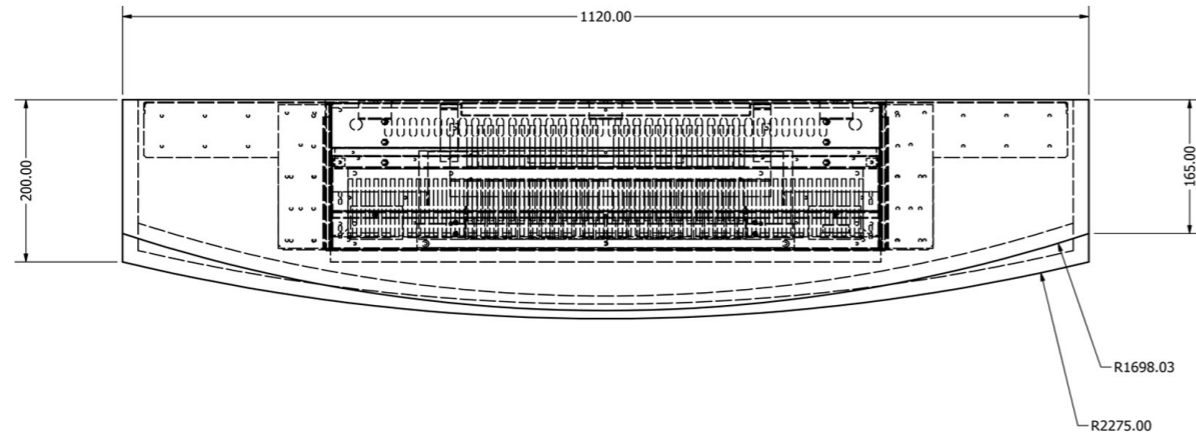

Compton 2

Empire 2

Engine: Evo700

TOP VIEW:

BOTTOM VIEW:

M4 FIXING POINT

SIDE VIEW:

Engine: Evo700