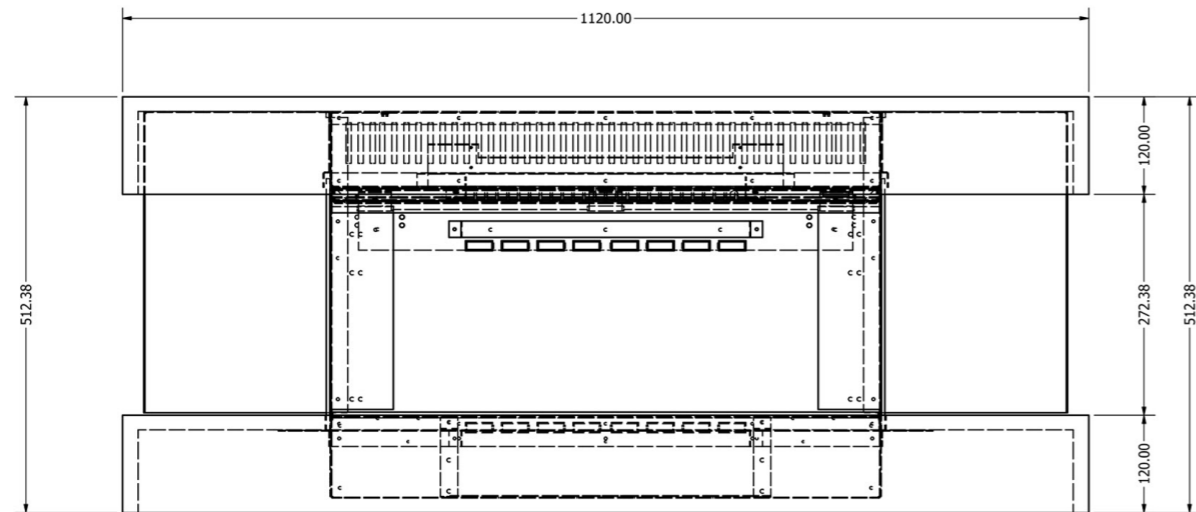

Compton 2

Empire 2

Engine: Evo700

TOP VIEW:

BOTTOM VIEW:

M4 FIXING POINT

SIDE VIEW:

Engine: Evo700