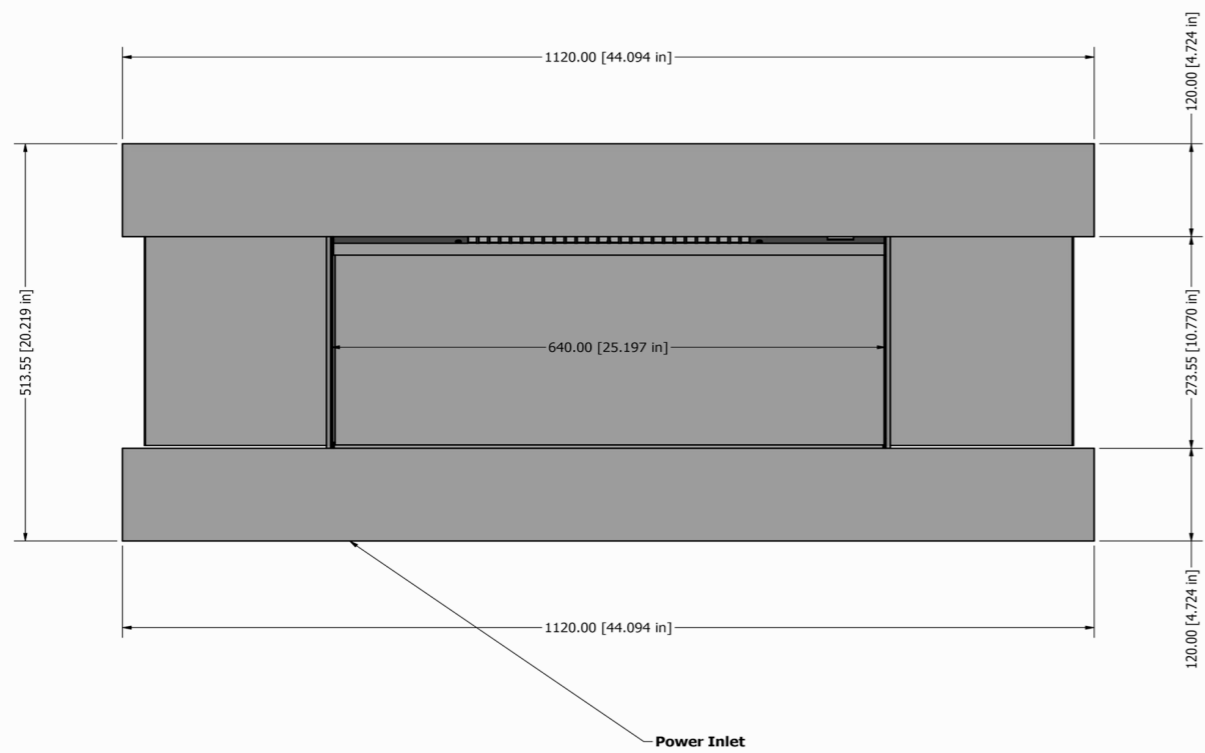

Compton 2

Empire 2

Engine: Evo700

TOP VIEW:

BOTTOM VIEW:

M4 FIXING POINT

SIDE VIEW:

Engine: Evo700