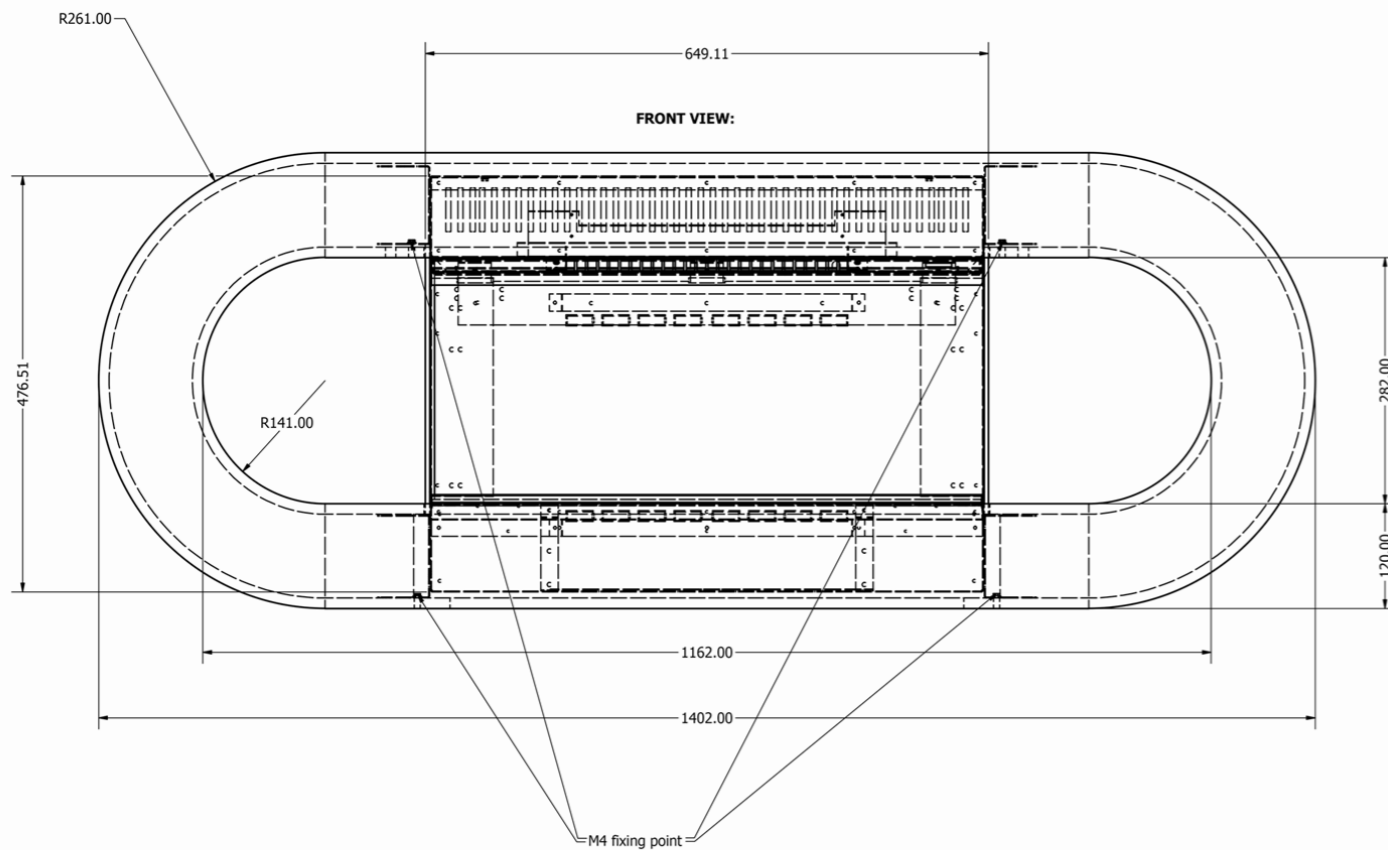

Compton 2

Empire 2

Engine: Evo700

TOP VIEW:

BOTTOM VIEW:

M4 FIXING POINT

SIDE VIEW:

Engine: Evo700