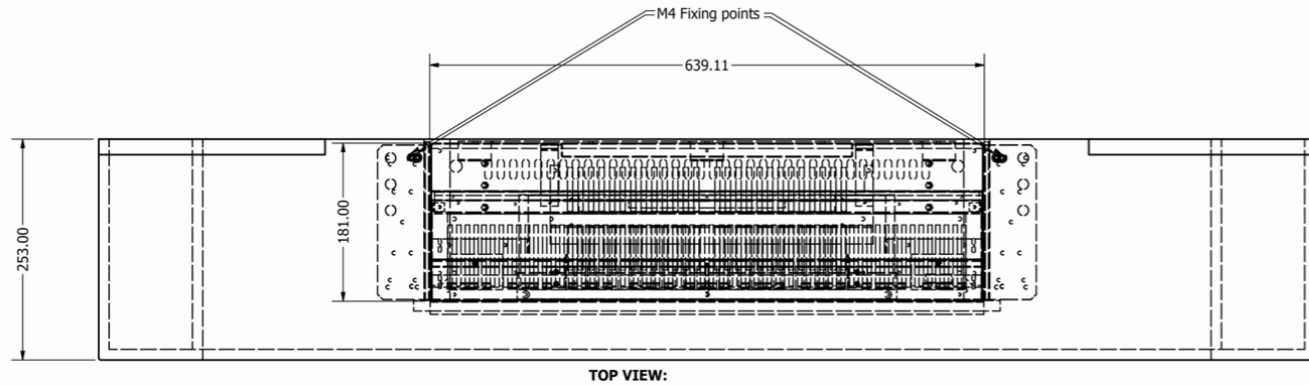

Compton 2

Empire 2

Engine: Evo700

TOP VIEW:

BOTTOM VIEW:

M4 FIXING POINT

SIDE VIEW:

Engine: Evo700