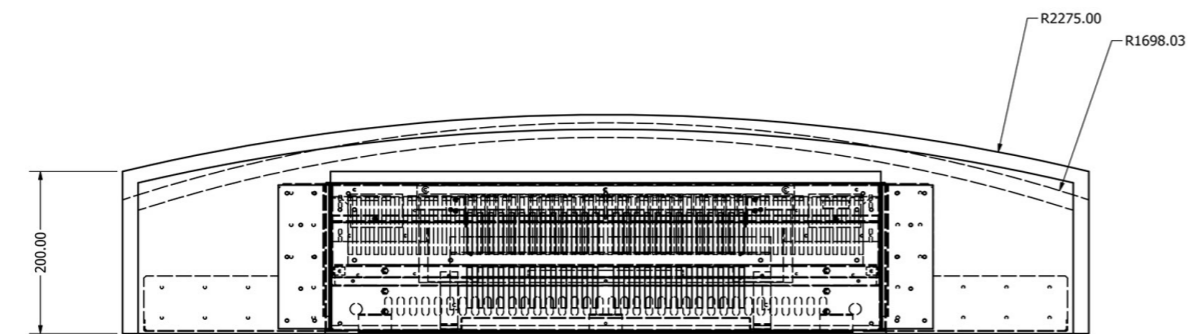

Compton 2

Empire 2

Engine: Evo700

TOP VIEW:

BOTTOM VIEW:

M4 FIXING POINT

SIDE VIEW:

Engine: Evo700