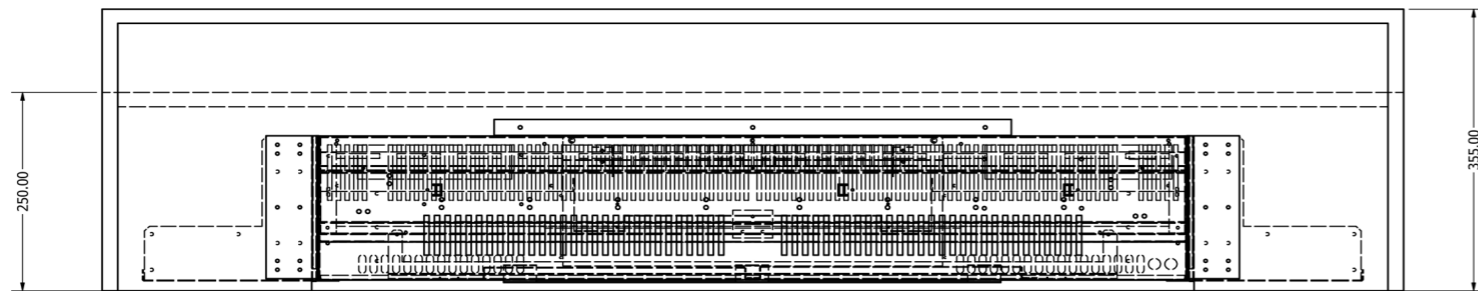

Compton 1000