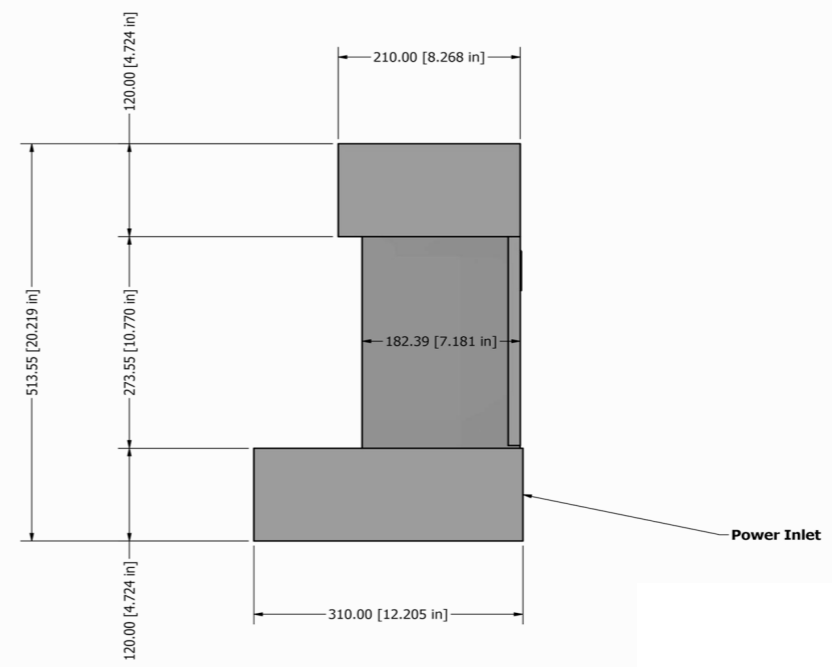

Compton 2

Empire 2

Engine: Evo700

TOP VIEW:

BOTTOM VIEW:

M4 FIXING POINT

SIDE VIEW:

Engine: Evo700