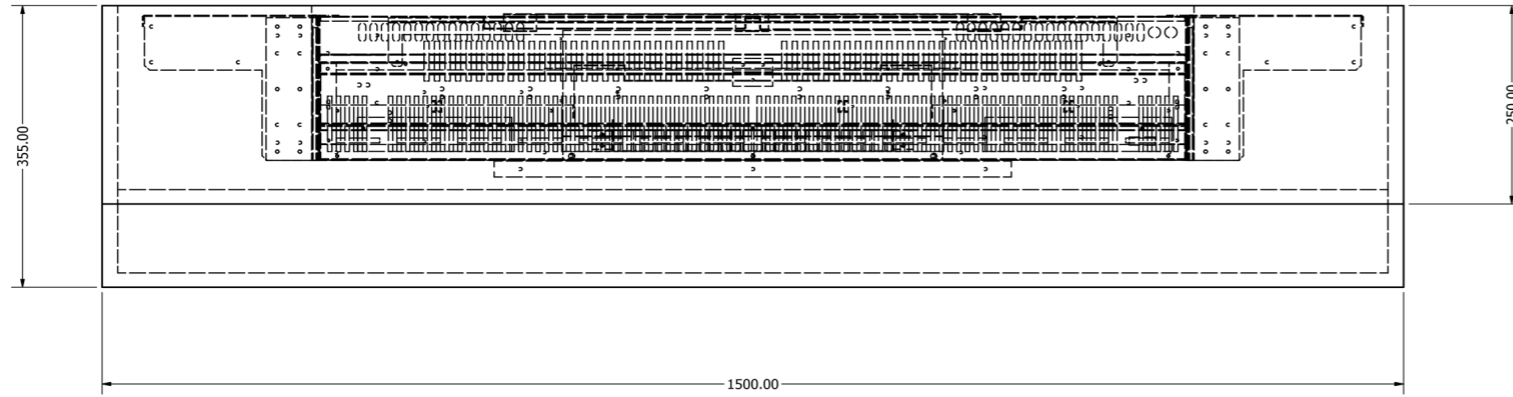

Compton 1000