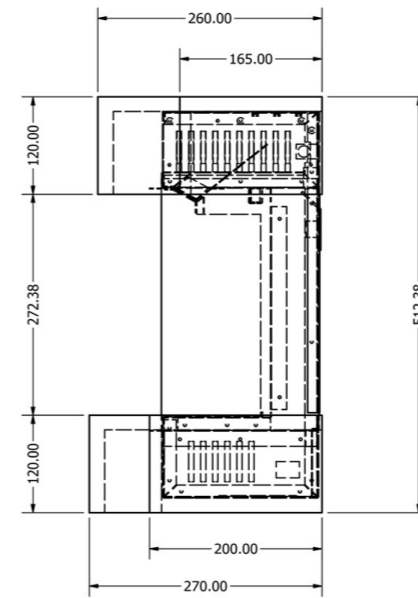

Compton 2

Empire 2

Engine: Evo700

TOP VIEW:

BOTTOM VIEW:

M4 FIXING POINT

SIDE VIEW:

Engine: Evo700