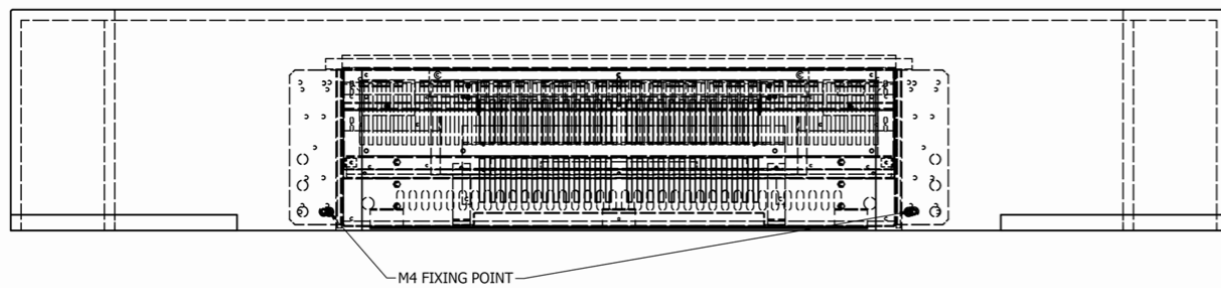

Compton 2

Empire 2

Engine: Evo700

TOP VIEW:

BOTTOM VIEW:

M4 FIXING POINT

SIDE VIEW:

Engine: Evo700