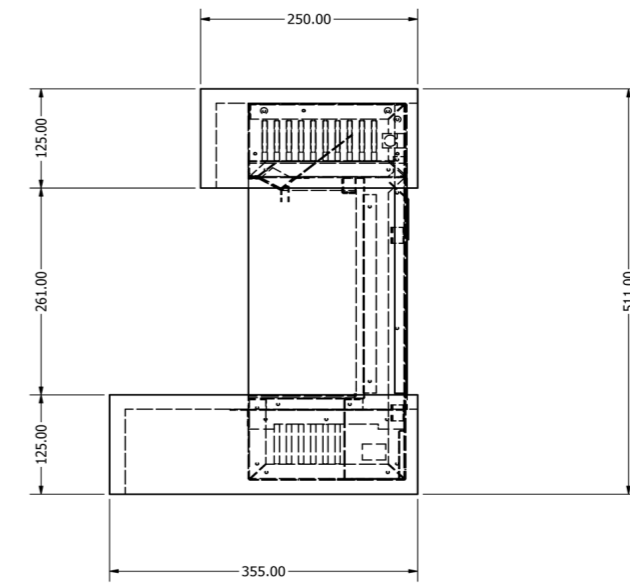

Compton 2

Empire 2

Engine: Evo700

TOP VIEW:

BOTTOM VIEW:

M4 FIXING POINT

SIDE VIEW:

Engine: Evo700