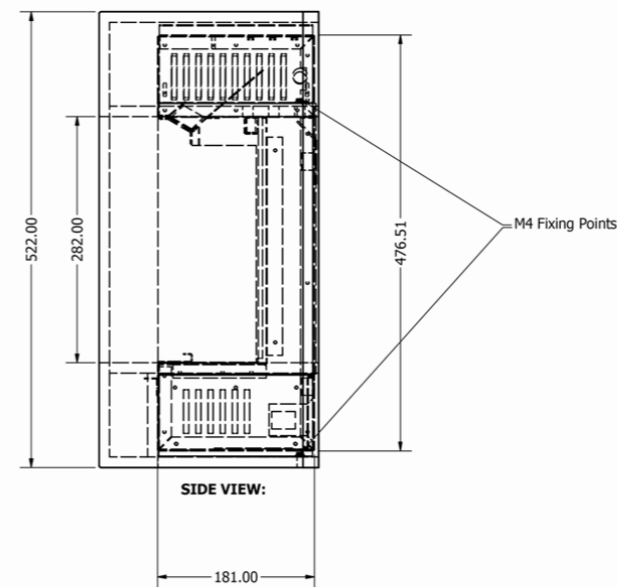

Compton 2

Empire 2

Engine: Evo700

TOP VIEW:

BOTTOM VIEW:

M4 FIXING POINT

SIDE VIEW:

Engine: Evo700