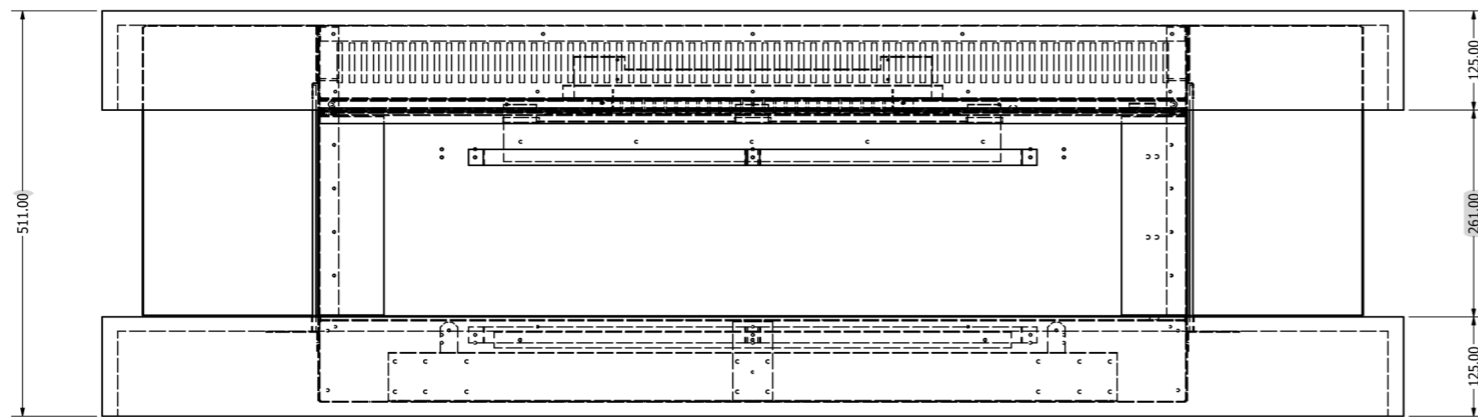

Compton 1000