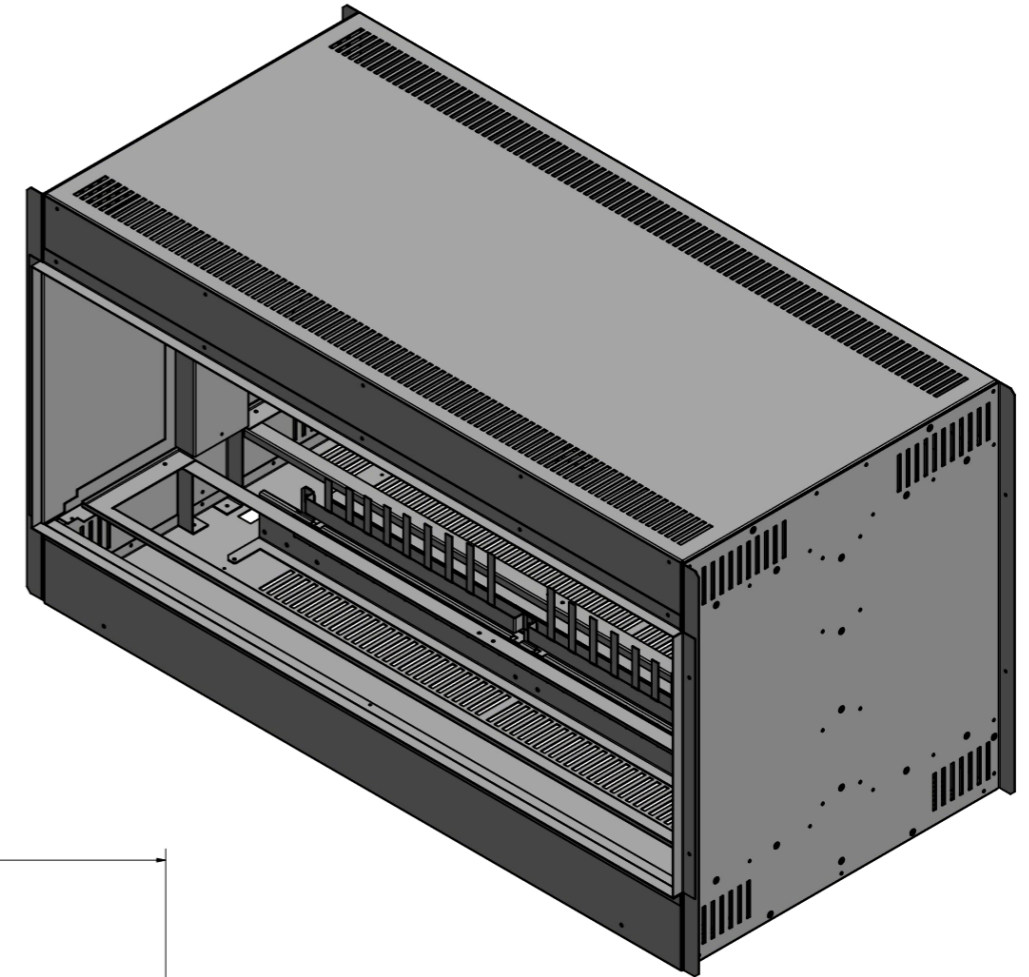

E1030ds

DRAWN Zac McMahon	11/02/2019	Evonic Fires		
CHECKED		TITLE Model: E1030DS1		
QA				
MFG				
APPROVED				
		SIZE D	DWG NO E1030DS Assembly Rev D	REV
		SCALE 1 / 4"	SHEET 1 of 1