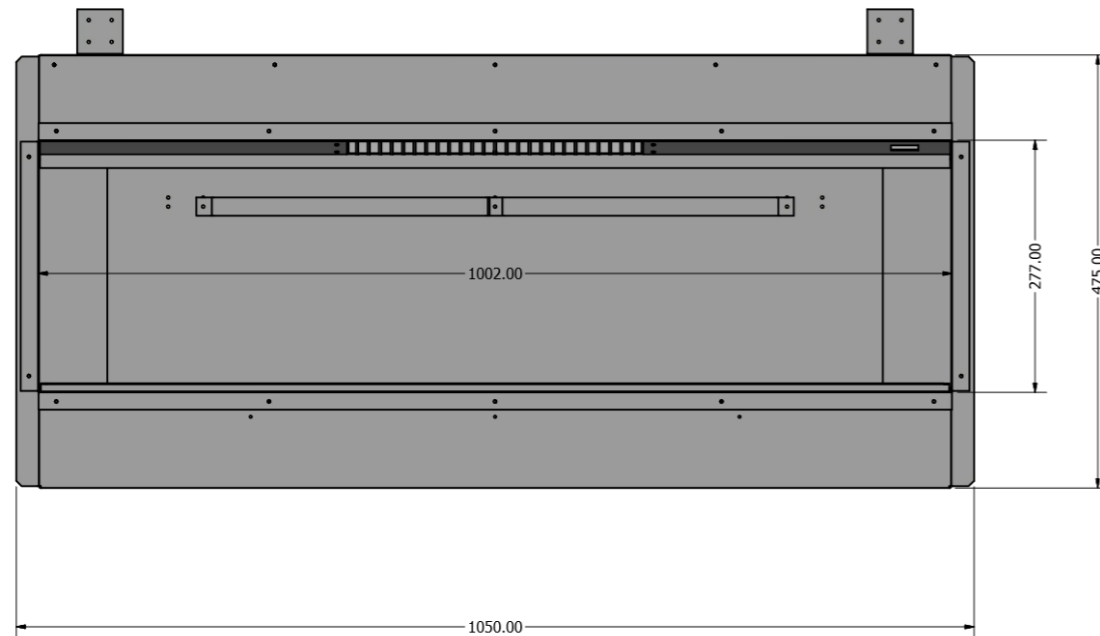

E1000

DRAWN	admin	20/10/2016	EVONIC FIRES LTD	
CHECKED			TITLE MODEL: E1000 - E1000GF	
QA				
MFG				
APPROVED				
			SIZE	DWG NO
			D	E1000 E1000GF
			SCALE	1 / 1
				REV
				1 of 1