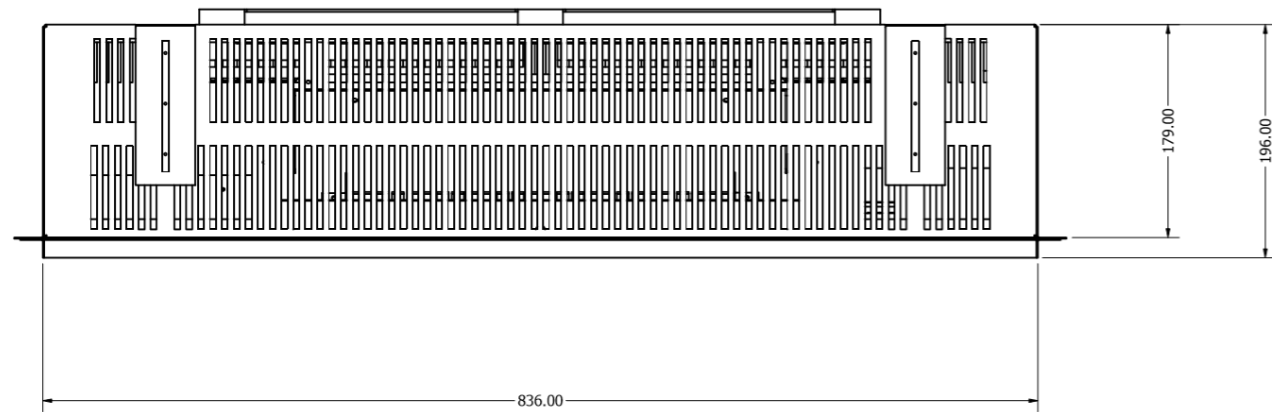

E900

IEC INLET

DRAWN Zac McMahon	27/07/2018	EVONIC FIRES	
CHECKED		TITLE MODEL(S): E900 & E900GF	
QA			
MFG			
APPROVED			
		SIZE D	DWG NO E900 SPEC SHEET
		SCALE 1 / 3	REV SHEET 1 OF 1