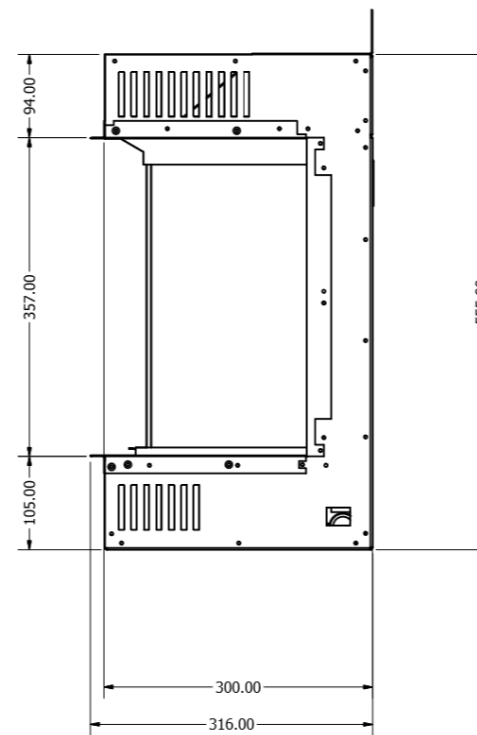

E1030

DRAWN admin	16/06/2016	EVONIC FIRES LTD		
CHECKED		TITLE PRODUCT: E1030GF3		
QA				
MFG				
APPROVED				
		SIZE D	DWG NO E1030GF3	REV
		SCALE 1 / 41		Page 1 of 1