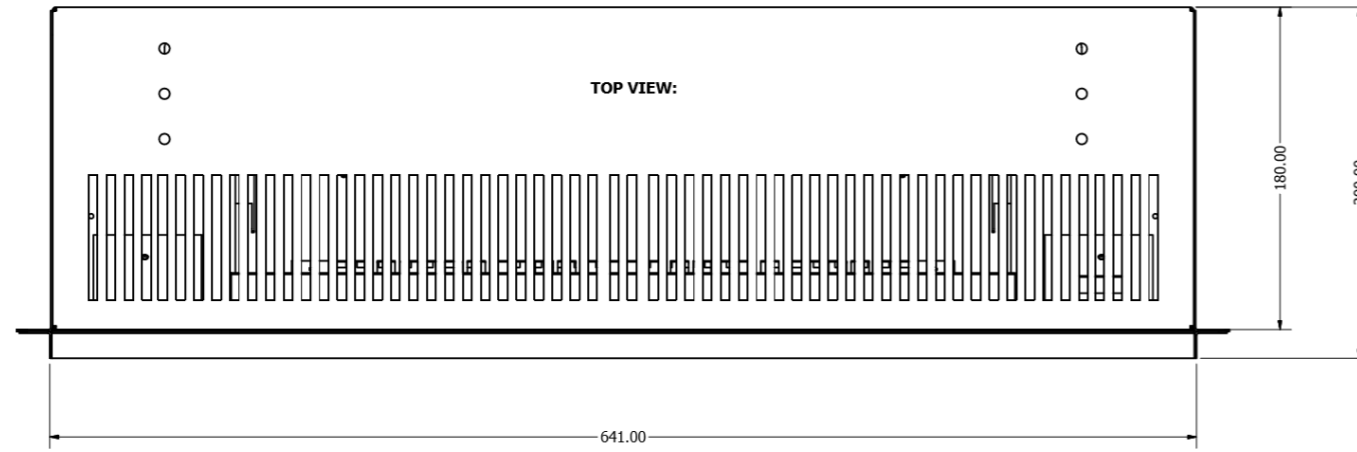

E700

DRAWN Zac McMahon	01/08/2017	EVONIC FIRES LTD	
CHECKED		TITLE	
QA		MODEL: E700GF	
MFG		HEAT: 1&2 kW	
APPROVED		CONTROL: E-TOUCH	
		SIZE D	DIWG NO E700GF
		SCALE	REV