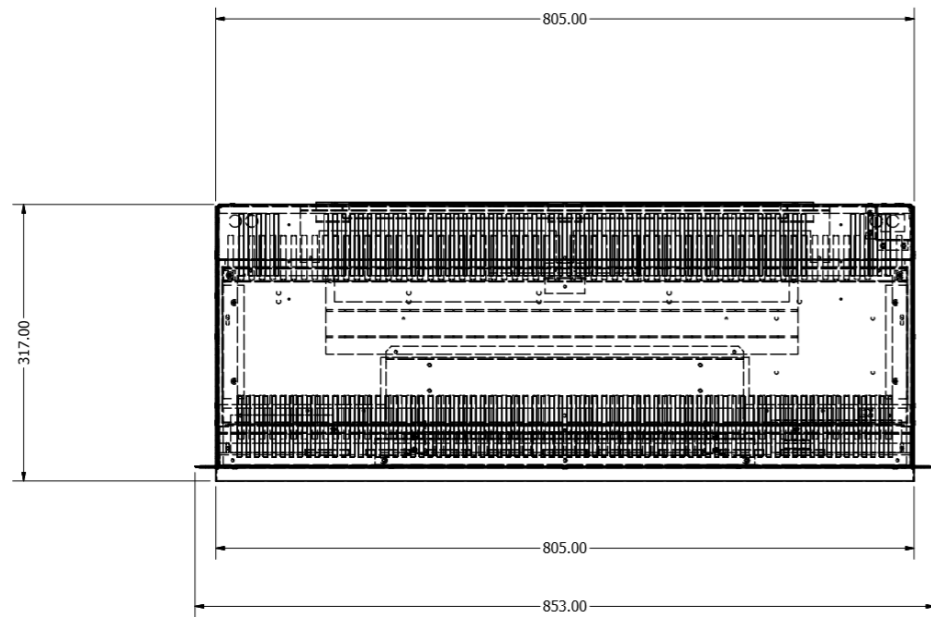

E800

DRAWN Zac McMahon	25/10/2017	EVONIC FIRES	
CHECKED		TITLE MODEL: E800GF	
QA			
MFG			
APPROVED			
		SIZE D	DWG NO E800GF DRW
		SCALE 1 / 4	REV SHEET 1 OF 1