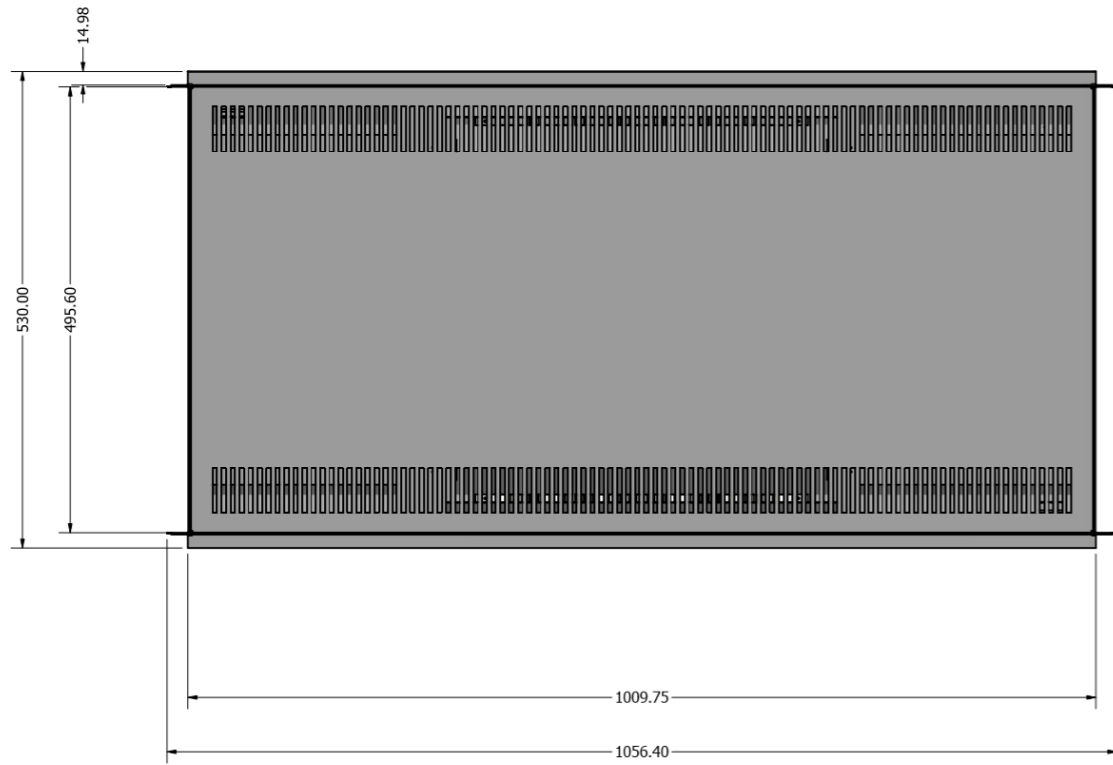

E1030ds

DRAWN Zac McMahon	11/02/2019	Evonic Fires		
CHECKED		TITLE Model: E1030DS1		
QA				
MFG				
APPROVED				
		SIZE D	DWG NO E1030DS Assembly Rev D	REV
		SCALE 1 / 4"	SHEET 1 of 1