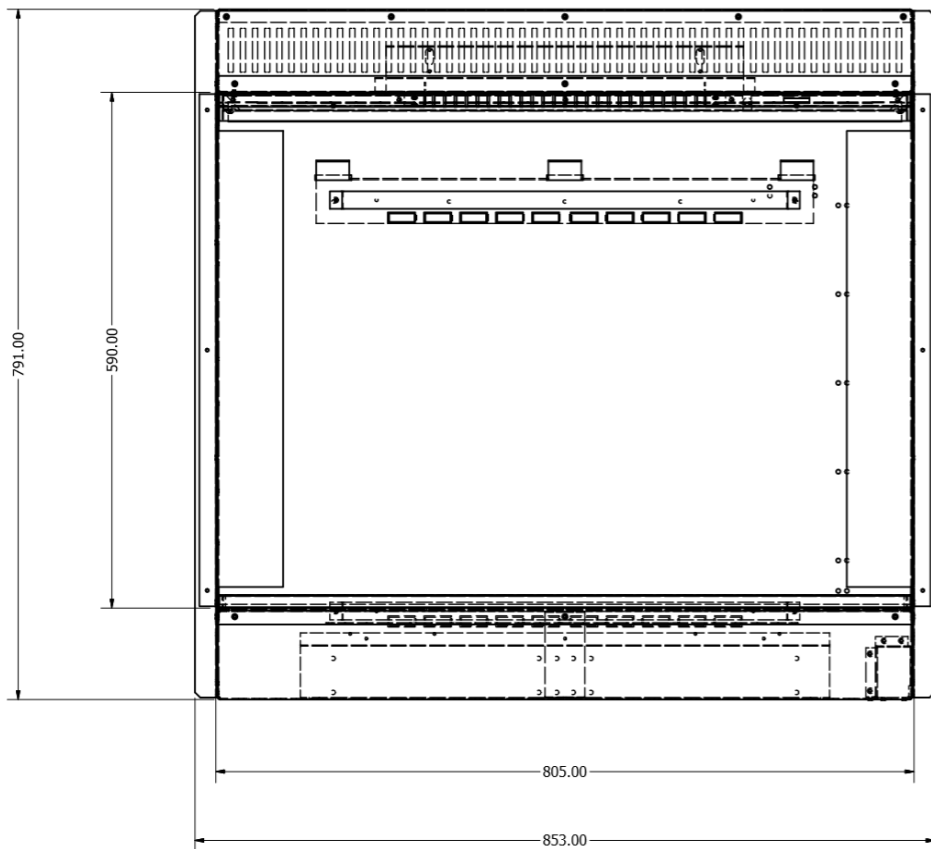

E800

DRAWN Zac McMahon	25/10/2017	EVONIC FIRES	
CHECKED		TITLE MODEL: E800GF	
QA			
MFG			
APPROVED			
		SIZE D	DWG NO E800GF DRW
		SCALE 1 / 4	REV SHEET 1 OF 1