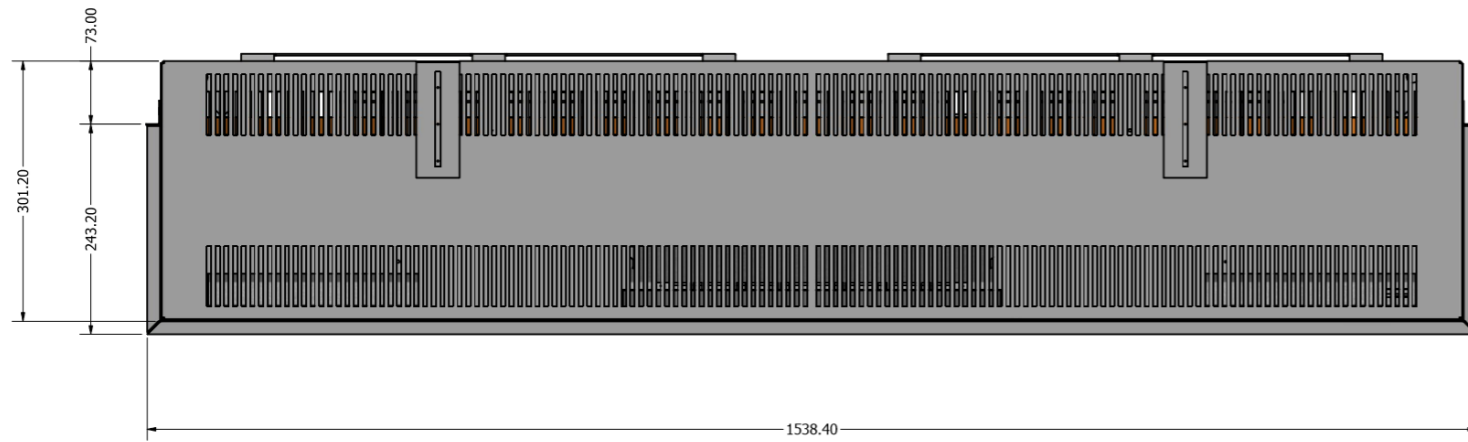

E1560

DRAWN Zac McMahon	04/01/2019	EVONIC FIRES	
CHECKED		TITLE MODEL: e1560gf3	
QA			
MFG			
APPROVED			
		SIZE D	DWG NO E1560 - Complete Assembly DR
		SCALE 1 / 4	REV SHEET 1 OF 1