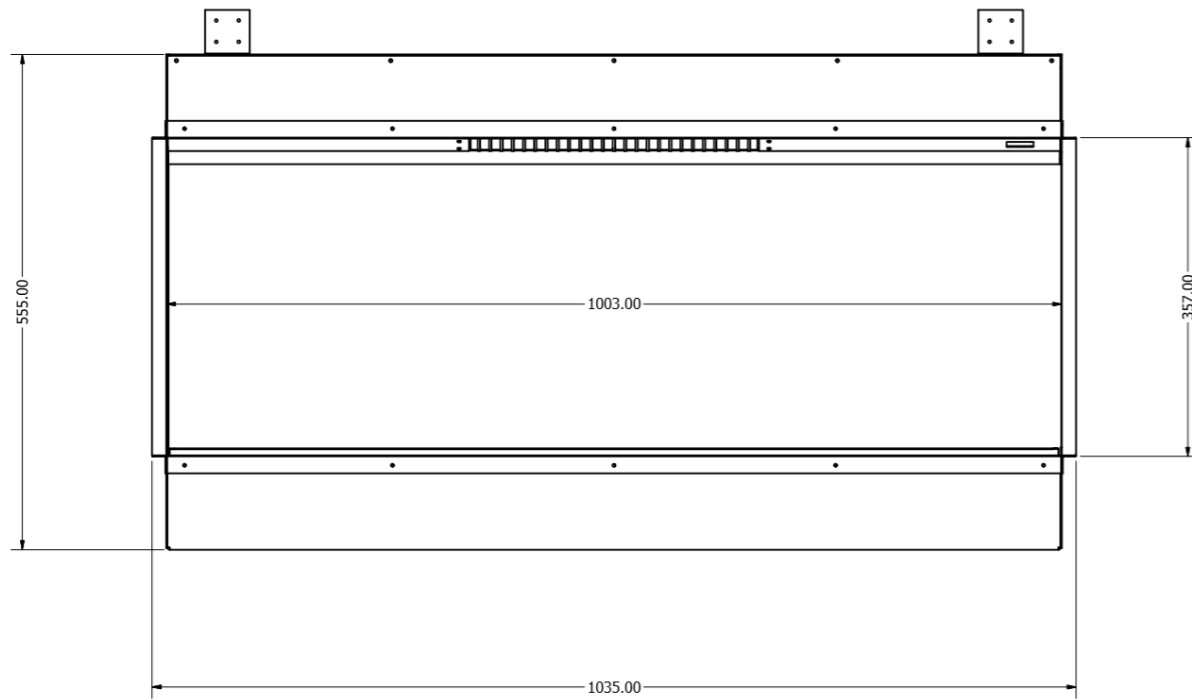

E1030

DRAWN admin	16/06/2016	EVONIC FIRES LTD		
CHECKED		TITLE PRODUCT: E1030GF3		
QA				
MFG				
APPROVED				
		SIZE D	DWG NO E1030GF3	REV
		SCALE 1 / 41		Page 1 of 1