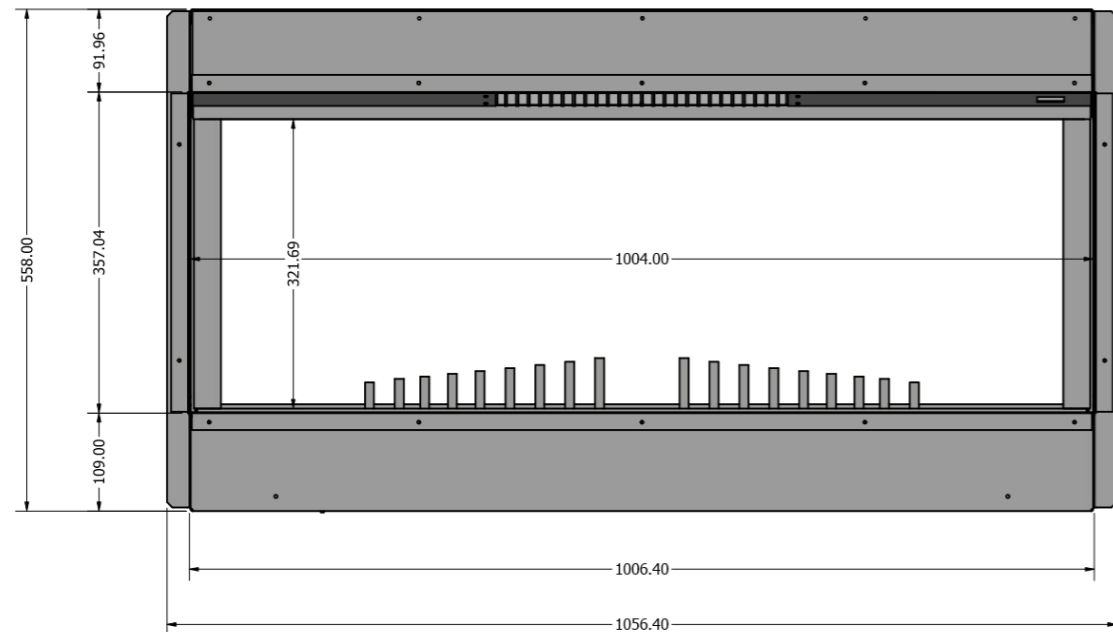

E1030ds

DRAWN Zac McMahon	11/02/2019	Evonic Fires		
CHECKED		TITLE Model: E1030DS1		
QA				
MFG				
APPROVED				
		SIZE D	DWG NO E1030DS Assembly Rev D	REV
		SCALE 1 / 4"	SHEET 1 of 1