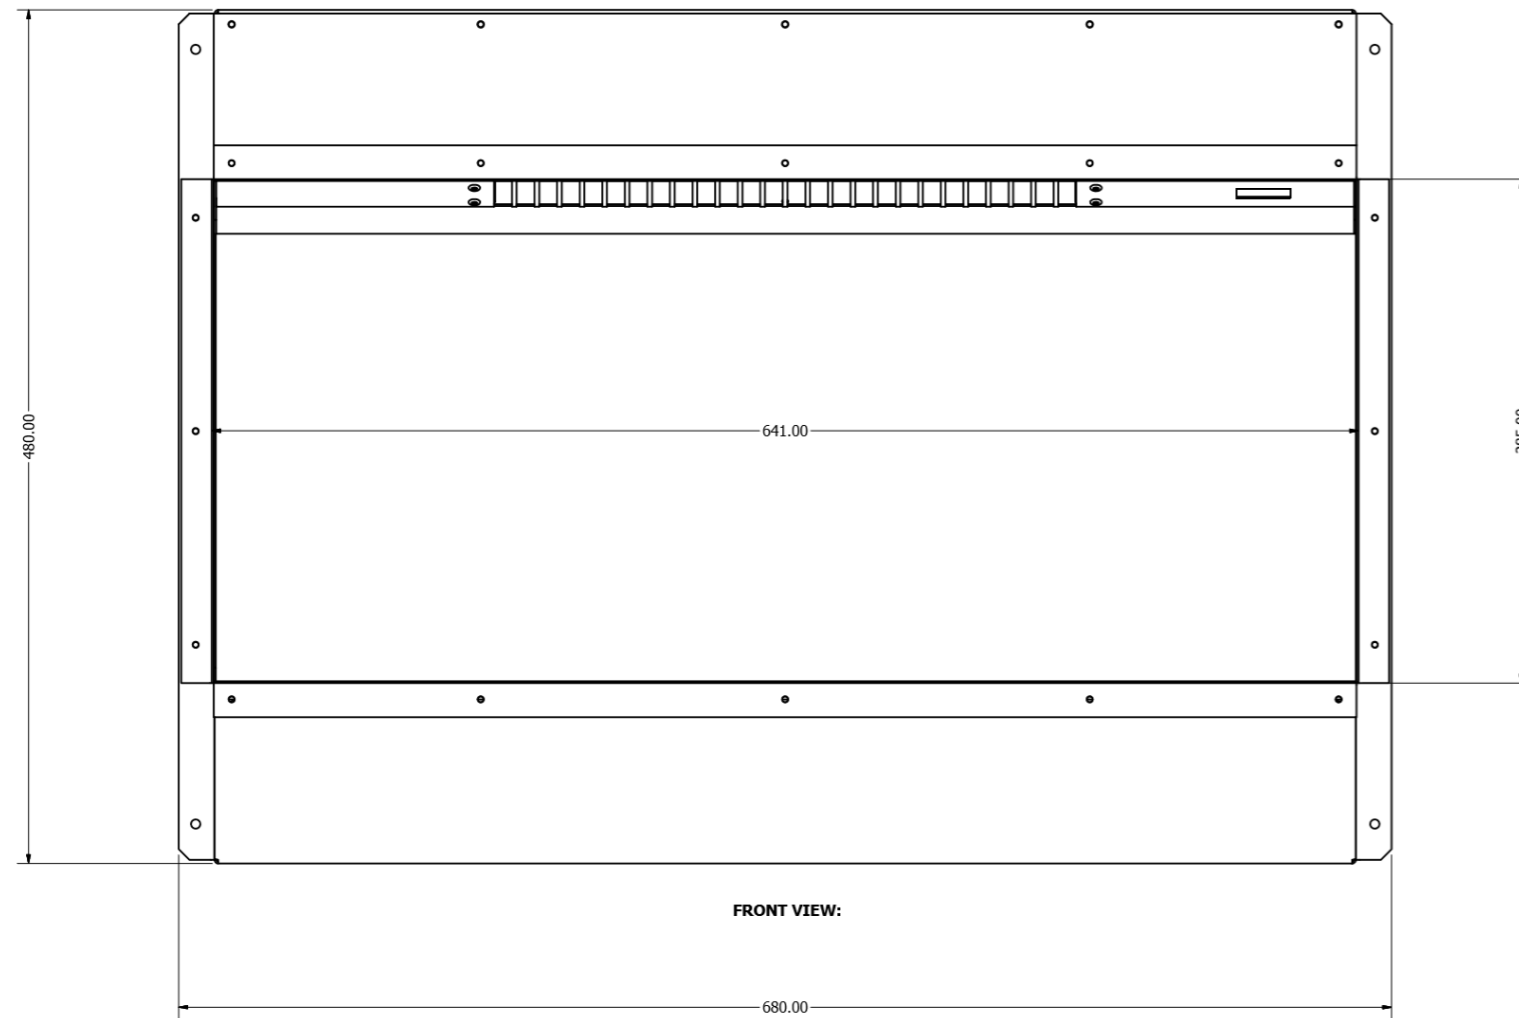

E700

DRAWN Zac McMahon	01/08/2017	EVONIC FIRES LTD	
CHECKED		TITLE	
QA		MODEL: E700GF	
MFG		HEAT: 1&2 kW	
APPROVED		CONTROL: E-TOUCH	
		SIZE D	DIWG NO E700GF
		SCALE	REV