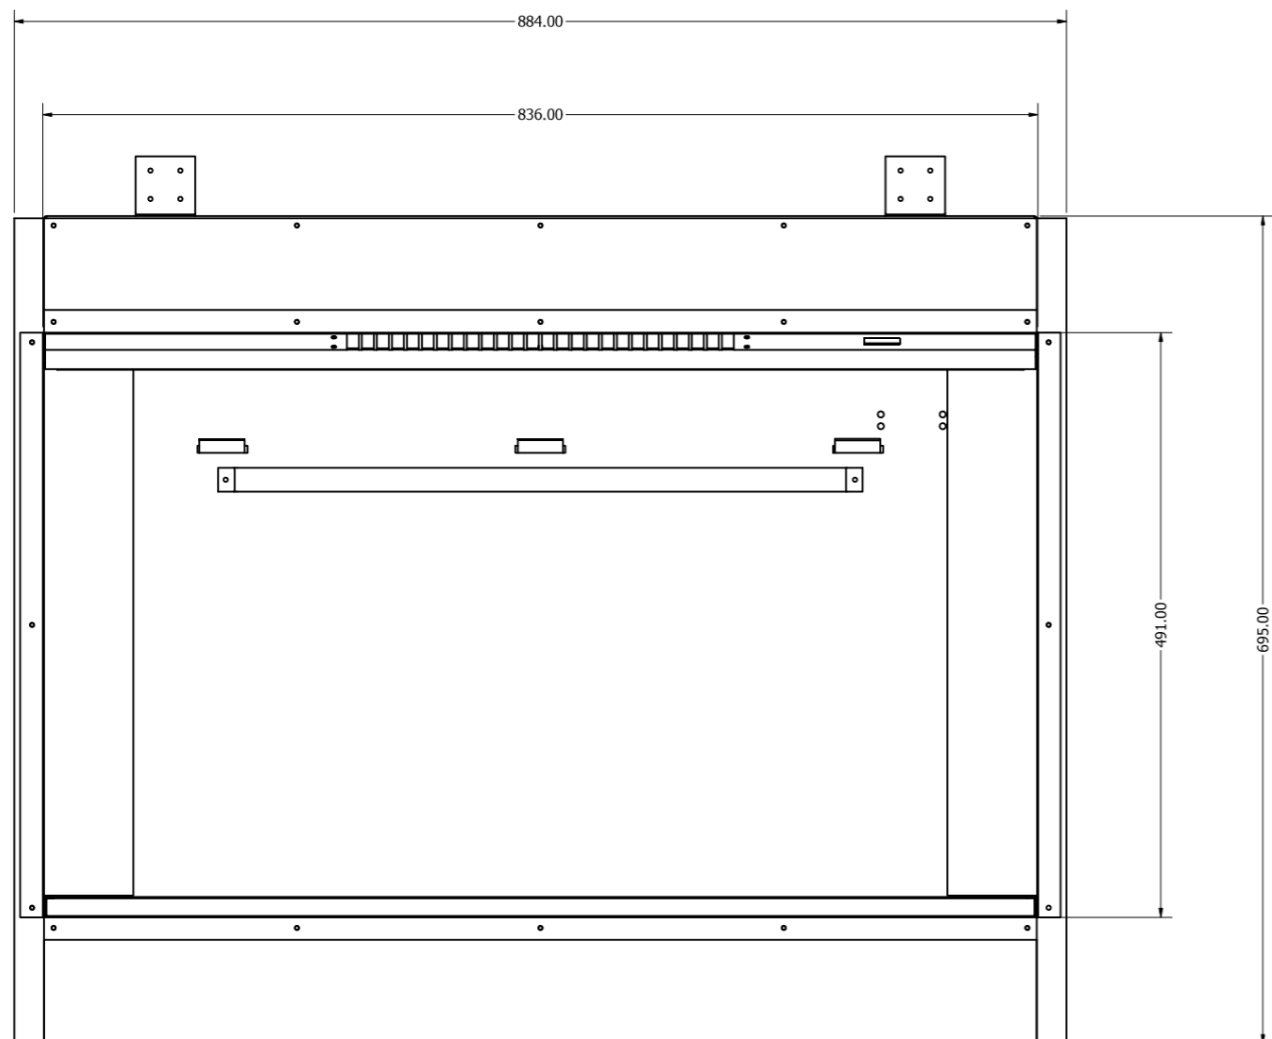

E900

IEC INLET

DRAWN Zac McMahon	27/07/2018	EVONIC FIRES	
CHECKED		TITLE MODEL(S): E900 & E900GF	
QA			
MFG			
APPROVED			
		SIZE D	DWG NO E900 SPEC SHEET
		SCALE 1 / 3	REV SHEET 1 OF 1