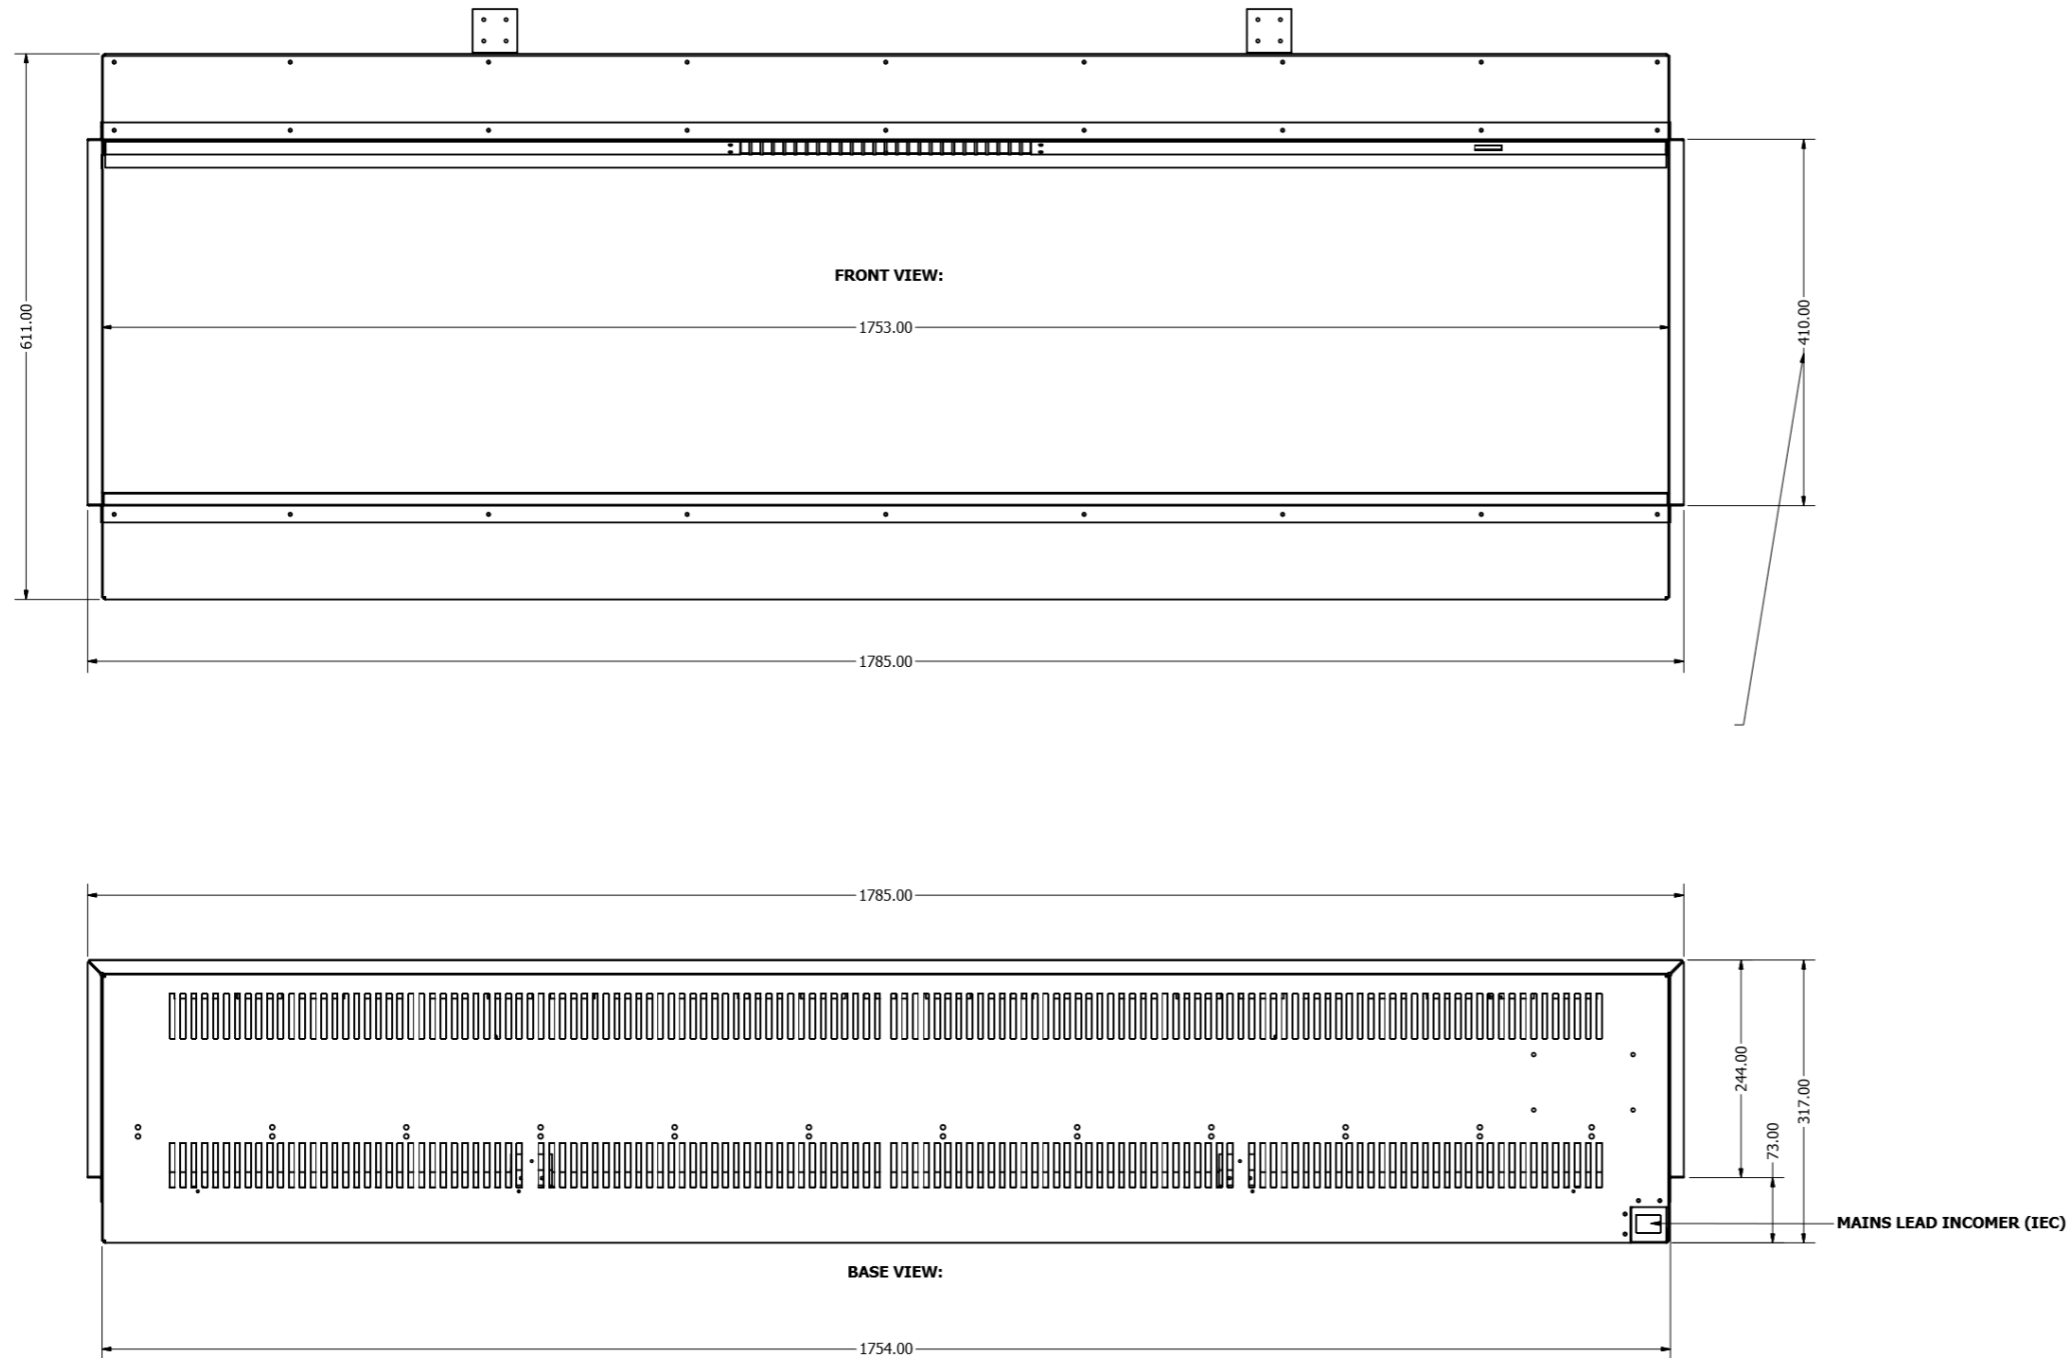

E1800

DRAWN Zac McMahon	31/07/2017	EVONIC FIRES LTD		
CHECKED		TITLE		
QA		MODEL: E1800GF3		
MFG		HEAT OUTPUT: 1&2kW		
APPROVED		CONTROL SYSTEM: E-TOUCH		
		SIZE D	DWG NO E1800GF3	REV
		SCALE 1/1