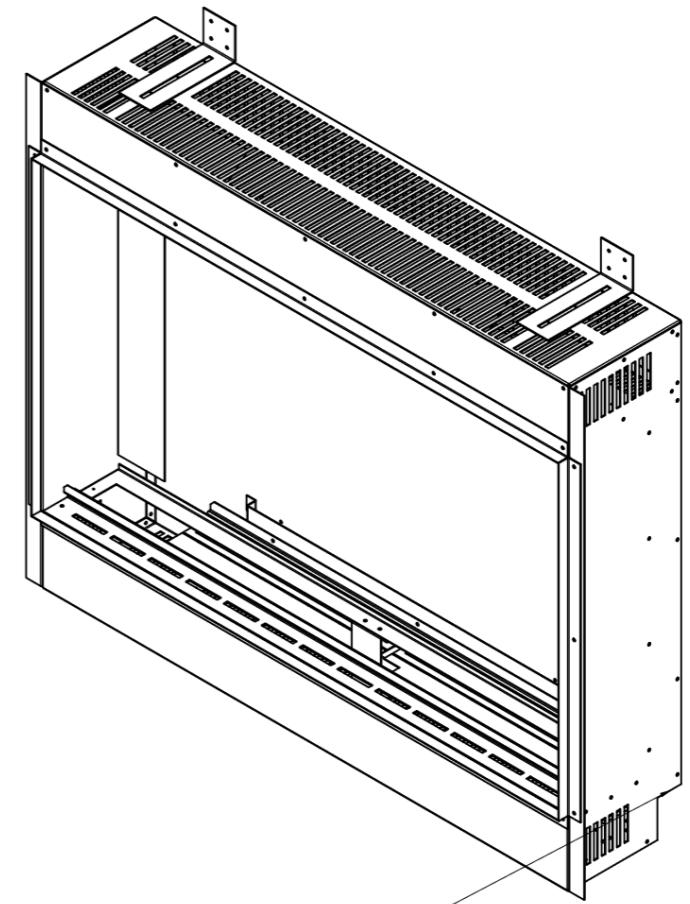

E900

IEC INLET

DRAWN Zac McMahon	27/07/2018	EVONIC FIRES	
CHECKED		TITLE MODEL(S): E900 & E900GF	
QA			
MFG			
APPROVED			
		SIZE D	DWG NO E900 SPEC SHEET
		SCALE 1 / 3	REV SHEET 1 OF 1