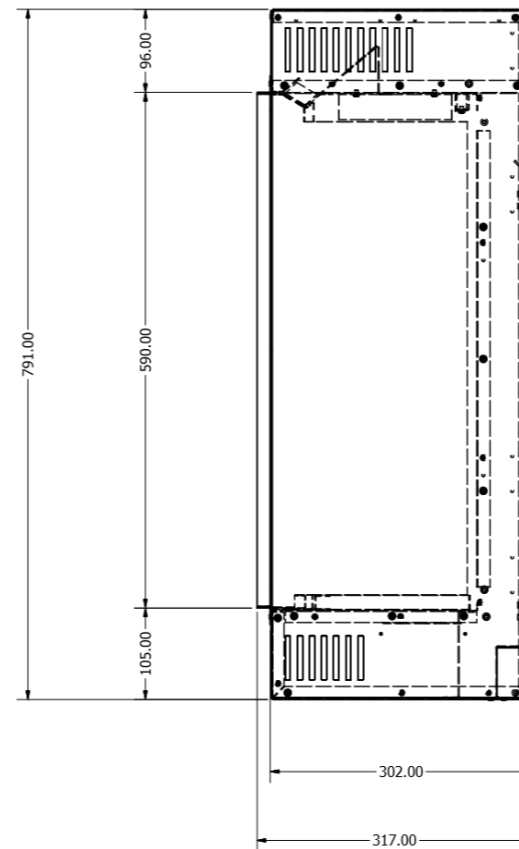

E800

DRAWN Zac McMahon	25/10/2017	EVONIC FIRES	
CHECKED		TITLE MODEL: E800GF	
QA			
MFG			
APPROVED			
		SIZE D	DWG NO E800GF DRW
		SCALE 1 / 4	REV SHEET 1 OF 1