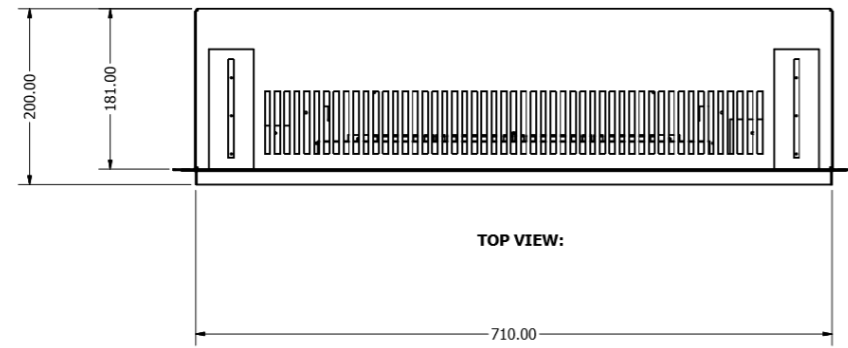

E710

DRAWN Zac McMahon	01/08/2017	EVONIC FIRES LTD		
CHECKED		TITLE		
QA		MODEL: E710		
MFG		HEAT OUTPUT: 1&2kW		
APPROVED		CONTROL: E-TOUCH		
		SIZE	DWG NO	REV
		D	E710 -	
		SCALE	1 / 4	Sheet 1 of 1