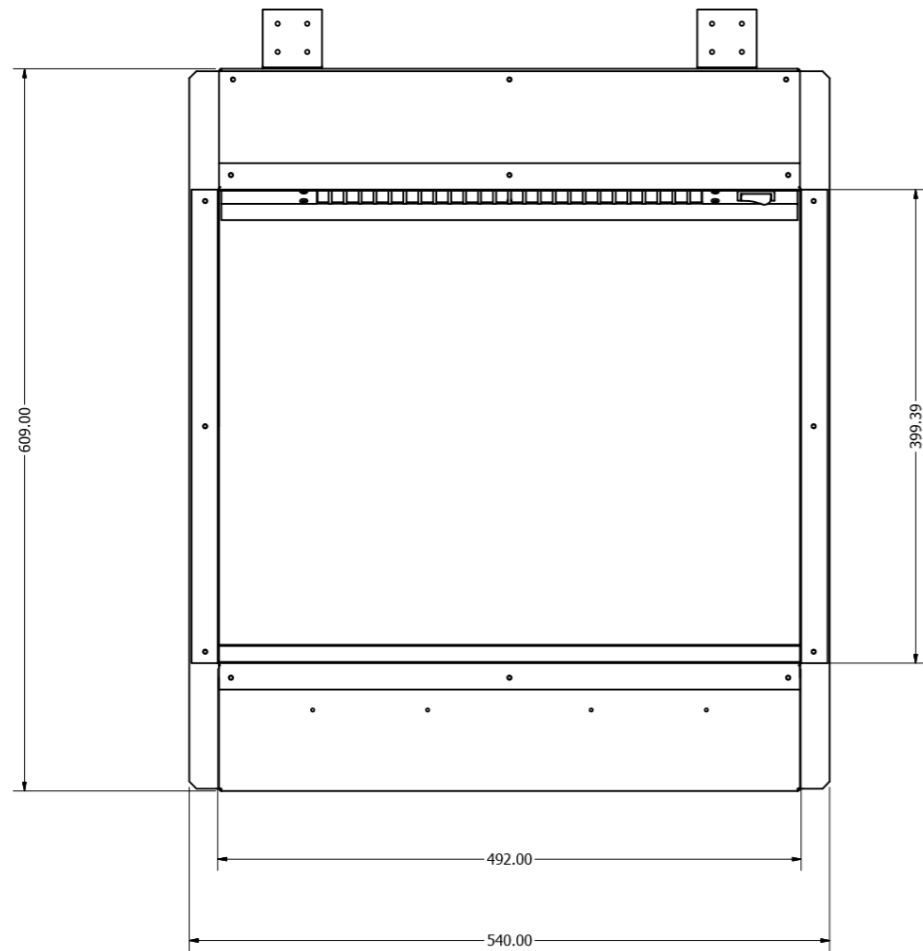

E500

DRAWN Zac McMahon	13/03/2018	EVONIC FIRES		
CHECKED		TITLE MODEL: E500GF		
QA				
MFG				
APPROVED				
		SIZE D	DWG NO	REV
		SCALE 1 / 3	SHEET 1 of 1