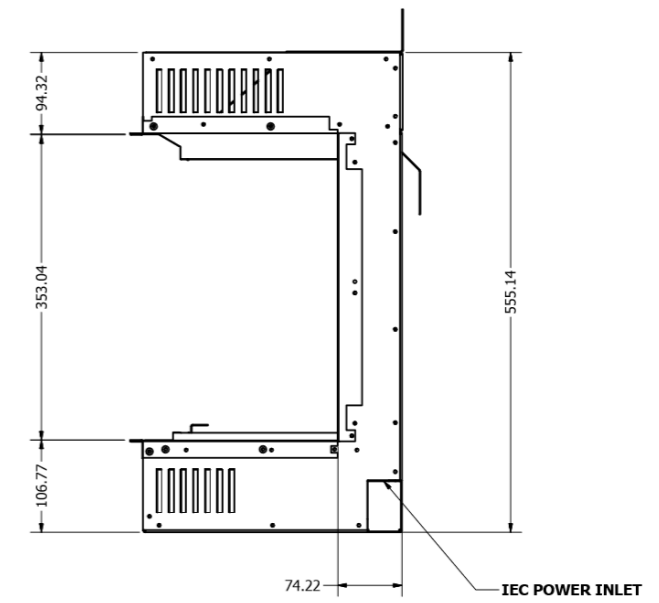

E1500

DRAWN Zac McMahon	01/02/2018	EVONIC FIRES		
CHECKED		TITLE MODEL: E1500GF3		
QA				
MFG				
APPROVED				
		SIZE D	DWG NO e1500GF3 ASY	REV