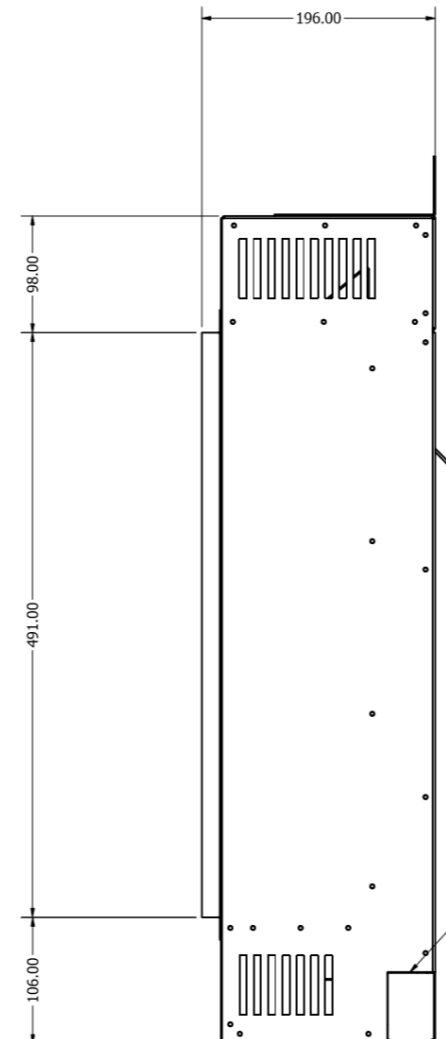

E900

IEC INLET

DRAWN Zac McMahon	27/07/2018	EVONIC FIRES	
CHECKED		TITLE MODEL(S): E900 & E900GF	
QA			
MFG			
APPROVED			
		SIZE D	DWG NO E900 SPEC SHEET
		SCALE 1 / 3	REV SHEET 1 OF 1