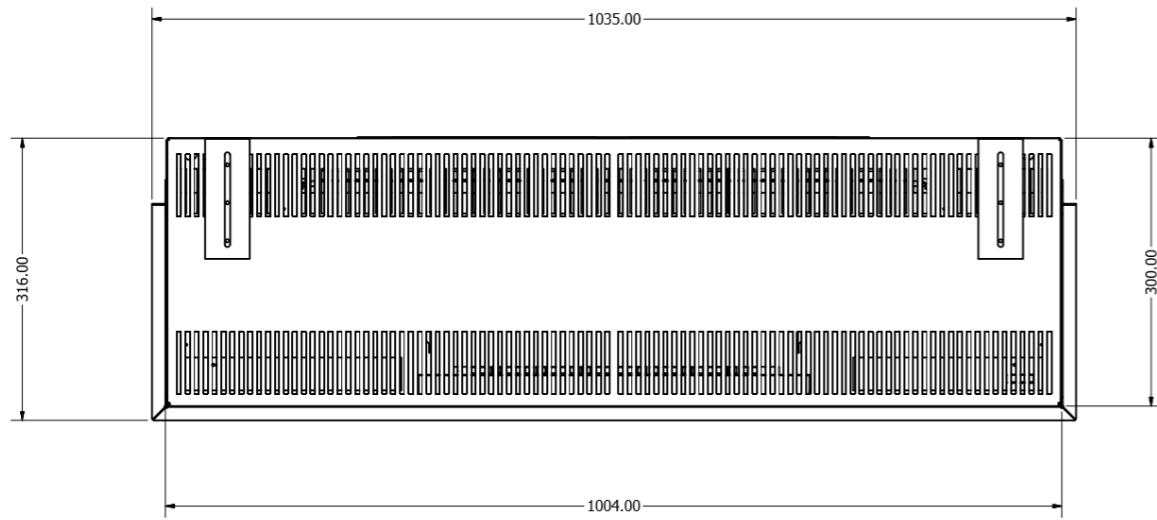

E1030

DRAWN admin	16/06/2016	EVONIC FIRES LTD		
CHECKED		TITLE PRODUCT: E1030GF3		
QA				
MFG				
APPROVED				
		SIZE D	DWG NO E1030GF3	REV
		SCALE 1 / 41		Page 1 of 1