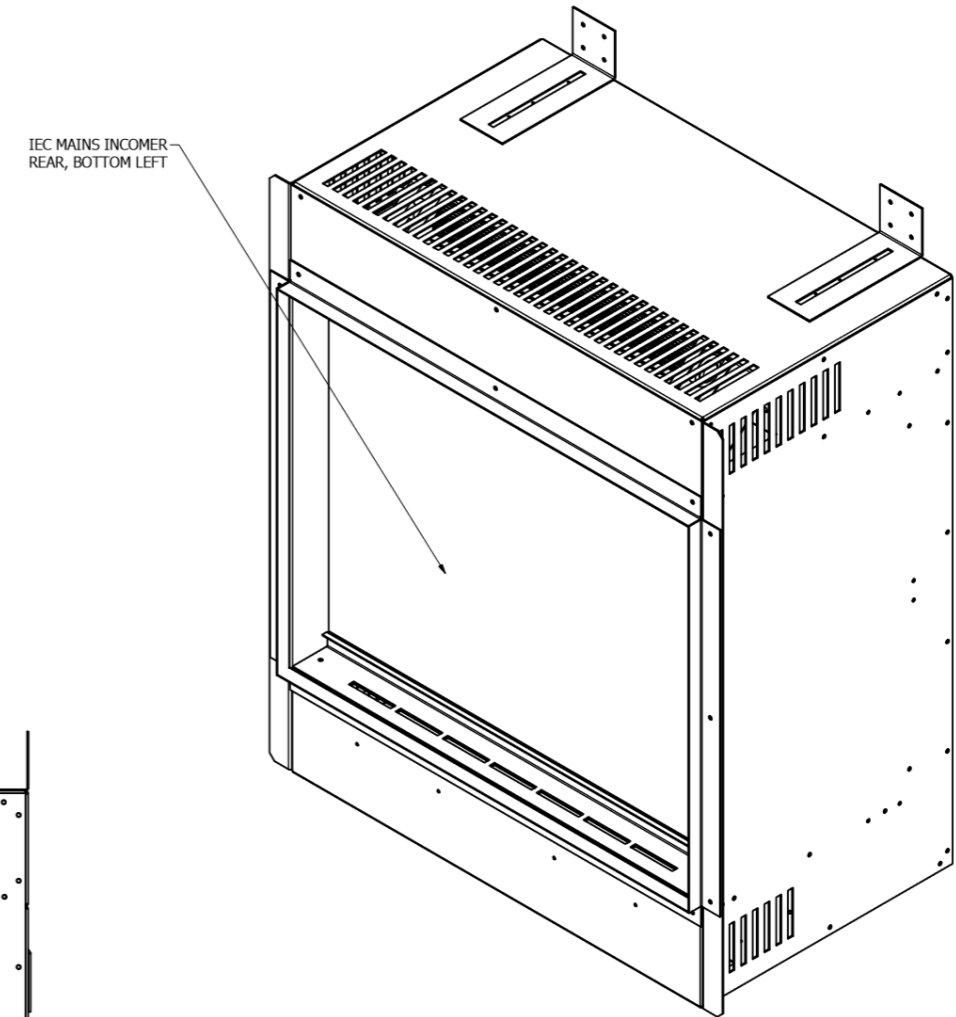

E500

DRAWN Zac McMahon	13/03/2018	EVONIC FIRES		
CHECKED		TITLE MODEL: E500GF		
QA				
MFG				
APPROVED				
		SIZE D	DWG NO	REV
		SCALE 1 / 3	SHEET 1 of 1