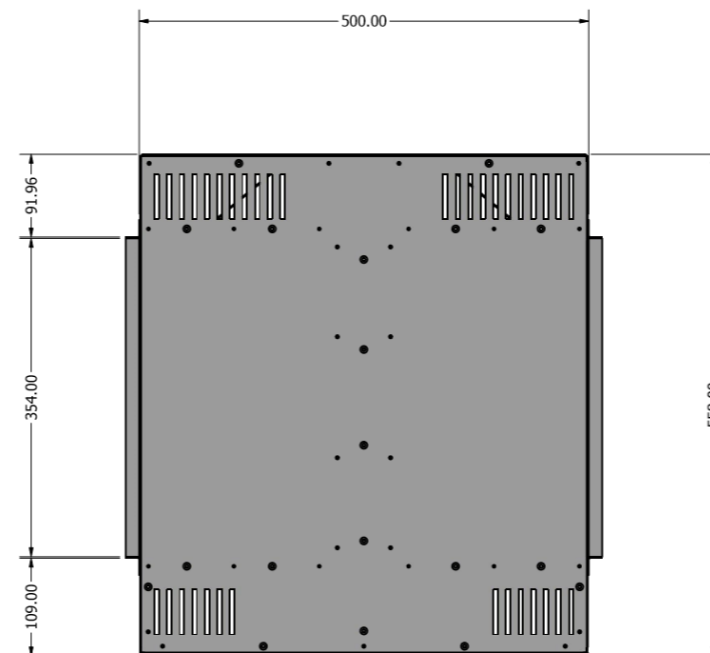

E1030ds

DRAWN Zac McMahon	11/02/2019	Evonic Fires		
CHECKED		TITLE Model: E1030DS1		
QA				
MFG				
APPROVED				
		SIZE D	DWG NO E1030DS Assembly Rev D	REV
		SCALE 1 / 4"	SHEET 1 of 1