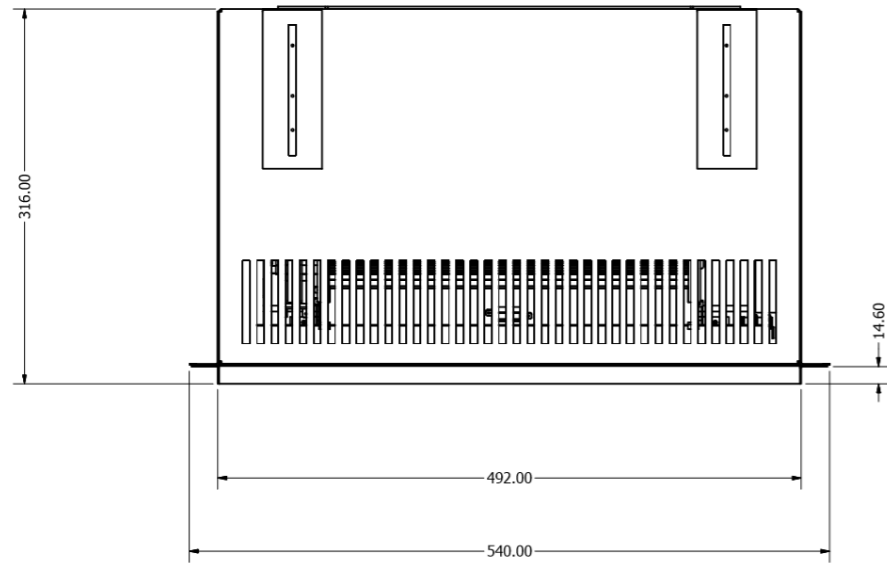

E500

DRAWN Zac McMahon	13/03/2018	EVONIC FIRES		
CHECKED		TITLE MODEL: E500GF		
QA				
MFG				
APPROVED				
		SIZE D	DWG NO	REV
		SCALE 1 / 3	SHEET 1 of 1