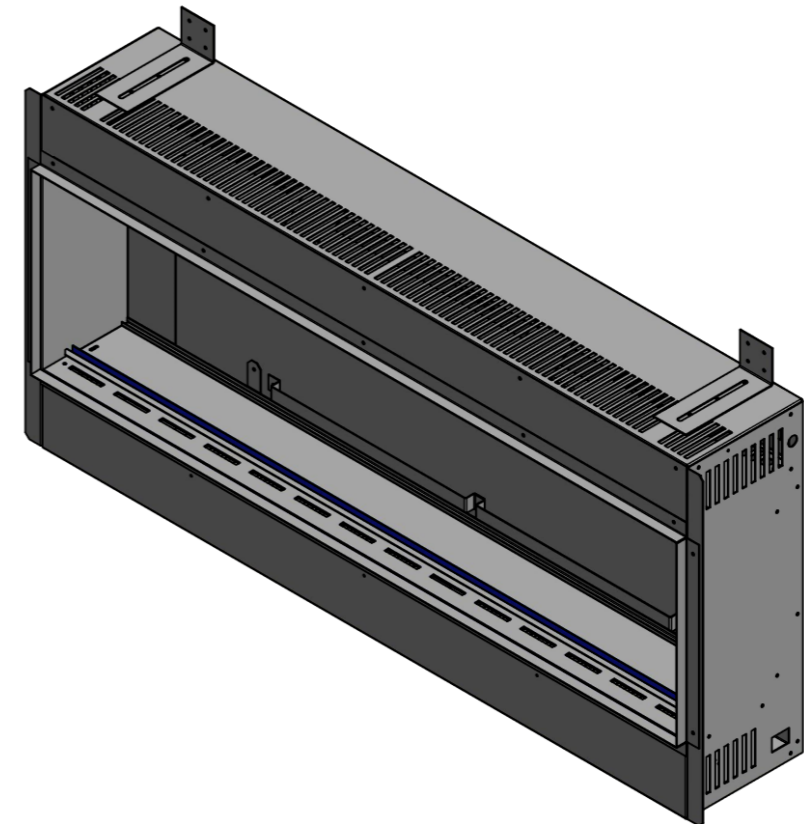

E1000

DRAWN	admin	20/10/2016	EVONIC FIRES LTD	
CHECKED			TITLE MODEL: E1000 - E1000GF	
QA				
MFG				
APPROVED				
			SIZE	DWG NO
			D	E1000 E1000GF
			SCALE	1 / 1
				REV
				1 of 1