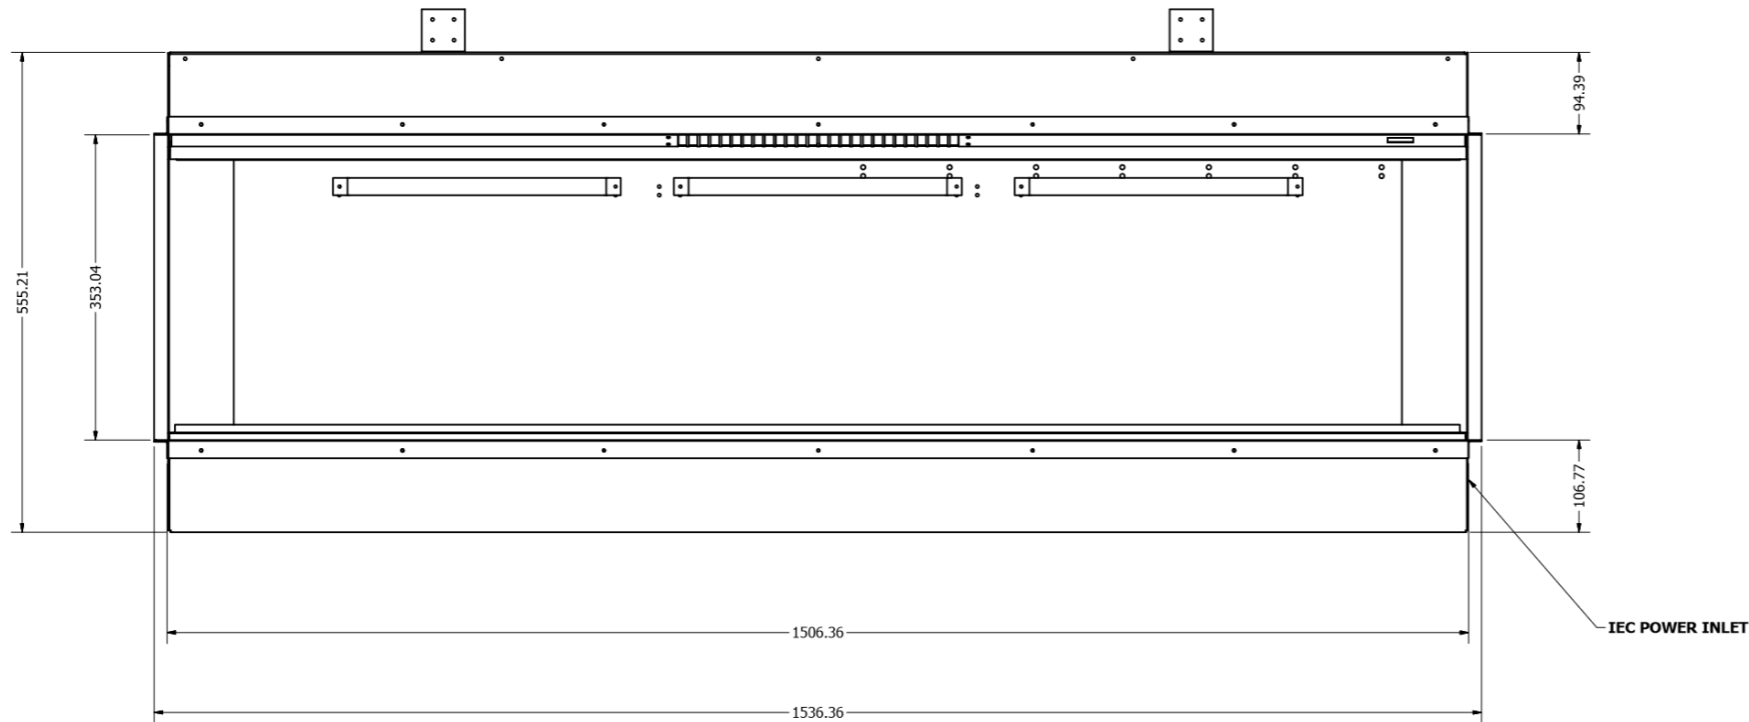

E1500

DRAWN Zac McMahon	01/02/2018	EVONIC FIRES		
CHECKED		TITLE MODEL: E1500GF3		
QA				
MFG				
APPROVED				
		SIZE D	DWG NO e1500GF3 ASY	REV