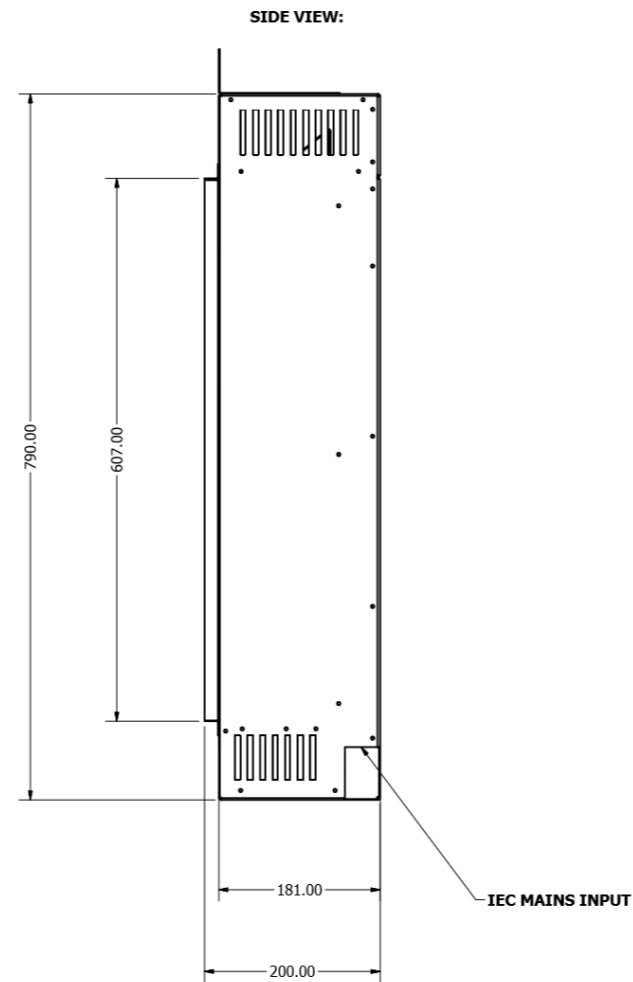

E710

DRAWN Zac McMahon	01/08/2017	EVONIC FIRES LTD		
CHECKED		TITLE		
QA		MODEL: E710		
MFG		HEAT OUTPUT: 1&2kW		
APPROVED		CONTROL: E-TOUCH		
		SIZE	DWG NO	REV
		D	E710 -	
		SCALE	1 / 4	Sheet 1 of 1