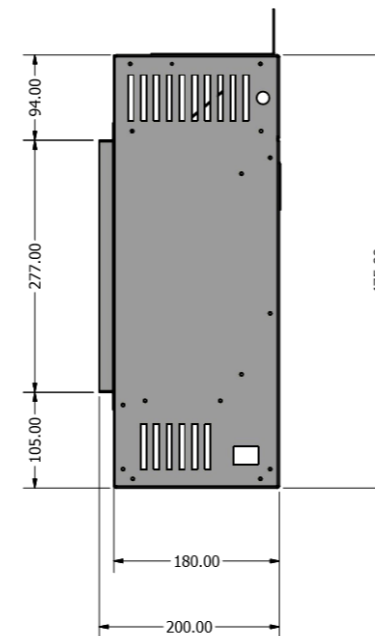

E1000

DRAWN	admin	20/10/2016	EVONIC FIRES LTD	
CHECKED			TITLE MODEL: E1000 - E1000GF	
QA				
MFG				
APPROVED				
			SIZE	DWG NO
			D	E1000 E1000GF
			SCALE	1 / 1
				REV
				1 of 1