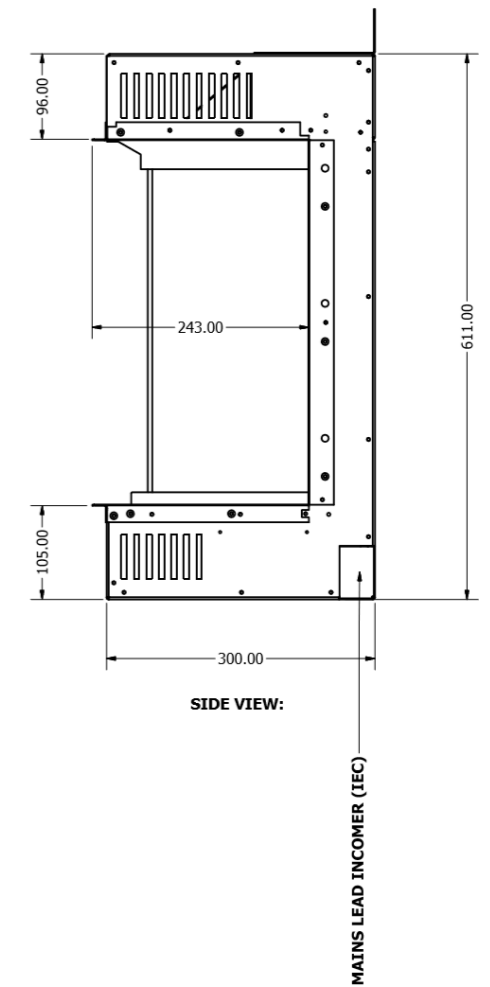

E1800

DRAWN Zac McMahon	31/07/2017	EVONIC FIRES LTD		
CHECKED		TITLE		
QA		MODEL: E1800GF3		
MFG		HEAT OUTPUT: 1&2kW		
APPROVED		CONTROL SYSTEM: E-TOUCH		
		SIZE D	DWG NO E1800GF3	REV
		SCALE 1/1