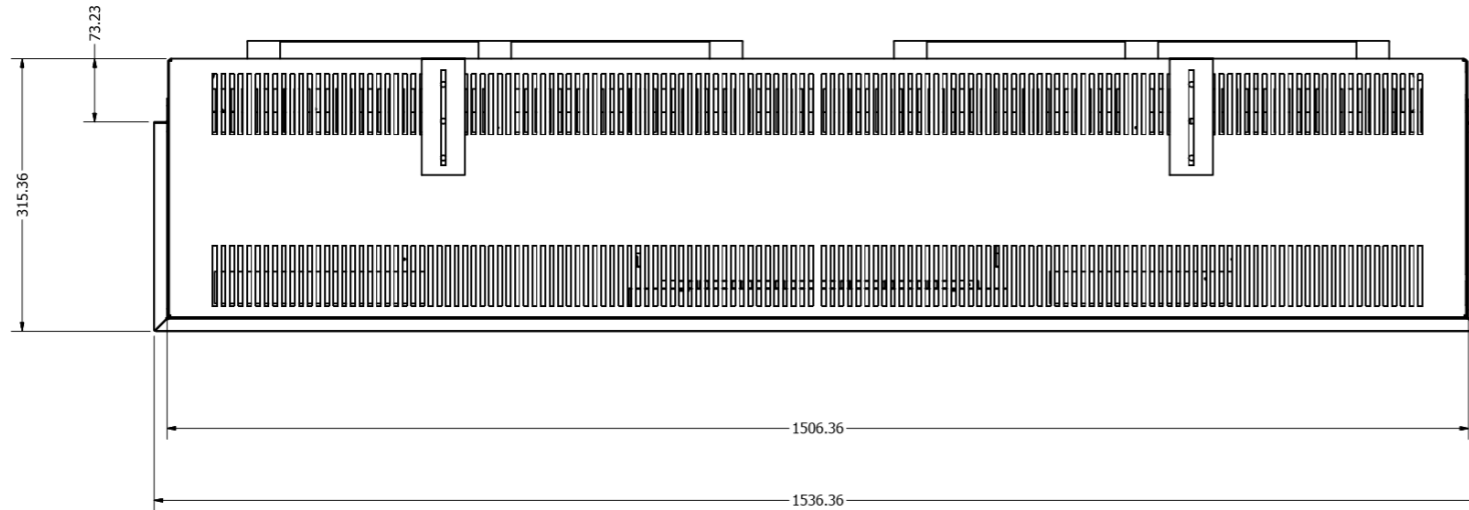

E1500

DRAWN Zac McMahon	01/02/2018	EVONIC FIRES		
CHECKED		TITLE MODEL: E1500GF3		
QA				
MFG				
APPROVED				
		SIZE D	DWG NO e1500GF3 ASY	REV