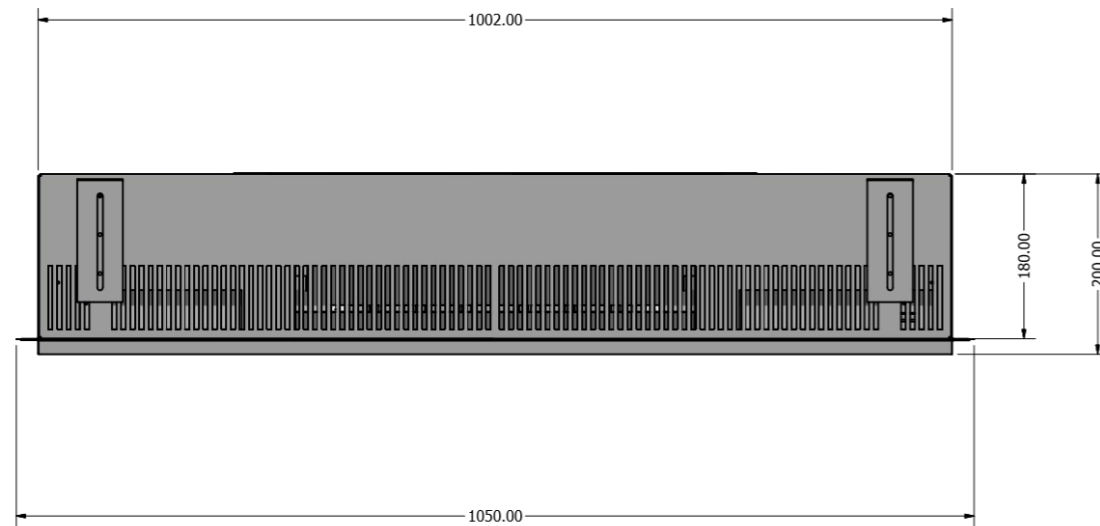

E1000

DRAWN	admin	20/10/2016	EVONIC FIRES LTD	
CHECKED			TITLE MODEL: E1000 - E1000GF	
QA				
MFG				
APPROVED				
			SIZE	DWG NO
			D	E1000 E1000GF
			SCALE	1 / 1
				REV
				1 of 1