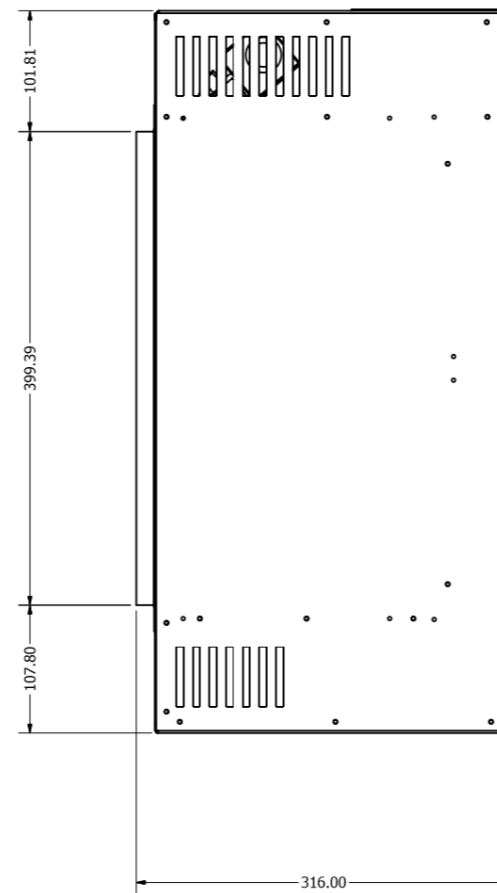

E500

DRAWN Zac McMahon	13/03/2018	EVONIC FIRES		
CHECKED		TITLE MODEL: E500GF		
QA				
MFG				
APPROVED				
		SIZE D	DWG NO	REV
		SCALE 1 / 3	SHEET 1 of 1