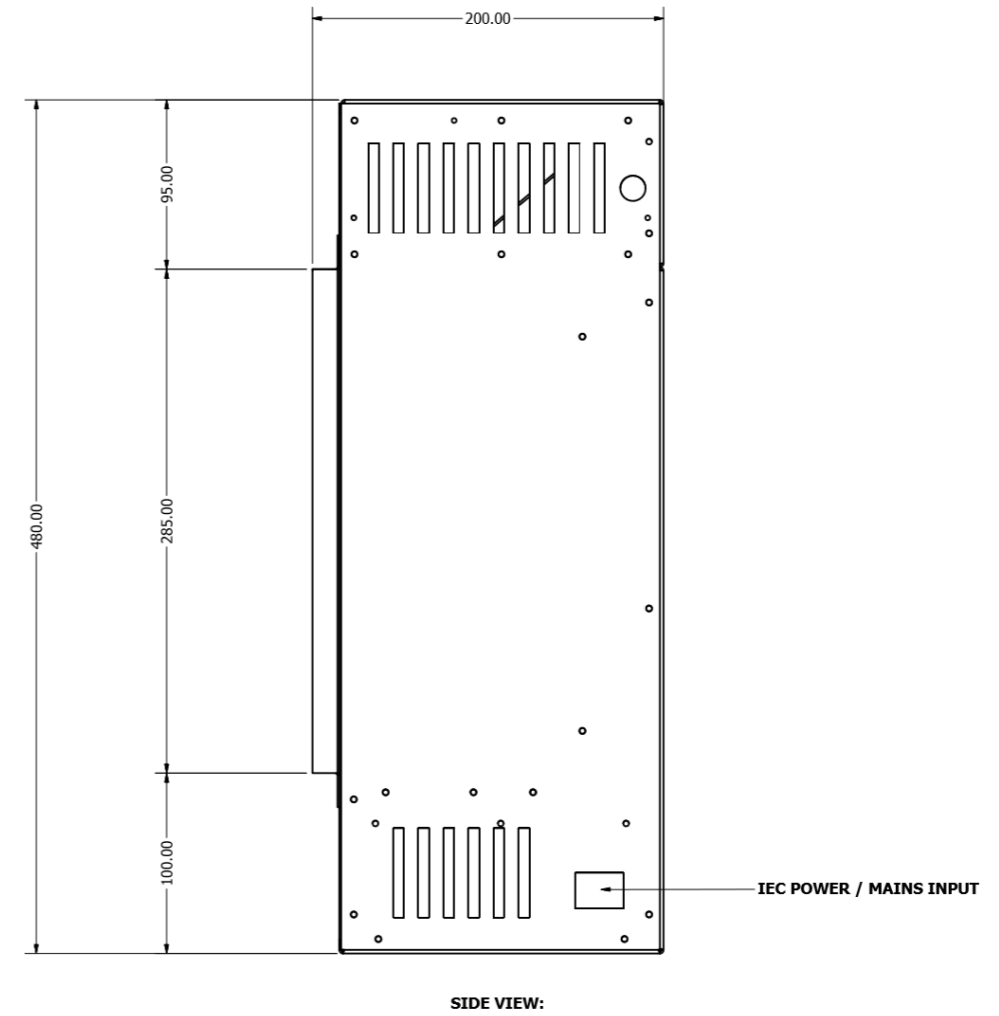

E700

DRAWN Zac McMahon	01/08/2017	EVONIC FIRES LTD	
CHECKED		TITLE	
QA		MODEL: E700GF	
MFG		HEAT: 1&2 kW	
APPROVED		CONTROL: E-TOUCH	
		SIZE D	DIWG NO E700GF
		SCALE	REV