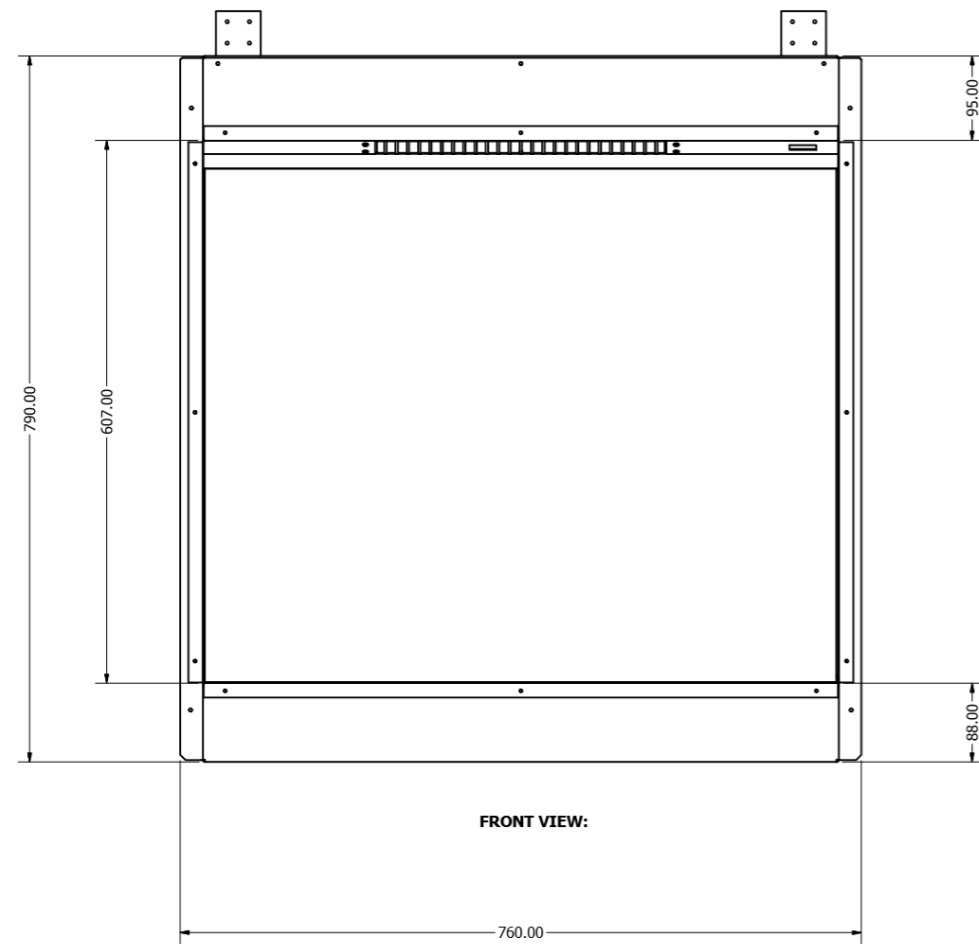

E710

DRAWN Zac McMahon	01/08/2017	EVONIC FIRES LTD		
CHECKED		TITLE		
QA		MODEL: E710		
MFG		HEAT OUTPUT: 1&2kW		
APPROVED		CONTROL: E-TOUCH		
		SIZE	DWG NO	REV
		D	E710 -	
		SCALE	1 / 4	Sheet 1 of 1